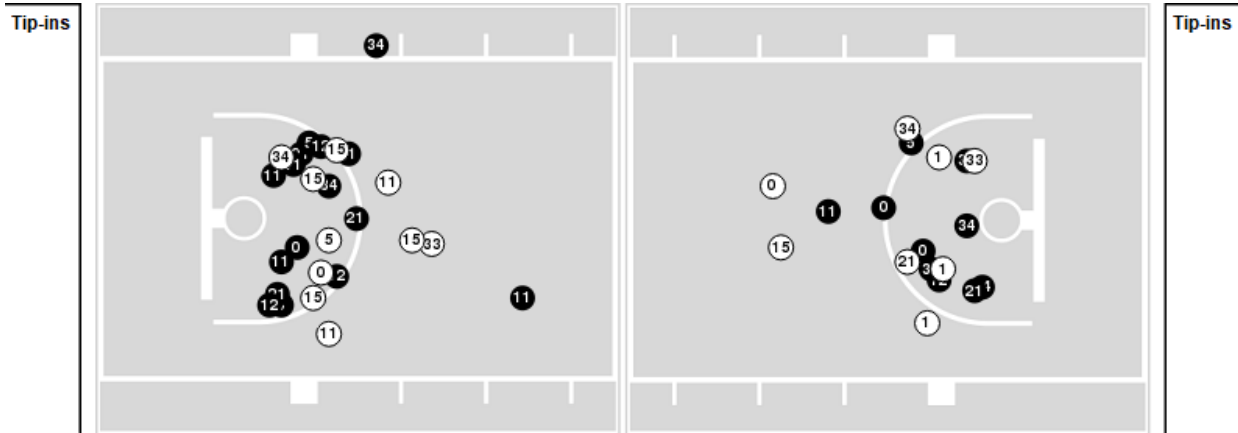

Blow Up Chart

● Made   ○ Missed   N - Player Number

Notre Dame	M/A	%
Field Goals	32/67	48
2 Points	29/54	54
3 Points	3/13	23
Free Throws	11/17	65

Notre Dame	M/A	%
Points in the Paint	50 (25 / 43)	58
Fast Break Points	13 (8/9)	89
Second Chance Points	14 (8/17)	47
Effective FG%	50