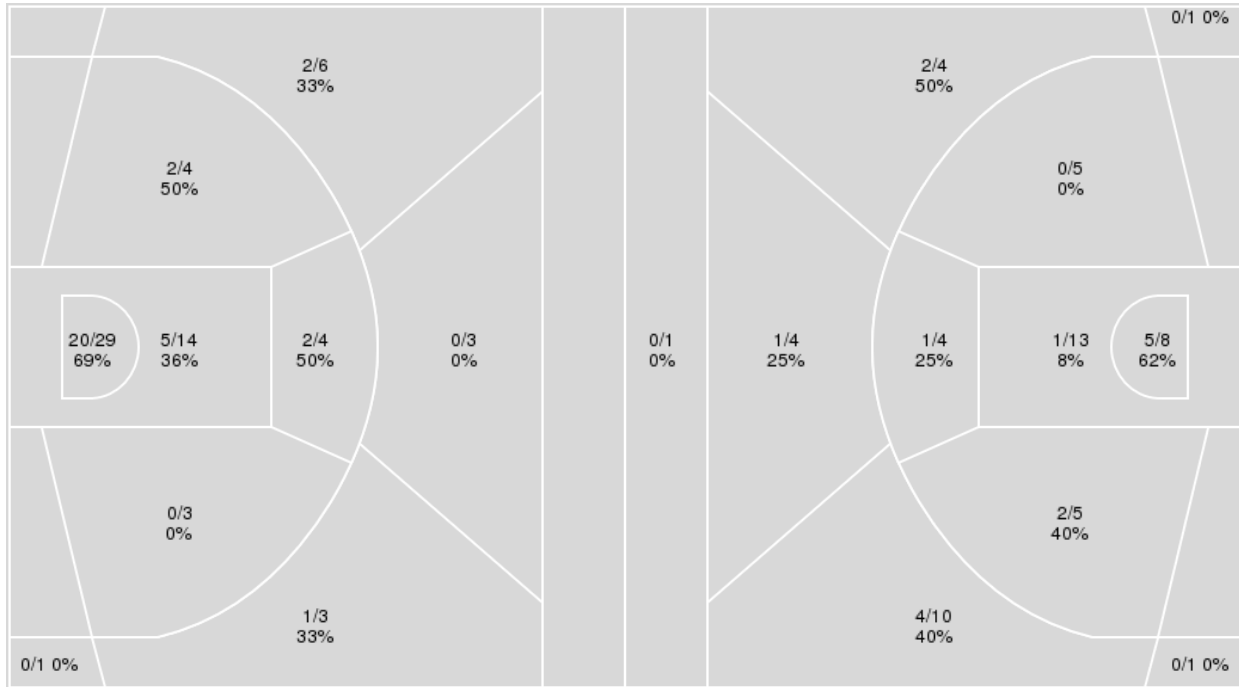

Officials: Jules Gallien, Brandon Enterline, Kelsey Reynolds

{ Players => All; } FG Types => All; Results => All;

{ Players => 1, 4, 5, 10, 11, 13, 15, 20, 21, 22, 23, 24; } FG Types => All; Results => All;

Notre Dame

Purdue Fort Wayne

Notre Dame	M/A	%
Field Goals	32/67	48
2 Points	29/54	54
3 Points	3/13	23
Free Throws	11/17	65

Purdue Fort Wayne	M/A	%
Field Goals	16/56	29
2 Points	9/35	26
3 Points	7/21	33
Free Throws	2/2	100