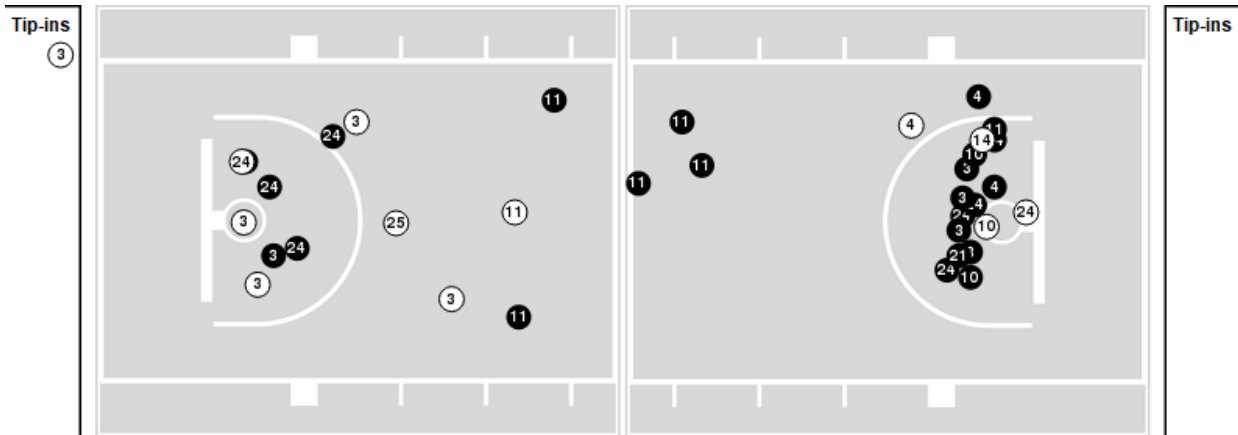

Blow Up Chart

● Made ○ Missed N - Player Number

DePaul	M/A	%
Field Goals	36/69	52
2 Points	31/49	63
3 Points	5/20	25
Free Throws	9/12	75

DePaul	M/A	%
Points in the Paint	50 (25 / 36)	69
Fast Break Points	11 (6/6)	100
Second Chance Points	1 (1/4)	25
Effective FG%	56