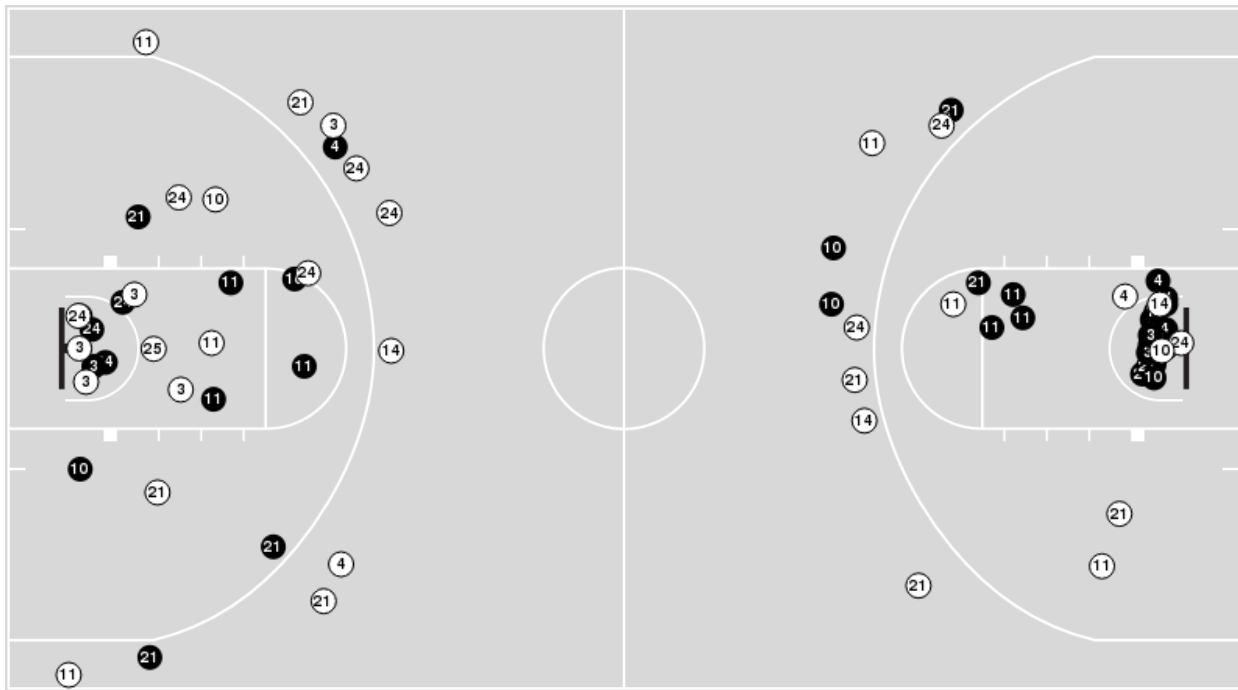

Notre Dame at DePaul

12/22/21 Wintrust Arena, Chicago
2021-22 DePaul Women's Basketball

Game Time: 7:30 PM
Game Duration: 1:56
Attendance: 1,904

Officials: Joseph Vaszily, Eric Brewton, Karen Preato

Players => 1, 3, 4, 10, 11, 14, 15, 21, 22, 23, 24, 25, 33, 35 FG Types=>All Results=>All

DePaul

All Field Goals