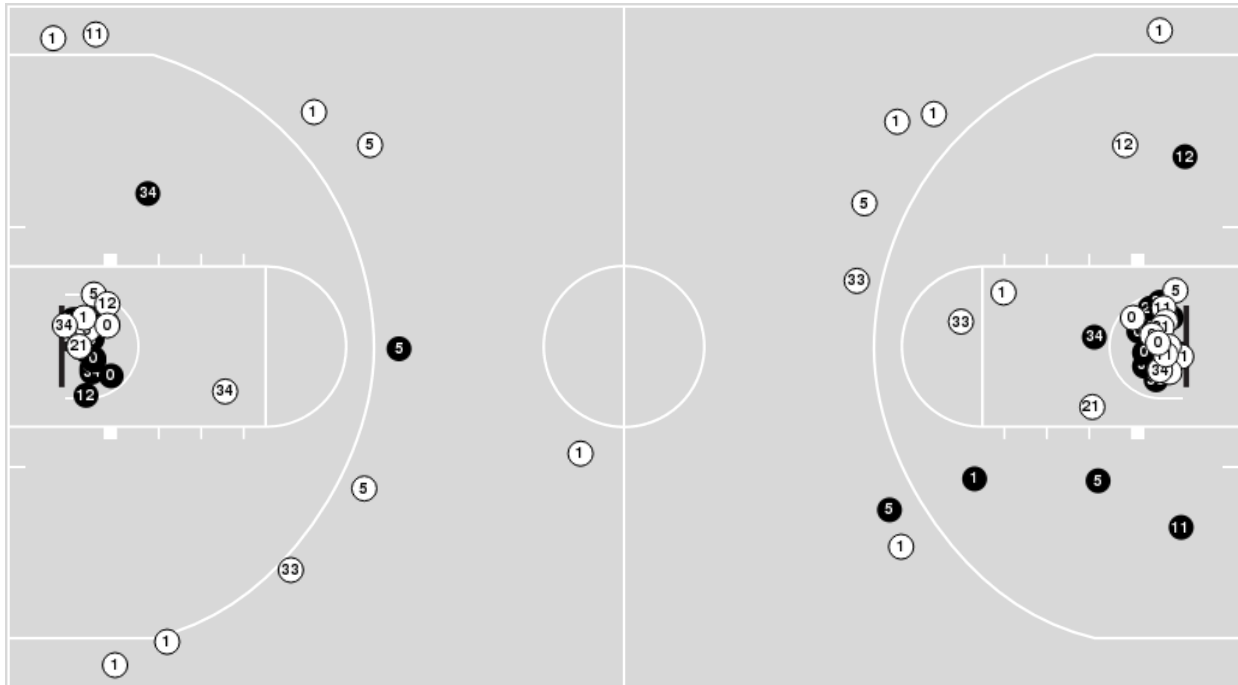

Officials: Joseph Vaszily, Eric Brewton, Karen Preato

Players => AllFG Types=>AllResults=>All
Notre Dame

All Field Goals