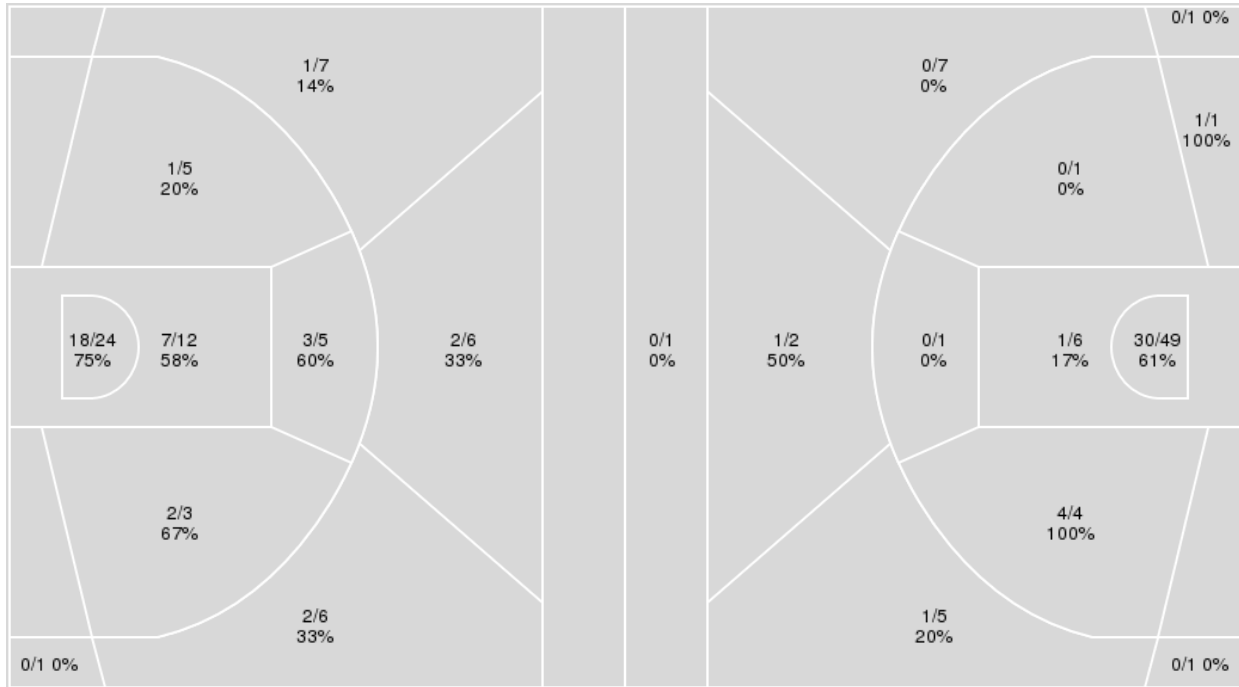

Notre Dame at DePaul

12/22/21 Wintrust Arena, Chicago
2021-22 DePaul Women's Basketball

Game Time: 7:30 PM
Game Duration: 1:56
Attendance: 1,904

Officials: Joseph Vaszily, Eric Brewton, Karen Preato

{ Players => 1, 3, 4, 10, 11, 14, 15, 21, 22, 23, 24, 25, 33, 35; } FG
Types => All; Results => All;

{ Players => All; } FG Types => All; Results => All;

DePaul

Notre Dame

DePaul	M/A	%
Field Goals	36/69	52
2 Points	31/49	63
3 Points	5/20	25
Free Throws	9/12	75

Notre Dame	M/A	%
Field Goals	38/79	48
2 Points	36/62	58
3 Points	2/17	12
Free Throws	13/19	68