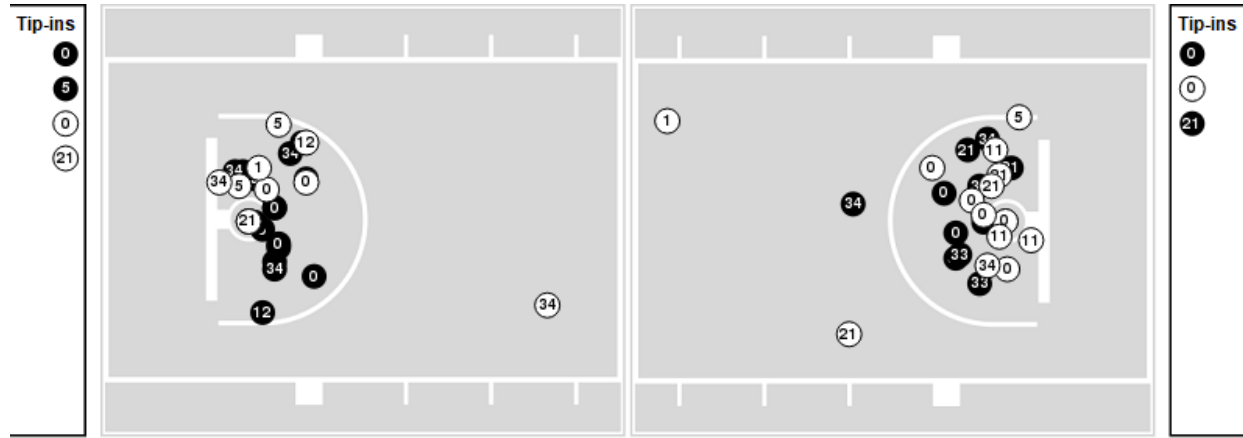

Blow Up Chart

N Made   **O** Missed   **N** - Player Number

Notre Dame	M/A	%
Field Goals	38/79	48
2 Points	36/62	58
3 Points	2/17	12
Free Throws	13/19	68

Notre Dame	M/A	%
Points in the Paint	62 (31 / 55)	56
Fast Break Points	7 (5/6)	83
Second Chance Points	29 (16/25)	64
Effective FG%	49