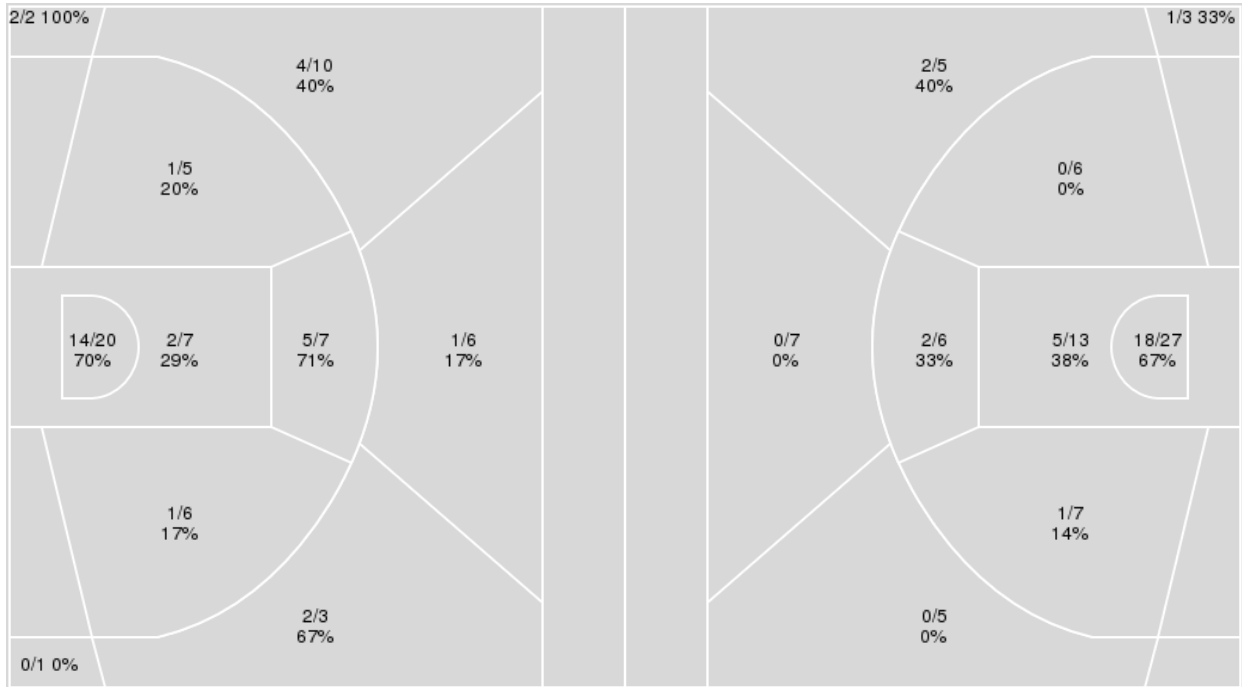

Officials: Edward Sidlasky, Tiara Cruse, Brandon Enterline

{ Players => 0, 1, 2, 5, 10, 11, 12, 15, 21, 25, 33, 34; } FG Types => All;
Results => All;

{ Players => 0, 2, 3, 4, 5, 10, 11, 22, 25, 30, 32, 43; } FG Types => All;
Results => All;

Notre Dame

Syracuse

Notre Dame	M/A	%
Field Goals	32/67	48
2 Points	23/45	51
3 Points	9/22	41
Free Throws	10/13	77

Syracuse	M/A	%
Field Goals	29/79	37
2 Points	26/59	44
3 Points	3/20	15
Free Throws	1/2	50