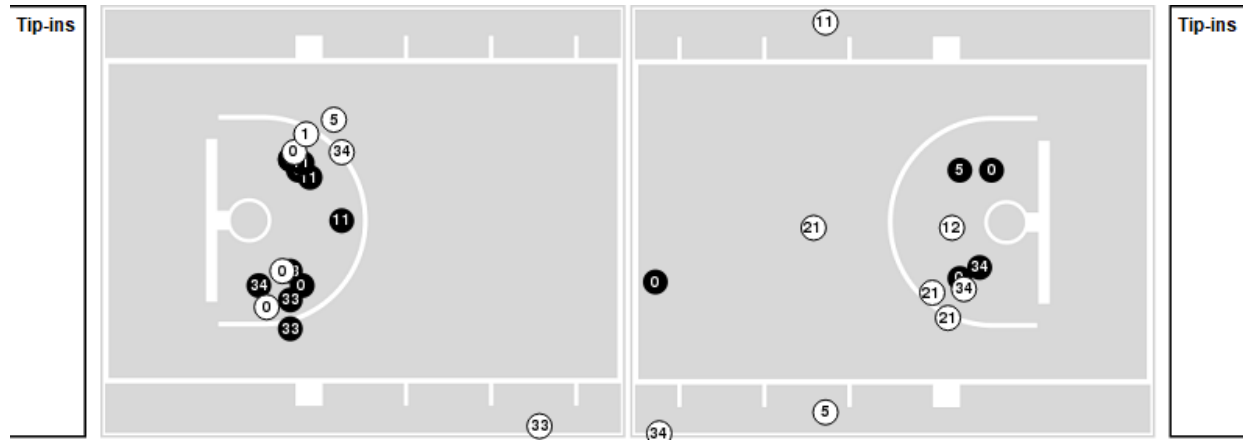

Blow Up Chart

● Made ○ Missed N - Player Number

Notre Dame	M/A	%
Field Goals	32/67	48
2 Points	23/45	51
3 Points	9/22	41
Free Throws	10/13	77

Notre Dame	M/A	%
Points in the Paint	32 (16 / 27)	59
Fast Break Points	5 (3/4)	75
Second Chance Points	17 (9/17)	53
Effective FG%	54