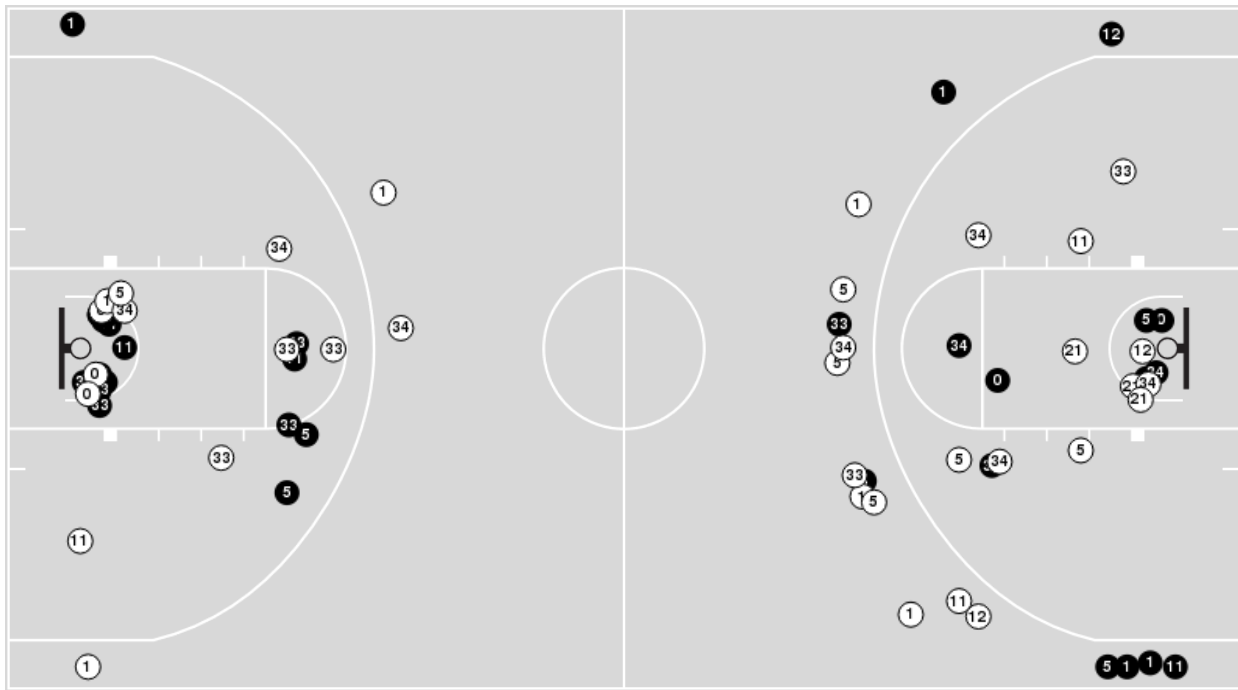

Officials: Edward Sidlasky, Tiara Cruse, Brandon Enterline

Players => 0, 1, 2, 5, 10, 11, 12, 15, 21, 25, 33, 34FG Types=>AllResults=>All

Notre Dame

All Field Goals