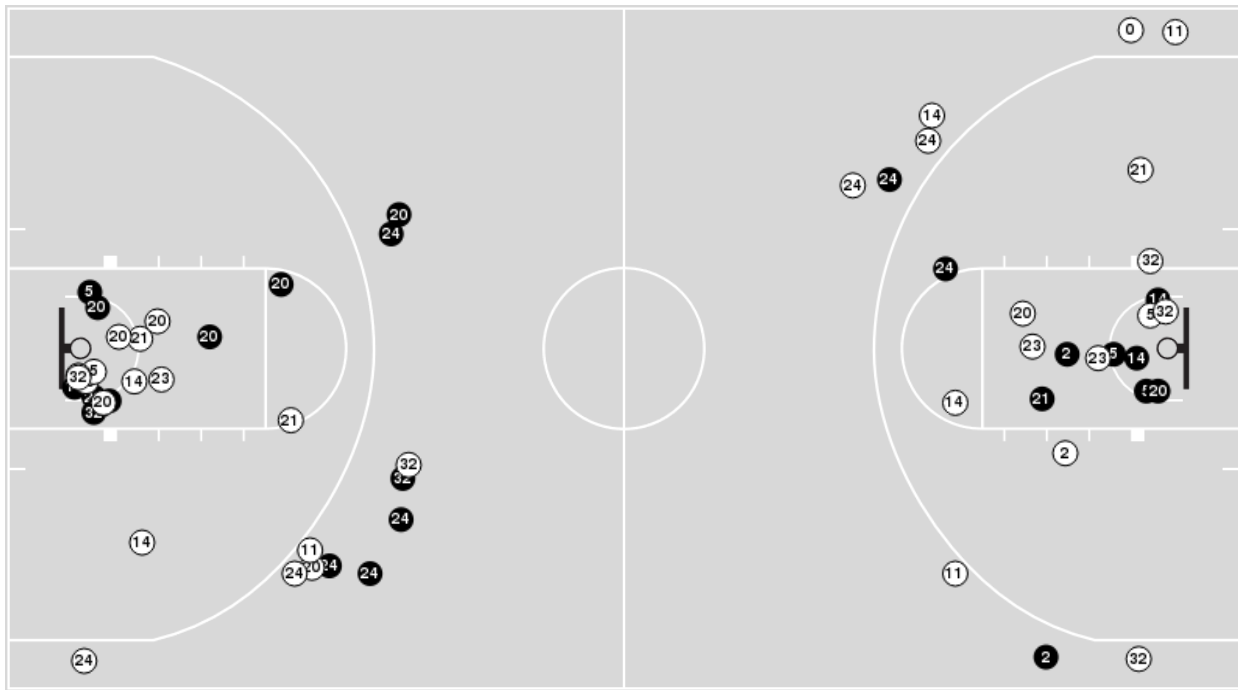

Officials: Katie Lukanich, Mark Resch, Alexis Perez

Players => 0, 2, 3, 4, 5, 11, 12, 14, 20, 21, 23, 24, 25, 30, 32 FG Types=>All Results=>All

Wake Forest

All Field Goals