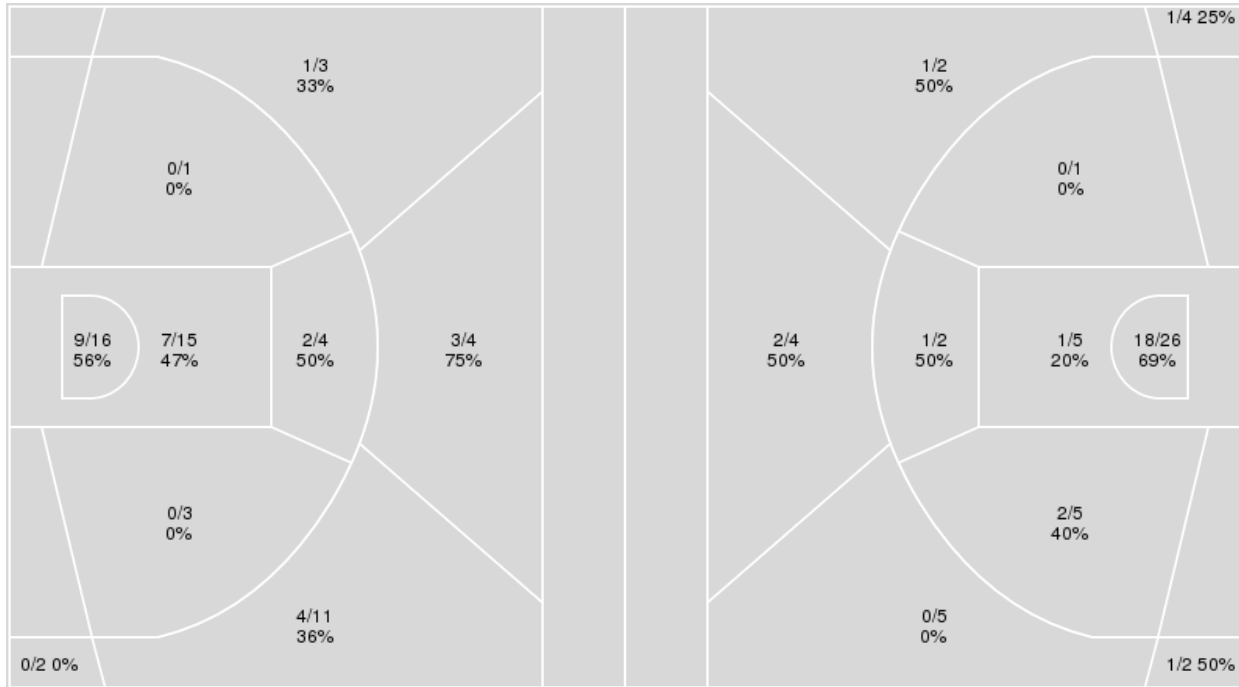

Officials: Katie Lukanich, Mark Resch, Alexis Perez

{ Players => 0, 2, 3, 4, 5, 11, 12, 14, 20, 21, 23, 24, 25, 30, 32; } FG
Types => All; Results => All;

{ Players => All; } FG Types => All; Results => All;

Wake Forest

Notre Dame

Wake Forest	M/A	%
Field Goals	26/59	44
2 Points	18/39	46
3 Points	8/20	40
Free Throws	4/8	50

Notre Dame	M/A	%
Field Goals	27/56	48
2 Points	22/39	56
3 Points	5/17	29
Free Throws	15/20	75