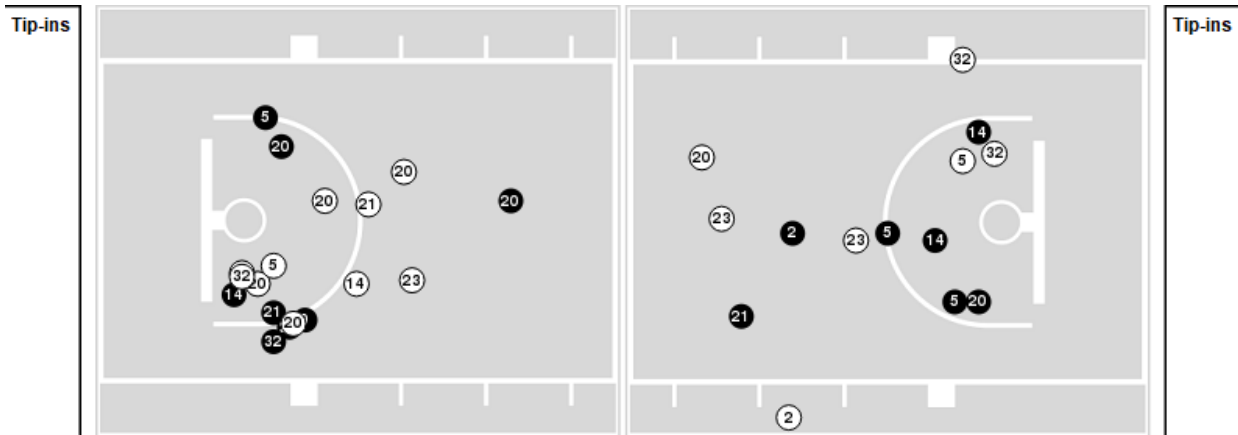

Wake Forest

All Field Goals

Blow Up Chart

● Made ○ Missed N - Player Number

Wake Forest	M/A	%
Field Goals	26/59	44
2 Points	18/39	46
3 Points	8/20	40
Free Throws	4/8	50

Wake Forest	M/A	%
Points in the Paint	32 (16 / 31)	52
Fast Break Points	12 (7/9)	78
Second Chance Points	19 (10/14)	71
Effective FG%	51	