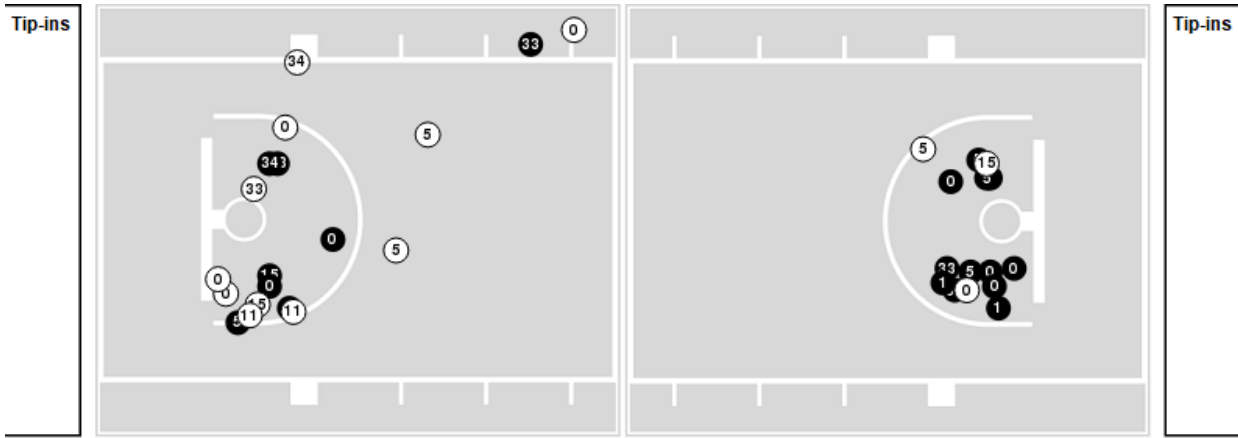

Blow Up Chart

● Made   ○ Missed   N - Player Number

Notre Dame	M/A	%
Field Goals	27/56	48
2 Points	22/39	56
3 Points	5/17	29
Free Throws	15/20	75

Notre Dame	M/A	%
Points in the Paint	38 (19 / 31)	61
Fast Break Points	24 (14/14)	100
Second Chance Points	7 (4/8)	50
Effective FG%	53