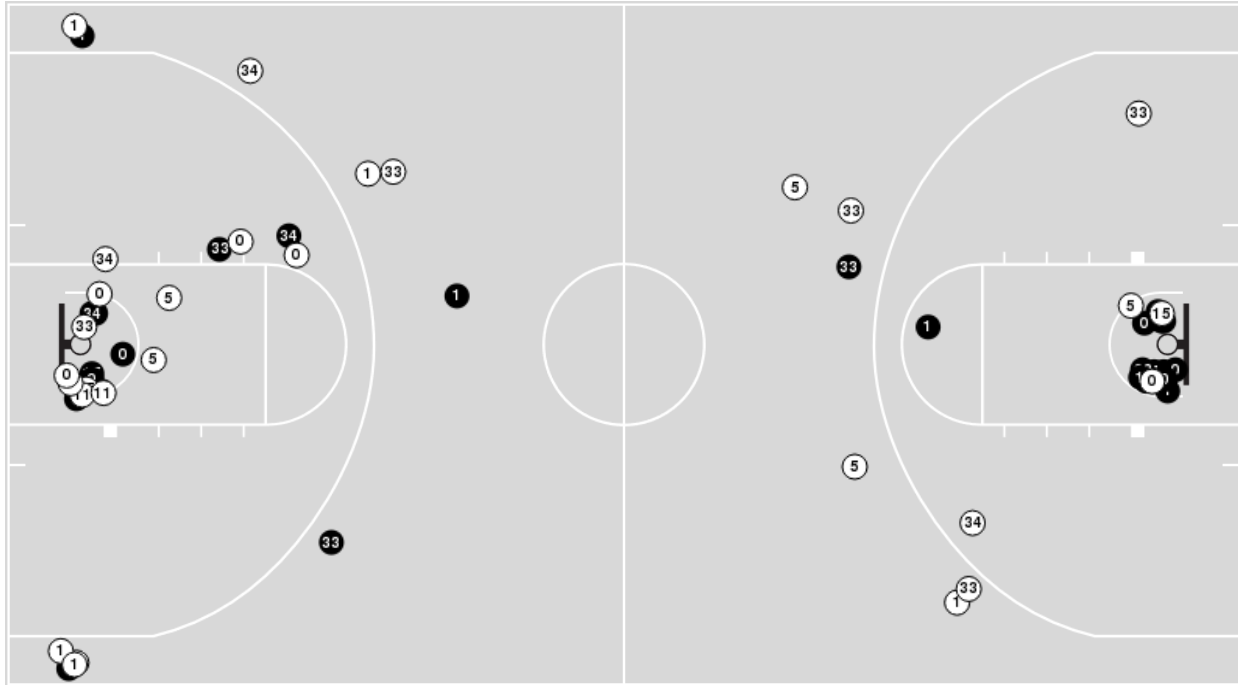

Players => AllFG Types=>AllResults=>All
Notre Dame

All Field Goals