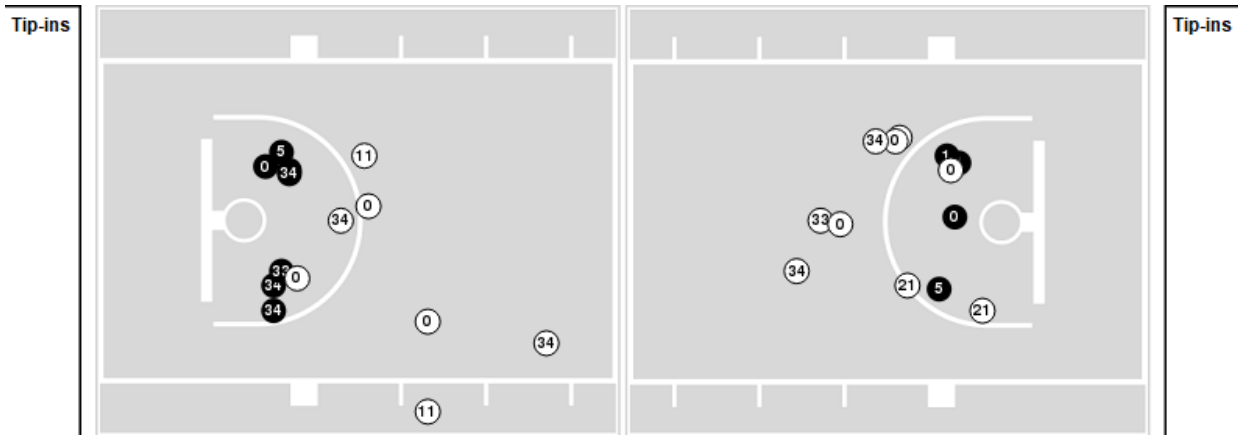

Blow Up Chart

● Made   ○ Missed   N - Player Number

Notre Dame	M/A	%
Field Goals	22/59	37
2 Points	13/36	36
3 Points	9/23	39
Free Throws	17/24	71

Notre Dame	M/A	%
Points in the Paint	22 (11 / 26)	42
Fast Break Points	12 (7/7)	100
Second Chance Points	11 (6/12)	50
Effective FG%	45