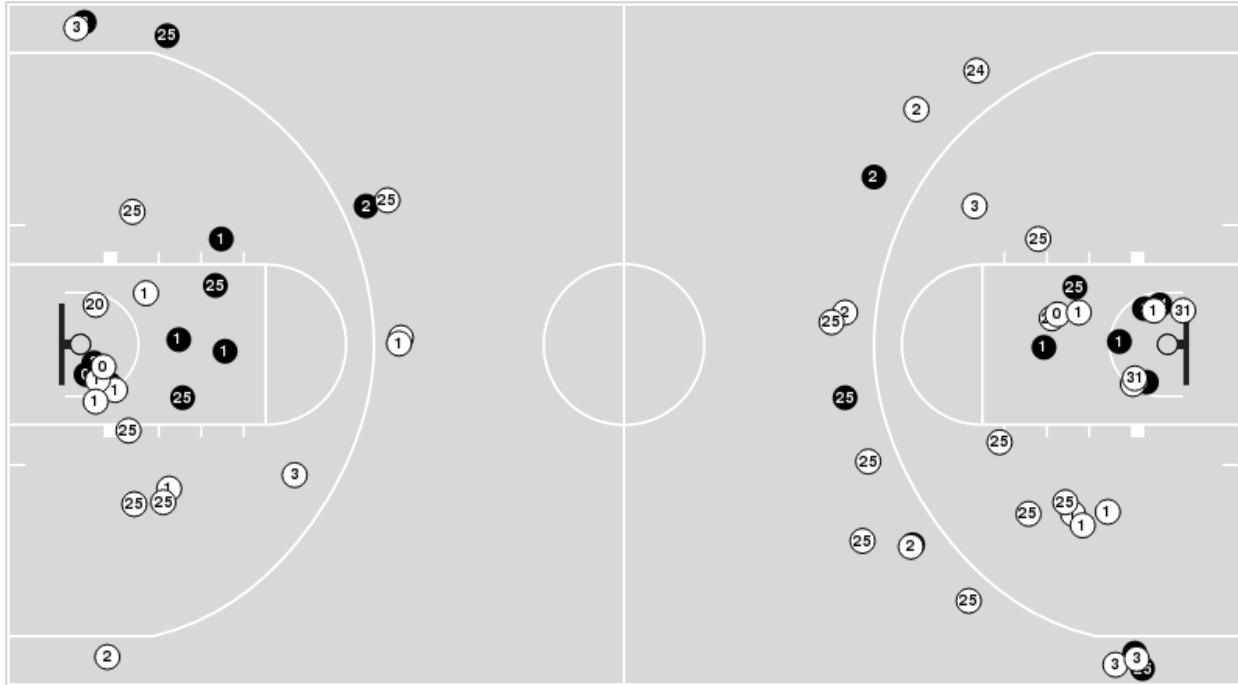

Officials: Dee Kantner, Talisa Green, Mark Berger

Players => 0, 1, 2, 3, 10, 11, 13, 14, 20, 21, 24, 25, 30, 31 FG Types=>AllResults=>All

North Carolina

All Field Goals