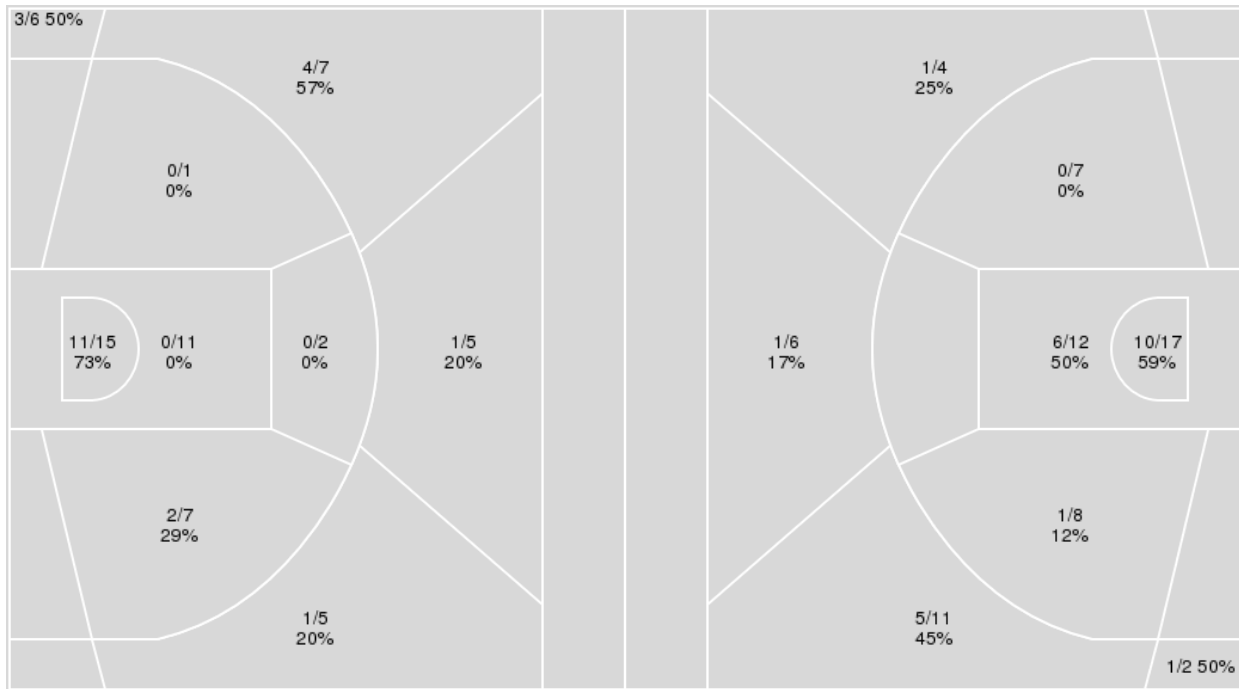

Officials: Dee Kantner, Talisa Green, Mark Berger

{ Players => 0, 1, 2, 5, 10, 11, 12, 15, 21, 25, 33, 34; } FG Types => All;
Results => All;

{ Players => 0, 1, 2, 3, 10, 11, 13, 14, 20, 21, 24, 25, 30, 31; } FG
Types => All; Results => All;

Notre Dame

North Carolina

Notre Dame	M/A	%
Field Goals	22/59	37
2 Points	13/36	36
3 Points	9/23	39
Free Throws	17/24	71

North Carolina	M/A	%
Field Goals	25/67	37
2 Points	17/44	39
3 Points	8/23	35
Free Throws	7/8	88