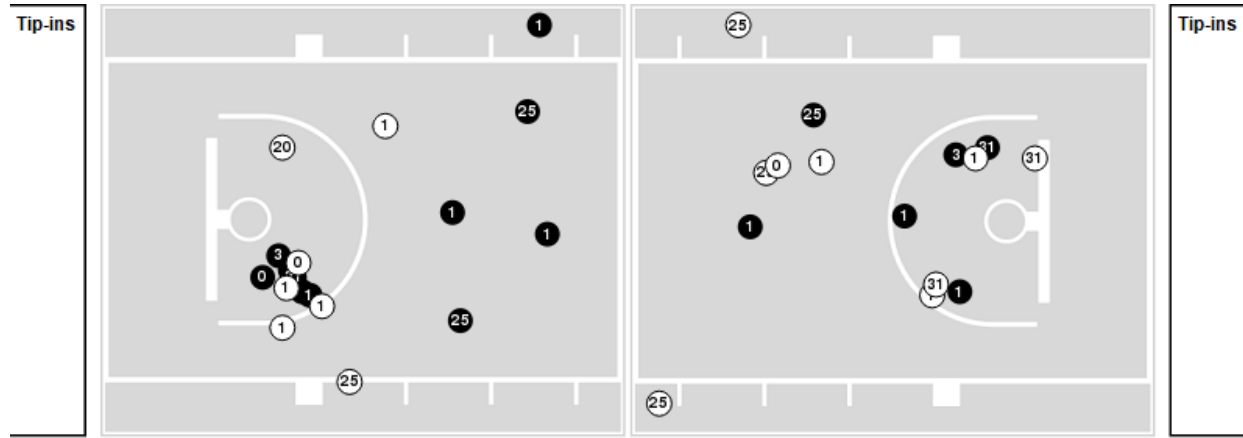

Officials: Dee Kantner, Talisa Green, Mark Berger

Players => 0, 1, 2, 3, 10, 11, 13, 14, 20, 21, 24, 25, 30, 31 FG Types=>AllResults=>All

North Carolina

All Field Goals

Blow Up Chart

● Made ○ Missed N - Player Number