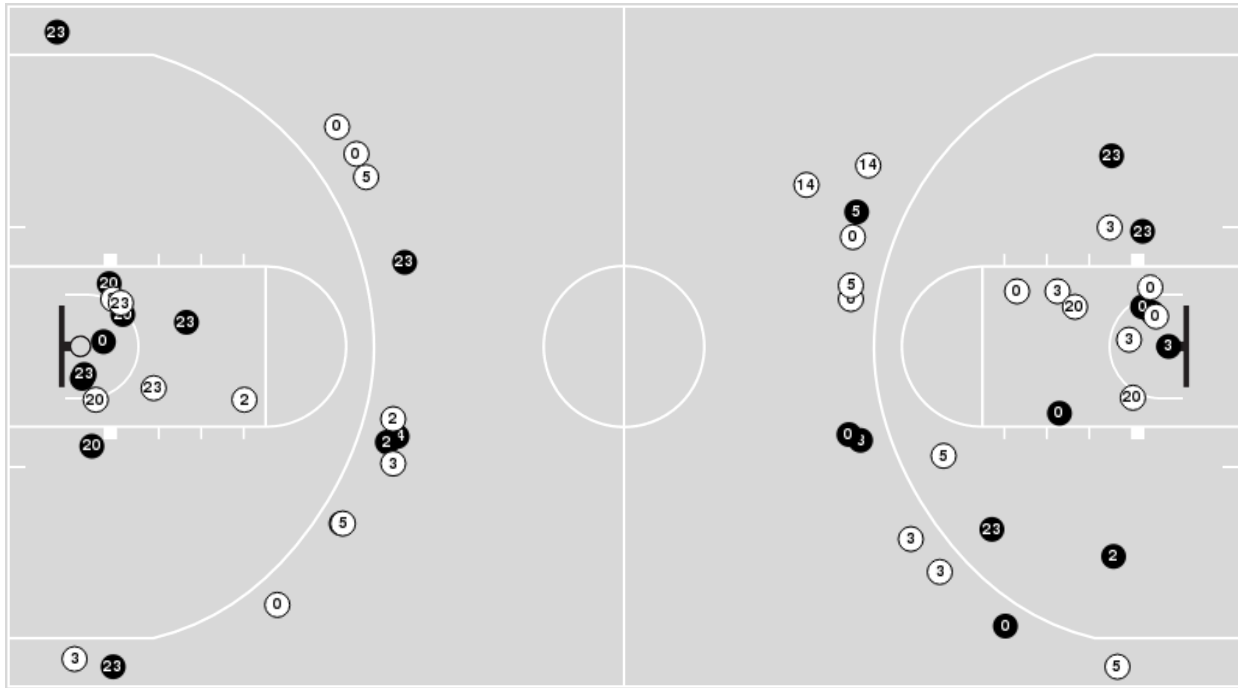

Officials: Jeffrey Anderson, Clarence Armstrong, Brent Hampton

Players => 0, 1, 2, 3, 4, 5, 12, 14, 20, 22, 23, 24, 25, 31 FG Types=>All Results=>All

Notre Dame

All Field Goals