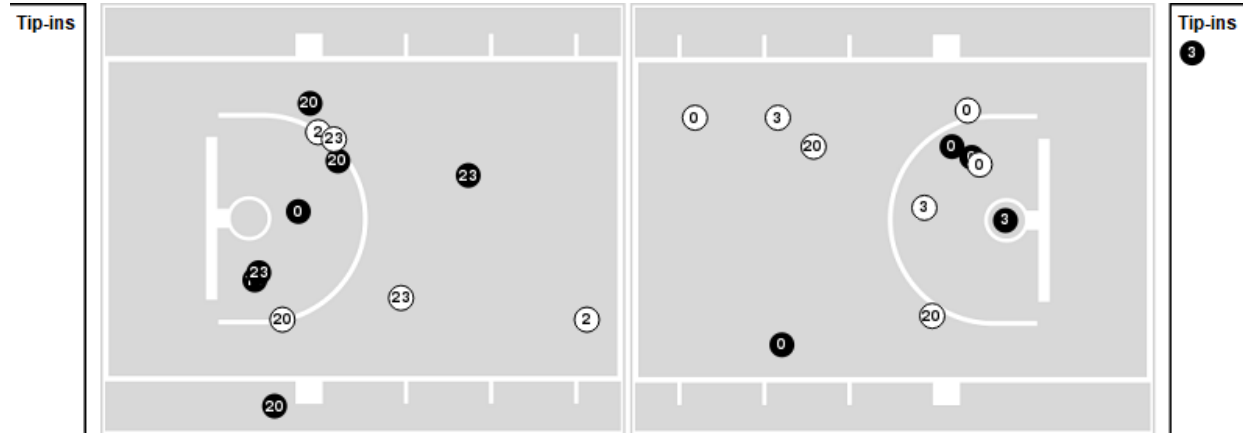

Blow Up Chart

● Made ○ Missed N - Player Number

Notre Dame	M/A	%
Field Goals	25/55	45
2 Points	15/29	52
3 Points	10/26	38
Free Throws	12/17	71

Notre Dame	M/A	%
Points in the Paint	20 (10 / 22)	45
Fast Break Points	0 (0/0)	0
Second Chance Points	6 (3/7)	43
Effective FG%	55