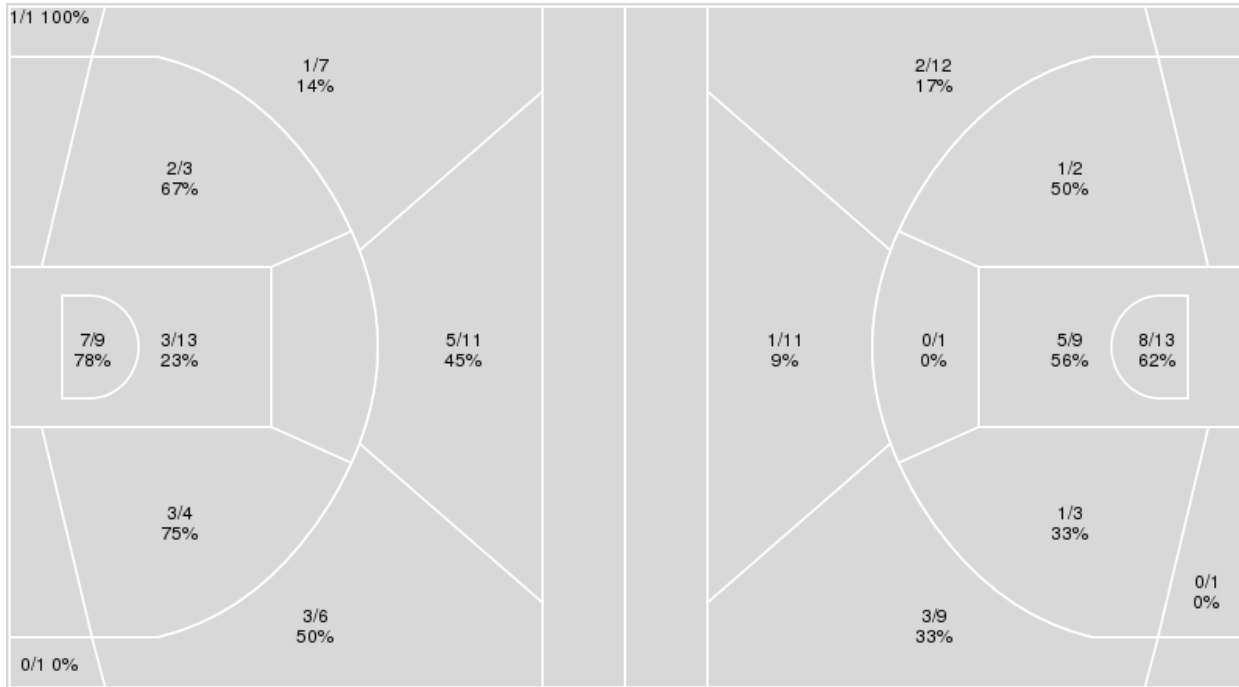

Clemson at Notre Dame

01/12/22 Purcell Pavilion at the Joyce Center, Notre Dame
2021-22 Men's Basketball

Game Time: 7:00 PM
Game Duration: 1:56
Attendance: 7,618

Officials: Jeffrey Anderson, Clarence Armstrong, Brent Hampton

{ Players => 0, 1, 2, 3, 4, 5, 12, 14, 20, 22, 23, 24, 25, 31; } FG Types => All; Results => All;

{ Players => All; } FG Types => All; Results => All;

Notre Dame

Clemson

Notre Dame	M/A	%
Field Goals	25/55	45
2 Points	15/29	52
3 Points	10/26	38
Free Throws	12/17	71

Clemson	M/A	%
Field Goals	21/61	34
2 Points	15/29	52
3 Points	6/32	19
Free Throws	8/12	67