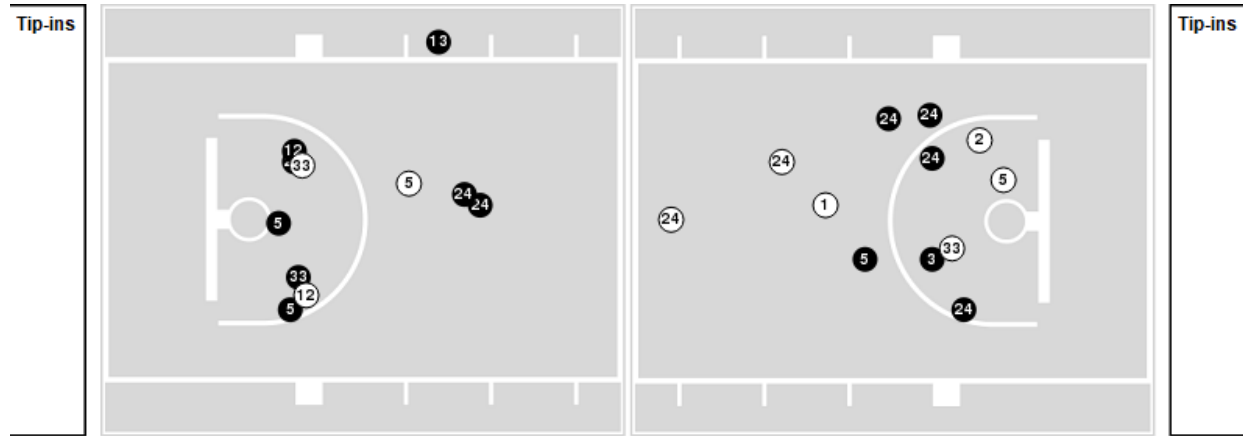

Officials: Jeffrey Anderson, Clarence Armstrong, Brent Hampton

Players => AllFG Types=>AllResults=>All

Clemson

All Field Goals

Blow Up Chart

● Made ○ Missed N - Player Number

Clemson	M/A	%
Field Goals	21/61	34
2 Points	15/29	52
3 Points	6/32	19
Free Throws	8/12	67