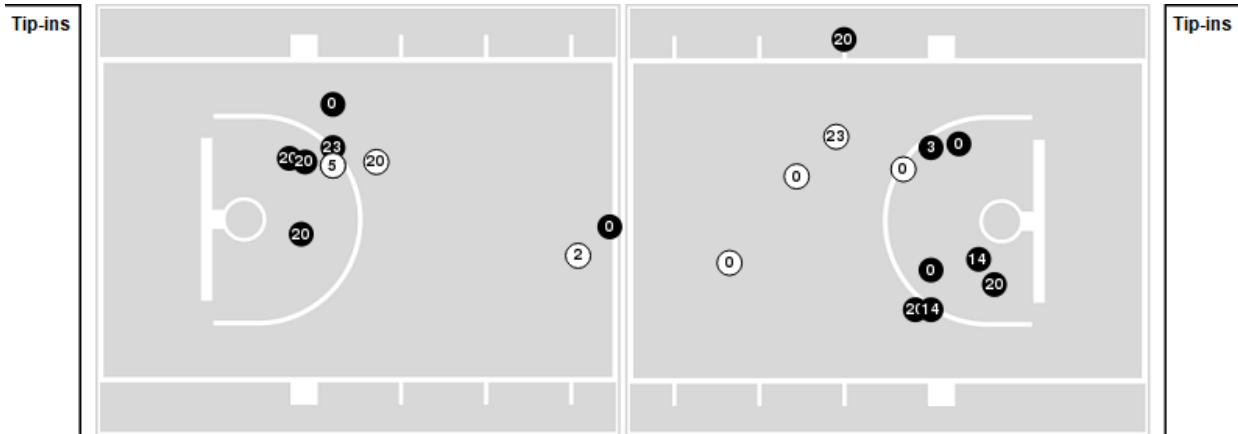

Blow Up Chart

N Made   **O** Missed   N - Player Number

Notre Dame	M/A	%
Field Goals	31/49	63
2 Points	16/26	62
3 Points	15/23	65
Free Throws	5/7	71

Notre Dame	M/A	%
Points in the Paint	26 (13 / 21)	62
Fast Break Points	3 (1/1)	100
Second Chance Points	3 (1/1)	100
Effective FG%	79