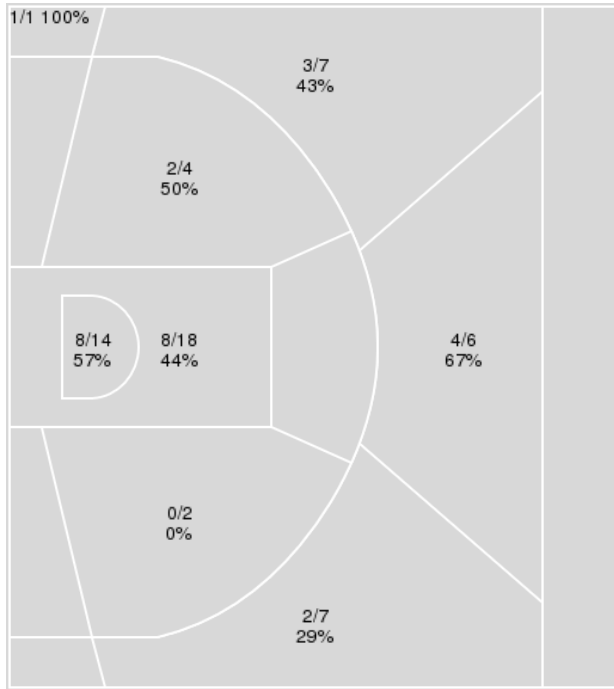

Officials: Lee Cassell, Clarence Armstrong, Lamar Simpson

{ Players => 0, 1, 3, 4, 5, 10, 11, 12, 13, 14, 15, 20, 21, 23, 24, 30, 33, 45; } FG Types => All; Results => All;

{ Players => 0, 1, 2, 3, 4, 5, 12, 14, 20, 22, 23, 24, 25, 31; } FG Types => All; Results => All;

Louisville

Notre Dame

Louisville	M/A	%
Field Goals	28/59	47
2 Points	18/38	47
3 Points	10/21	48
Free Throws	4/6	67

Notre Dame	M/A	%
Field Goals	31/49	63
2 Points	16/26	62
3 Points	15/23	65
Free Throws	5/7	71