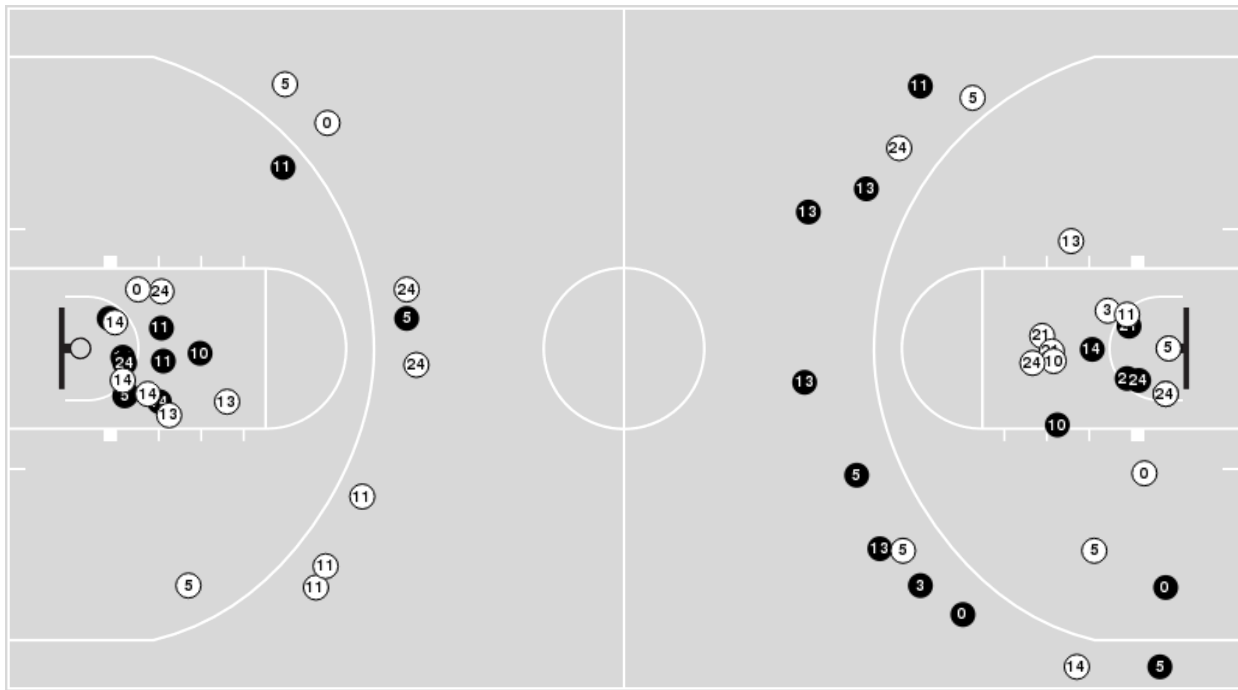

Officials: Lee Cassell, Clarence Armstrong, Lamar Simpson

Players => 0, 1, 3, 4, 5, 10, 11, 12, 13, 14, 15, 20, 21, 23, 24, 30, 33, 45FG Types=>AllResults=>All

Louisville

All Field Goals