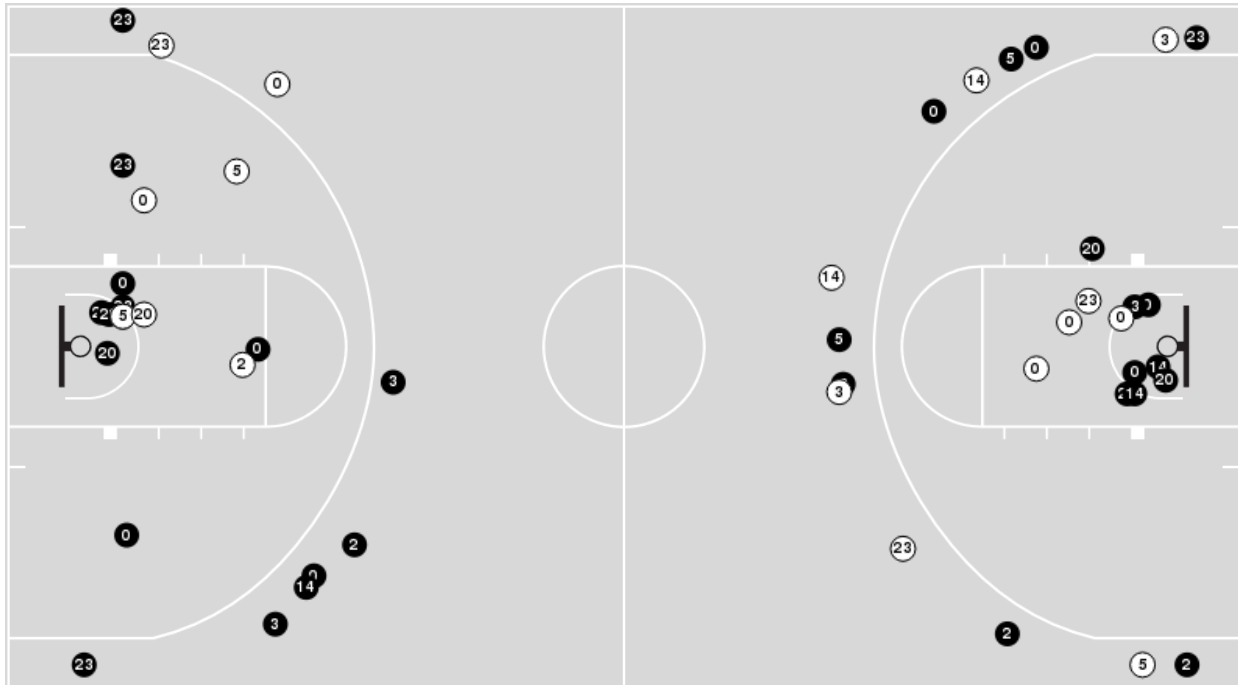

Players => 0, 1, 2, 3, 4, 5, 12, 14, 20, 22, 23, 24, 25, 31 FG Types=>All Results=>All

Notre Dame

All Field Goals