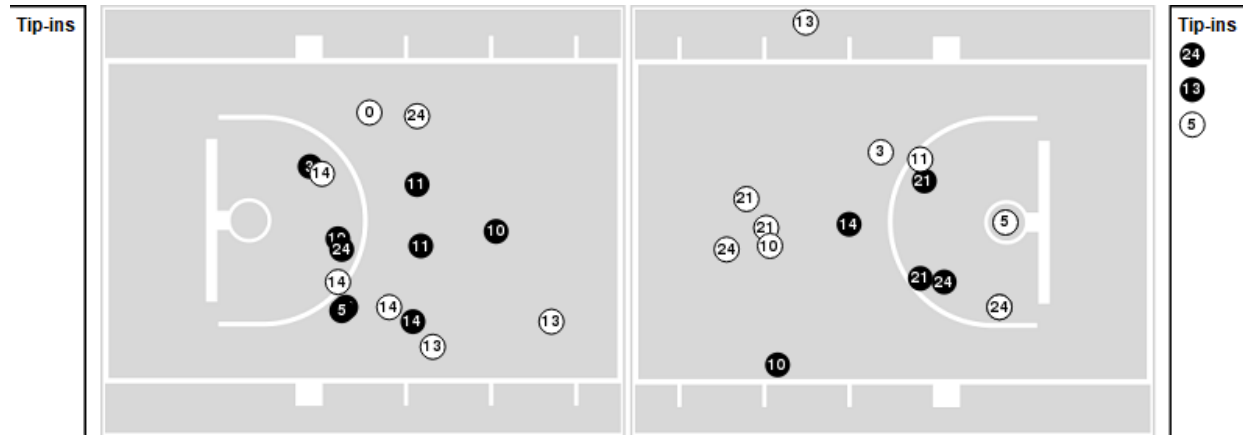

Blow Up Chart

● Made ○ Missed N - Player Number

Louisville	M/A	%
Field Goals	28/59	47
2 Points	18/38	47
3 Points	10/21	48
Free Throws	4/6	67

Louisville	M/A	%
Points in the Paint	32 (16 / 32)	50
Fast Break Points	2 (1/1)	100
Second Chance Points	10 (5/9)	56
Effective FG%	56