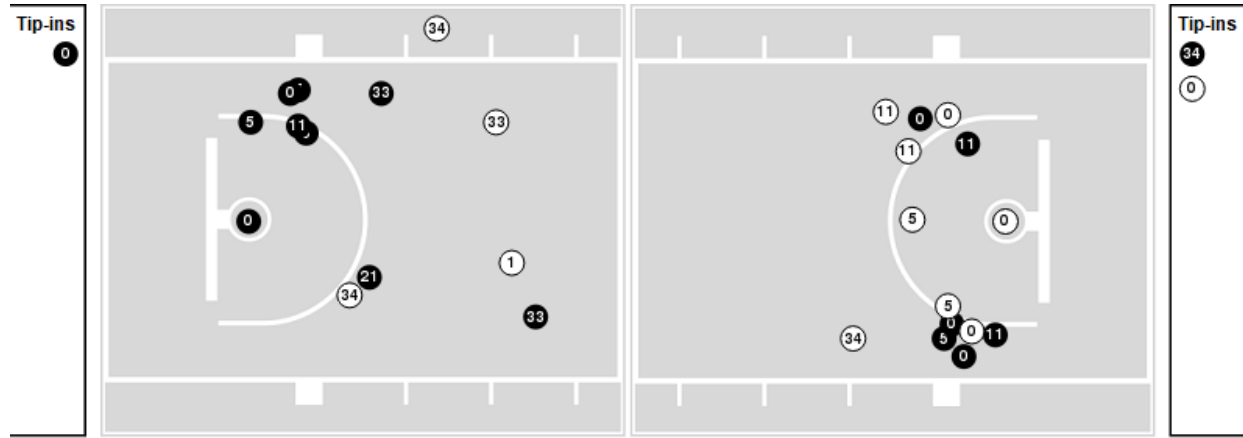

Blow Up Chart

N Made   **M** Missed   **N** - Player Number

Notre Dame	M/A	%
Field Goals	24/58	41
2 Points	19/40	48
3 Points	5/18	28
Free Throws	12/16	75

Notre Dame	M/A	%
Points in the Paint	32 (16 / 27)	59
Fast Break Points	12 (6/6)	100
Second Chance Points	8 (5/7)	71
Effective FG%	46