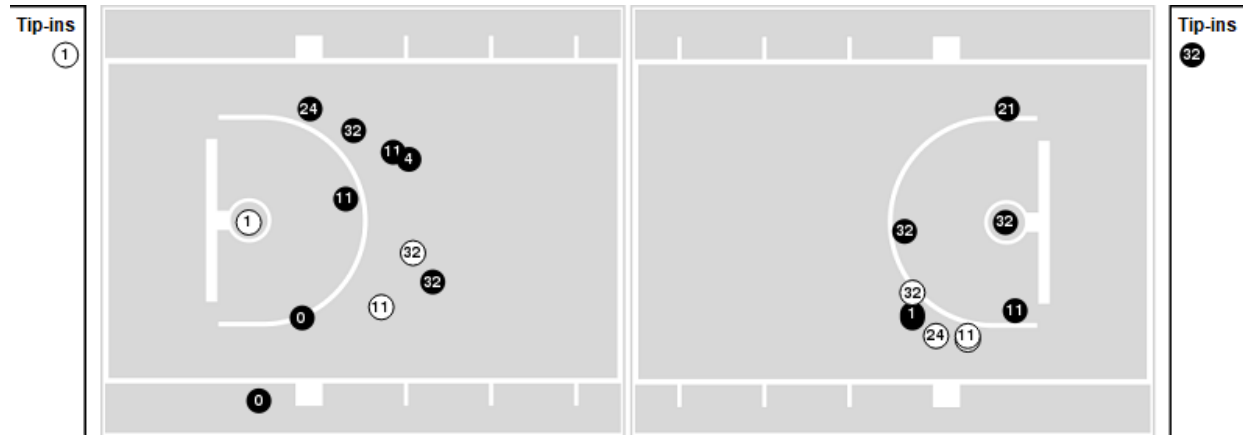

Blow Up Chart

● Made   ○ Missed   N - Player Number

Florida State	M/A	%
Field Goals	26/51	51
2 Points	20/38	53
3 Points	6/13	46
Free Throws	12/18	67

Florida State	M/A	%
Points in the Paint	26 (13 / 20)	65
Fast Break Points	13 (7/8)	88
Second Chance Points	2 (1/3)	33
Effective FG%	57