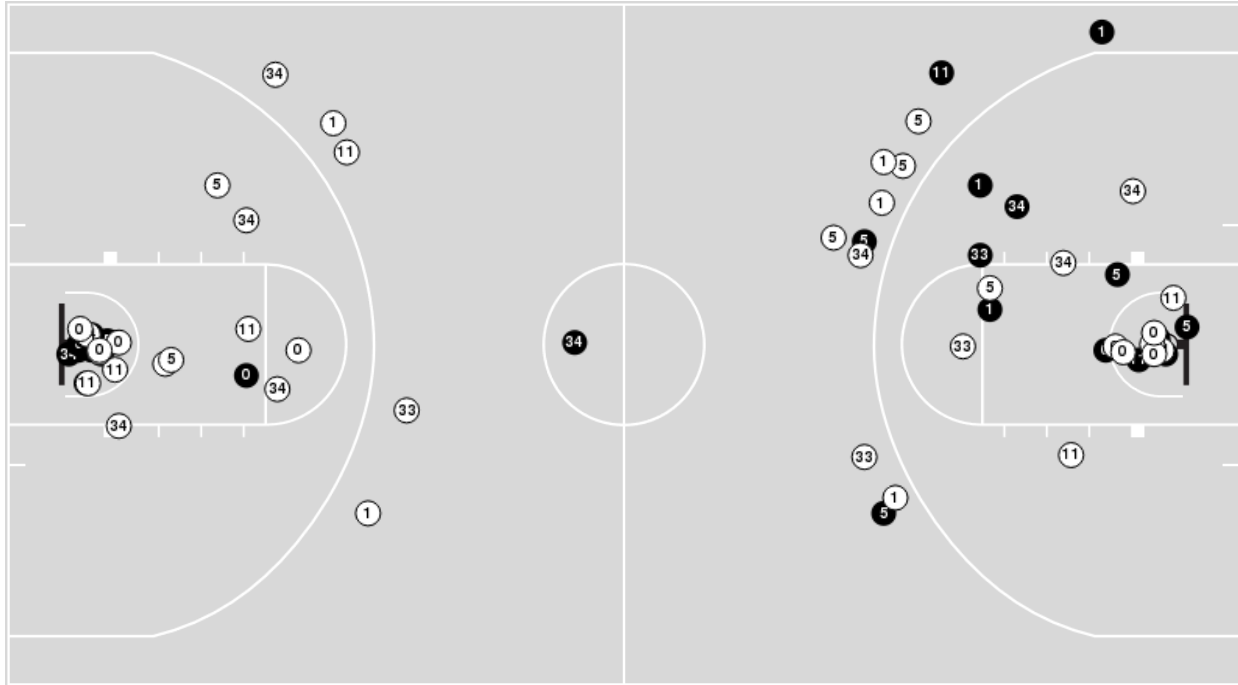

Players => 0, 1, 2, 5, 10, 11, 12, 15, 21, 25, 33, 34 FG Types=>AllResults=>All

Notre Dame

All Field Goals