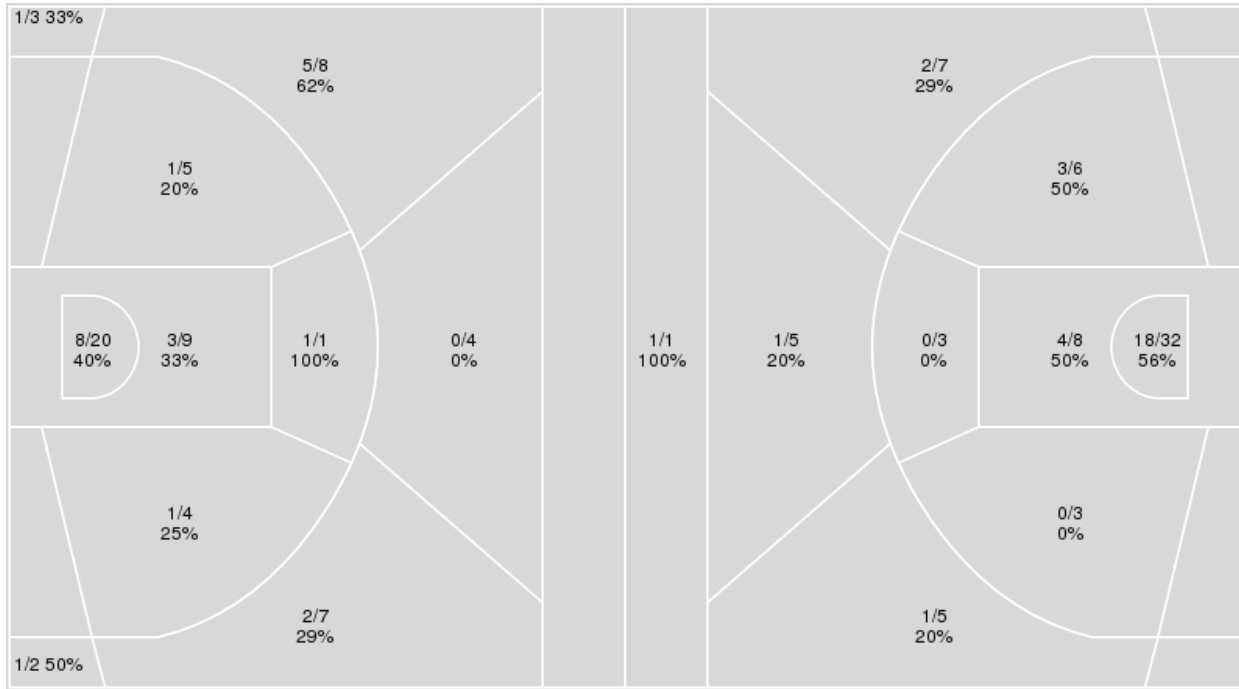

Officials: Pualani Spurlock-Welsh, Edward Sidlasky, Katie Lukanich

{ Players => 00, 3, 10, 11, 13, 14, 15, 20, 24, 31, 33, 41, 45; } FG
Types => All; Results => All;

{ Players => 0, 1, 2, 5, 10, 11, 12, 15, 21, 25, 33, 34; } FG Types => All;
Results => All;

Georgia Tech

Notre Dame

Georgia Tech	M/A	%
Field Goals	23/63	37
2 Points	14/39	36
3 Points	9/24	38
Free Throws	11/17	65

Notre Dame	M/A	%
Field Goals	30/70	43
2 Points	25/52	48
3 Points	5/18	28
Free Throws	7/14	50