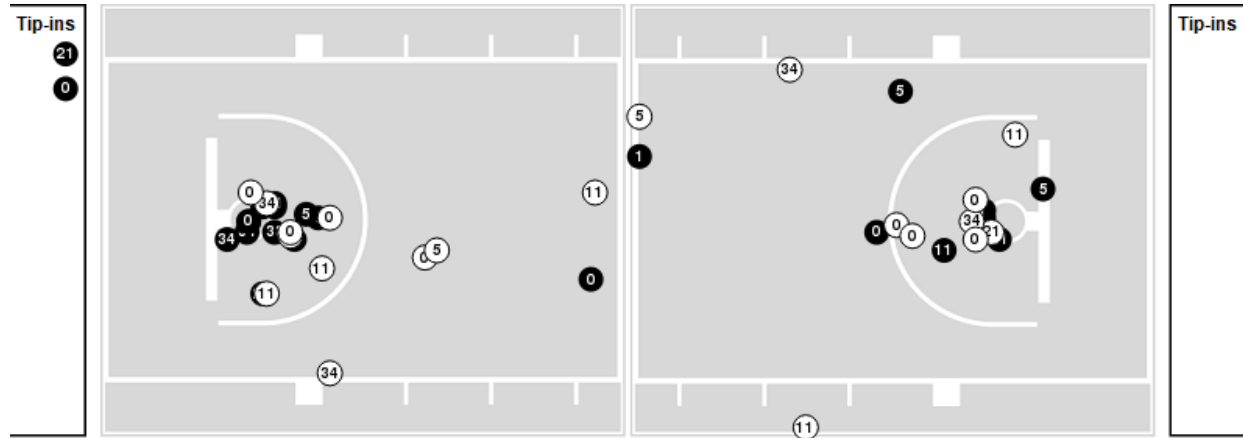

Blow Up Chart

● Made ○ Missed N - Player Number

Notre Dame	M/A	%
Field Goals	30/70	43
2 Points	25/52	48
3 Points	5/18	28
Free Throws	7/14	50

Notre Dame	M/A	%
Points in the Paint	44 (22 / 40)	55
Fast Break Points	12 (6/6)	100
Second Chance Points	12 (7/14)	50
Effective FG%	46