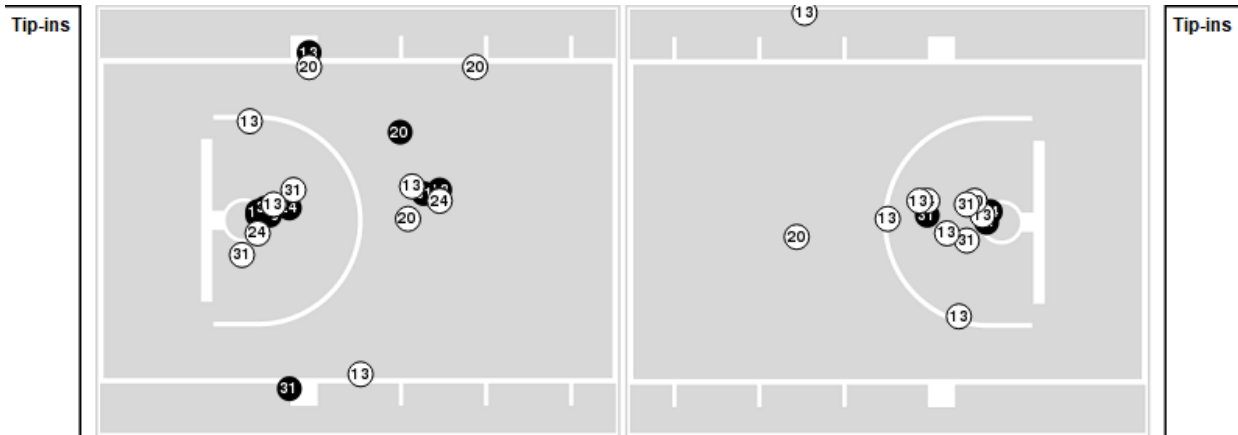

Blow Up Chart

● Made   ○ Missed   N - Player Number

Georgia Tech	M/A	%
Field Goals	23/63	37
2 Points	14/39	36
3 Points	9/24	38
Free Throws	11/17	65

Georgia Tech	M/A	%
Points in the Paint	22 (11 / 29)	38
Fast Break Points	12 (5/6)	83
Second Chance Points	5 (3/5)	60
Effective FG%	44