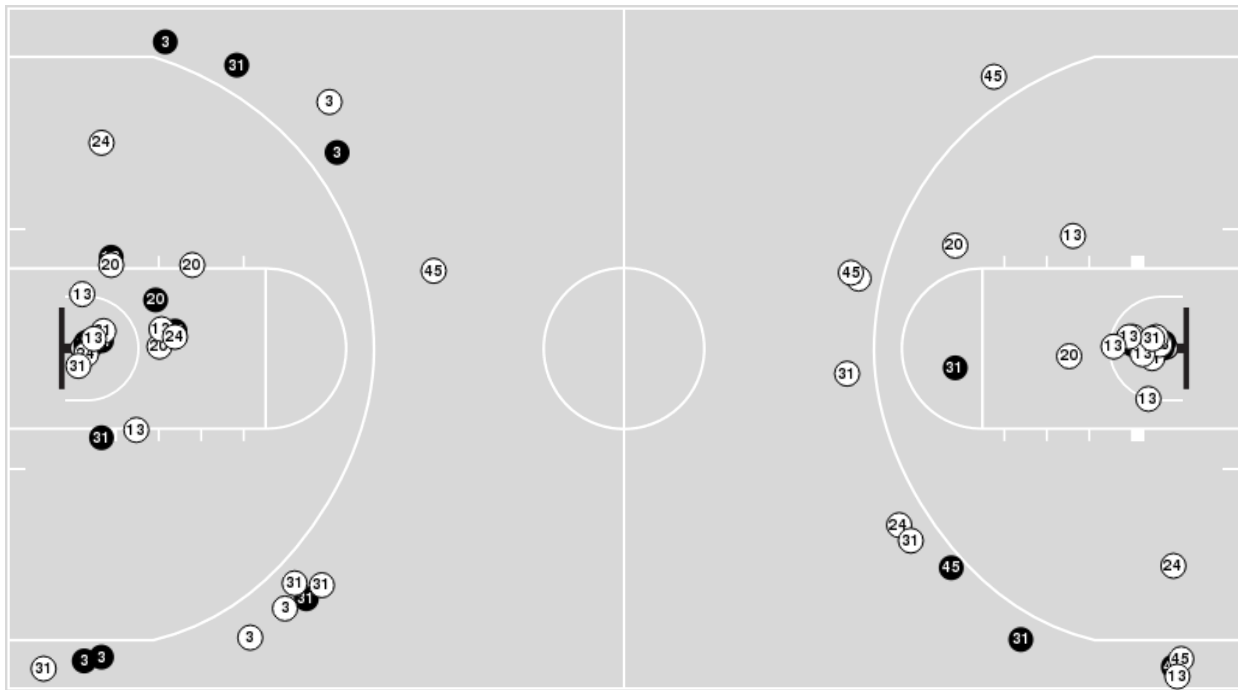

Officials: Pualani Spurlock-Welsh, Edward Sidlasky, Katie Lukanich

Players => 00, 3, 10, 11, 13, 14, 15, 20, 24, 31, 33, 41, 45FG Types=>AllResults=>All

Georgia Tech

All Field Goals