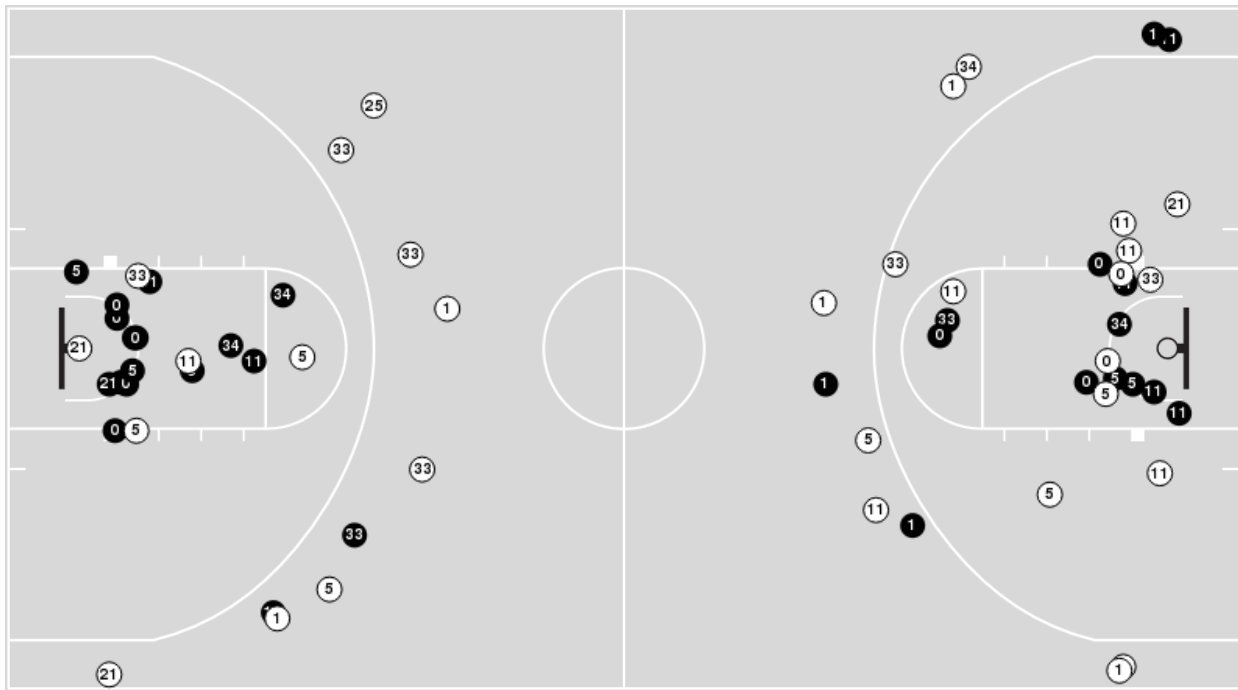

Officials: Maj Forsberg, Thomas Danaher, Billy Smith

Players => 0, 1, 2, 5, 10, 11, 12, 15, 21, 25, 33, 34 FG Types=>AllResults=>All

Notre Dame

All Field Goals