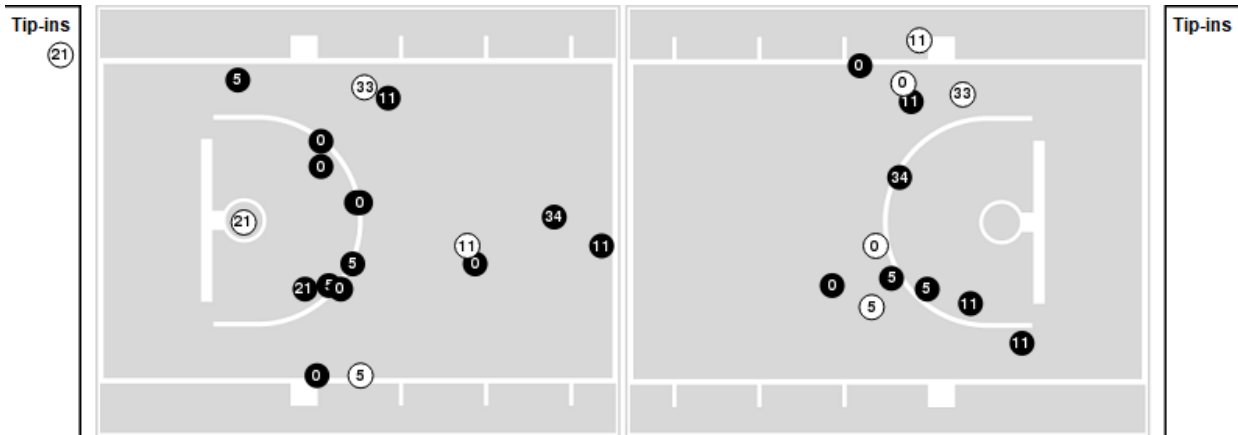

Blow Up Chart

● Made ○ Missed N - Player Number

Notre Dame	M/A	%
Field Goals	31/62	50
2 Points	25/41	61
3 Points	6/21	29
Free Throws	9/16	56

Notre Dame	M/A	%
Points in the Paint	40 (20 / 27)	74
Fast Break Points	15 (9/10)	90
Second Chance Points	13 (6/12)	50
Effective FG%	55