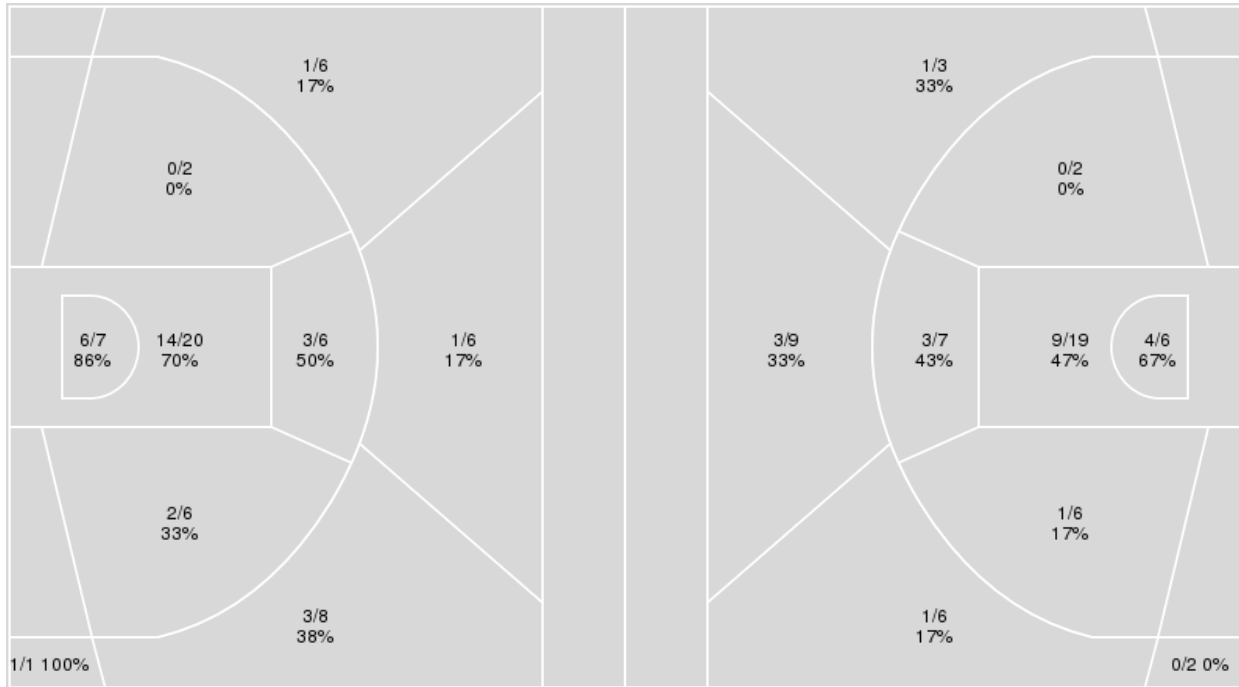

Officials: Maj Forsberg, Thomas Danaher, Billy Smith

{ Players => 0, 1, 2, 5, 10, 11, 12, 15, 21, 25, 33, 34; } FG Types => All; { Players => All; } FG Types => All; Results => All;
Results => All;

Notre Dame

Clemson

Notre Dame	M/A	%
Field Goals	31/62	50
2 Points	25/41	61
3 Points	6/21	29
Free Throws	9/16	56

Clemson	M/A	%
Field Goals	22/60	37
2 Points	17/40	42
3 Points	5/20	25
Free Throws	7/8	88