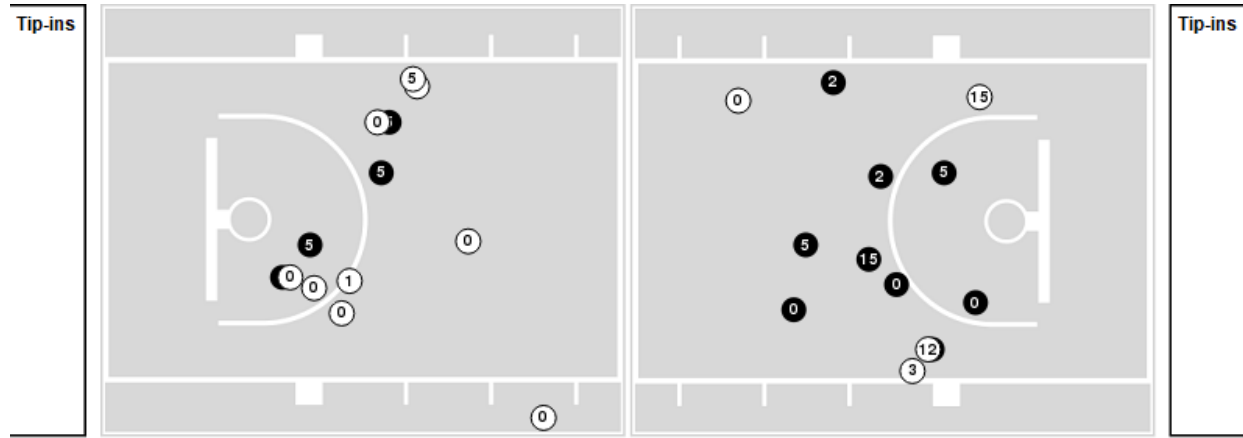

Blow Up Chart

● Made   ○ Missed   N - Player Number

Clemson	M/A	%
Field Goals	22/60	37
2 Points	17/40	42
3 Points	5/20	25
Free Throws	7/8	88

Clemson	M/A	%
Points in the Paint	26 (13 / 25)	52
Fast Break Points	8 (4/4)	100
Second Chance Points	7 (4/10)	40
Effective FG%	41