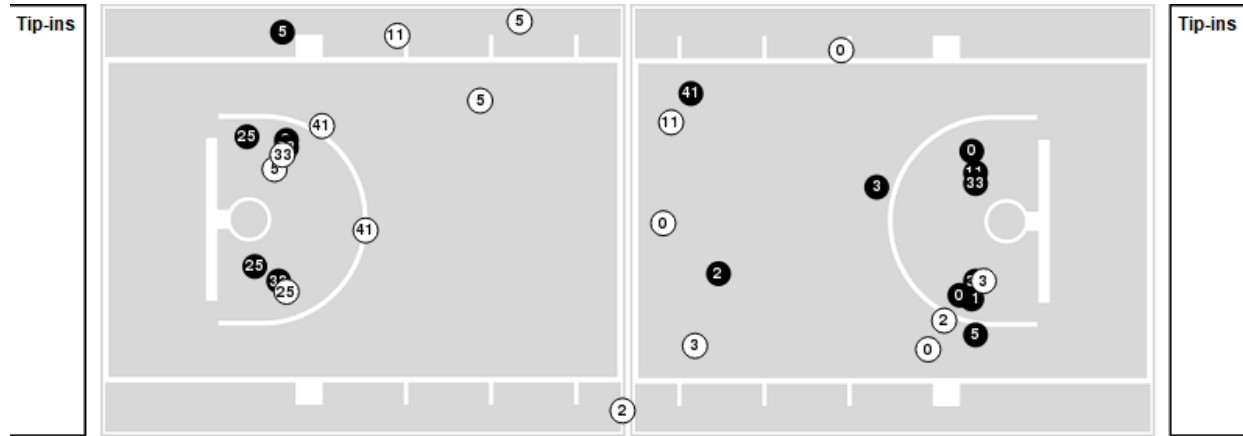

Blow Up Chart

N Made   **O** Missed   N - Player Number

NC State	M/A	%
Field Goals	25/63	40
2 Points	20/43	47
3 Points	5/20	25
Free Throws	11/14	79

NC State	M/A	%
Points in the Paint	30 (15 / 27)	56
Fast Break Points	3 (2/3)	67
Second Chance Points	12 (8/10)	80
Effective FG%	44