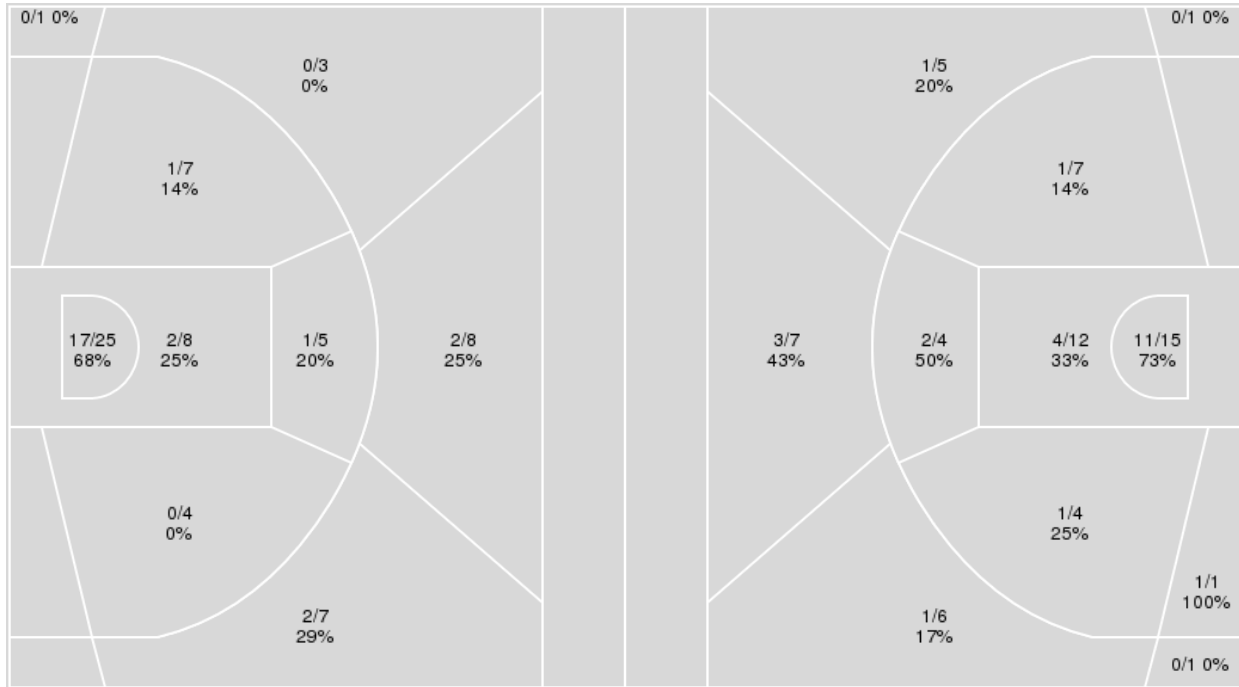

Officials: Joseph Vaszily, Carla Fountain, Rod Creech

{ Players => 0, 1, 2, 5, 10, 11, 12, 15, 21, 25, 33, 34; } FG Types => All; { Players => All; } FG Types => All; Results => All;
Results => All;

Notre Dame

NC State

Notre Dame	M/A	%
Field Goals	25/68	37
2 Points	21/49	43
3 Points	4/19	21
Free Throws	15/17	88

NC State	M/A	%
Field Goals	25/63	40
2 Points	20/43	47
3 Points	5/20	25
Free Throws	11/14	79