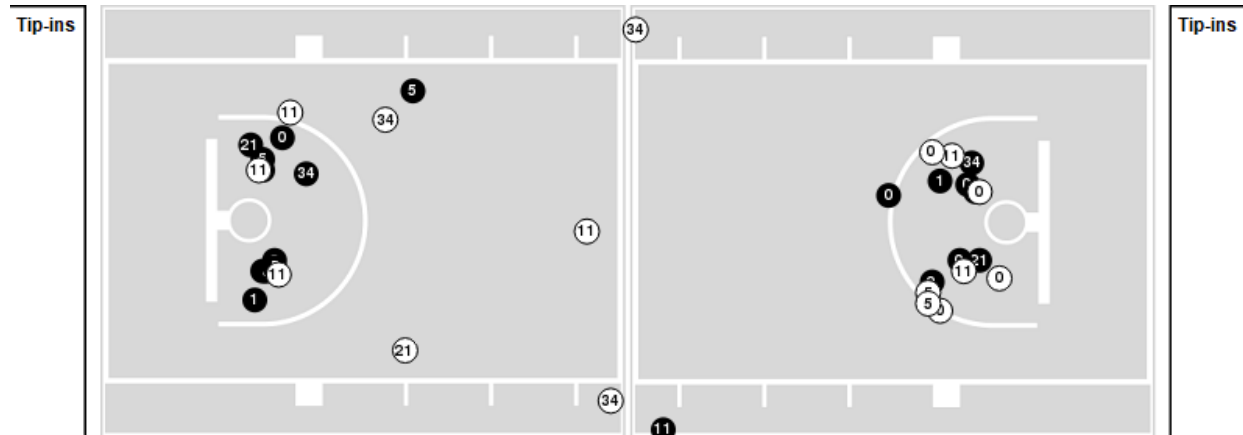

Blow Up Chart

● Made ○ Missed N - Player Number

Notre Dame	M/A	%
Field Goals	25/68	37
2 Points	21/49	43
3 Points	4/19	21
Free Throws	15/17	88

Notre Dame	M/A	%
Points in the Paint	38 (19 / 33)	58
Fast Break Points	5 (3/4)	75
Second Chance Points	18 (13/17)	76
Effective FG%	40