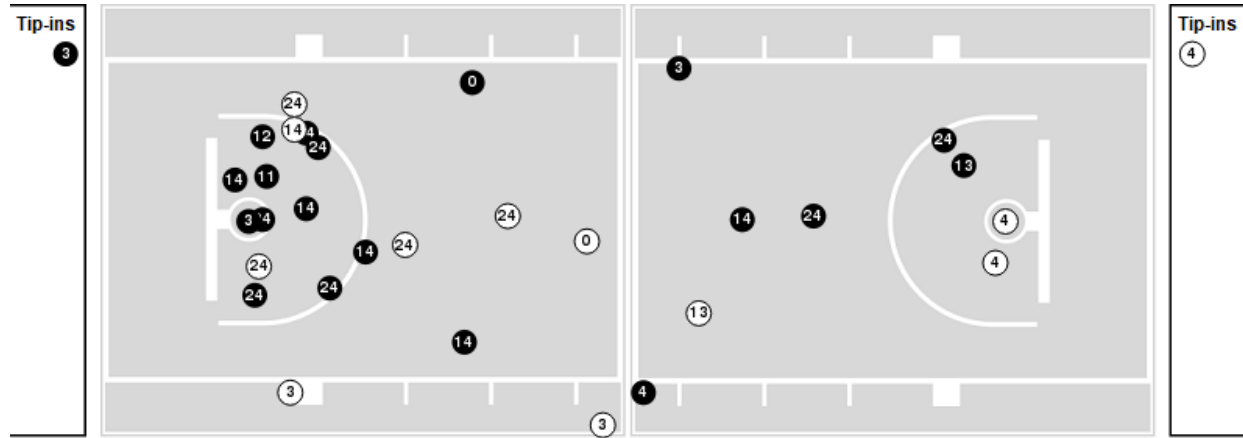

Blow Up Chart

● Made   ○ Missed   N - Player Number

Louisville	M/A	%
Field Goals	25/65	38
2 Points	20/35	57
3 Points	5/30	17
Free Throws	2/3	67

Louisville	M/A	%
Points in the Paint	34 (17 / 26)	65
Fast Break Points	5 (2/2)	100
Second Chance Points	13 (7/11)	64
Effective FG%	42