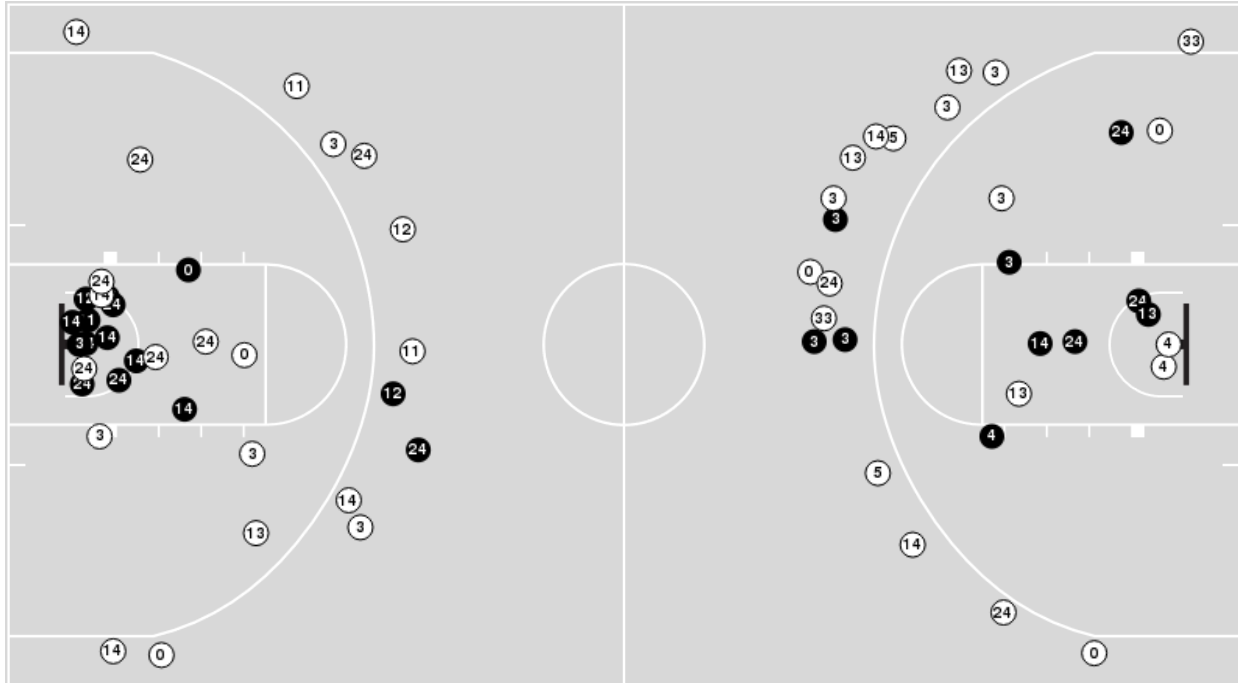

Players => 0, 1, 3, 4, 5, 10, 11, 12, 13, 14, 15, 20, 21, 23, 24, 30, 33, 45FG Types=>AllResults=>All

Louisville

All Field Goals