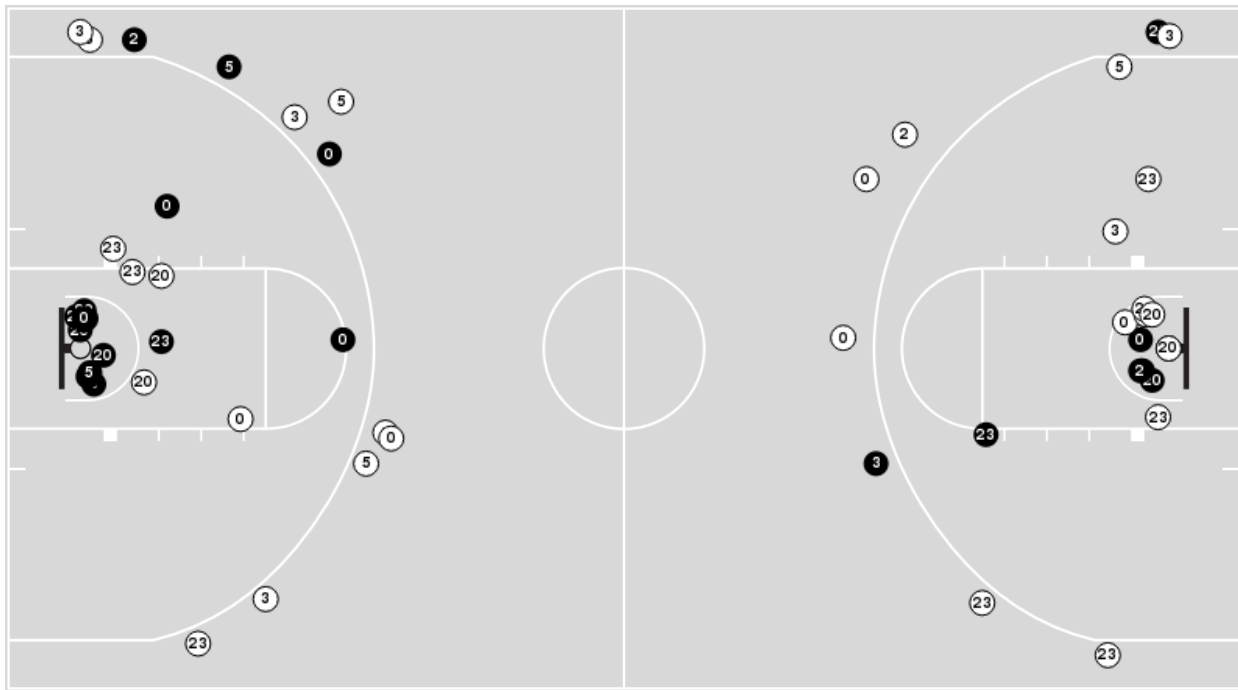

Officials: Ted Valentine, Bert Smith, A.J. Desai

Players => 0, 1, 2, 3, 4, 5, 12, 14, 20, 22, 23, 24, 25, 31 FG Types=>All Results=>All

Notre Dame

All Field Goals