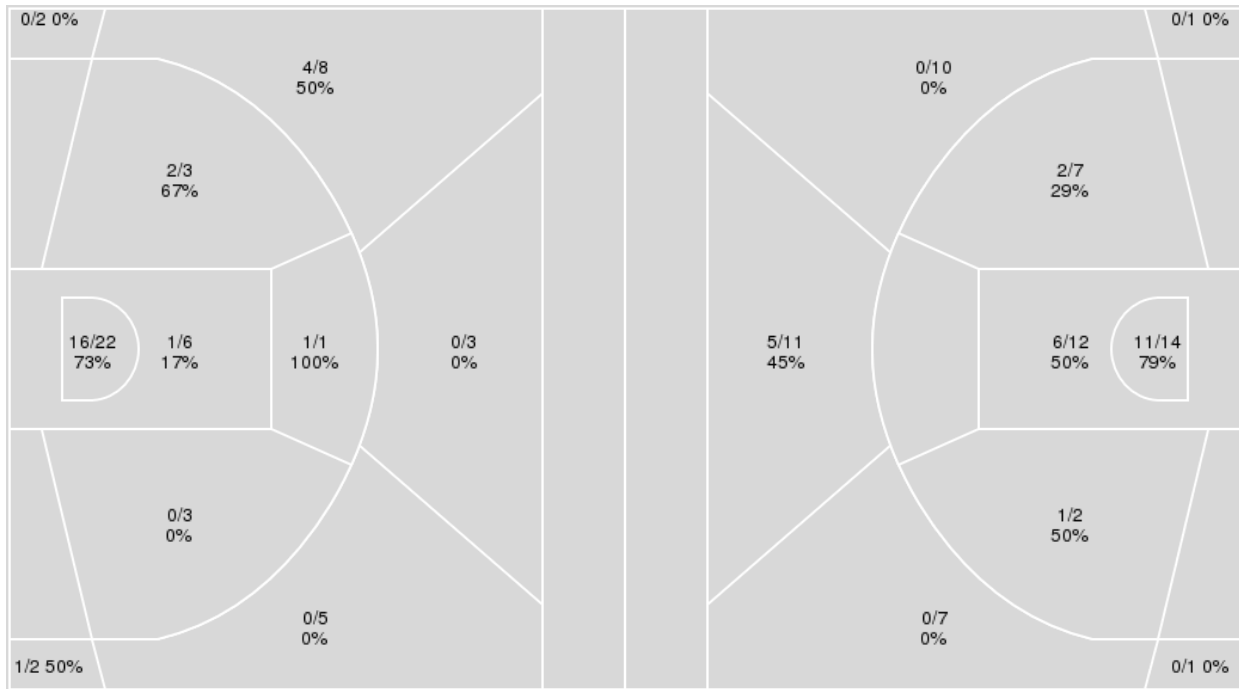

Officials: Ted Valentine, Bert Smith, A.J. Desai

{ Players => 0, 1, 2, 3, 4, 5, 12, 14, 20, 22, 23, 24, 25, 31; } FG Types => All; Results => All;

{ Players => 0, 1, 3, 4, 5, 10, 11, 12, 13, 14, 15, 20, 21, 23, 24, 30, 33, 45; } FG Types => All; Results => All;

Notre Dame

Louisville

Notre Dame	M/A	%
Field Goals	25/55	45
2 Points	20/35	57
3 Points	5/20	25
Free Throws	8/13	62

Louisville	M/A	%
Field Goals	25/65	38
2 Points	20/35	57
3 Points	5/30	17
Free Throws	2/3	67