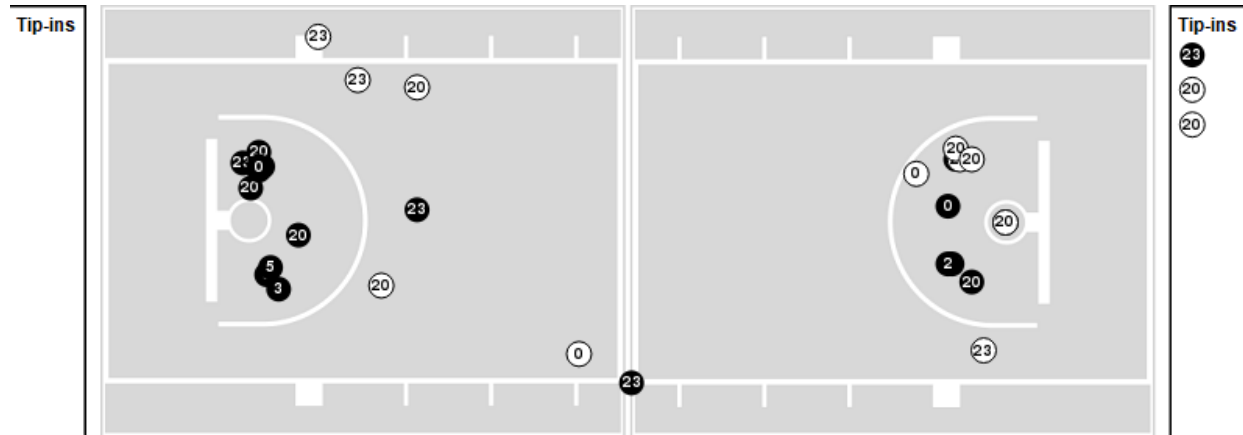

Blow Up Chart

N Made   **(N)** Missed   N - Player Number

Notre Dame	M/A	%
Field Goals	25/55	45
2 Points	20/35	57
3 Points	5/20	25
Free Throws	8/13	62

Notre Dame	M/A	%
Points in the Paint	34 (17 / 28)	61
Fast Break Points	6 (3/4)	75
Second Chance Points	7 (3/7)	43
Effective FG%	50