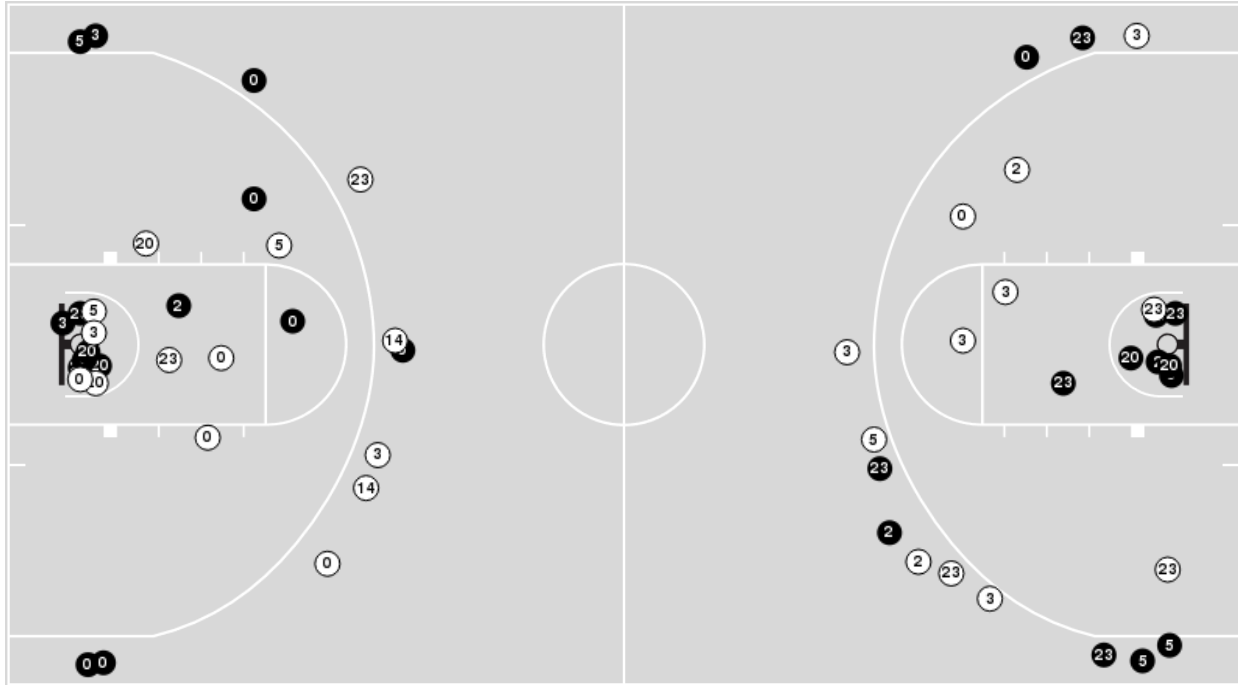

Officials: Lee Cassell, Earl Walton, Justin Porterfield

Players => 0, 1, 2, 3, 4, 5, 12, 14, 20, 22, 23, 24, 25, 31 FG Types=>All Results=>All

Notre Dame

All Field Goals