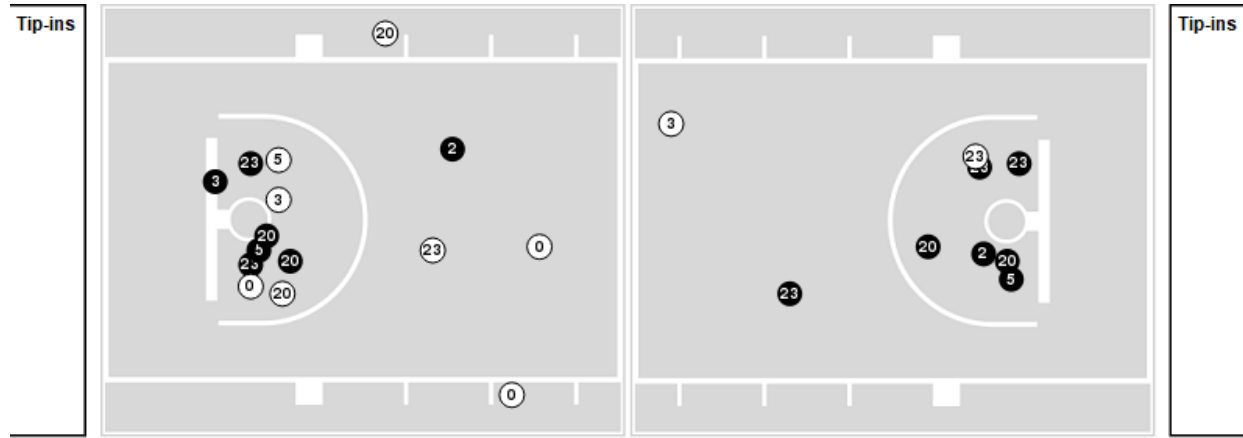

Officials: Lee Cassell, Earl Walton, Justin Porterfield

Players => 0, 1, 2, 3, 4, 5, 12, 14, 20, 22, 23, 24, 25, 31 FG Types=>All Results=>All

Notre Dame

All Field Goals

Blow Up Chart

● Made ○ Missed N - Player Number