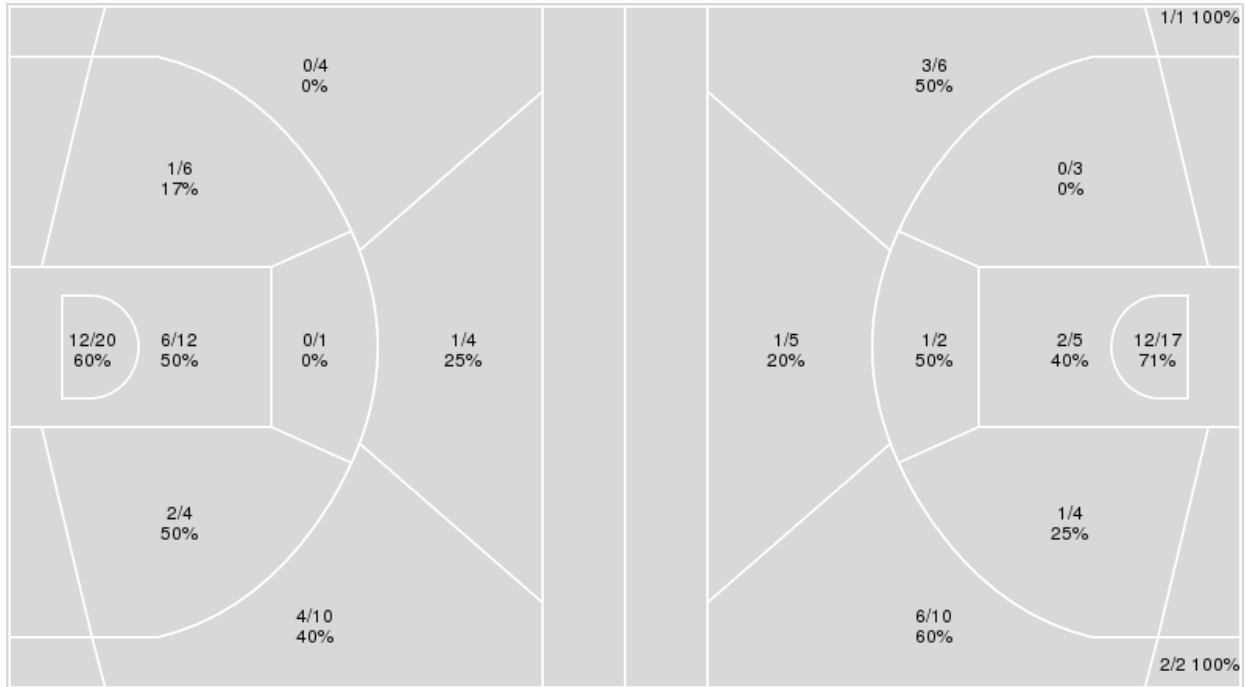

Notre Dame at Clemson

02/12/22 Littlejohn Coliseum, Clemson
2021-22 Clemson Men's Basketball

Game Time: 7:00 PM
Game Duration: 1:44
Attendance: 7,524

Officials: Lee Cassell, Earl Walton, Justin Porterfield

{ Players => 0, 1, 2, 3, 4, 5, 10, 11, 12, 13, 14, 15, 24, 32, 33; } FG
Types => All; Results => All;

{ Players => 0, 1, 2, 3, 4, 5, 12, 14, 20, 22, 23, 24, 25, 31; } FG Types
=> All; Results => All;

Clemson

Notre Dame

Clemson	M/A	%
Field Goals	26/61	43
2 Points	21/43	49
3 Points	5/18	28
Free Throws	4/5	80

Notre Dame	M/A	%
Field Goals	29/55	53
2 Points	16/31	52
3 Points	13/24	54
Free Throws	5/10	50