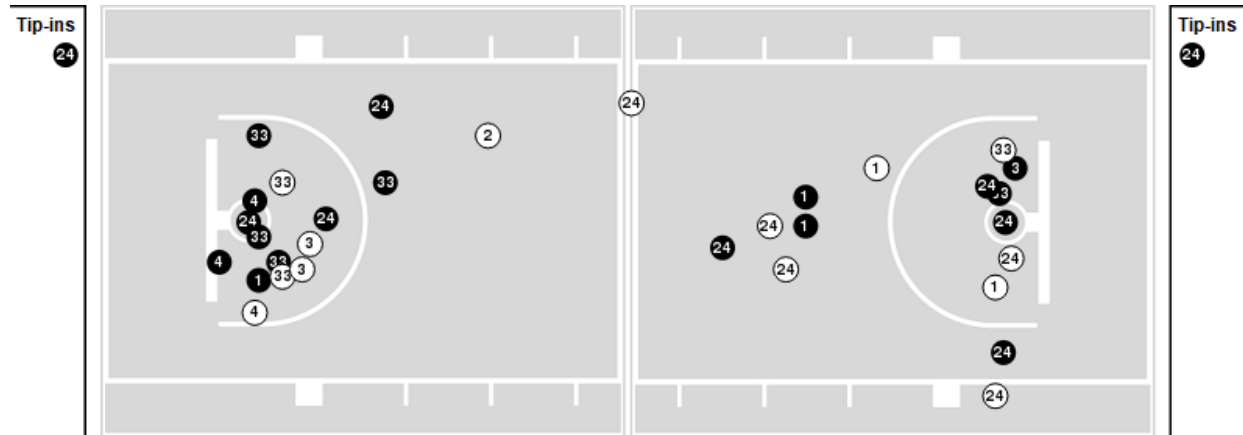

Officials: Lee Cassell, Earl Walton, Justin Porterfield

Players => 0, 1, 2, 3, 4, 5, 10, 11, 12, 13, 14, 15, 24, 32, 33 FG Types=>All Results=>All

Clemson

All Field Goals

Blow Up Chart

● Made ○ Missed N - Player Number