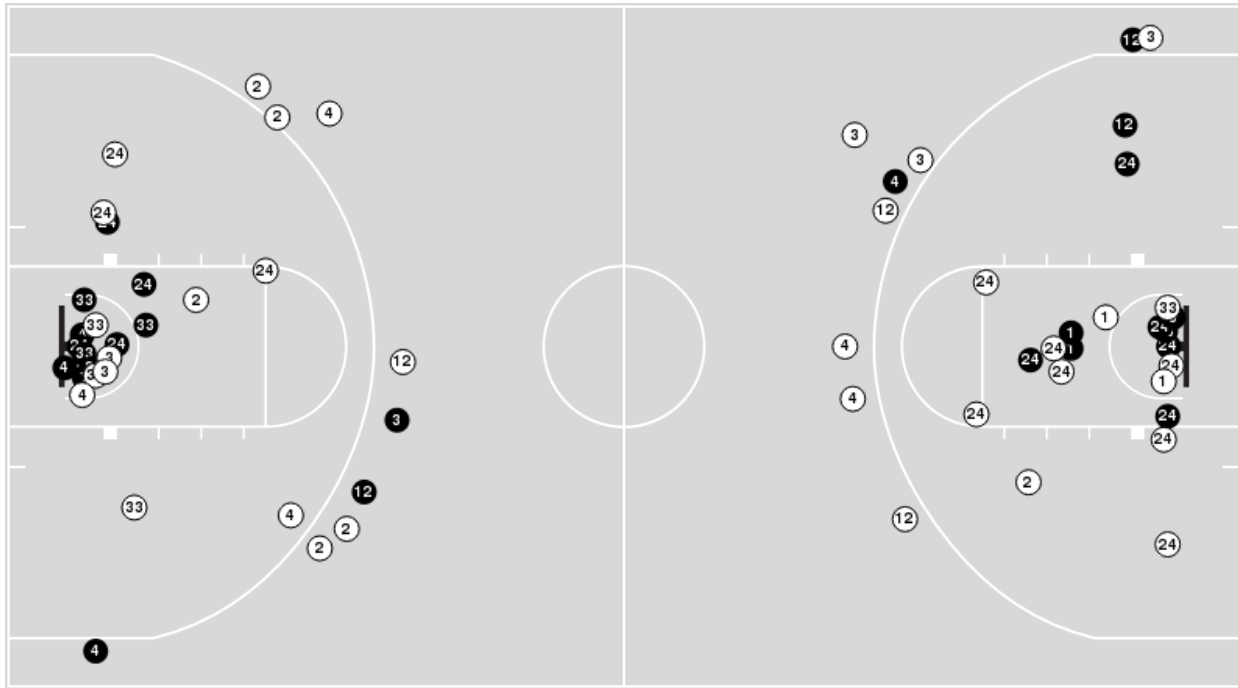

Officials: Lee Cassell, Earl Walton, Justin Porterfield

Players => 0, 1, 2, 3, 4, 5, 10, 11, 12, 13, 14, 15, 24, 32, 33 FG Types=>All Results=>All

Clemson

All Field Goals