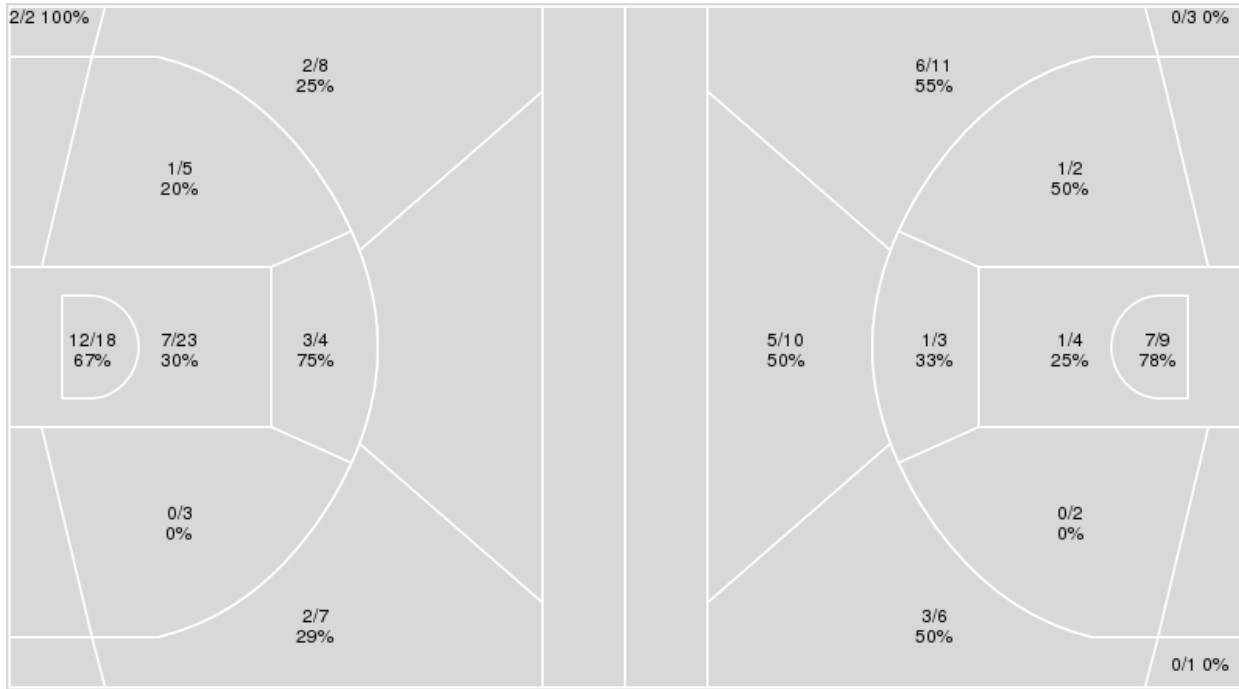

Officials: Bill Covinton Jr., Roger Ayers, Raymie Styons

{ Players => All; } FG Types => All; Results => All;

{ Players => 0, 1, 2, 3, 4, 5, 12, 14, 20, 22, 23, 24, 25, 31; } FG Types
=> All; Results => All;

Wake Forest

Notre Dame

Wake Forest	M/A	%
Field Goals	29/70	41
2 Points	23/53	43
3 Points	6/17	35
Free Throws	15/16	94

Notre Dame	M/A	%
Field Goals	24/51	47
2 Points	10/20	50
3 Points	14/31	45
Free Throws	12/14	86