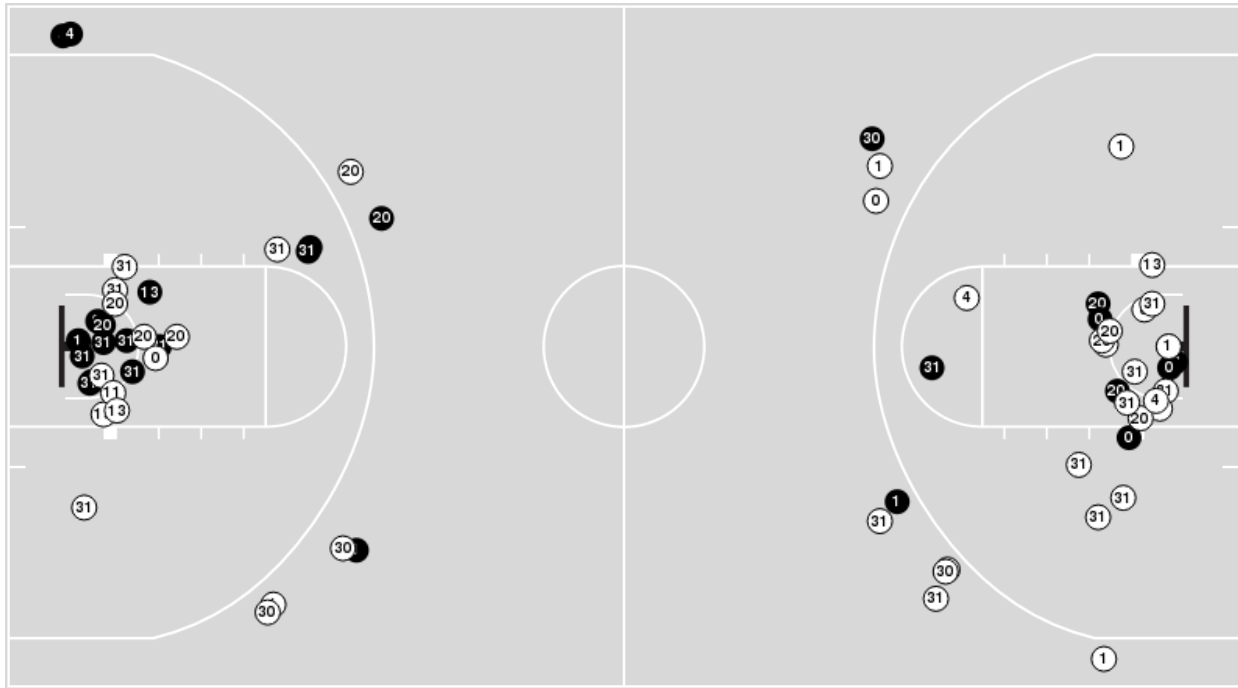

Players => AllFG Types=>AllResults=>All

Wake Forest

All Field Goals