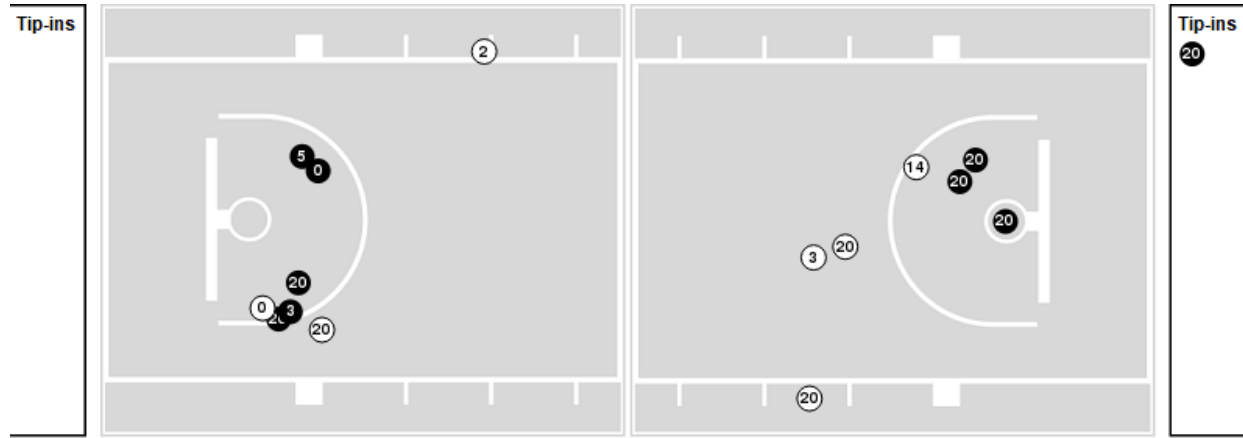

Blow Up Chart

N Made   **O** Missed   N - Player Number

Notre Dame	M/A	%
Field Goals	24/51	47
2 Points	10/20	50
3 Points	14/31	45
Free Throws	12/14	86

Notre Dame	M/A	%
Points in the Paint	16 (8 / 13)	62
Fast Break Points	11 (5/6)	83
Second Chance Points	4 (2/2)	100
Effective FG%	61