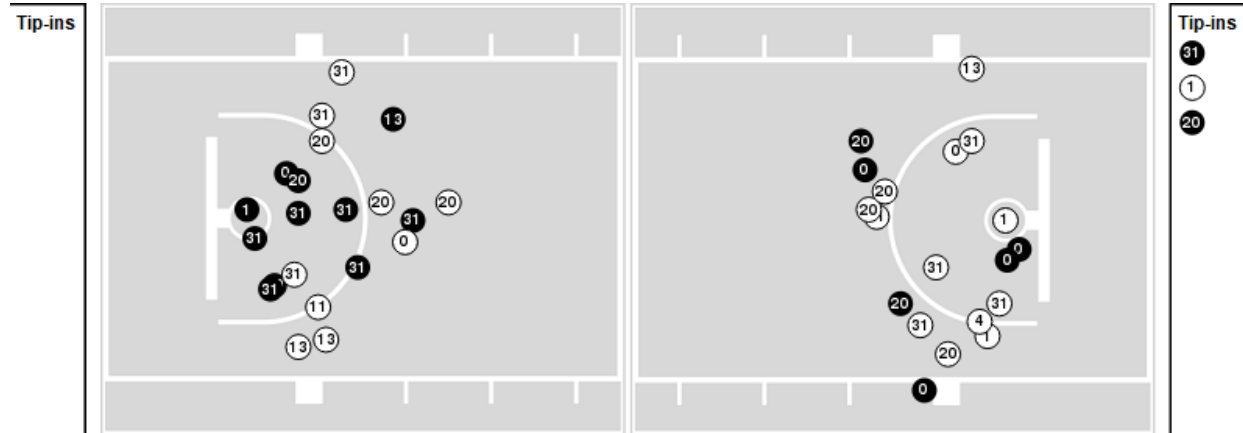

Blow Up Chart

N Made   **O** Missed   **N** - Player Number

Wake Forest	M/A	%
Field Goals	29/70	41
2 Points	23/53	43
3 Points	6/17	35
Free Throws	15/16	94

Wake Forest	M/A	%
Points in the Paint	38 (19 / 41)	46
Fast Break Points	11 (7/7)	100
Second Chance Points	16 (11/15)	73
Effective FG%	46