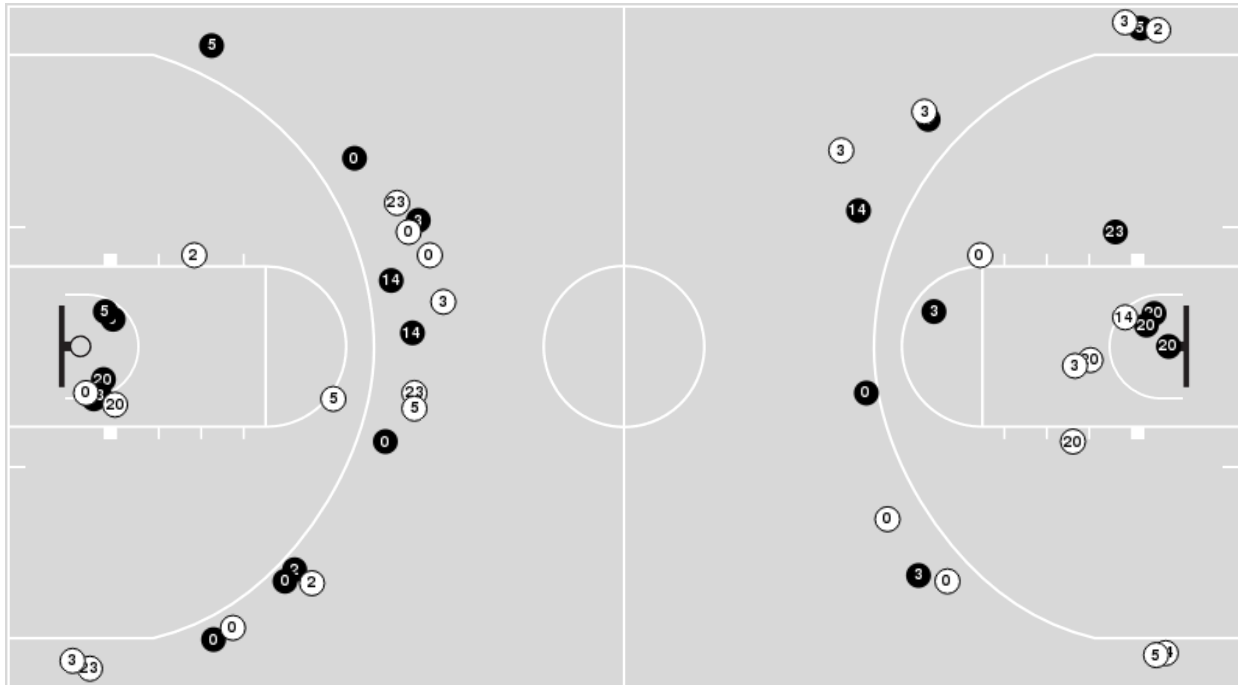

Officials: Bill Covinton Jr., Roger Ayers, Raymie Styons

Players => 0, 1, 2, 3, 4, 5, 12, 14, 20, 22, 23, 24, 25, 31 FG Types=>All Results=>All

Notre Dame

All Field Goals