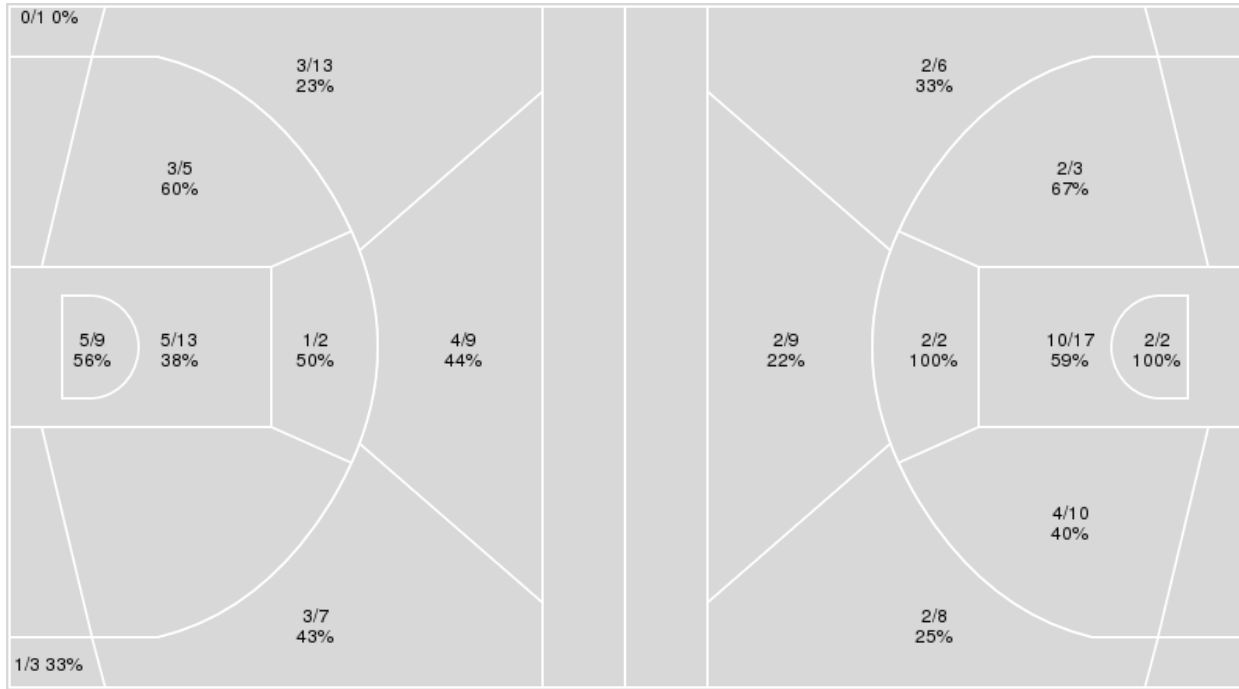

Officials: Brian Dorsey, Jeffrey Anderson, Matt Potter

{ Players => 0, 1, 2, 3, 4, 5, 12, 14, 20, 22, 23, 24, 25, 31; } FG Types
=> All; Results => All;

{ Players => 0, 1, 2, 5, 10, 11, 12, 13, 14, 21, 23, 24, 25, 32, 33, 34, 35;
} FG Types => All; Results => All;

Notre Dame

Syracuse

Notre Dame	M/A	%
Field Goals	25/62	40
2 Points	14/29	48
3 Points	11/33	33
Free Throws	18/21	86

Syracuse	M/A	%
Field Goals	26/57	46
2 Points	20/34	59
3 Points	6/23	26
Free Throws	11/15	73