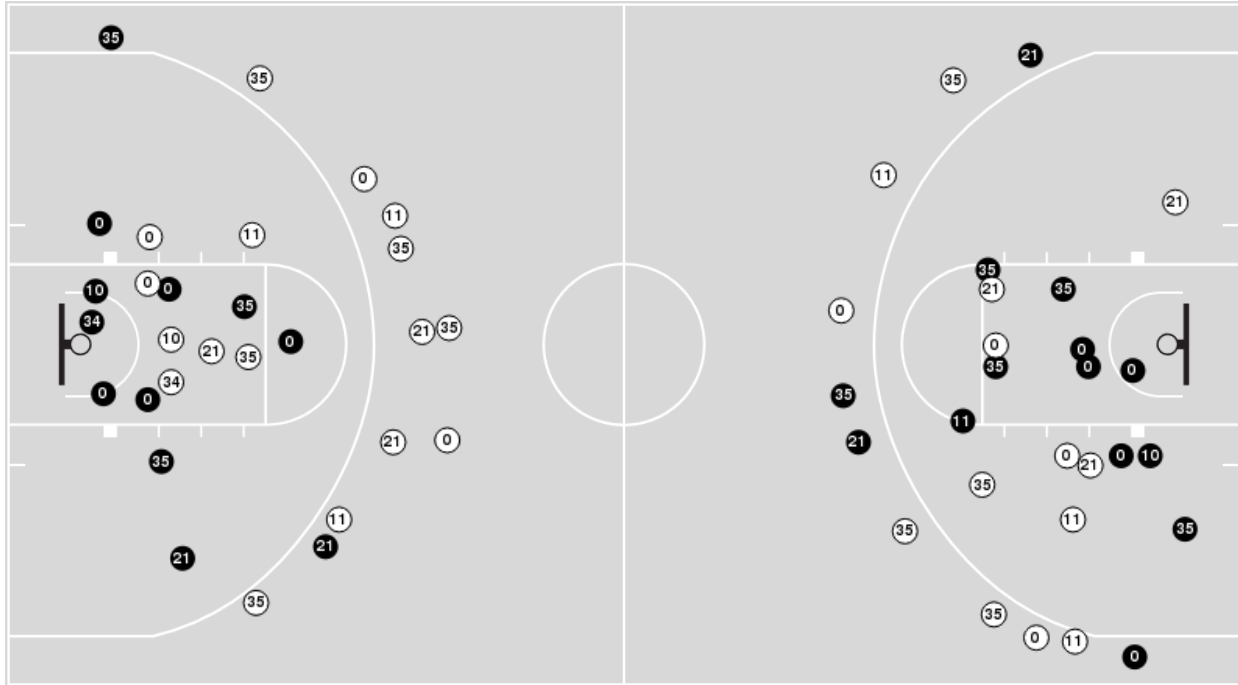

Officials: Brian Dorsey, Jeffrey Anderson, Matt Potter

Players => 0, 1, 2, 5, 10, 11, 12, 13, 14, 21, 23, 24, 25, 32, 33, 34, 35 FG Types=>All Results=>All

Syracuse

All Field Goals