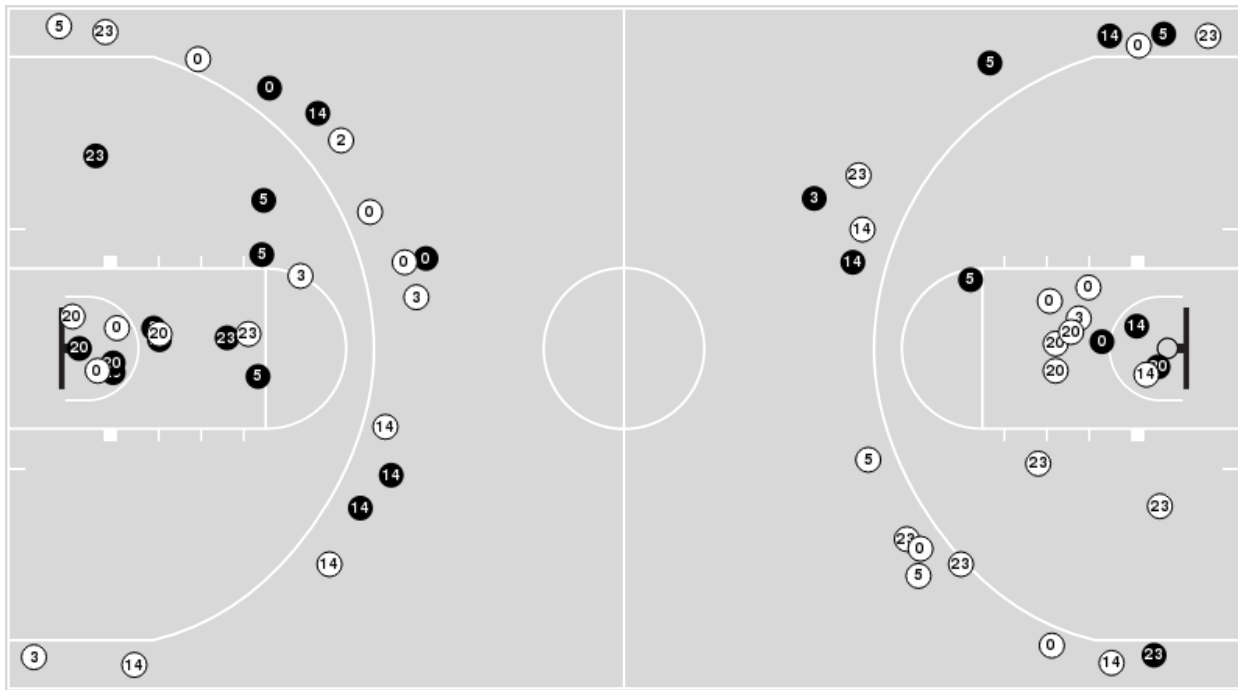

Officials: Brian Dorsey, Jeffrey Anderson, Matt Potter

Players => 0, 1, 2, 3, 4, 5, 12, 14, 20, 22, 23, 24, 25, 31 FG Types=>All Results=>All

Notre Dame

All Field Goals