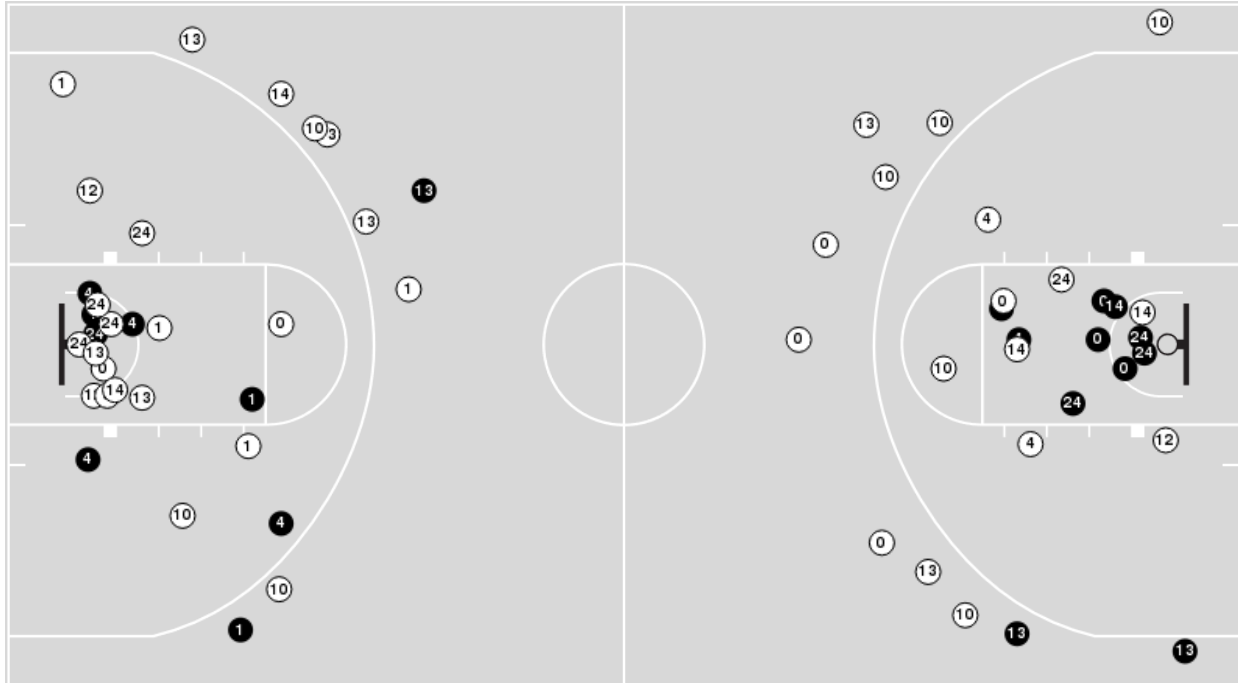

Officials: Ted Valentine, Brent Hampton, Justin Porterfield

Players => 0, 1, 2, 3, 4, 5, 10, 11, 12, 13, 14, 23, 24, 30, 33, 35, 43 FG Types=>All Results=>All

Georgia Tech

All Field Goals