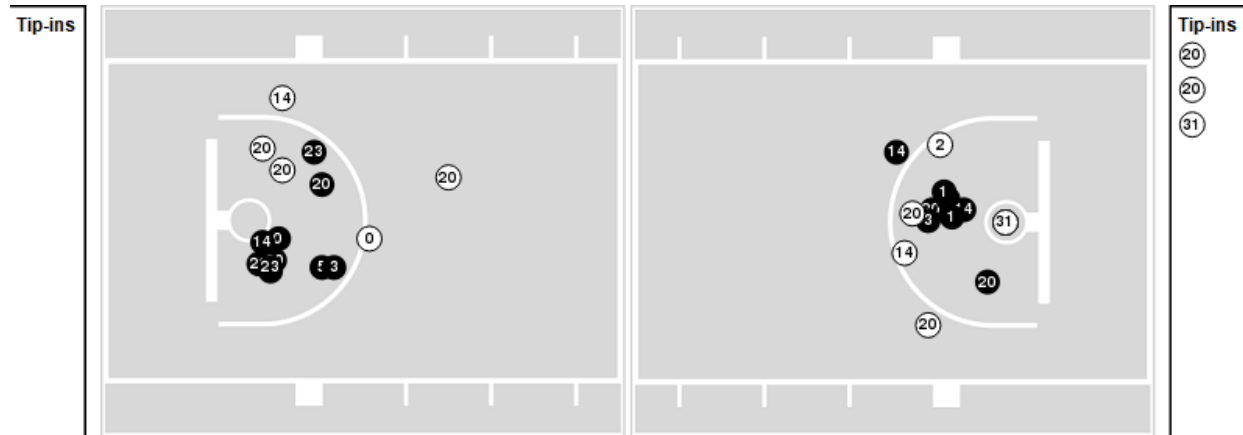

Blow Up Chart

● Made ○ Missed N - Player Number

Notre Dame	M/A	%
Field Goals	32/56	57
2 Points	19/33	58
3 Points	13/23	57
Free Throws	13/16	81

Notre Dame	M/A	%
Points in the Paint	38 (19 / 31)	61
Fast Break Points	12 (5/5)	100
Second Chance Points	7 (5/8)	63
Effective FG%	69