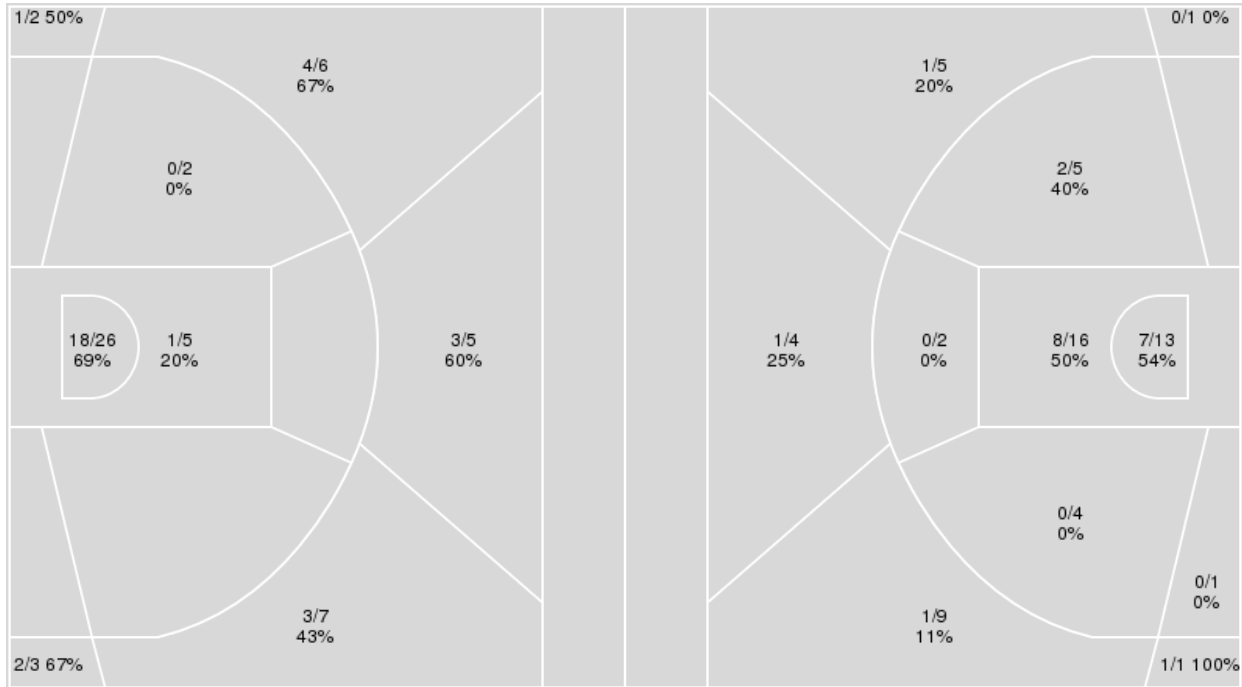

Officials: Ted Valentine, Brent Hampton, Justin Porterfield

{ Players => 0, 1, 2, 3, 4, 5, 12, 14, 20, 22, 23, 24, 25, 31; } FG Types
=> All; Results => All;

{ Players => 0, 1, 2, 3, 4, 5, 10, 11, 12, 13, 14, 23, 24, 30, 33, 35, 43; }
FG Types => All; Results => All;

Notre Dame

Georgia Tech

Notre Dame	M/A	%
Field Goals	32/56	57
2 Points	19/33	58
3 Points	13/23	57
Free Throws	13/16	81

Georgia Tech	M/A	%
Field Goals	21/61	34
2 Points	17/41	41
3 Points	4/20	20
Free Throws	10/16	62