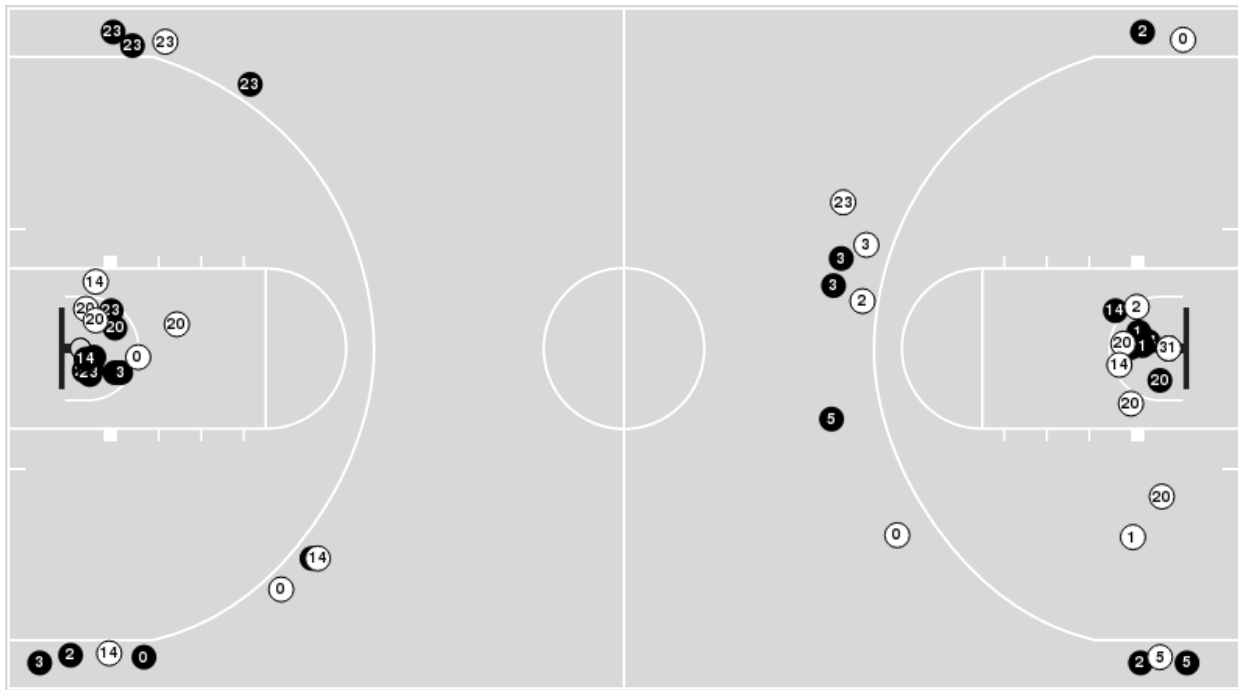

Officials: Ted Valentine, Brent Hampton, Justin Porterfield

Players => 0, 1, 2, 3, 4, 5, 12, 14, 20, 22, 23, 24, 25, 31 FG Types=>All Results=>All

Notre Dame

All Field Goals