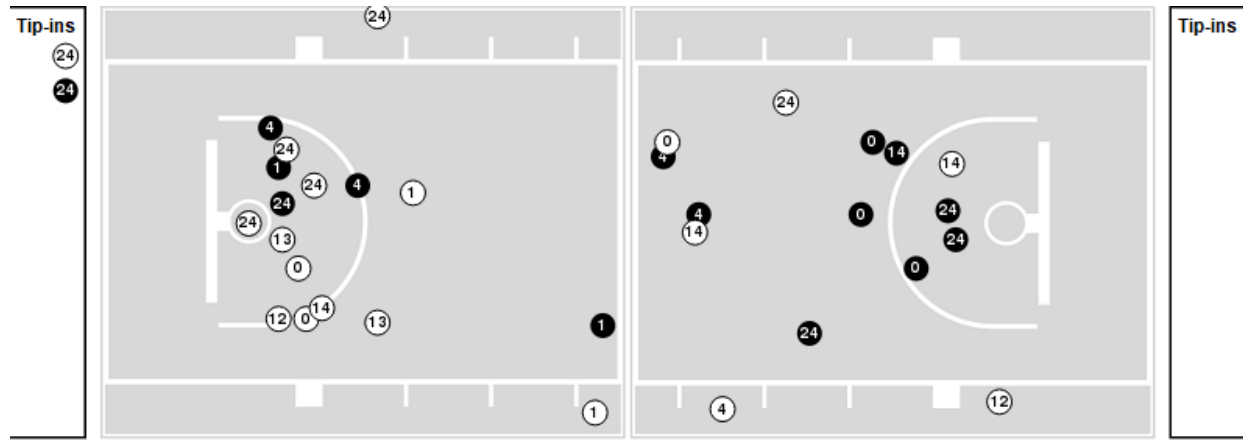

Officials: Ted Valentine, Brent Hampton, Justin Porterfield

Players => 0, 1, 2, 3, 4, 5, 10, 11, 12, 13, 14, 23, 24, 30, 33, 35, 43 FG Types=>All Results=>All

Georgia Tech

All Field Goals

Blow Up Chart

● Made ○ Missed N - Player Number