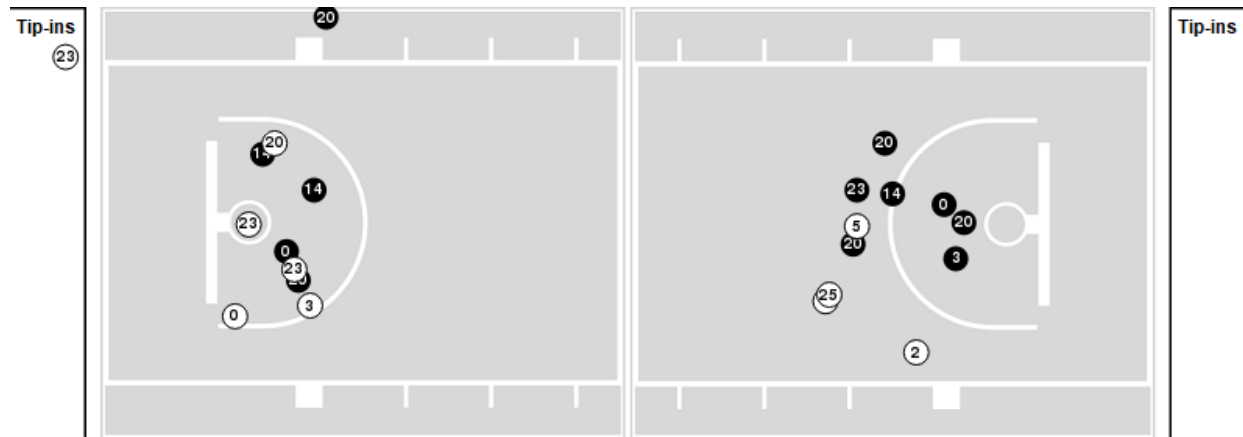

Blow Up Chart

● Made ○ Missed N - Player Number

Notre Dame	M/A	%
Field Goals	27/48	56
2 Points	13/24	54
3 Points	14/24	58
Free Throws	10/14	71

Notre Dame	M/A	%
Points in the Paint	22 (11 / 20)	55
Fast Break Points	0 (0/0)	0
Second Chance Points	4 (2/5)	40
Effective FG%	71