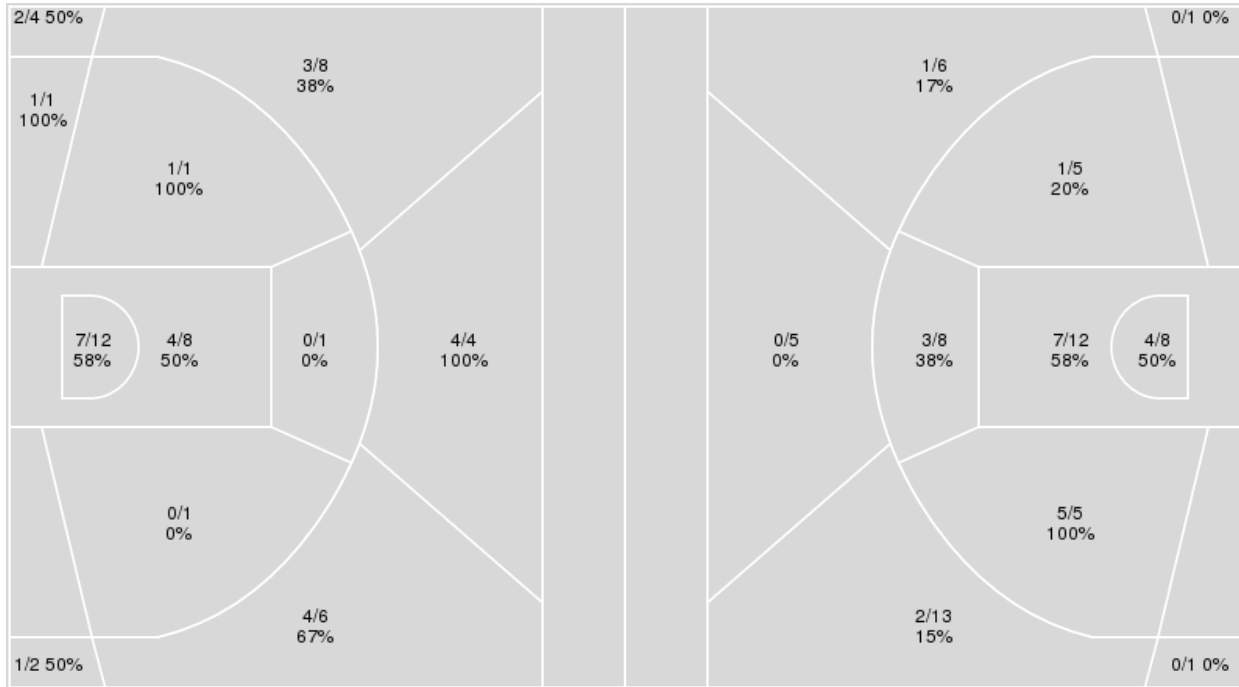

Officials: Brian Dorsey, Clarence Armstrong, Tony Henderson

{ Players => 0, 1, 2, 3, 4, 5, 12, 14, 20, 22, 23, 24, 25, 31; } FG Types
=> All; Results => All;

{ Players => 1, 2, 3, 4, 5, 11, 12, 13, 14, 15, 21, 22, 23, 24, 31, 35, 42; }
FG Types => All; Results => All;

Notre Dame

Pittsburgh

Notre Dame	M/A	%
Field Goals	27/48	56
2 Points	13/24	54
3 Points	14/24	58
Free Throws	10/14	71

Pittsburgh	M/A	%
Field Goals	23/64	36
2 Points	20/38	53
3 Points	3/26	12
Free Throws	5/7	71