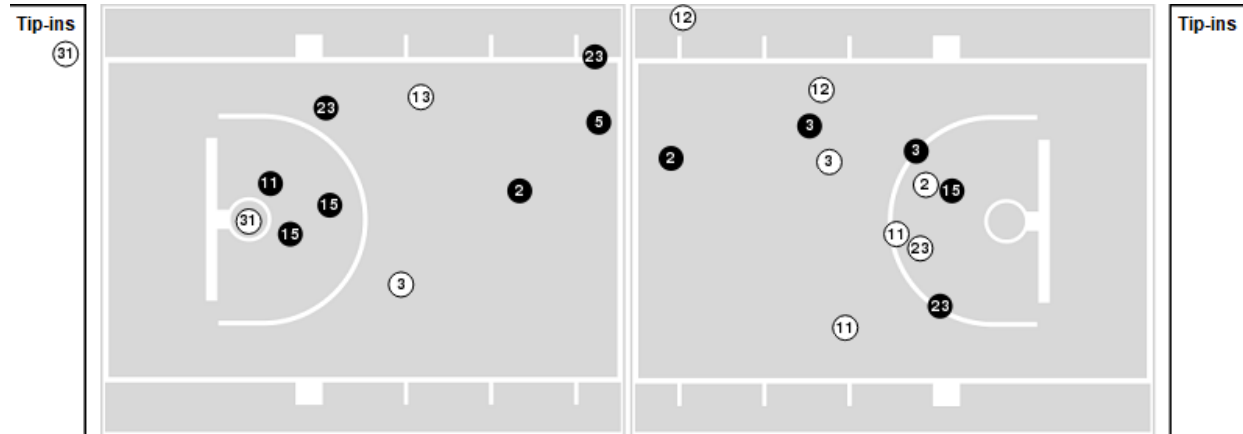

Officials: Brian Dorsey, Clarence Armstrong, Tony Henderson

Players => 1, 2, 3, 4, 5, 11, 12, 13, 14, 15, 21, 22, 23, 24, 31, 35, 42FG Types=>AllResults=>All

Pittsburgh

All Field Goals

Blow Up Chart

● Made ○ Missed N - Player Number