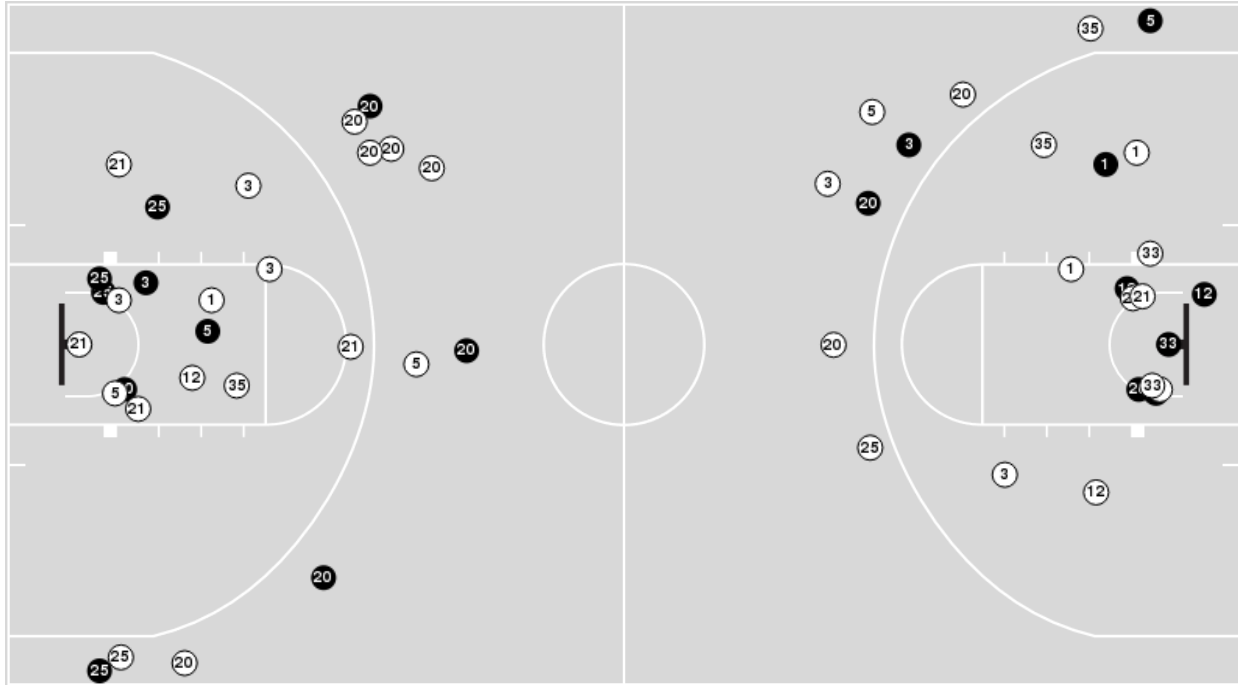

Players => AllFG Types=>AllResults=>All
Miami (FL)

All Field Goals