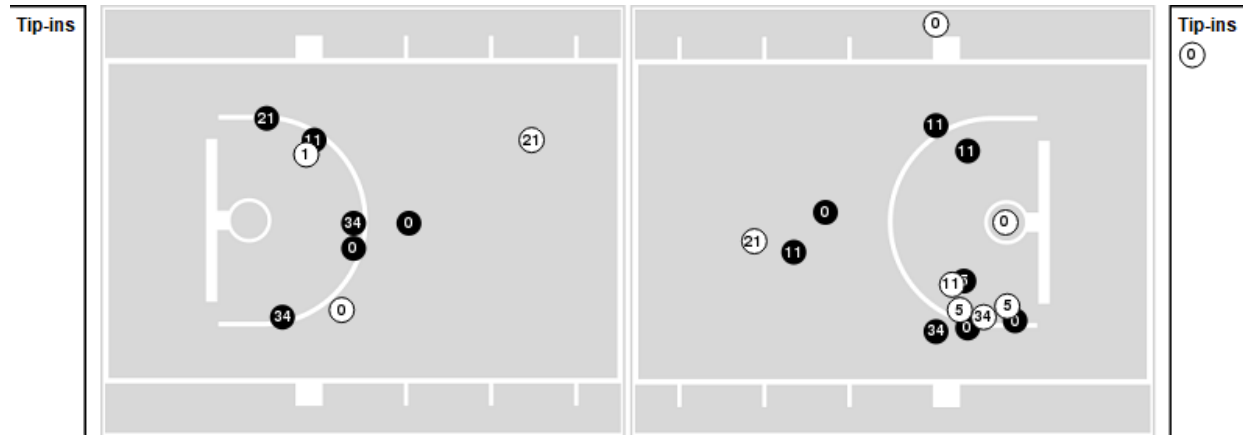

Blow Up Chart

N Made   **O** Missed   N - Player Number

Notre Dame	M/A	%
Field Goals	22/51	43
2 Points	16/35	46
3 Points	6/16	38
Free Throws	4/6	67

Notre Dame	M/A	%
Points in the Paint	28 (14 / 23)	61
Fast Break Points	4 (2/2)	100
Second Chance Points	2 (1/3)	33
Effective FG%	49