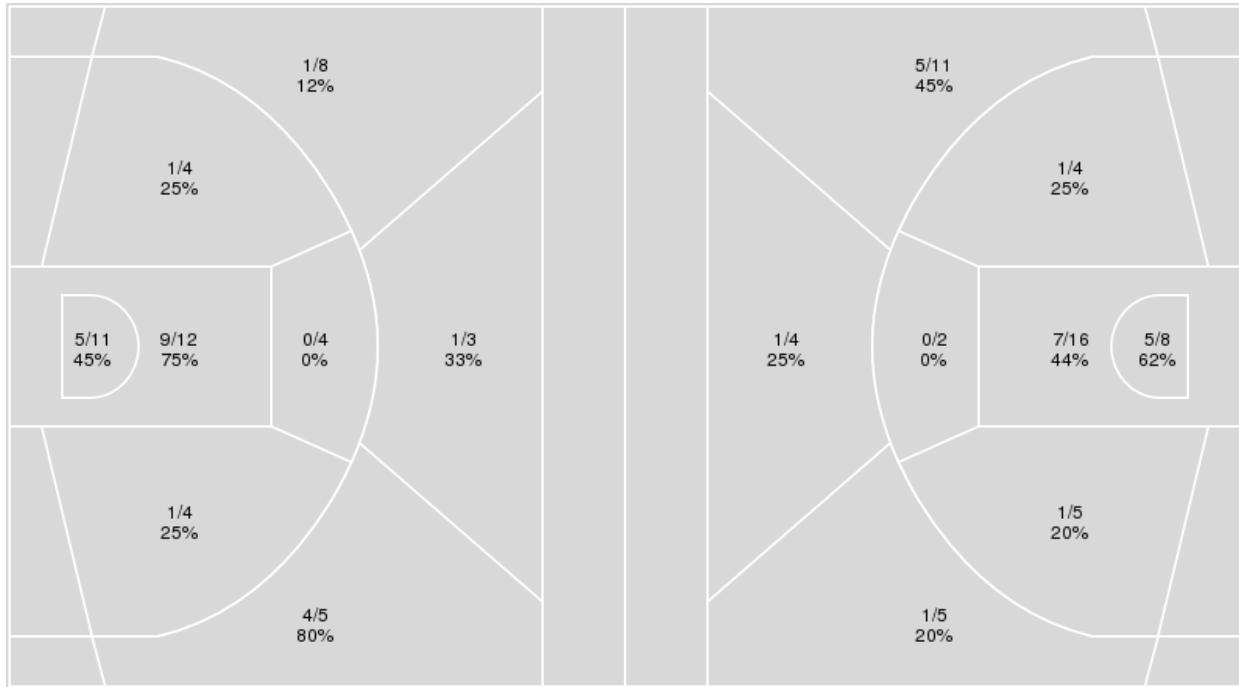

Officials: Dee Kantner, Carla Fountain, Tiara Cruse

{ Players => All; } FG Types => All; Results => All;

{ Players => All; } FG Types => All; Results => All;

Notre Dame

Miami (FL)

Notre Dame	M/A	%
Field Goals	22/51	43
2 Points	16/35	46
3 Points	6/16	38
Free Throws	4/6	67

Miami (FL)	M/A	%
Field Goals	21/55	38
2 Points	14/35	40
3 Points	7/20	35
Free Throws	8/14	57