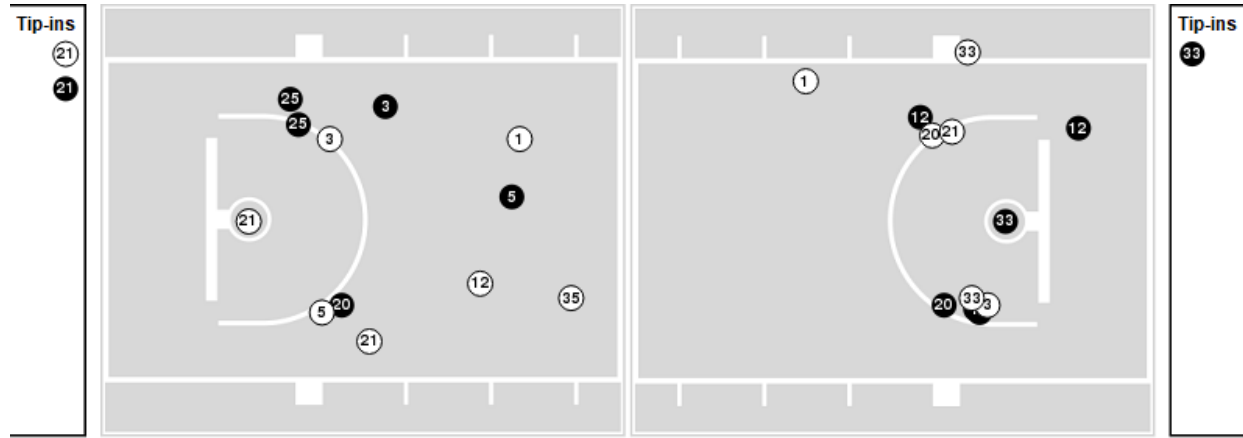

Blow Up Chart

N Made   **O** Missed   N - Player Number

Miami (FL)	M/A	%
Field Goals	21/55	38
2 Points	14/35	40
3 Points	7/20	35
Free Throws	8/14	57

Miami (FL)	M/A	%
Points in the Paint	24 (12 / 24)	50
Fast Break Points	4 (2/2)	100
Second Chance Points	10 (7/11)	64
Effective FG%	45