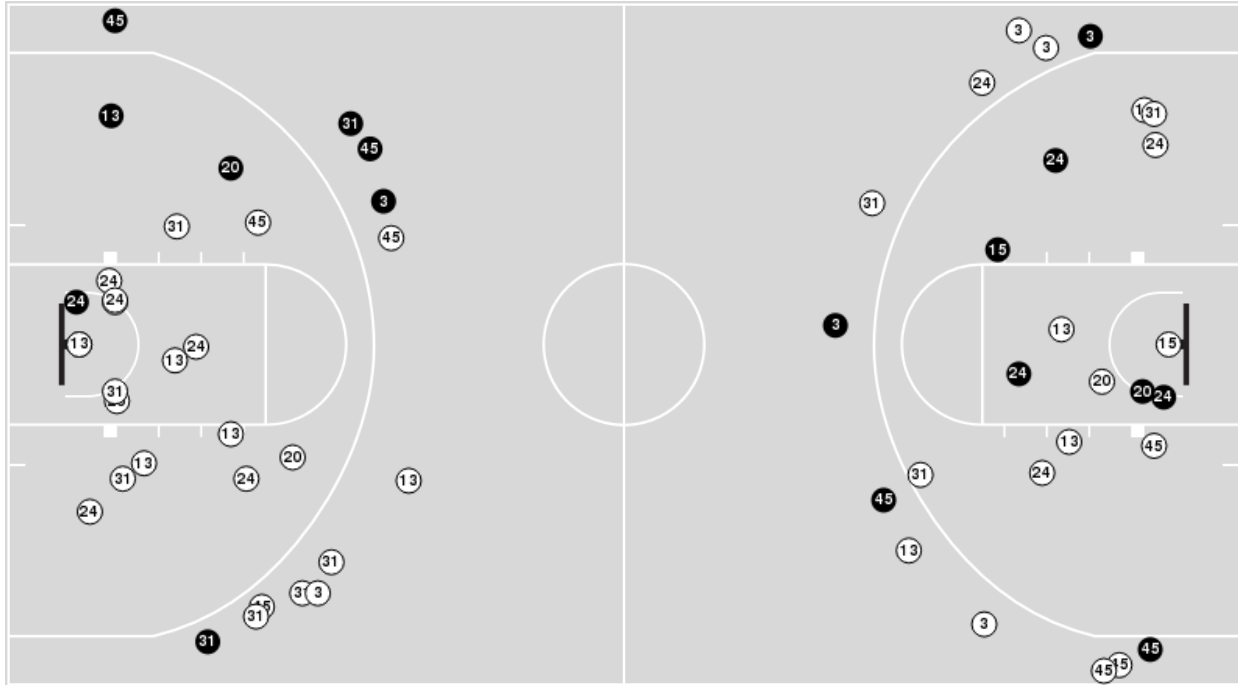

Officials: Denise Brooks, Jeff Smith, Talisa Green

Players => AllFG Types=>AllResults=>All
Georgia Tech

All Field Goals