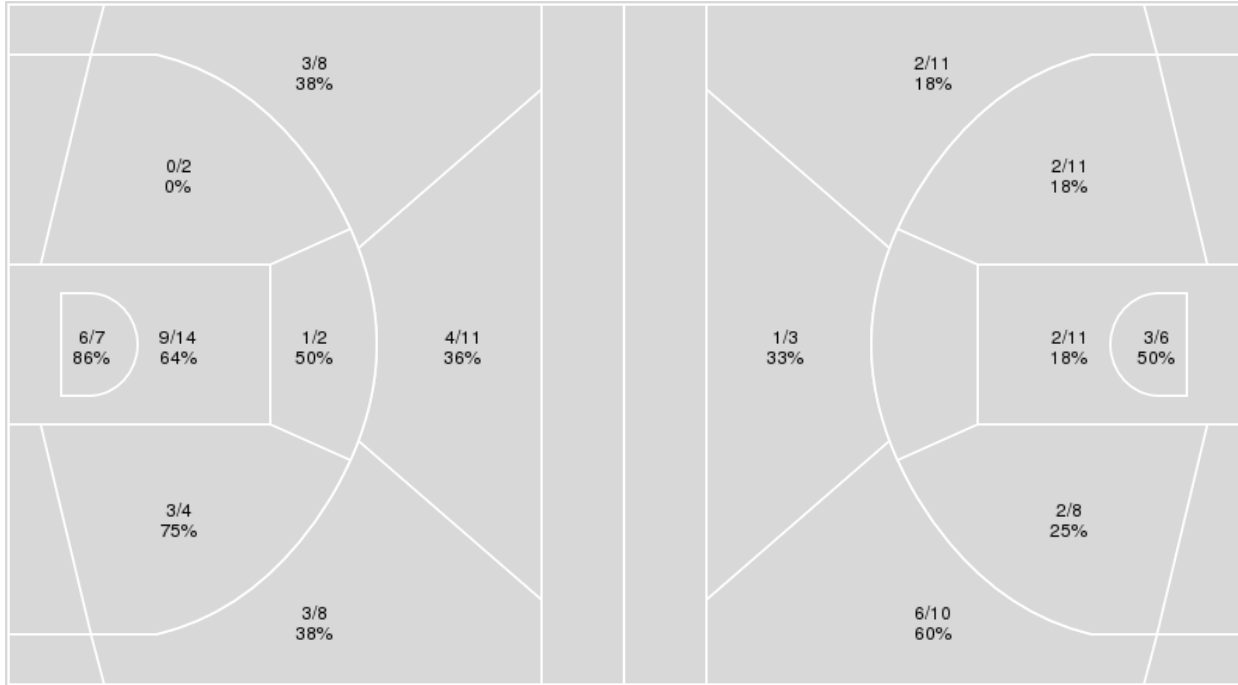

Officials: Denise Brooks, Jeff Smith, Talisa Green

{ Players => All; } FG Types => All; Results => All;

{ Players => All; } FG Types => All; Results => All;

Notre Dame

Georgia Tech

Notre Dame	M/A	%
Field Goals	29/56	52
2 Points	19/29	66
3 Points	10/27	37
Free Throws	3/6	50

Georgia Tech	M/A	%
Field Goals	18/60	30
2 Points	9/36	25
3 Points	9/24	38
Free Throws	8/10	80