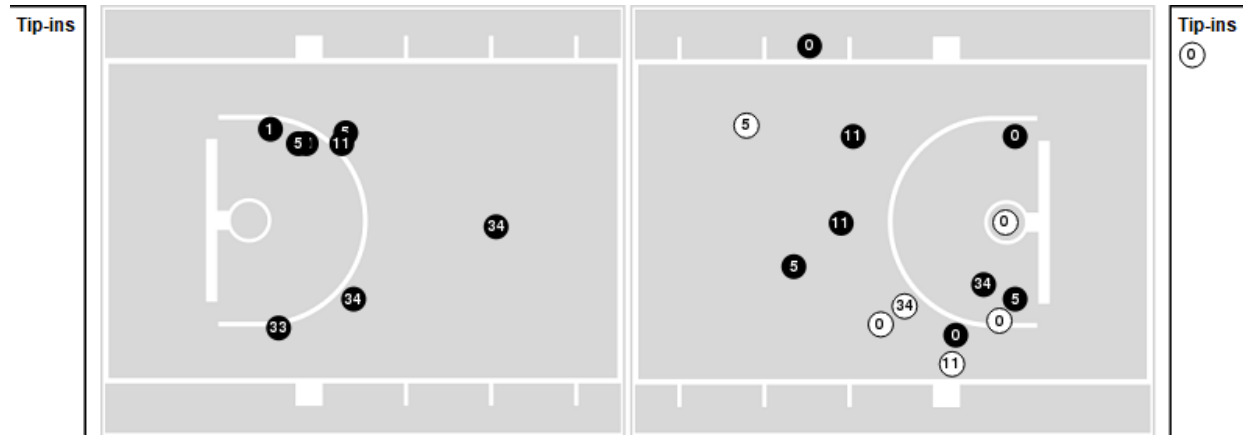

Blow Up Chart

N Made   **(N)** Missed   N - Player Number

Notre Dame	M/A	%
Field Goals	29/56	52
2 Points	19/29	66
3 Points	10/27	37
Free Throws	3/6	50

Notre Dame	M/A	%
Points in the Paint	30 (15 / 21)	71
Fast Break Points	5 (2/4)	50
Second Chance Points	7 (3/5)	60
Effective FG%	61