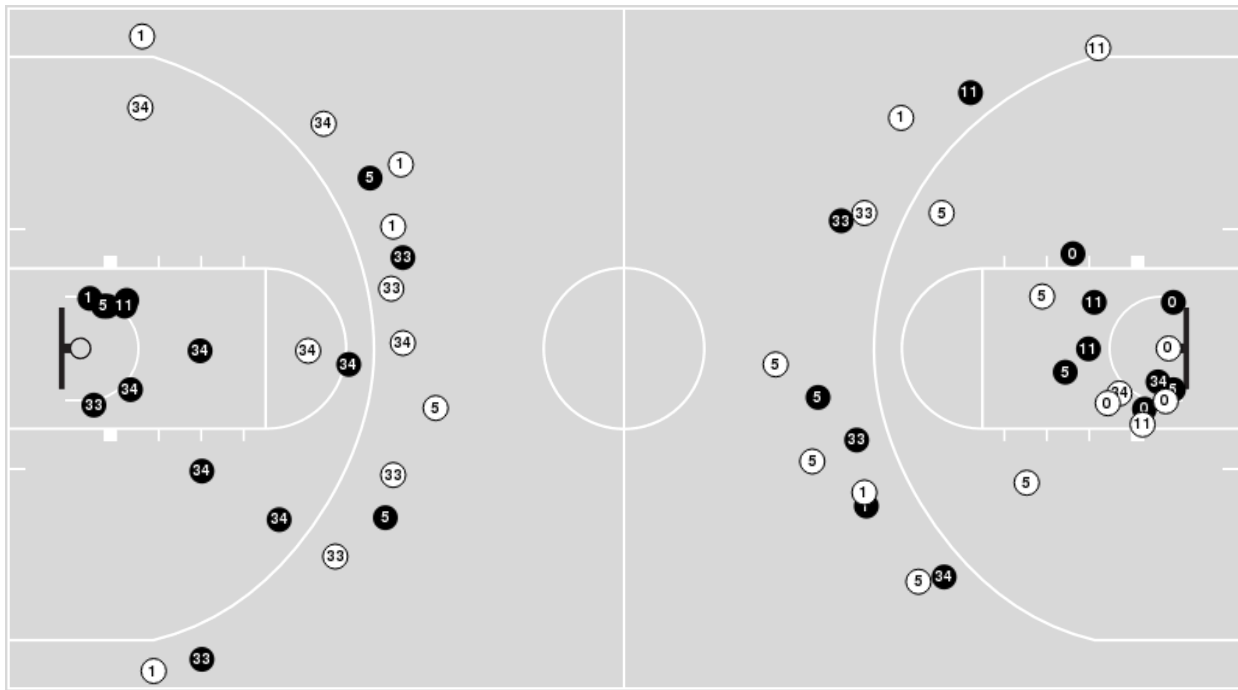

Officials: Denise Brooks, Jeff Smith, Talisa Green

Players => AllFG Types=>AllResults=>All

Notre Dame

All Field Goals