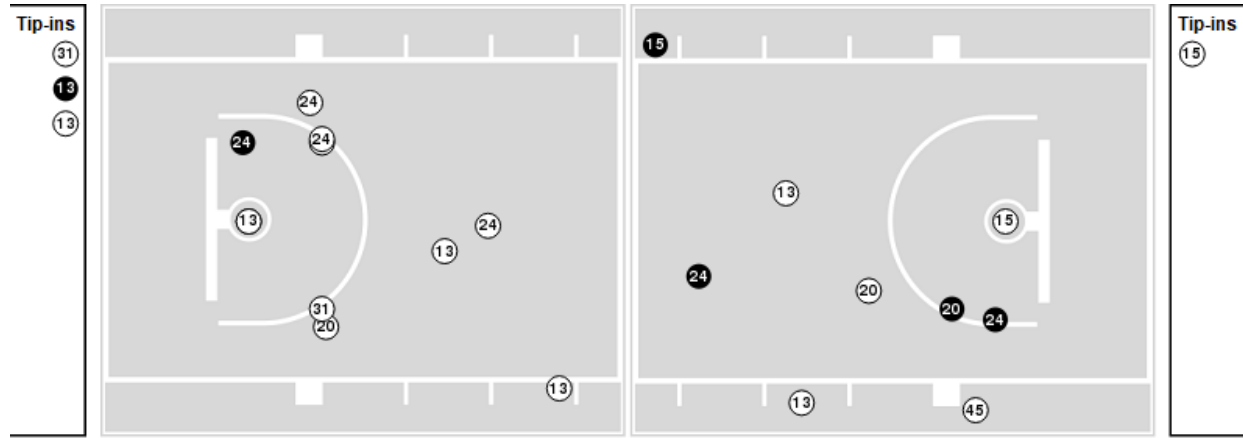

Blow Up Chart

● Made   ○ Missed   N - Player Number

Georgia Tech	M/A	%
Field Goals	18/60	30
2 Points	9/36	25
3 Points	9/24	38
Free Throws	8/10	80

Georgia Tech	M/A	%
Points in the Paint	10 (5 / 17)	29
Fast Break Points	4 (2/2)	100
Second Chance Points	7 (5/11)	45
Effective FG%	38