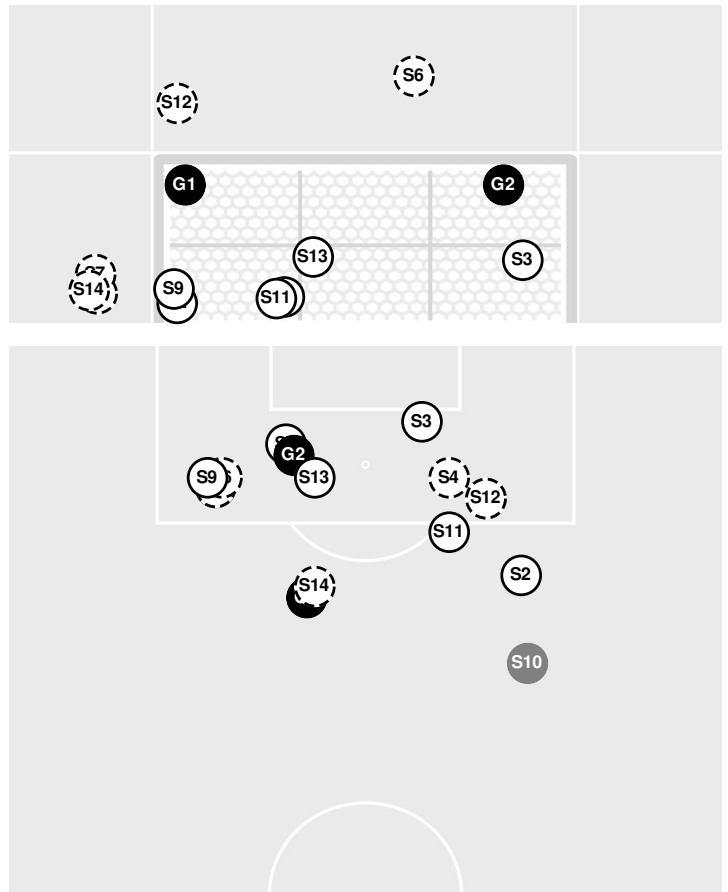

NOTRE DAME 2, SAINT LOUIS 0

Official Soccer Shot Chart - Final
Notre Dame vs Saint Louis
 8/25/2022 Robert R. Hermann Stadium, St. Louis
 2022-23 Women's Soccer

Match Time: 7:00 PM
Match Duration: 03:42
Attendance: 4273

Officials: Matthew Geringer, Matthew Rodman, Tomasz Kuczwarra, Stephen Valle

Shots by Half Intervals	Billikens	1st Half	2nd Half
		2	0
	Fighting Irish	7	9

Shot Chart

BILLIKENS

FIGHTING IRISH

Shot Off Target
 Shot On Target
 Blocked
 Goal / Own Goal

Shot Summary

Official Soccer Shot Chart - Final
Notre Dame vs Saint Louis
8/25/2022 Robert R. Hermann Stadium, St. Louis
2022-23 Women's Soccer

Match Time: 7:00 PM
Match Duration: 03:42
Attendance: 4273