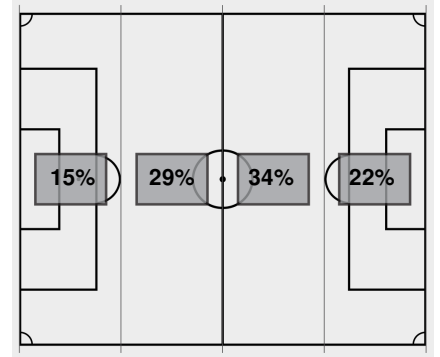

← Attacking Direction

_____
Official's signature