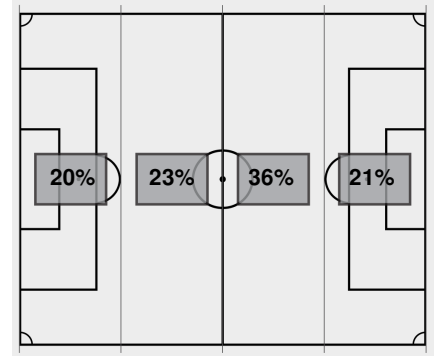

Stadium: Alumni Stadium

Officials: Referee: Kevin Morrison; Asst. Referee: Donald Williams; Erin Patterson; Alt. Official: Peter Charpentier;

Offsides: Pittsburgh 2, Notre Dame 0.

Attacking Direction →

5	TOTAL SHOTS	6
3	SHOTS ON TARGET	2
2	SAVES	2
3	CORNERS	1
2	OFFSIDES	0
0	YELLOW CARDS	0
0	RED CARDS	0
50%	POSSESSION TOTAL	50%