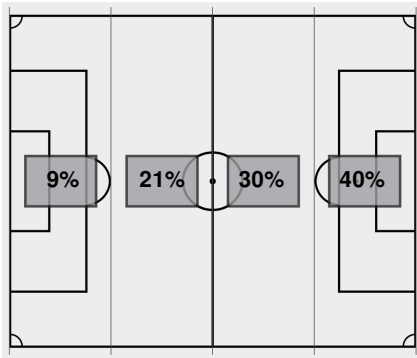

Offsides: Pittsburgh 3, Notre Dame 0.

Attacking Direction →

9	TOTAL SHOTS	15
5	SHOTS ON TARGET	6
5	SAVES	3
3	CORNERS	2
3	OFFSIDES	0
1	YELLOW CARDS	0
0	RED CARDS	0
55%	POSSESSION TOTAL	45%

← Attacking Direction