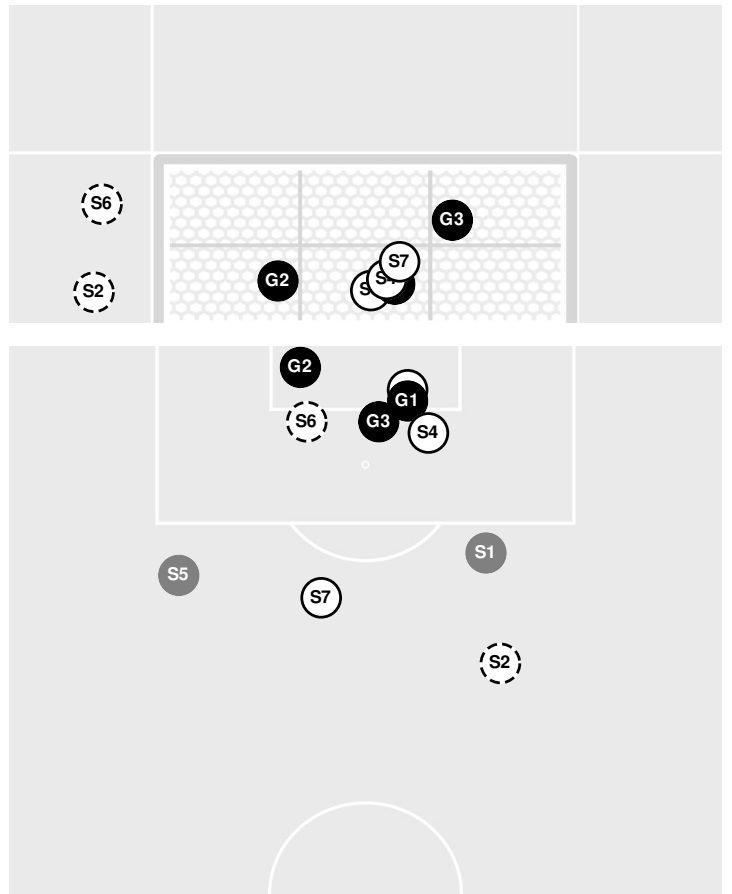

**Officials:** Kevin Morrison, Donald Williams, Erin Patterson, Peter Charpentier

Shots by Half Intervals	Fighting Irish		Panthers	
	1st Half	2nd Half	1st Half	2nd Half
	6	9	5	5

Shot Chart

FIGHTING IRISH

PANTHERS

(S) Shot Off Target    (S) Shot On Target    (S) Blocked    (G) Goal / Own Goal

Shot Summary

Official Soccer Shot Chart - Final  
**Pittsburgh vs Notre Dame**  
9/25/2022 Alumni Stadium, South Bend  
2022-23 Women's Soccer