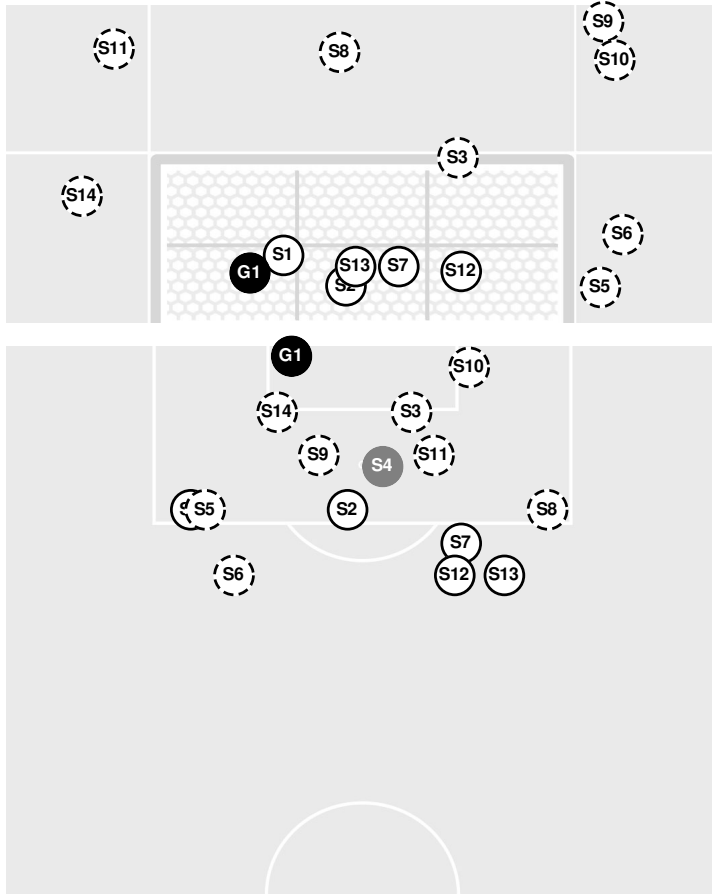

Official Soccer Shot Chart - Final
Pittsburgh vs Notre Dame
9/25/2022 Alumni Stadium, South Bend
2022-23 Women's Soccer

Match Time: 1:00 PM
Match Duration: 01:54
Attendance: 395

Officials: Kevin Morrison, Donald Williams, Erin Patterson, Peter Charpentier

Shots by Half Intervals	Fighting Irish		Panthers	
	1st Half	2nd Half	1st Half	2nd Half
	6	9	5	5

Shot Chart

FIGHTING IRISH