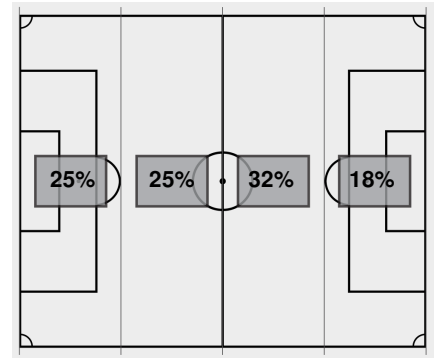

Offsides: Pittsburgh 3, Notre Dame 0.

Attacking Direction →

9	TOTAL SHOTS	15
5	SHOTS ON TARGET	6
5	SAVES	3
3	CORNERS	2
3	OFFSIDES	0
1	YELLOW CARDS	0
0	RED CARDS	0
55%	POSSESSION TOTAL	45%

← Attacking Direction