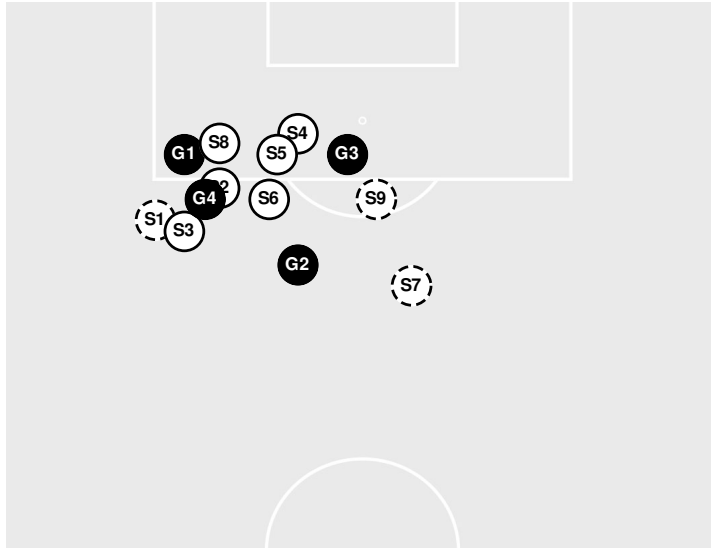

Officials: Nicole Green, Justin Bell, Jeremy Sharp, Peter Charpentier

| Shots by Half Intervals | Fighting Irish Seminoles | 1st Half | 2nd Half |
|-------------------------|-----------------------------|----------|----------|
| | | 5 4 | 8 5 |

Shot Chart

FIGHTING IRISH

SEMINOLES

S Shot Off Target
 S Shot On Target
 S Blocked
 G Goal / Own Goal

Shot Summary

Official Soccer Shot Chart - Final
Florida St. vs Notre Dame
10/9/2022 Alumni Stadium, South Bend
2022-23 Women's Soccer