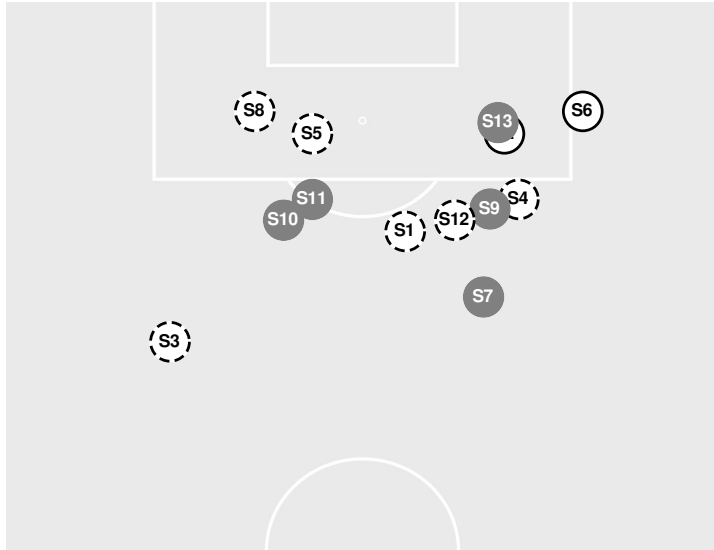

**NOTRE DAME 1, LOUISVILLE 0**

Official Soccer Shot Chart - Final  
**Notre Dame vs Louisville**  
 10/15/2022 Dr. Mark & Cindy Lynn Stadium, Louisville  
 2022-23 Women's Soccer

**Match Time:** 7:00 PM  
**Match Duration:** 01:52  
**Attendance:** 413

**Officials:** Carmen Serbio, Reiss Baxter, Franklin Taylor, Caleb Riley

Shots by Half Intervals	Cardinals	1st Half	2nd Half
		6	7
	Fighting Irish	6	6

Shot Chart

CARDINALS

FIGHTING IRISH

S Shot Off Target   
 S Shot On Target   
 S Blocked   
 G Goal / Own Goal

Shot Summary

Official Soccer Shot Chart - Final  
**Notre Dame vs Louisville**  
10/15/2022 Dr. Mark & Cindy Lynn Stadium, Louisville  
2022-23 Women's Soccer

**Match Time:** 7:00 PM  
**Match Duration:** 01:52  
**Attendance:** 413