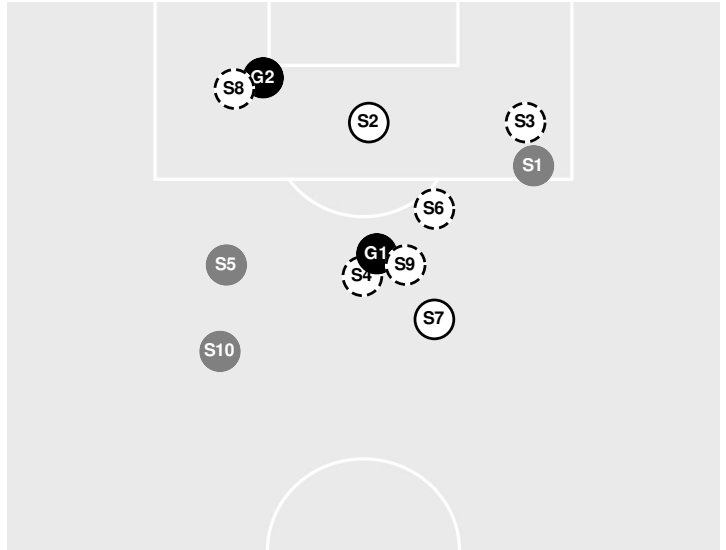

**Officials:** Carmen Serbio, Reiss Baxter, Franklin Taylor, Caleb Riley

Shots by Half Intervals	Cardinals	1st Half	2nd Half
		6	7
	Fighting Irish	6	6

Shot Chart

CARDINALS

FIGHTING IRISH

S Shot Off Target   
 S Shot On Target   
 S Blocked   
 G Goal / Own Goal