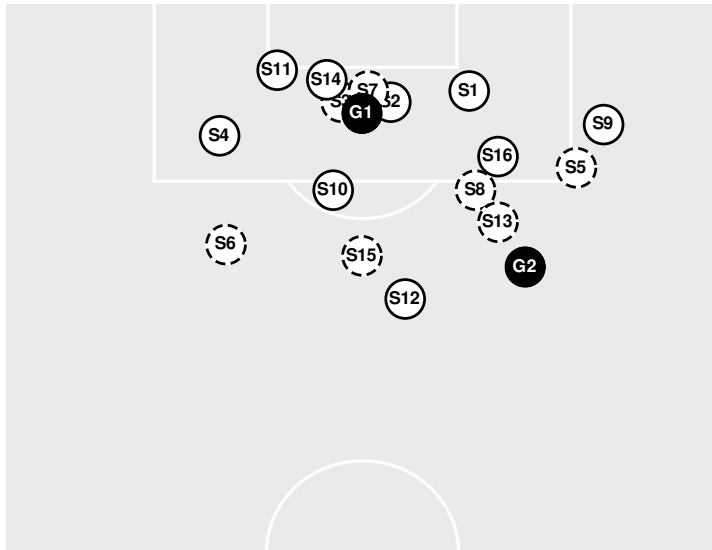

DUKE 1, NOTRE DAME 2

Officials: Meghan Mullen, Tony DeLois, Doug Ferguson, Carlos Lyva

Shots by Half Intervals	Fighting Irish Blue Devils	1st Half	2nd Half
		6 2	12 5

Shot Chart

FIGHTING IRISH

BLUE DEVILS

(S) Shot Off Target (S) Shot On Target (S) Blocked (G) Goal / Own Goal

Shot Summary

Official Soccer Shot Chart - Final
Duke vs Notre Dame
10/27/2022 Alumni Stadium, South Bend
2022-23 Women's Soccer

Match Time: 8:00 PM
Match Duration: 01:54
Attendance: 817

Officials: Meghan Mullen, Tony DeLois, Doug Ferguson, Carlos Lyva