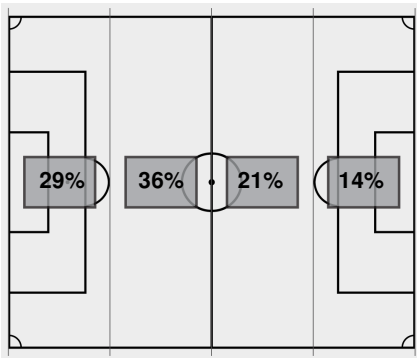

Official Soccer Box Score - First Half

Duke vs Notre Dame

10/27/2022 Alumni Stadium, South Bend
2022-23 Women's Soccer

Match Time: 8:00 PM

Match Duration: 01:54

Attendance: 817

Officials: Meghan Mullen, Tony DeLois, Doug Ferguson, Carlos Lyva

Attacking Direction →

2	TOTAL SHOTS	6
2	SHOTS ON TARGET	3
3	SAVES	1
1	CORNERS	3
0	OFFSIDES	1
0	YELLOW CARDS	0
0	RED CARDS	0
46%	POSSESSION TOTAL	54%