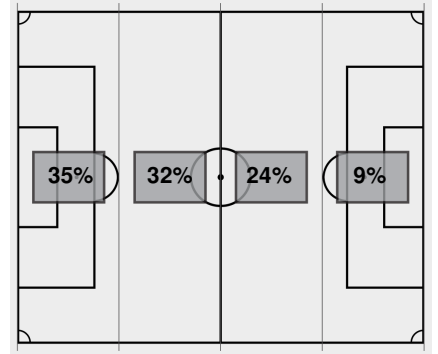

Stadium: Alumni Stadium

Officials: Referee: Meghan Mullen; Asst. Referee: Tony DeLois; Doug Ferguson; Alt. Official: Carlos Lyva;

Offsides: Duke 2, Notre Dame 1.

Attacking Direction →

7	TOTAL SHOTS	18
6	SHOTS ON TARGET	11
9	SAVES	4
3	CORNERS	7
2	OFFSIDES	1
1	YELLOW CARDS	1
0	RED CARDS	0
42%	POSSESSION TOTAL	58%