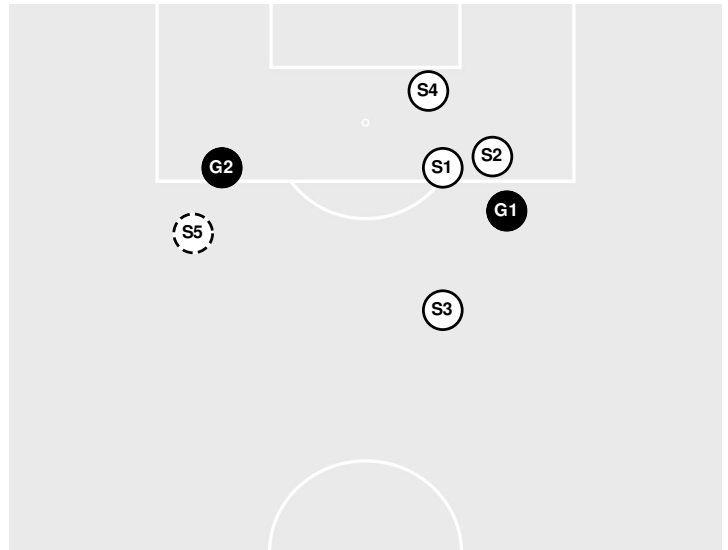

DUKE 1, NOTRE DAME 2

Officials: Meghan Mullen, Tony DeLois, Doug Ferguson, Carlos Lyva

Shots by Half Intervals	Fighting Irish Blue Devils	1st Half	2nd Half
		6 2	12 5

Shot Chart

FIGHTING IRISH

BLUE DEVILS

(S) Shot Off Target (S) Shot On Target (S) Blocked (G) Goal / Own Goal