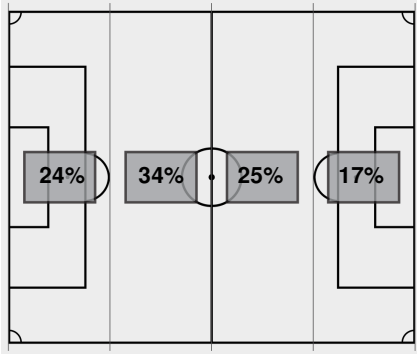

Officials: Meghan Mullen, Tony DeLois, Doug Ferguson, Carlos Lyva

Stadium: Alumni Stadium

Officials: Referee: Meghan Mullen; Asst. Referee: Tony DeLois; Doug Ferguson; Alt. Official: Carlos Lyva;

Offsides: Duke 2, Notre Dame 1.

Attacking Direction →

7	TOTAL SHOTS	18
6	SHOTS ON TARGET	11
9	SAVES	4
3	CORNERS	7
2	OFFSIDES	1
1	YELLOW CARDS	1
0	RED CARDS	0
42%	POSSESSION TOTAL	58%