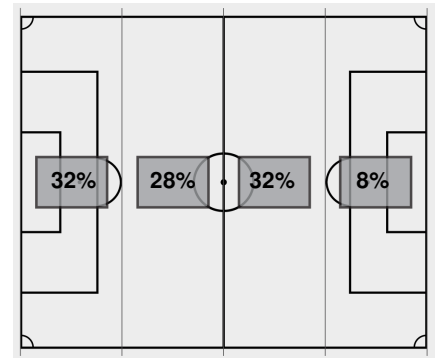

##	Goalkeepers	Dec	Min	GA	Saves
1	Mackenzie Wood	T	45:00	1	1

Saves by period	1	Total
Blue Devils	3	3
Fighting Irish	1	1

Fouls	1	Total
Blue Devils	4	4
Fighting Irish	4	4

Official Soccer Box Score - First Half

2	TOTAL SHOTS	6
2	SHOTS ON TARGET	3
3	SAVES	1
1	CORNERS	3
0	OFFSIDES	1
0	YELLOW CARDS	0
0	RED CARDS	0
46%	POSSESSION TOTAL	54%

← Attacking Direction

Official's signature

Duke vs Notre Dame

10/27/2022 Alumni Stadium, South Bend
2022-23 Women's Soccer