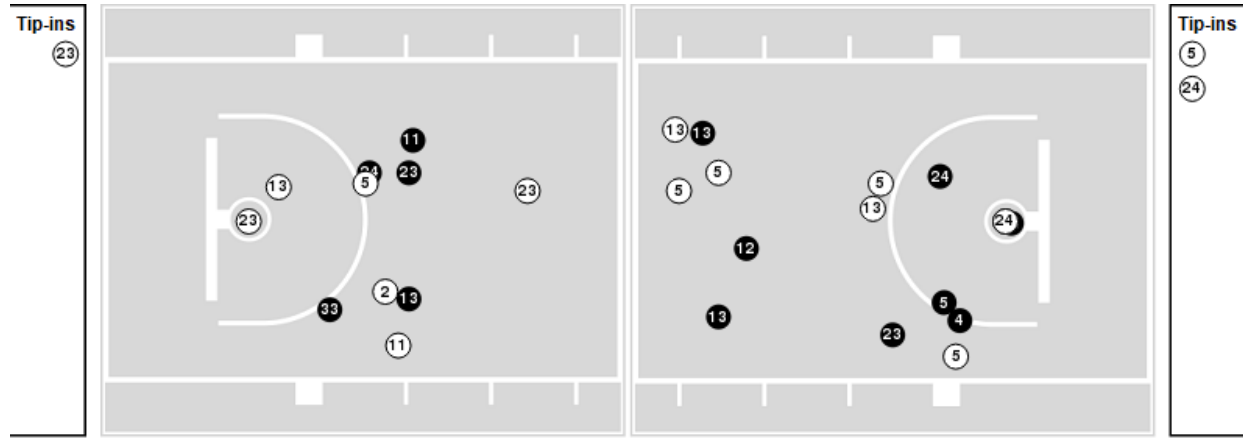

Blow Up Chart

● Made ○ Missed N - Player Number

Xavier (LA)	M/A	%
Field Goals	21/64	33
2 Points	18/38	47
3 Points	3/26	12
Free Throws	7/10	70

Xavier (LA)	M/A	%
Points in the Paint	26 (13 / 27)	48
Fast Break Points	4 (3/3)	100
Second Chance Points	11 (6/19)	32
Effective FG%	35