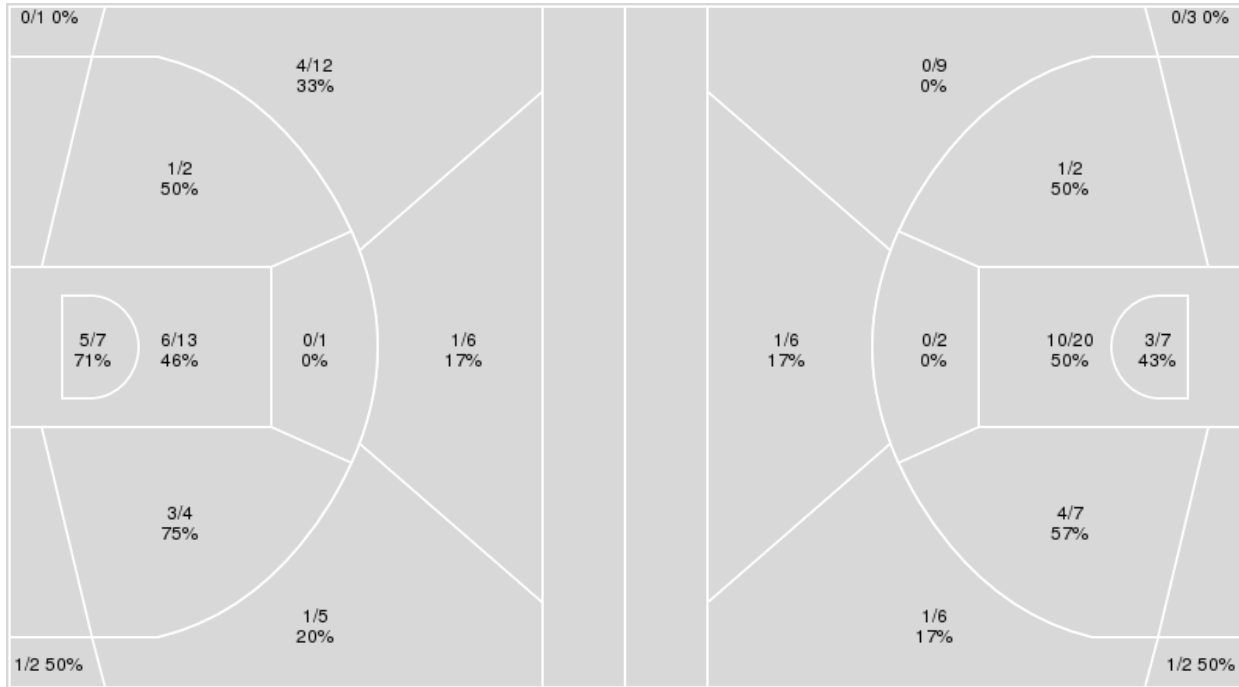

Officials: Bert Smith, Mark Schnur, JD Ralls

{ Players => 1, 2, 3, 4, 5, 10, 12, 13, 14, 20, 23, 24, 25; } FG Types => All; Results => All;

{ Players => 0, 2, 3, 4, 5, 10, 11, 12, 13, 14, 20, 21, 22, 23, 24, 25, 32, 33, 45; } FG Types => All; Results => All;

Notre Dame

Xavier (LA)

Notre Dame	M/A	%
Field Goals	22/53	42
2 Points	15/27	56
3 Points	7/26	27
Free Throws	16/21	76

Xavier (LA)	M/A	%
Field Goals	21/64	33
2 Points	18/38	47
3 Points	3/26	12
Free Throws	7/10	70