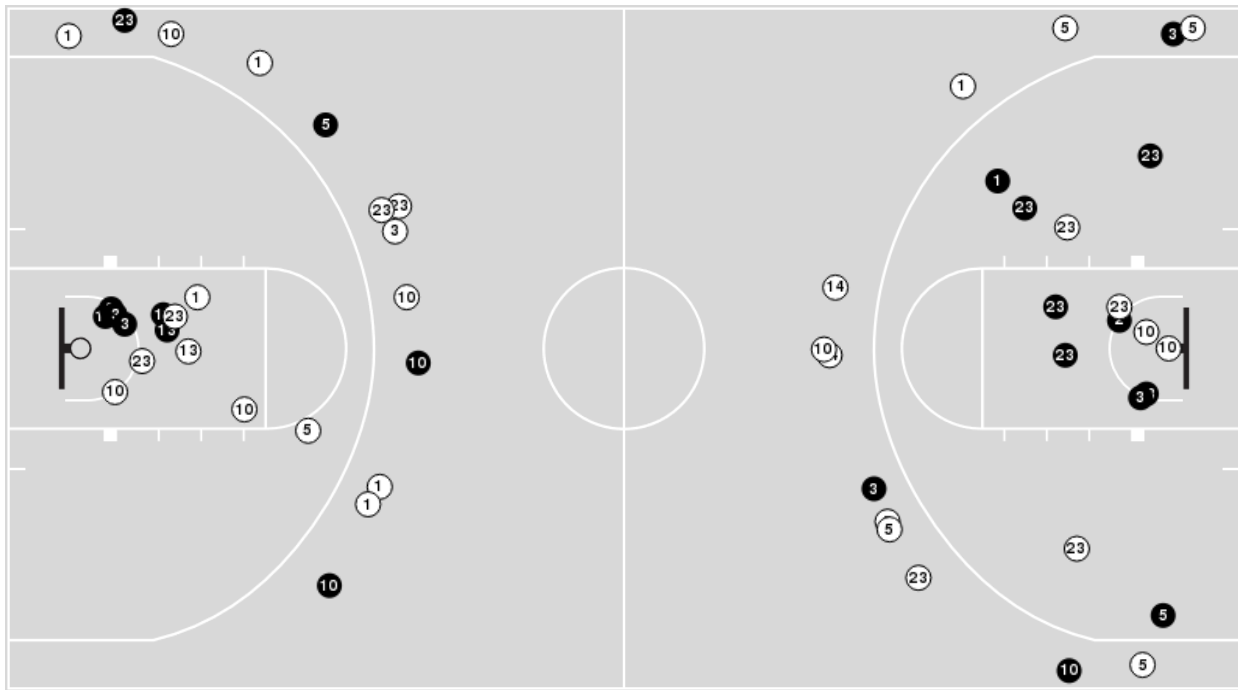

Officials: Bert Smith, Mark Schnur, JD Ralls

Players => 1, 2, 3, 4, 5, 10, 12, 13, 14, 20, 23, 24, 25FG Types=>AllResults=>All

Notre Dame

All Field Goals