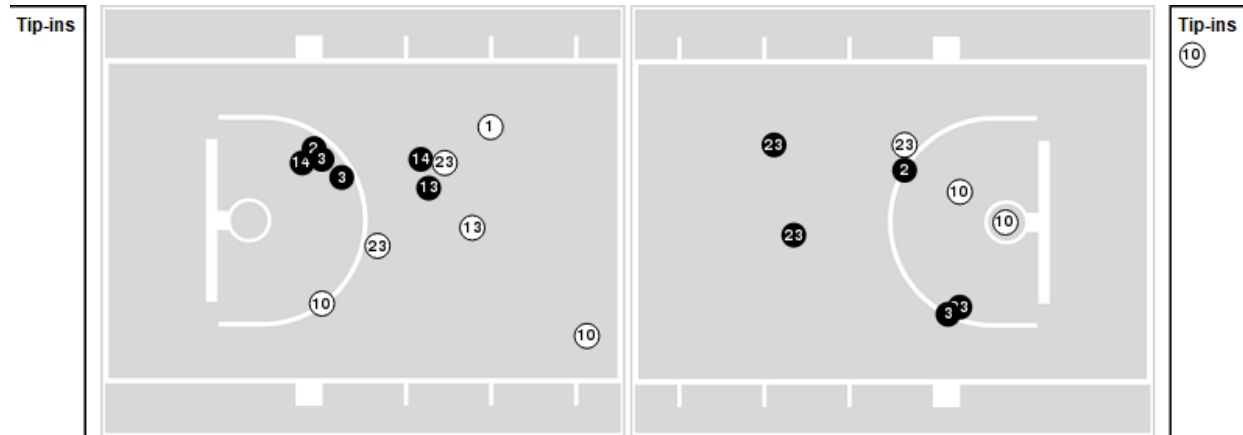

Blow Up Chart

● Made ○ Missed N - Player Number

Notre Dame	M/A	%
Field Goals	22/53	42
2 Points	15/27	56
3 Points	7/26	27
Free Throws	16/21	76

Notre Dame	M/A	%
Points in the Paint	22 (11 / 20)	55
Fast Break Points	2 (1/2)	50
Second Chance Points	10 (8/14)	57
Effective FG%	48