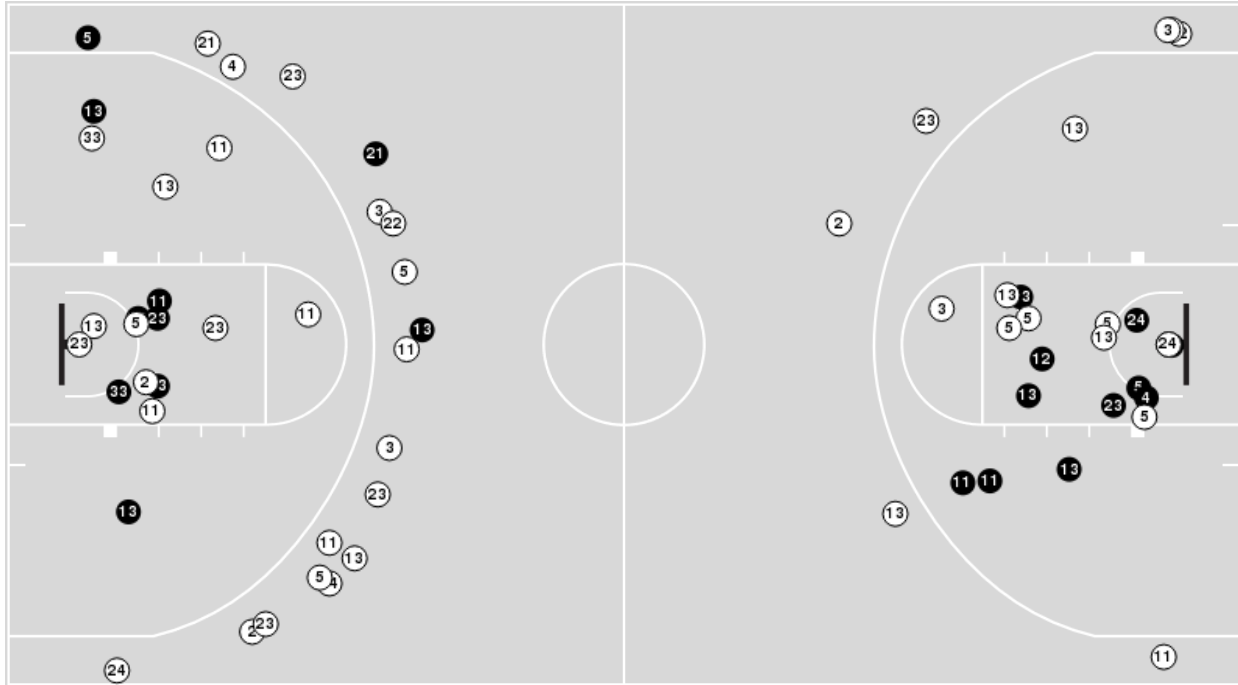

Players => 0, 2, 3, 4, 5, 10, 11, 12, 13, 14, 20, 21, 22, 23, 24, 25, 32, 33, 45FG Types=>AllResults=>All

Xavier (LA)

All Field Goals