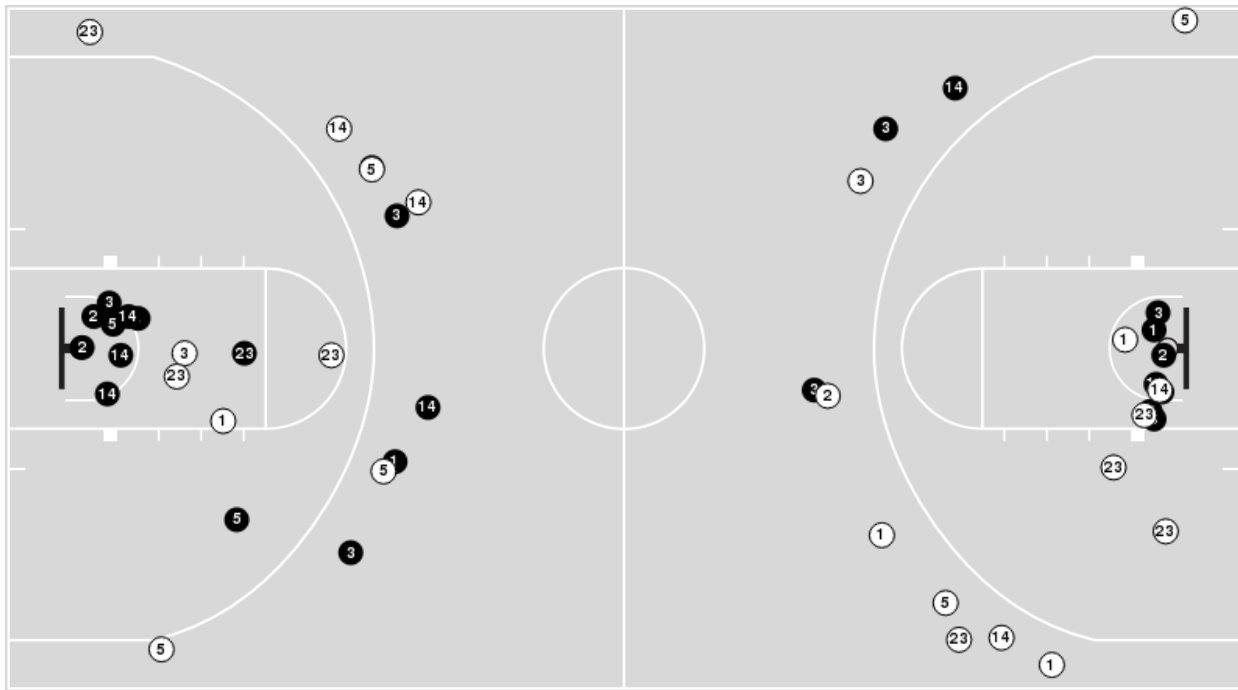

Officials: Bert Smith, Terry Oglesby, JP Primm

Players => 1, 2, 3, 4, 5, 10, 12, 13, 14, 20, 23, 24, 25FG Types=>AllResults=>All

Notre Dame

All Field Goals