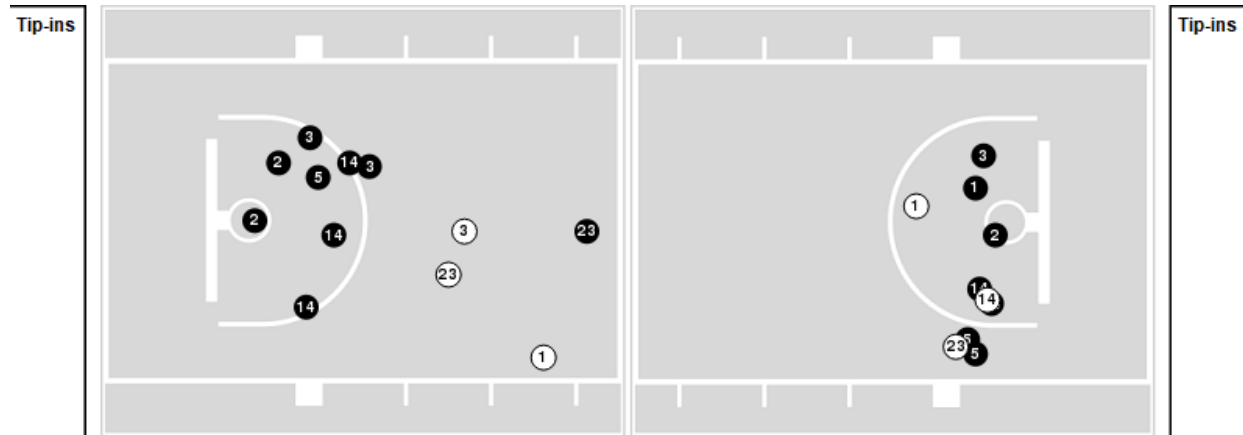

Blow Up Chart

● Made   ○ Missed   N - Player Number

Notre Dame	M/A	%
Field Goals	25/48	52
2 Points	17/26	65
3 Points	8/22	36
Free Throws	21/25	84

Notre Dame	M/A	%
Points in the Paint	32 (16 / 22)	73
Fast Break Points	2 (2/2)	100
Second Chance Points	5 (4/8)	50
Effective FG%	60