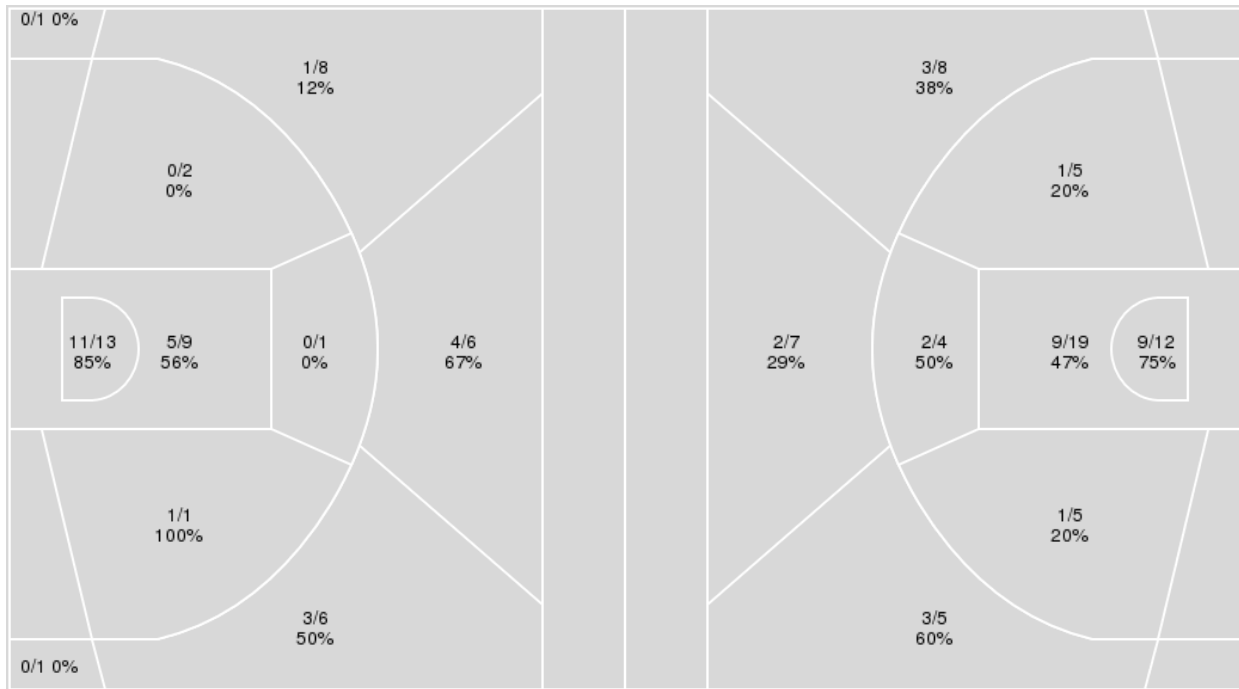

Radford at Notre Dame

11/10/22 Purcell Pavilion at the Joyce Center, Notre Dame
2022-23 Men's Basketball

Game Time: 8:00 PM
Game Duration: 2:05
Attendance: 4,698

Officials: Bert Smith, Terry Oglesby, JP Primm

{ Players => 1, 2, 3, 4, 5, 10, 12, 13, 14, 20, 23, 24, 25; } FG Types => All; Results => All;

{ Players => 0, 1, 2, 3, 4, 5, 12, 13, 14, 15, 21, 25, 30, 34, 54; } FG Types => All; Results => All;

Notre Dame

Radford

Notre Dame	M/A	%
Field Goals	25/48	52
2 Points	17/26	65
3 Points	8/22	36
Free Throws	21/25	84

Radford	M/A	%
Field Goals	30/65	46
2 Points	22/45	49
3 Points	8/20	40
Free Throws	8/12	67