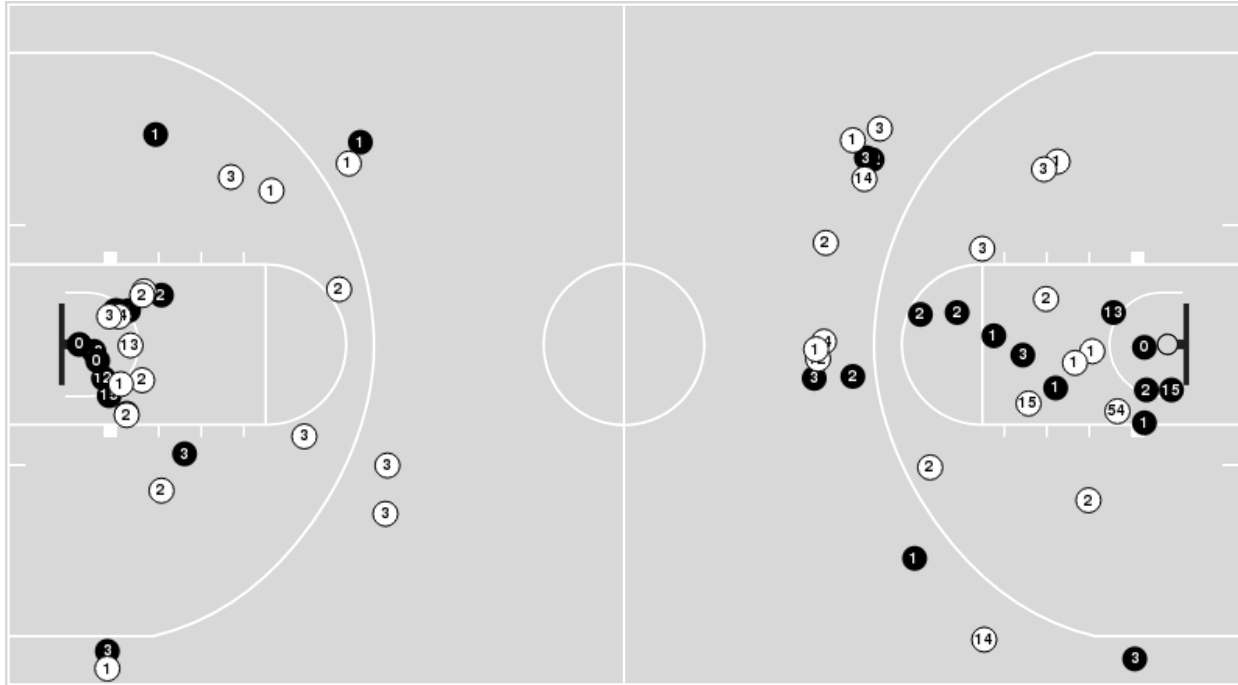

Officials: Bert Smith, Terry Oglesby, JP Primm

Players => 0, 1, 2, 3, 4, 5, 12, 13, 14, 15, 21, 25, 30, 34, 54 FG Types=>AllResults=>All

Radford

All Field Goals