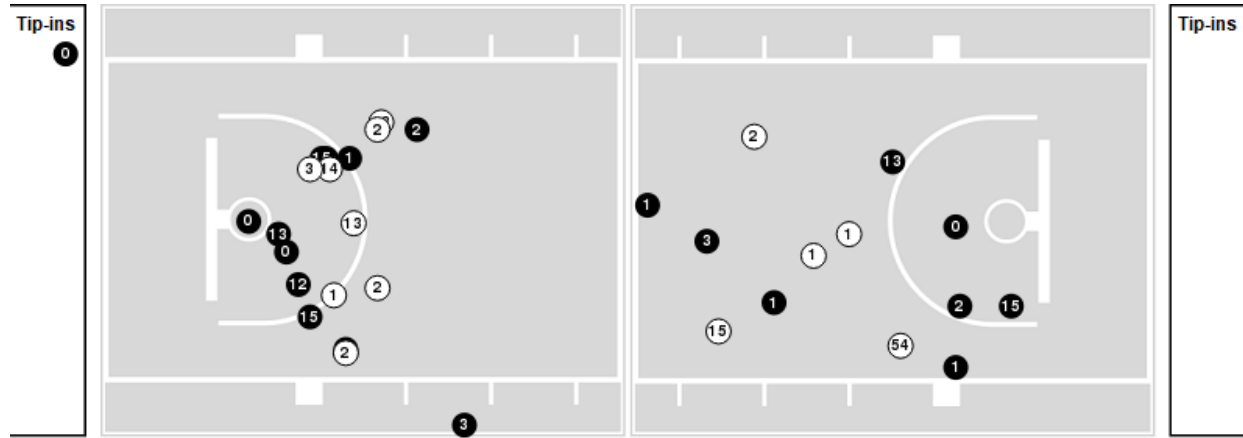

Blow Up Chart

● Made ○ Missed N - Player Number

Radford	M/A	%
Field Goals	30/65	46
2 Points	22/45	49
3 Points	8/20	40
Free Throws	8/12	67

Radford	M/A	%
Points in the Paint	36 (18 / 31)	58
Fast Break Points	2 (1/1)	100
Second Chance Points	8 (5/10)	50
Effective FG%	52