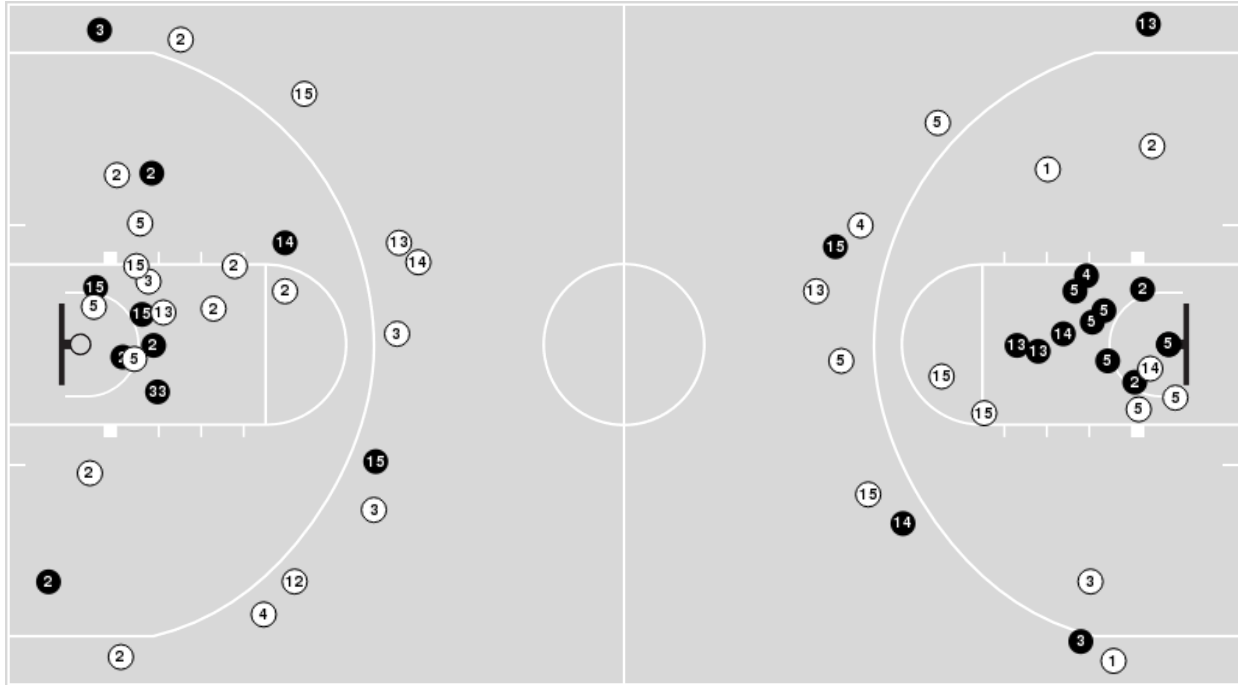

Officials: Ron Groover, Clarence Armstrong, Isaac Barnett

Players => AllFG Types=>AllResults=>All

Bowling Green

All Field Goals