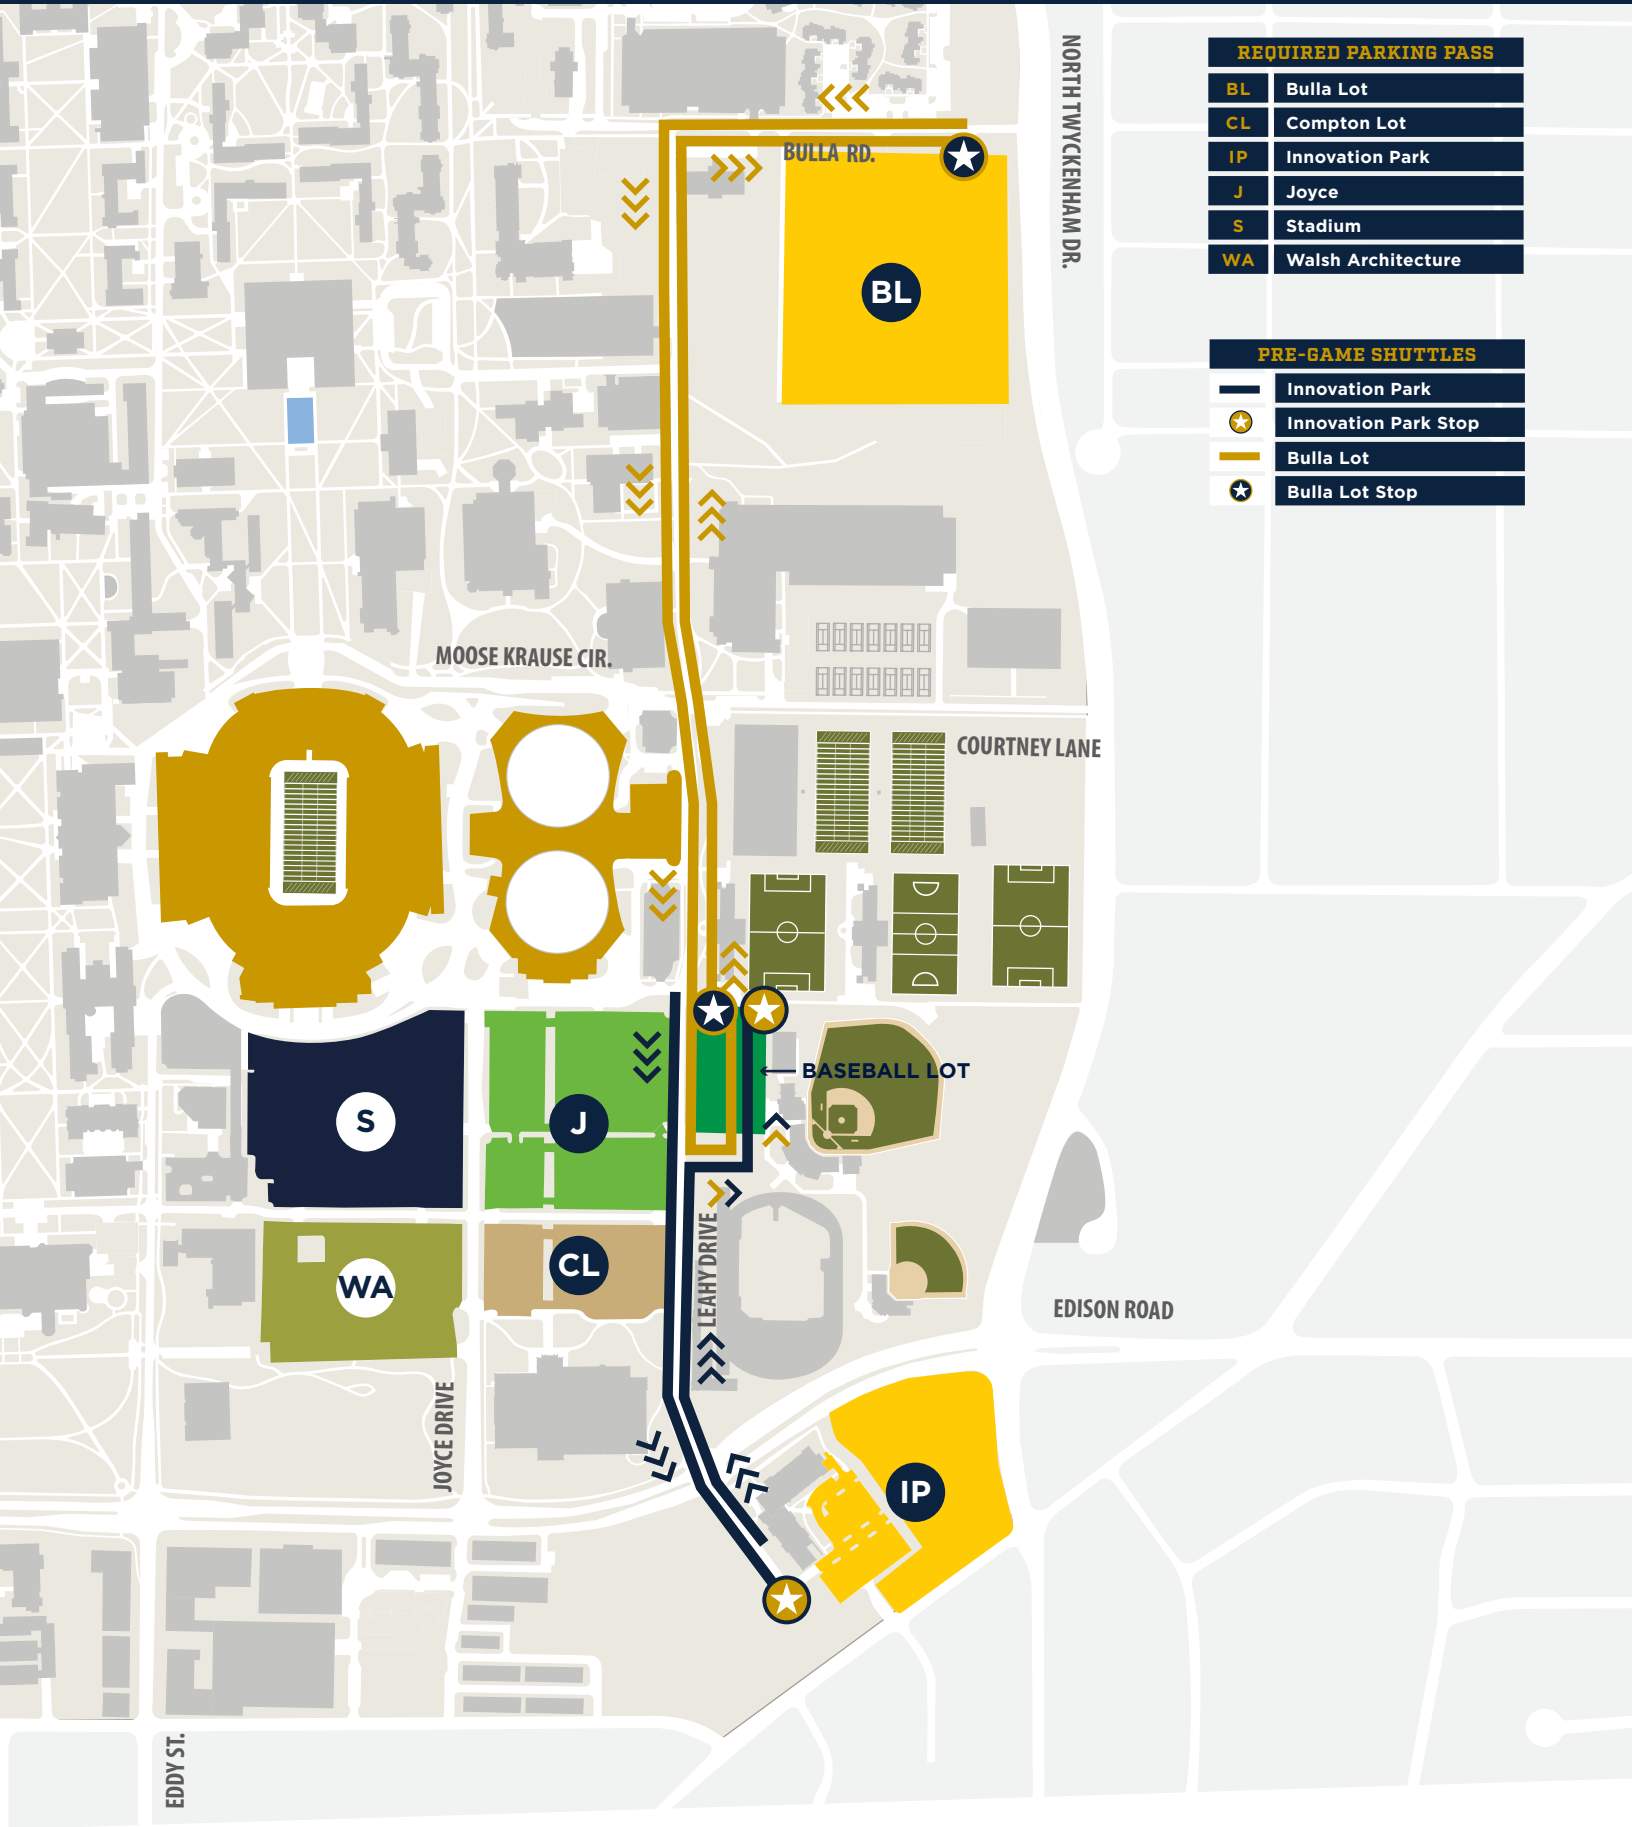

UNIVERSITY OF NOTRE DAME
ATHLETIC FACILITIES MAP

REQUIRED PARKING PASS	
BL	Bulla Lot
CL	Compton Lot
IP	Innovation Park
J	Joyce
S	Stadium
WA	Walsh Architecture

PRE-GAME SHUTTLES	
	Innovation Park
	Innovation Park Stop
	Bulla Lot
	Bulla Lot Stop

UNIVERSITY OF NOTRE DAME ATHLETIC FACILITIES MAP

REQUIRED PARKING PASS	
BL	Bulla Lot
CL	Compton Lot
IP	Innovation Park
J	Joyce
S	Stadium
WA	Walsh Architecture

POST-GAME SHUTTLE	
	Bulla/Innovation Park
	Bulla/Innovation Park Stop