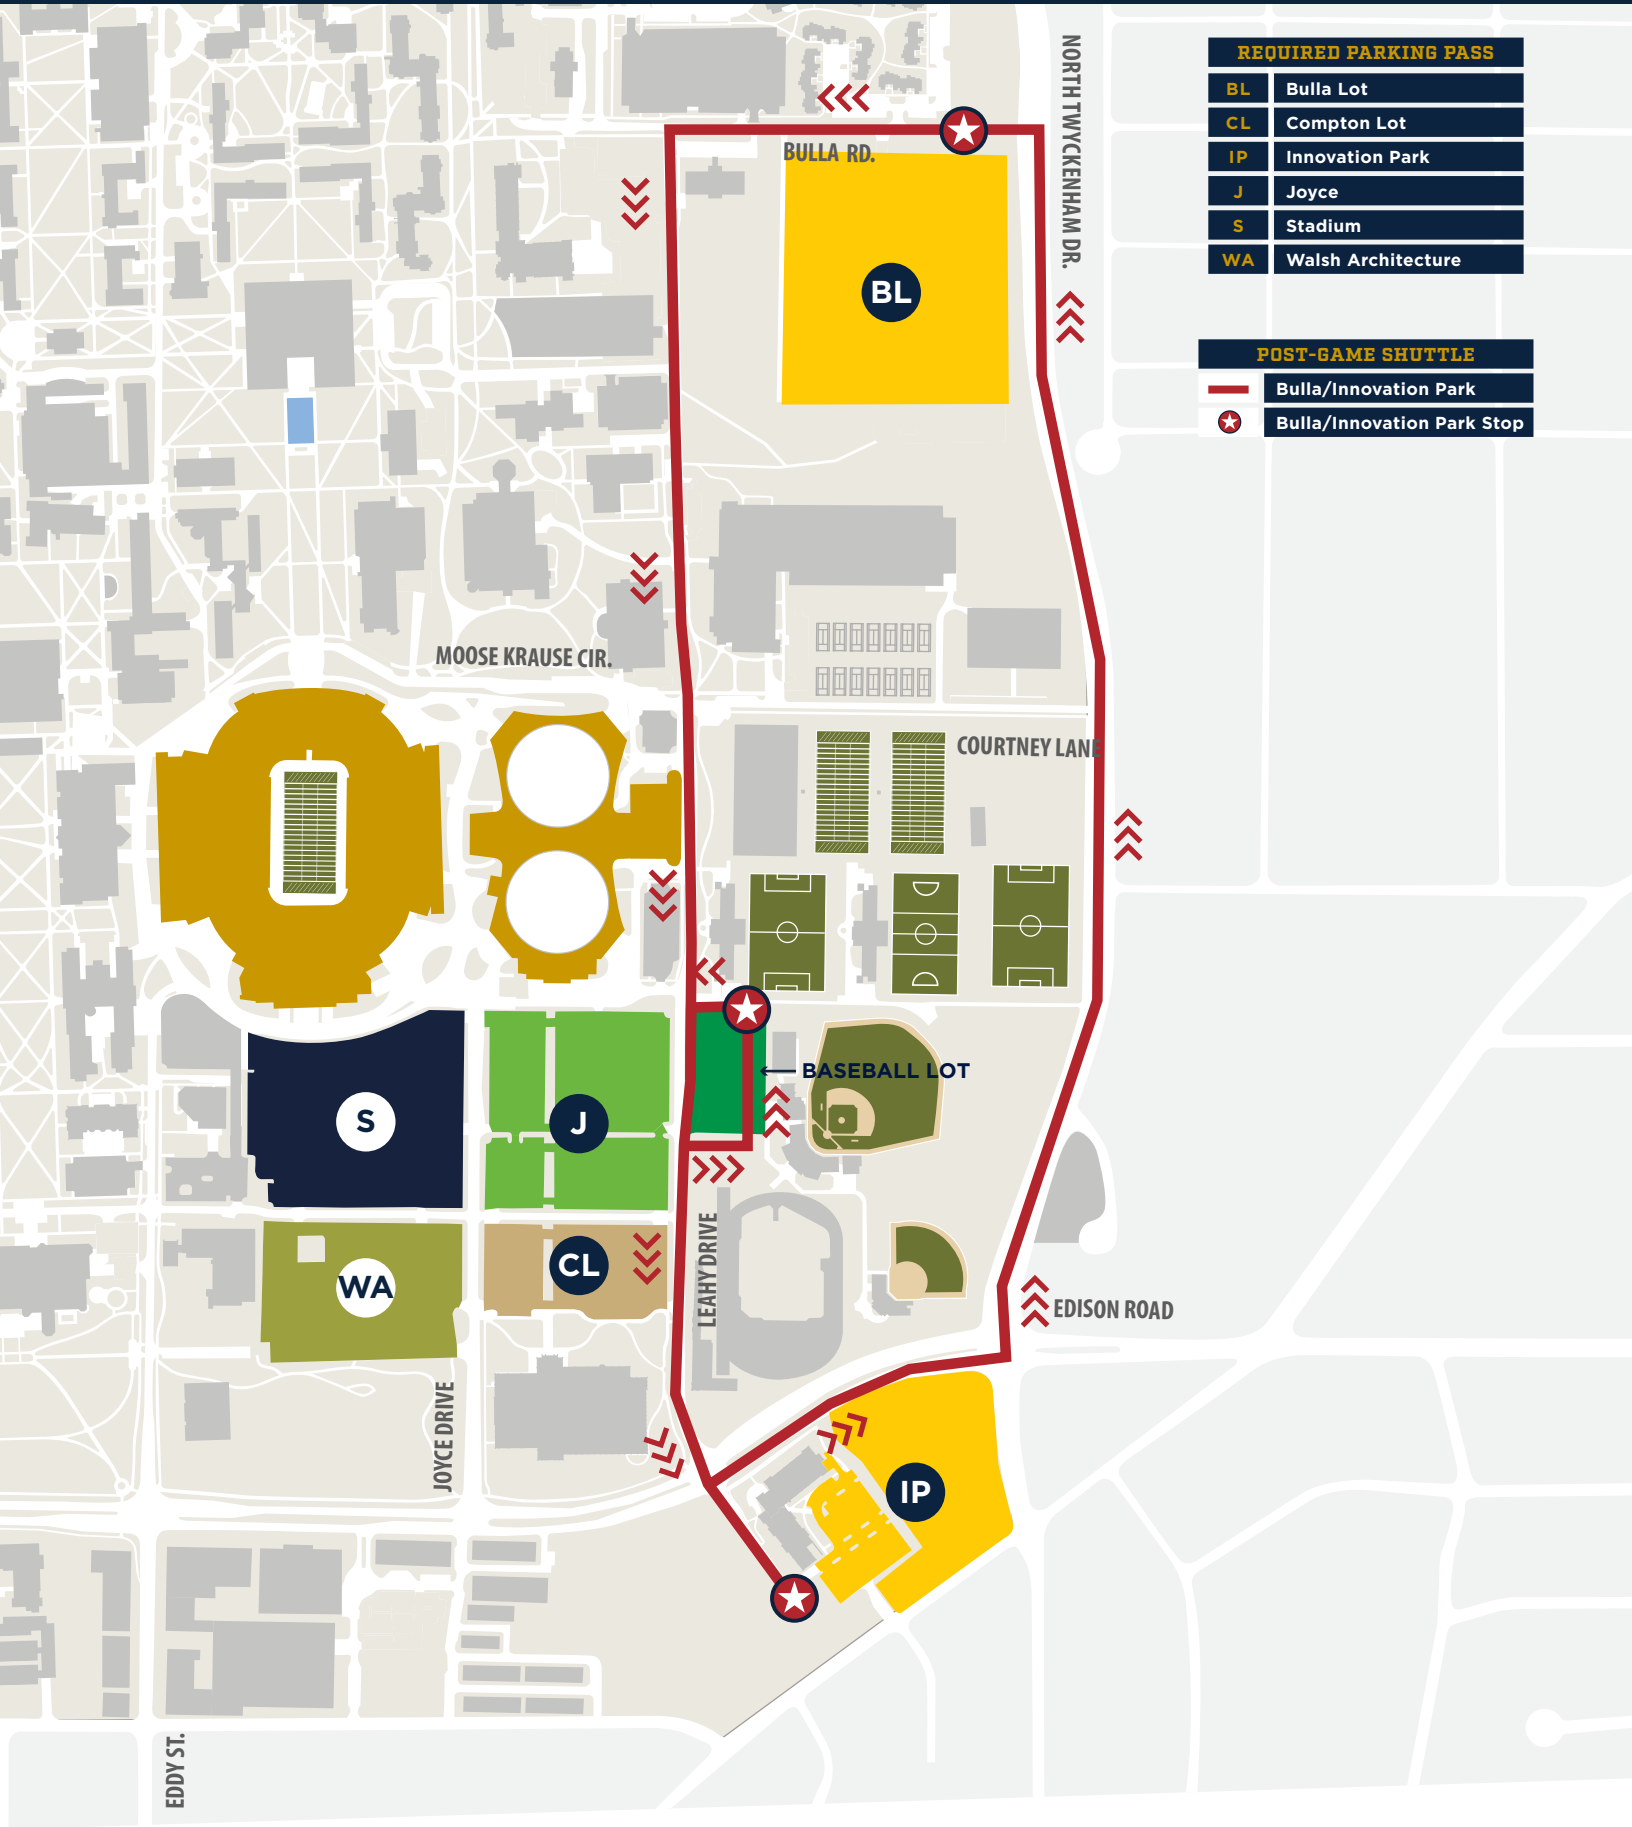

UNIVERSITY OF NOTRE DAME
ATHLETIC FACILITIES MAP

REQUIRED PARKING PASS	
BL	Bulla Lot
CL	Compton Lot
IP	Innovation Park
J	Joyce
S	Stadium
WA	Walsh Architecture

PRE-GAME SHUTTLES	
	Innovation Park
	Innovation Park Stop
	Bulla Lot
	Bulla Lot Stop

UNIVERSITY OF NOTRE DAME ATHLETIC FACILITIES MAP

REQUIRED PARKING PASS	
BL	Bulla Lot
CL	Compton Lot
IP	Innovation Park
J	Joyce
S	Stadium
WA	Walsh Architecture

POST-GAME SHUTTLE	
	Bulla/Innovation Park
	Bulla/Innovation Park Stop