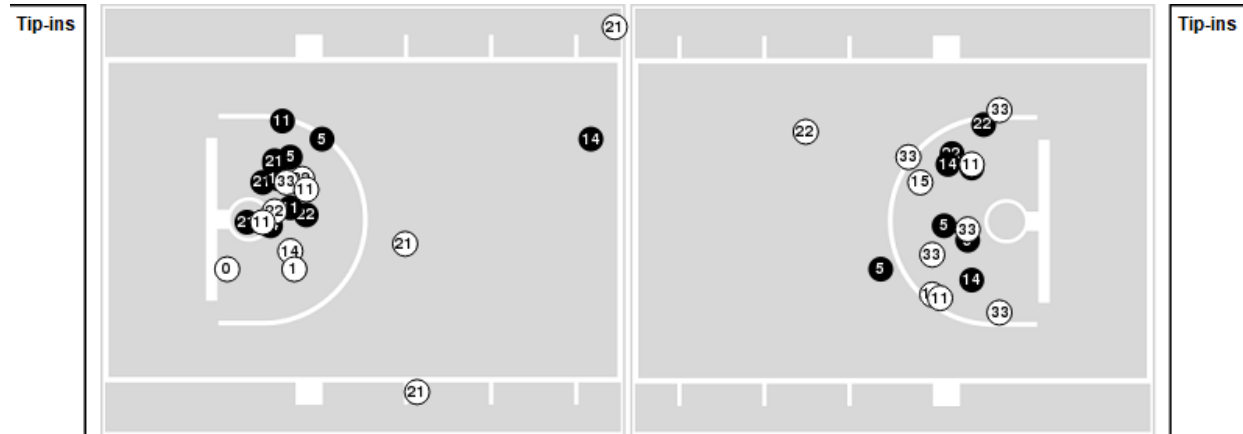

Blow Up Chart

● Made   ○ Missed   N - Player Number

Notre Dame	M/A	%
Field Goals	29/62	47
2 Points	25/49	51
3 Points	4/13	31
Free Throws	28/41	68

Notre Dame	M/A	%
Points in the Paint	42 (21 / 40)	53
Fast Break Points	23 (17/18)	94
Second Chance Points	17 (10/23)	43
Effective FG%	50