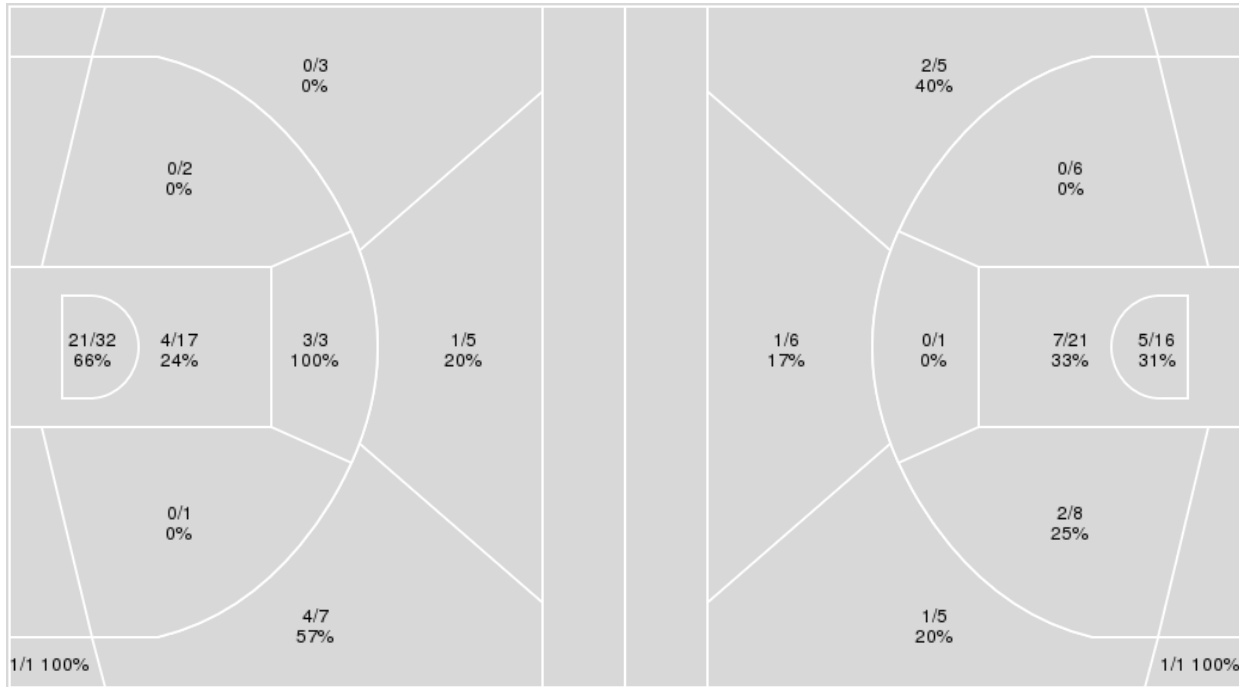

NIU at Notre Dame

11/07/22 Purcell Pavilion at the Joyce Center, Notre Dame, IN
2022-23 Women's Basketball

Game Time: 7:00 PM
Game Duration: 1:38
Attendance: 2,545

Officials: Maj Forsberg, Katie Lukanich, Rod Creech

{ Players => 0, 1, 2, 5, 11, 14, 15, 20, 21, 22, 25, 33; } FG Types => All; { Players => All; } FG Types => All; Results => All;
Results => All;

Notre Dame

NIU

Notre Dame	M/A	%
Field Goals	34/71	48
2 Points	28/55	51
3 Points	6/16	38
Free Throws	14/17	82

NIU	M/A	%
Field Goals	19/69	28
2 Points	14/52	27
3 Points	5/17	29
Free Throws	5/6	83