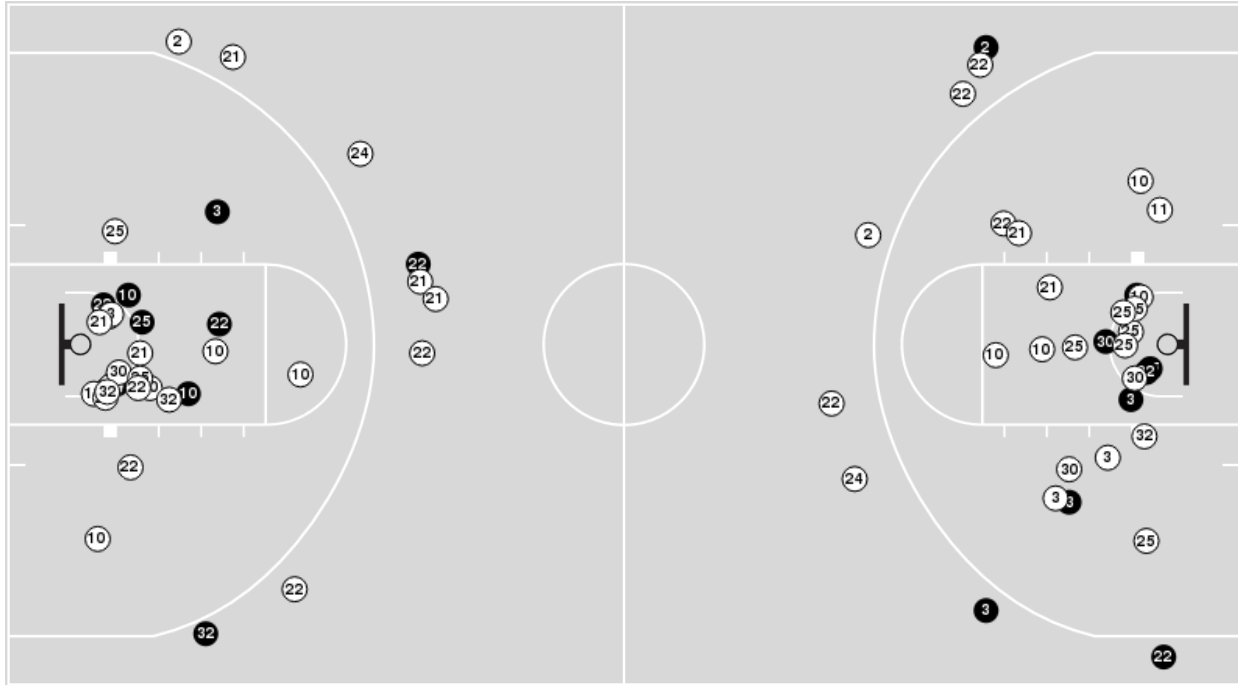

NIU at Notre Dame

11/07/22 Purcell Pavilion at the Joyce Center, Notre Dame, IN
2022-23 Women's Basketball

Game Time: 7:00 PM
Game Duration: 1:38
Attendance: 2,545

Officials: Maj Forsberg, Katie Lukanich, Rod Creech

Players => AllFG Types=>AllResults=>All
NIU

All Field Goals