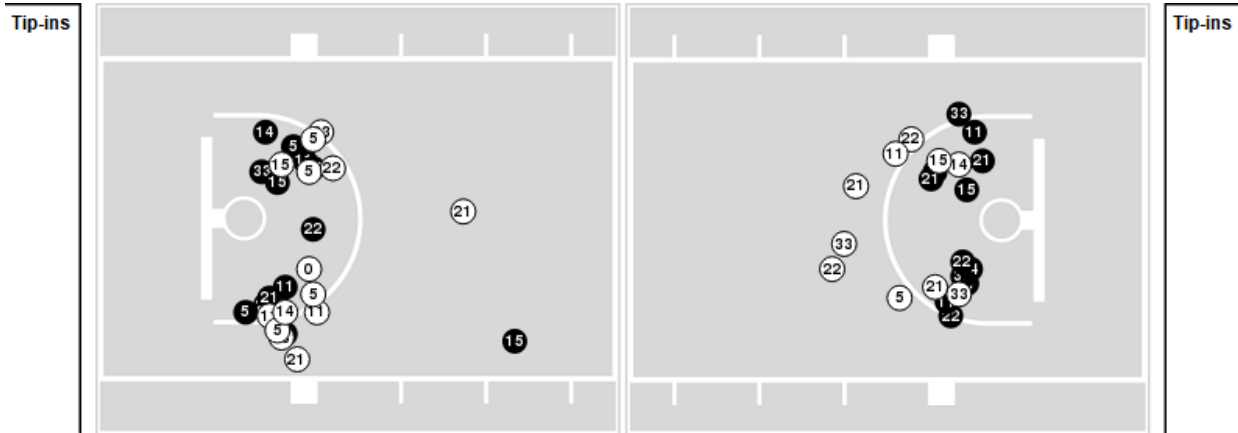

Blow Up Chart

● Made ○ Missed N - Player Number

Notre Dame	M/A	%
Field Goals	34/71	48
2 Points	28/55	51
3 Points	6/16	38
Free Throws	14/17	82

Notre Dame	M/A	%
Points in the Paint	50 (25 / 49)	51
Fast Break Points	17 (10/11)	91
Second Chance Points	9 (5/8)	63
Effective FG%	52