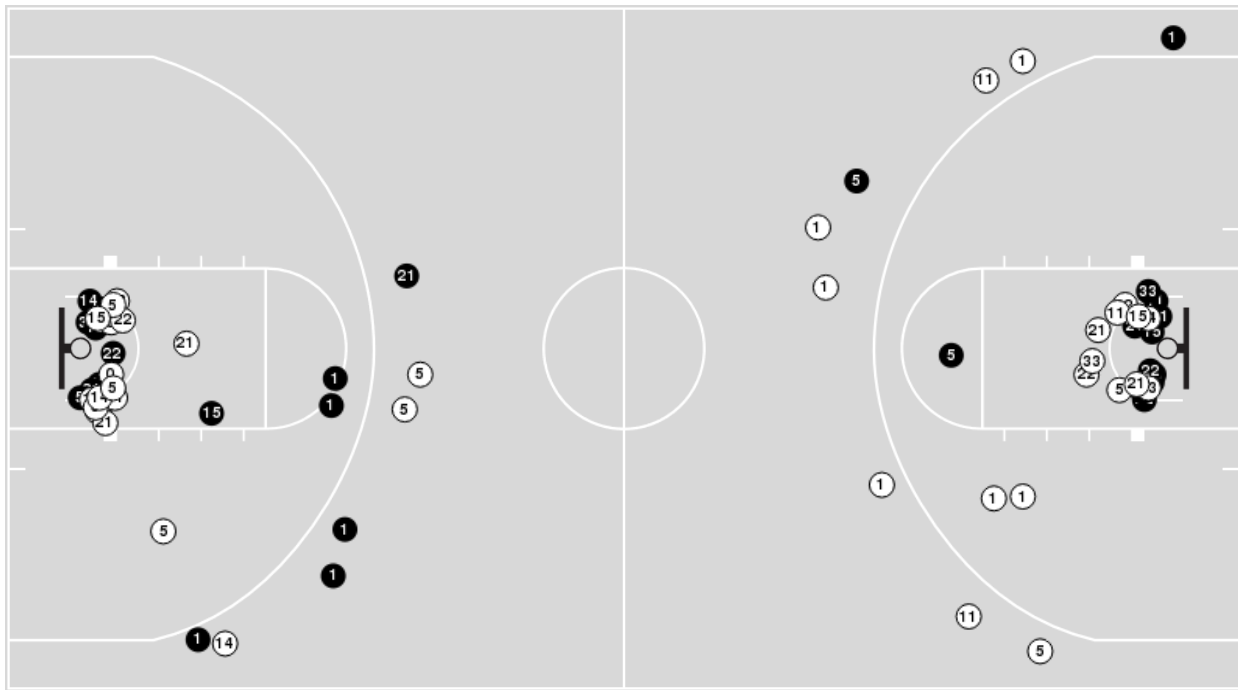

Players => 0, 1, 2, 5, 11, 14, 15, 20, 21, 22, 25, 33 FG Types=>All Results=>All

Notre Dame

All Field Goals