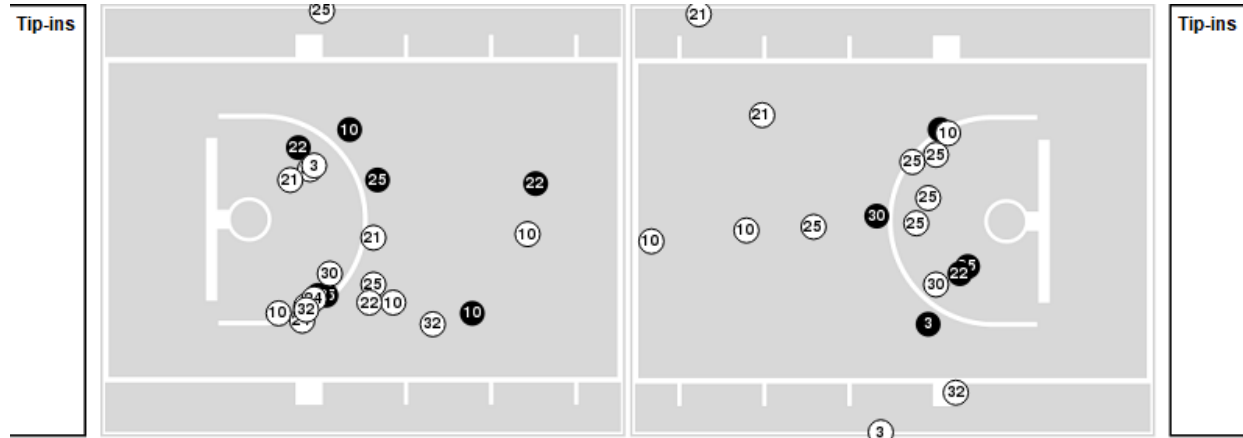

Blow Up Chart

● Made   ○ Missed   N - Player Number

NIU	M/A	%
Field Goals	19/69	28
2 Points	14/52	27
3 Points	5/17	29
Free Throws	5/6	83

NIU	M/A	%
Points in the Paint	24 (12 / 37)	32
Fast Break Points	2 (2/2)	100
Second Chance Points	11 (6/13)	46
Effective FG%	31