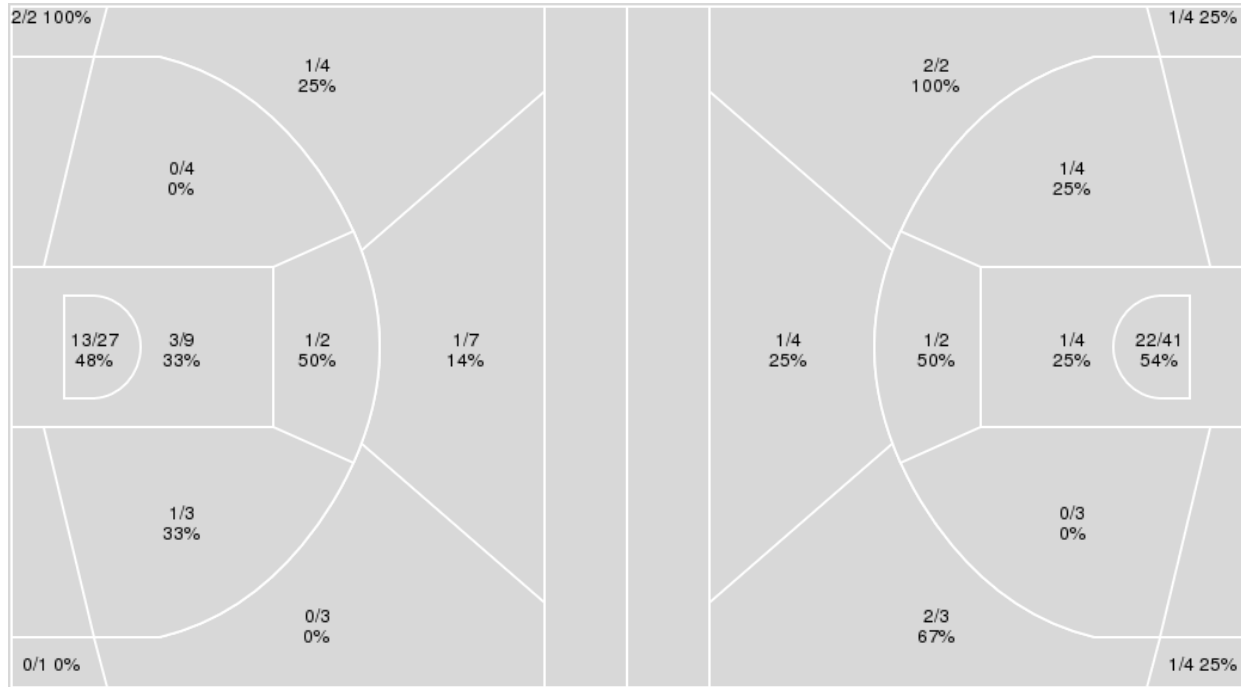

Officials: Gina Cross, Michael McConnell, Natasha Camy

{ Players => 0, 2, 3, 4, 10, 11, 13, 15, 20, 21, 22, 23, 25, 33, 42; } FG
Types => All; Results => All;

{ Players => 0, 1, 2, 5, 11, 14, 15, 20, 21, 22, 25, 33; } FG Types => All;
Results => All;

Northwestern

Notre Dame

Northwestern	M/A	%
Field Goals	22/62	35
2 Points	18/45	40
3 Points	4/17	24
Free Throws	10/22	45

Notre Dame	M/A	%
Field Goals	32/71	45
2 Points	25/54	46
3 Points	7/17	41
Free Throws	21/32	66