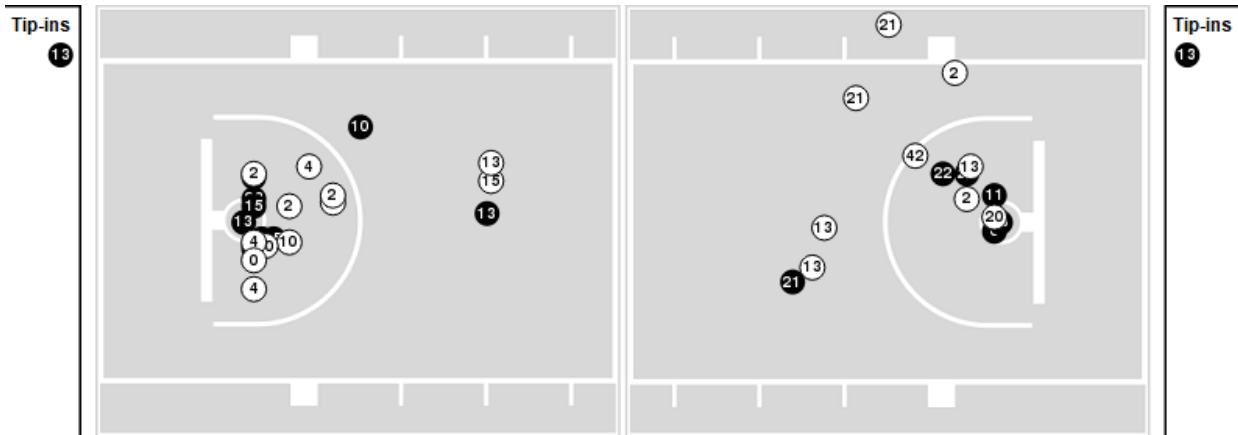

Blow Up Chart

● Made   ○ Missed   N - Player Number

Northwestern	M/A	%
Field Goals	22/62	35
2 Points	18/45	40
3 Points	4/17	24
Free Throws	10/22	45

Northwestern	M/A	%
Points in the Paint	32 (16 / 36)	44
Fast Break Points	11 (8/12)	67
Second Chance Points	9 (4/13)	31
Effective FG%	39