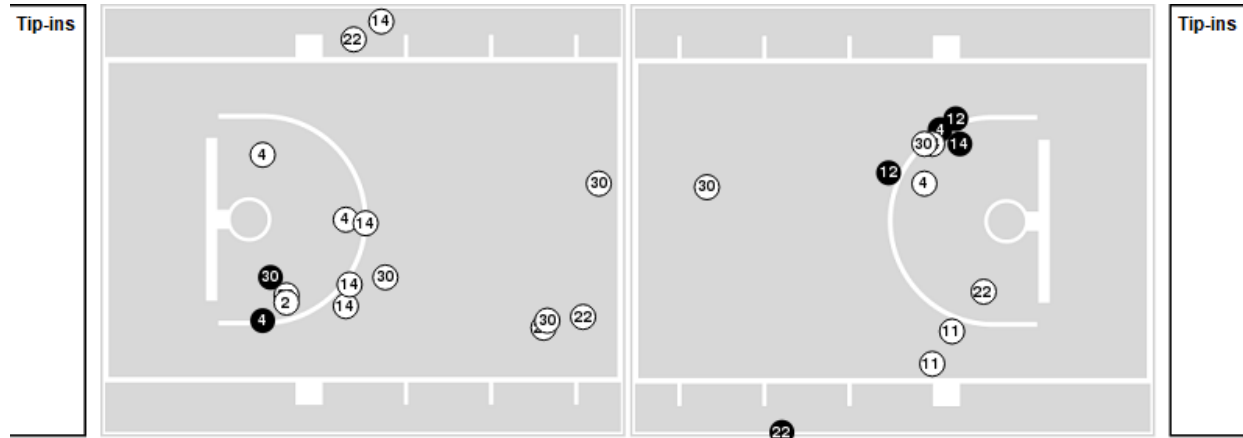

Officials: Thomas Danaher, Daryl Humphrey, Kelsey Reynolds

Players => 0, 1, 2, 3, 4, 5, 11, 12, 14, 15, 22, 24, 30, 33FG Types=>AllResults=>All

Merrimack

All Field Goals

Blow Up Chart

● Made ○ Missed N - Player Number