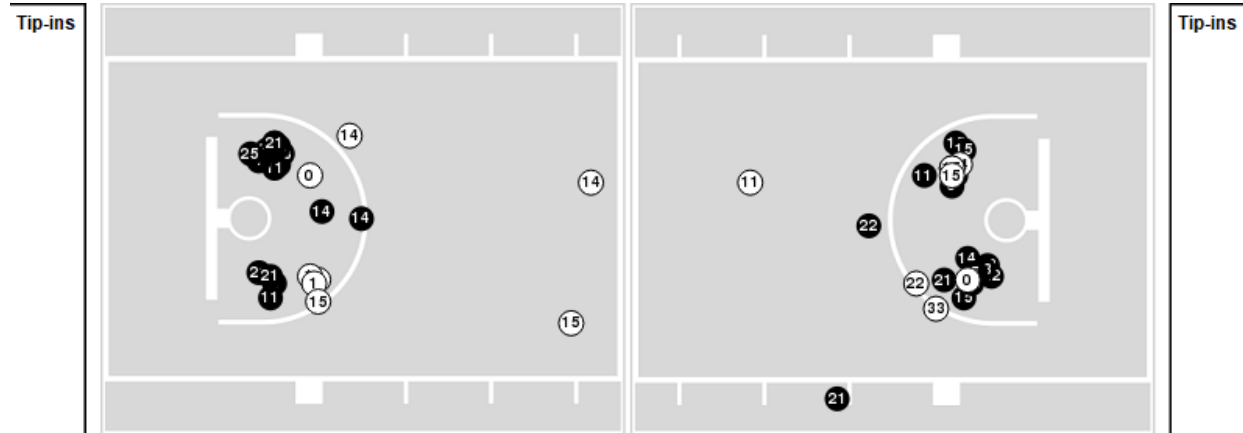

Blow Up Chart

● Made ○ Missed N - Player Number

Notre Dame	M/A	%
Field Goals	35/63	56
2 Points	31/52	60
3 Points	4/11	36
Free Throws	34/38	89

Notre Dame	M/A	%
Points in the Paint	58 (29 / 45)	64
Fast Break Points	18 (14/15)	93
Second Chance Points	24 (15/20)	75
Effective FG%	59