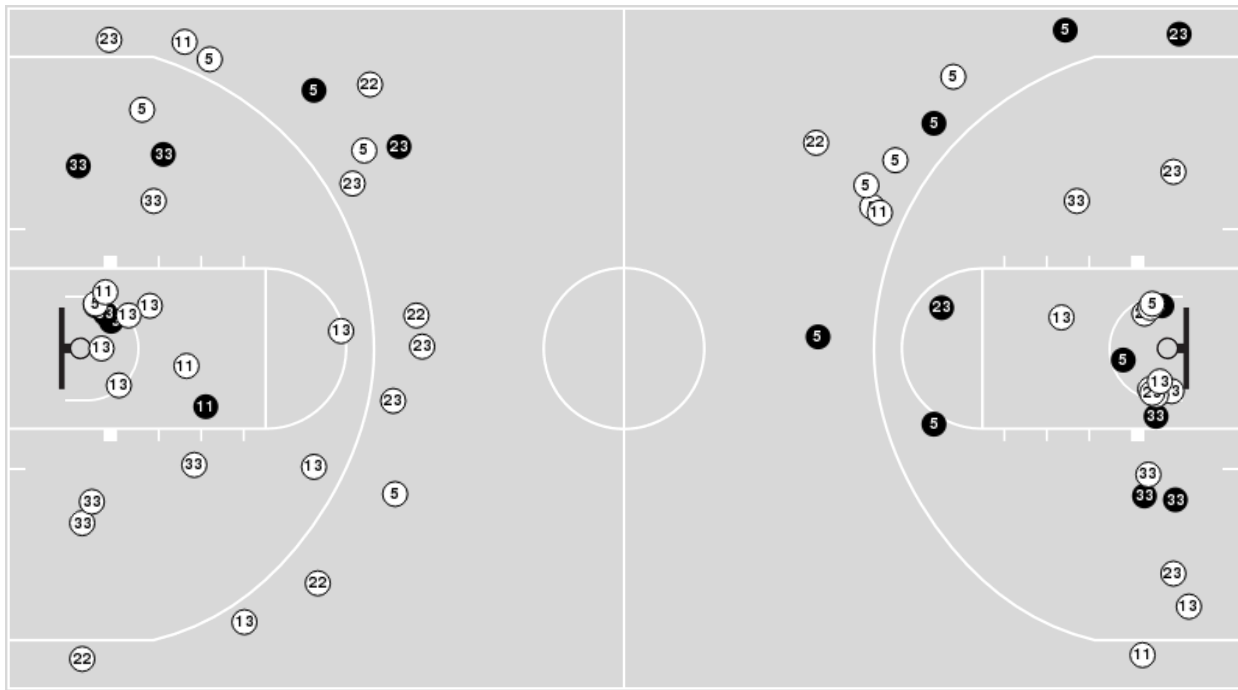

Officials: Dee Kantner, Pualani Spurlock-Welsh, Bruce Morris

Players => AllFG Types=>AllResults=>All

Virginia Tech

All Field Goals