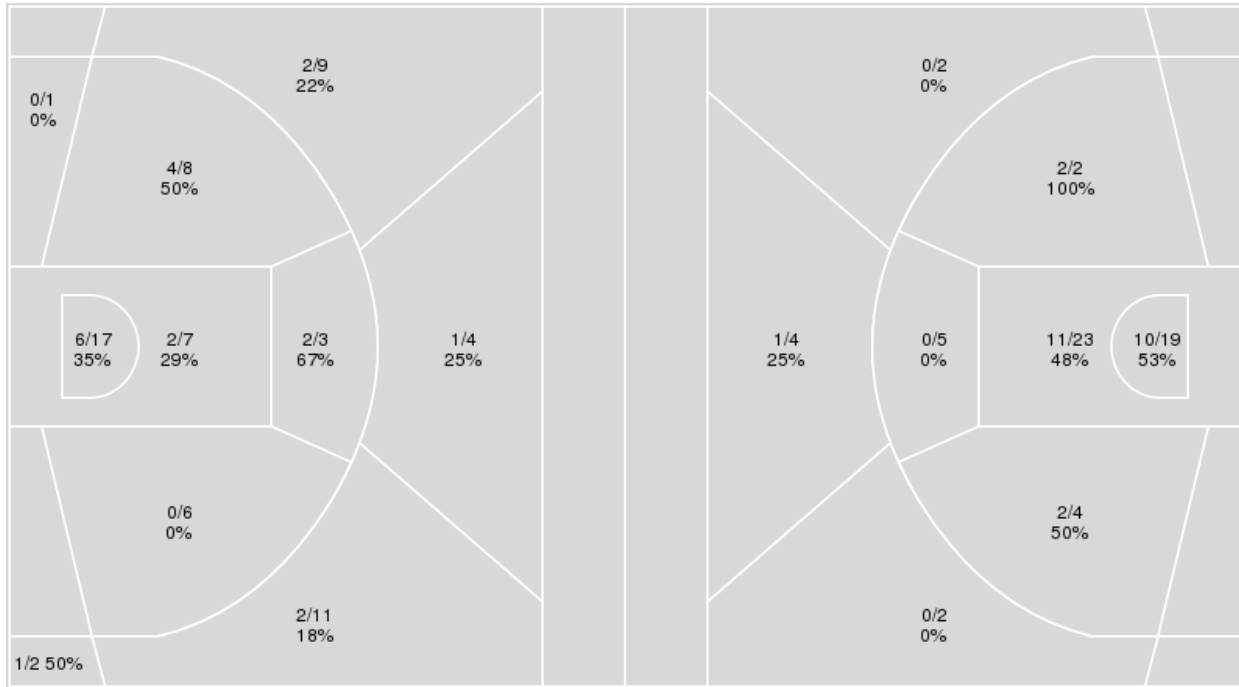

Officials: Dee Kantner, Pualani Spurlock-Welsh, Bruce Morris

{ Players => All; } FG Types => All; Results => All;

{ Players => All; } FG Types => All; Results => All;

Virginia Tech

Notre Dame

Virginia Tech	M/A	%
Field Goals	20/68	29
2 Points	14/42	33
3 Points	6/26	23
Free Throws	6/10	60

Notre Dame	M/A	%
Field Goals	26/61	43
2 Points	25/53	47
3 Points	1/8	12
Free Throws	10/13	77