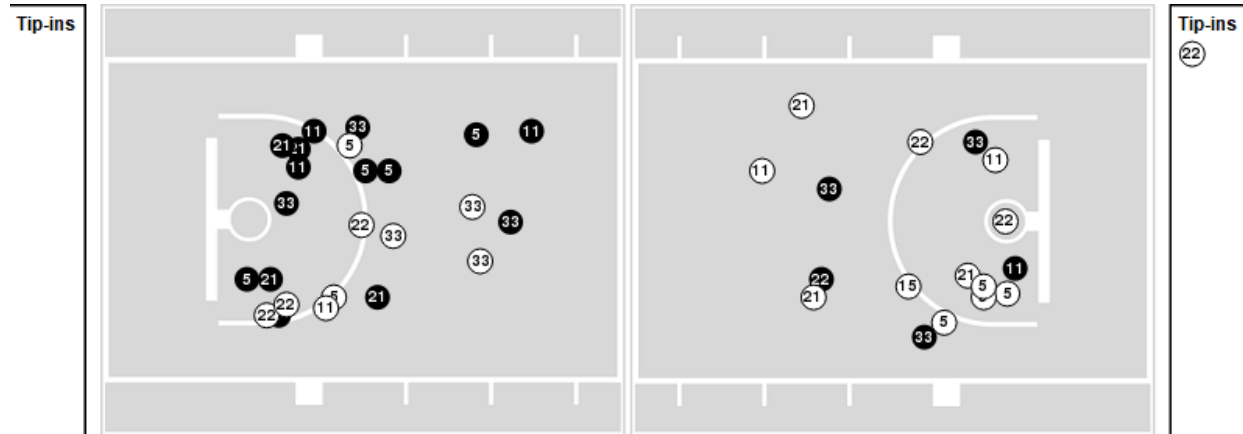

Blow Up Chart

N Made   **M** Missed   N - Player Number

Notre Dame	M/A	%
Field Goals	26/61	43
2 Points	25/53	47
3 Points	1/8	12
Free Throws	10/13	77

Notre Dame	M/A	%
Points in the Paint	42 (21 / 42)	50
Fast Break Points	8 (5/5)	100
Second Chance Points	5 (2/4)	50
Effective FG%	43