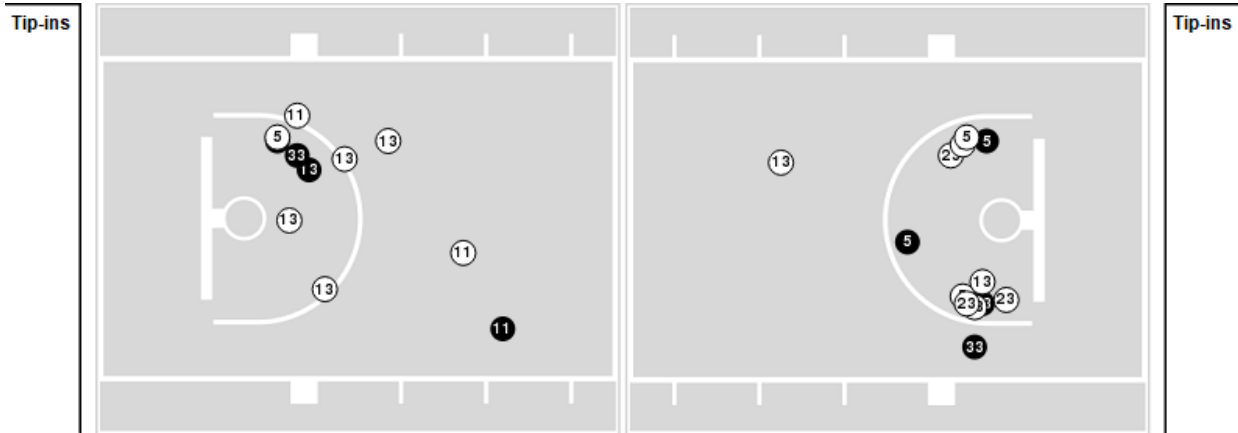

**Officials:** Dee Kantner, Pualani Spurlock-Welsh, Bruce Morris

Players => AllFG Types=>AllResults=>All

**Virginia Tech**

**All Field Goals**

**Blow Up Chart**

● Made    ○ Missed    N - Player Number

Virginia Tech	M/A	%
Field Goals	20/68	29
2 Points	14/42	33
3 Points	6/26	23
Free Throws	6/10	60