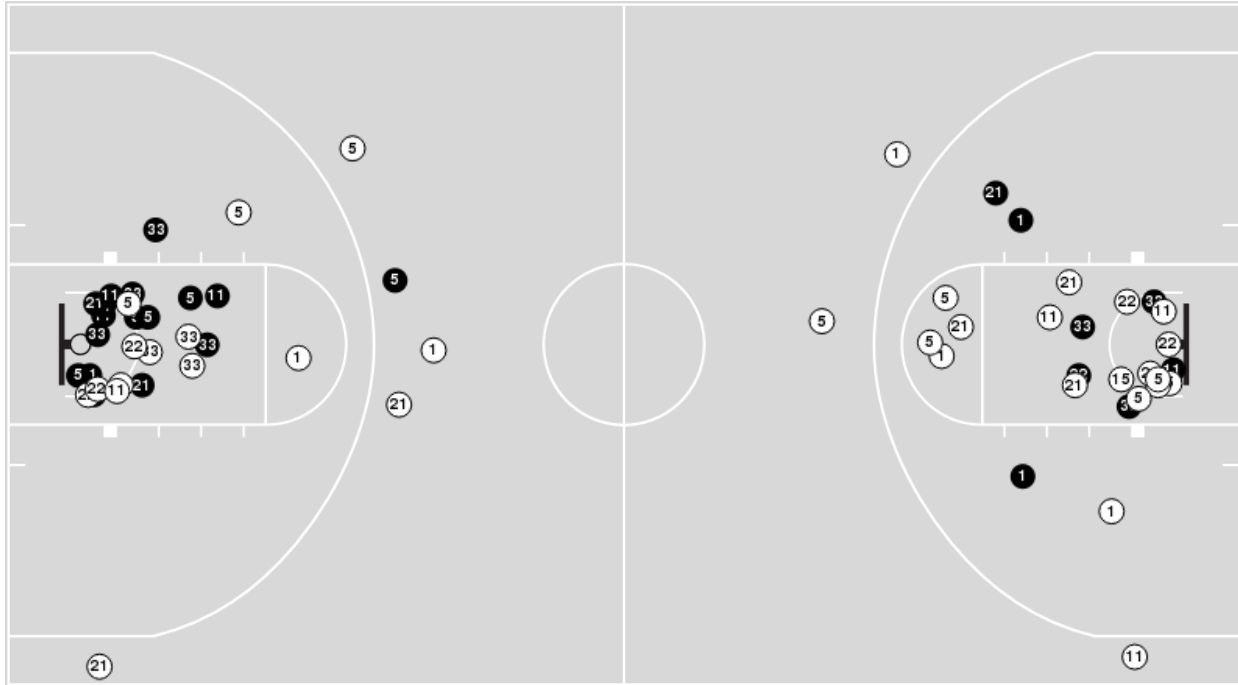

Officials: Dee Kantner, Pualani Spurlock-Welsh, Bruce Morris

Players => AllFG Types=>AllResults=>All
Notre Dame

All Field Goals