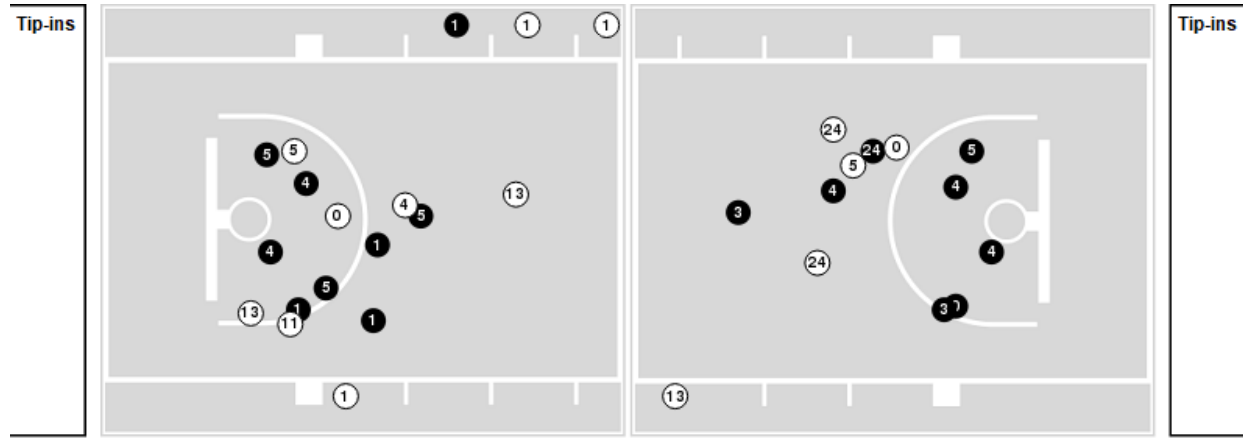

Blow Up Chart

● Made   ○ Missed   N - Player Number

Georgia Tech	M/A	%
Field Goals	27/66	41
2 Points	19/39	49
3 Points	8/27	30
Free Throws	10/12	83

Georgia Tech	M/A	%
Points in the Paint	32 (16 / 26)	62
Fast Break Points	6 (3/3)	100
Second Chance Points	14 (7/13)	54
Effective FG%	47