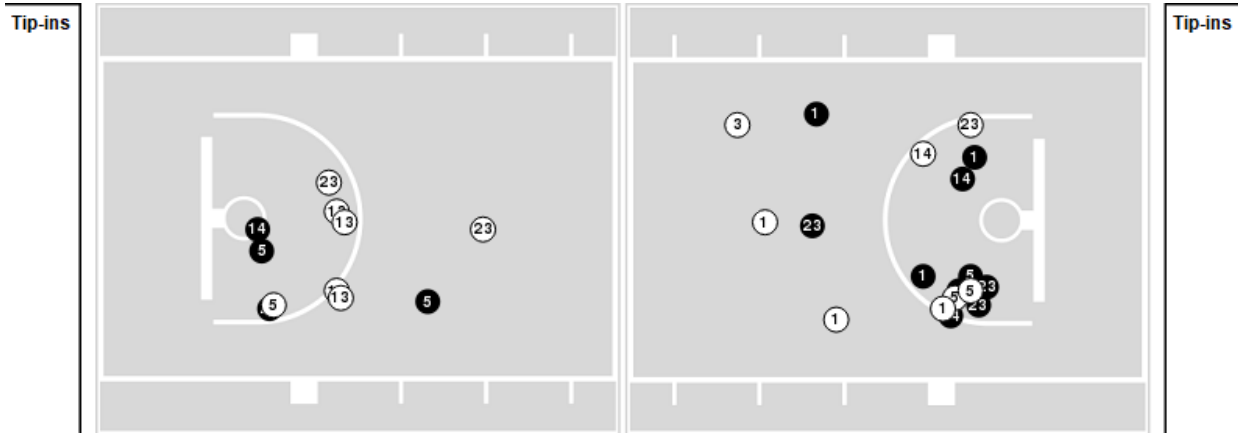

Blow Up Chart

● Made ○ Missed N - Player Number

Notre Dame	M/A	%
Field Goals	25/59	42
2 Points	16/35	46
3 Points	9/24	38
Free Throws	14/19	74

Notre Dame	M/A	%
Points in the Paint	28 (14 / 29)	48
Fast Break Points	4 (2/4)	50
Second Chance Points	6 (4/8)	50
Effective FG%	50