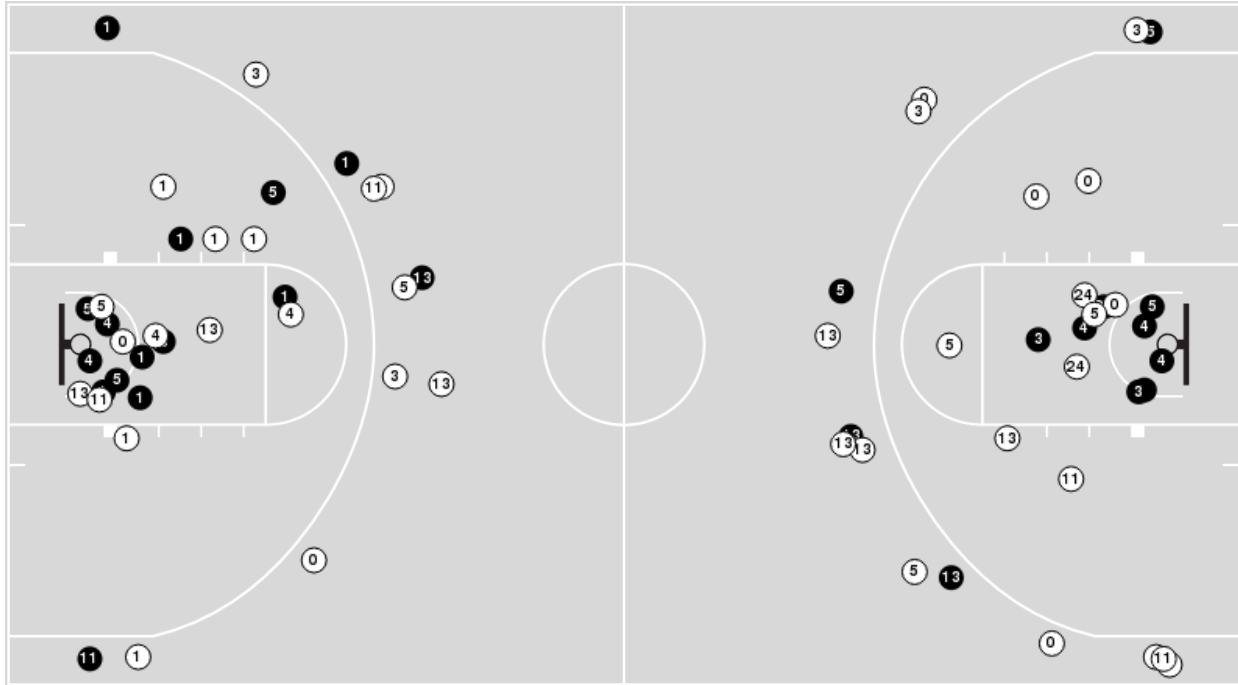

Players => AllFG Types=>AllResults=>All
Georgia Tech

All Field Goals