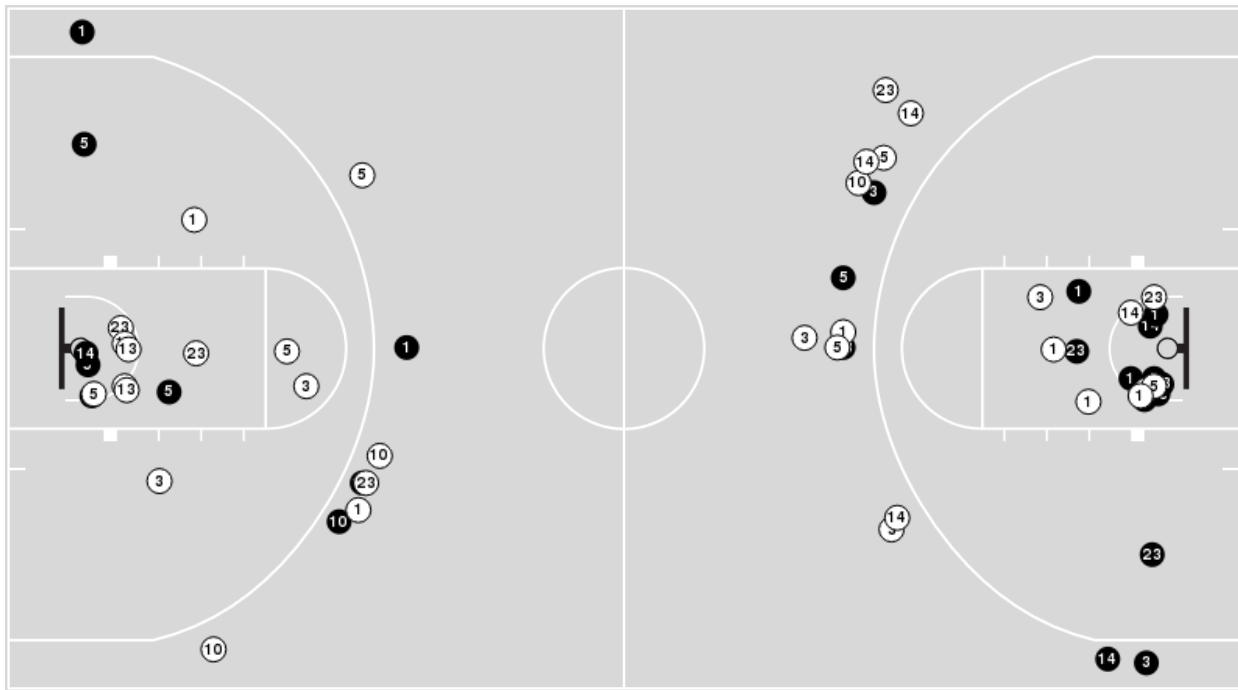

Officials: Clarence Armstrong, John Gaffney, Tim Clougherty

Players => 1, 2, 3, 4, 5, 10, 12, 13, 14, 20, 23, 24, 25FG Types=>AllResults=>All

Notre Dame

All Field Goals