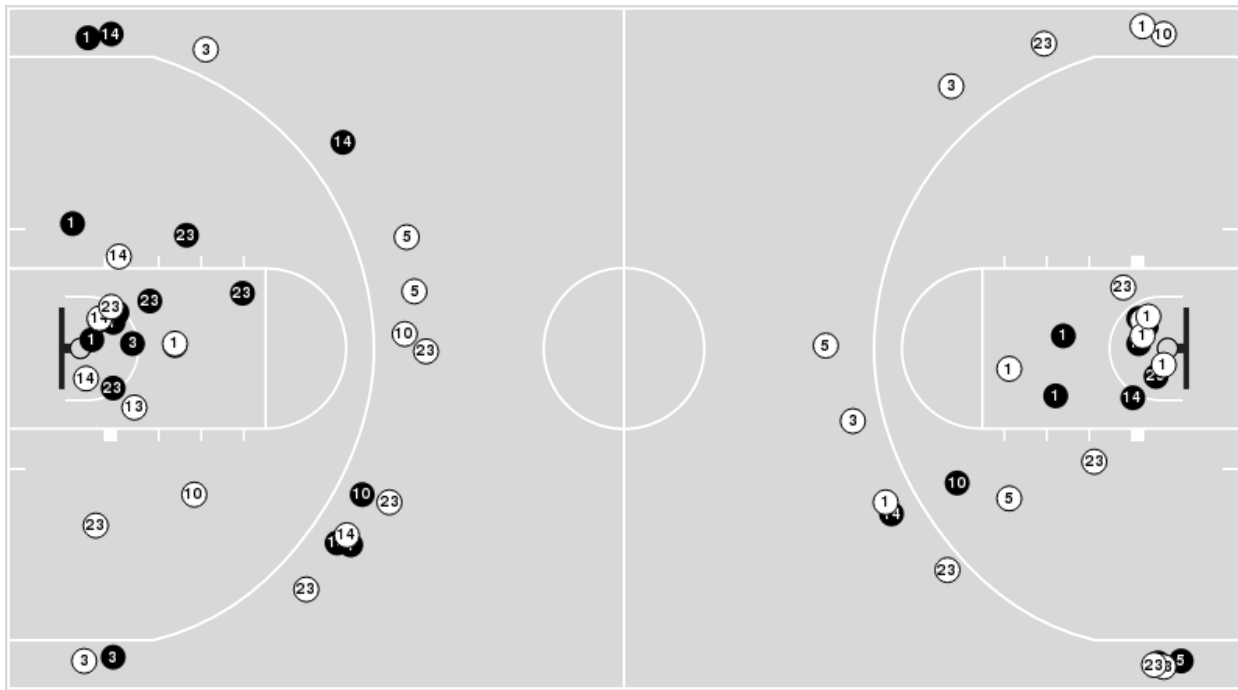

Officials: Roger Ayers, Jerry Heater, Justin Porterfield

Players => 1, 2, 3, 4, 5, 10, 12, 13, 14, 20, 23, 24, 25FG Types=>AllResults=>All

Notre Dame

All Field Goals