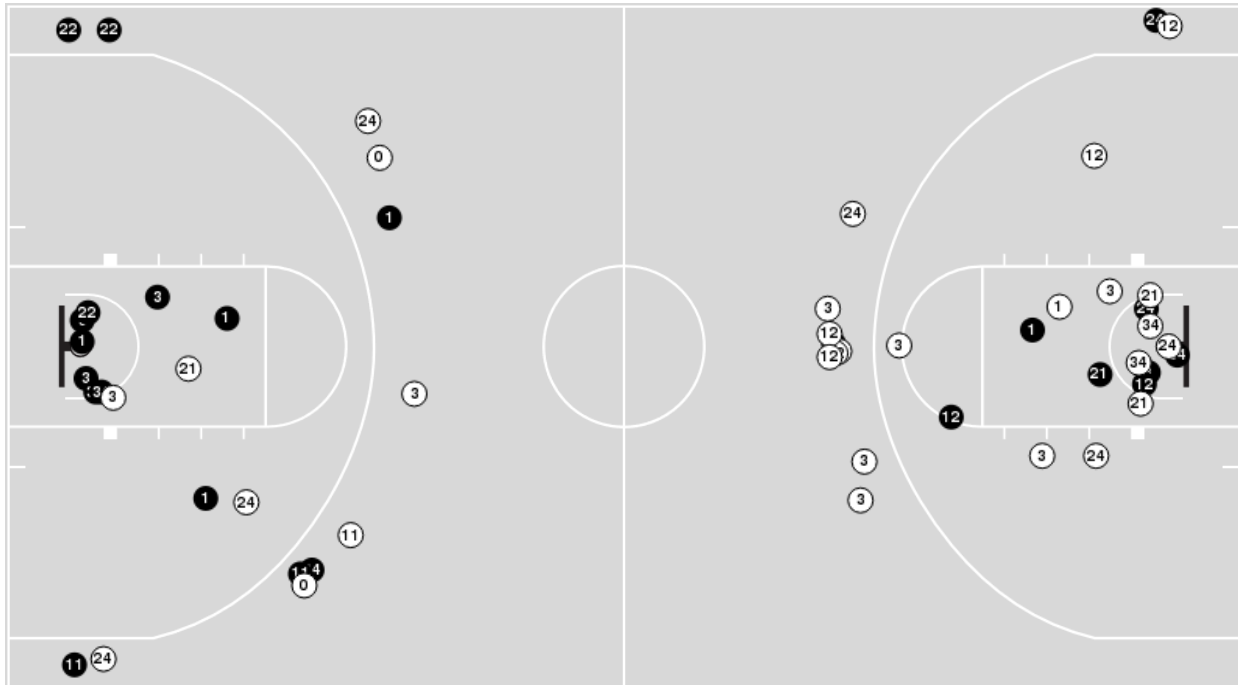

Officials: Roger Ayers, Jerry Heater, Justin Porterfield

Players => 0, 1, 3, 4, 5, 11, 12, 15, 21, 22, 23, 24, 30, 33, 34 FG Types=>All Results=>All

Louisville

All Field Goals