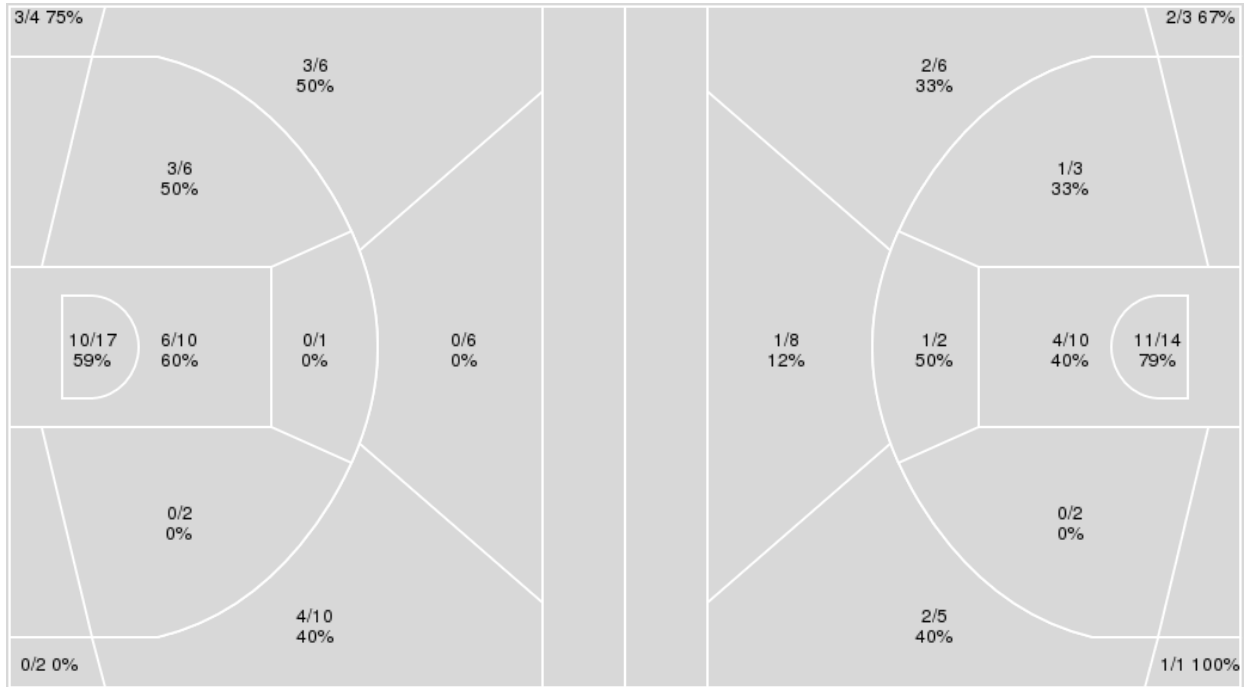

Officials: Roger Ayers, Jerry Heater, Justin Porterfield

{ Players => 1, 2, 3, 4, 5, 10, 12, 13, 14, 20, 23, 24, 25; } FG Types => All; Results => All;

{ Players => 0, 1, 3, 4, 5, 11, 12, 15, 21, 22, 23, 24, 30, 33, 34; } FG Types => All; Results => All;

Notre Dame

Louisville

Notre Dame	M/A	%
Field Goals	29/64	45
2 Points	19/36	53
3 Points	10/28	36
Free Throws	8/10	80

Louisville	M/A	%
Field Goals	25/54	46
2 Points	17/31	55
3 Points	8/23	35
Free Throws	4/7	57