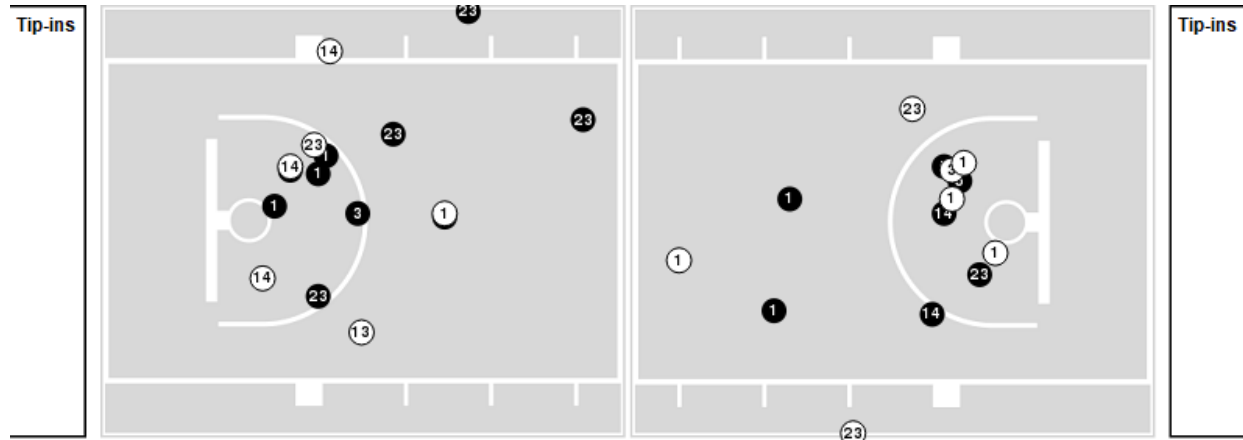

Officials: Roger Ayers, Jerry Heater, Justin Porterfield

Players => 1, 2, 3, 4, 5, 10, 12, 13, 14, 20, 23, 24, 25FG Types=>AllResults=>All

Notre Dame

All Field Goals

Blow Up Chart

● Made ○ Missed N - Player Number