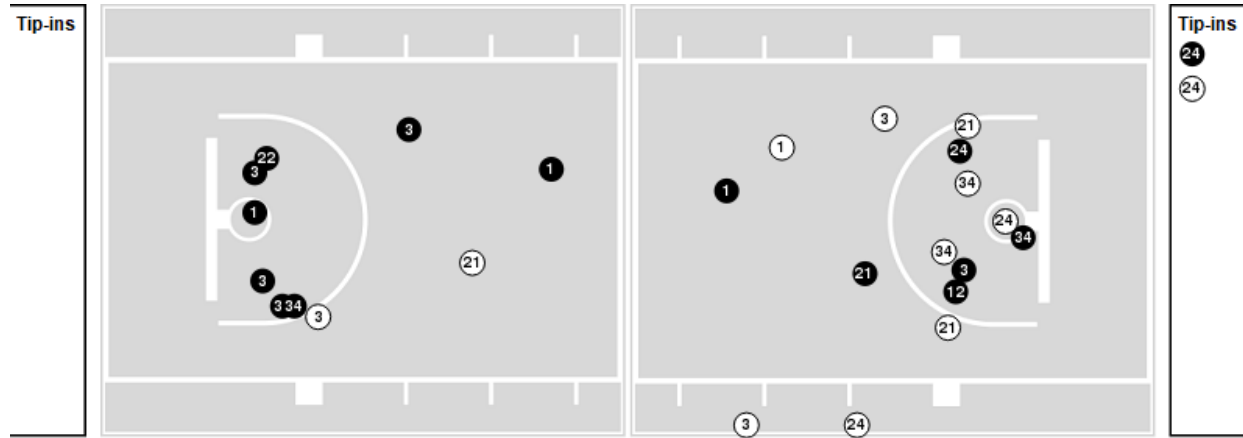

Officials: Roger Ayers, Jerry Heater, Justin Porterfield

Players => 0, 1, 3, 4, 5, 11, 12, 15, 21, 22, 23, 24, 30, 33, 34 FG Types=>All Results=>All

Louisville

All Field Goals

Blow Up Chart

● Made ○ Missed N - Player Number