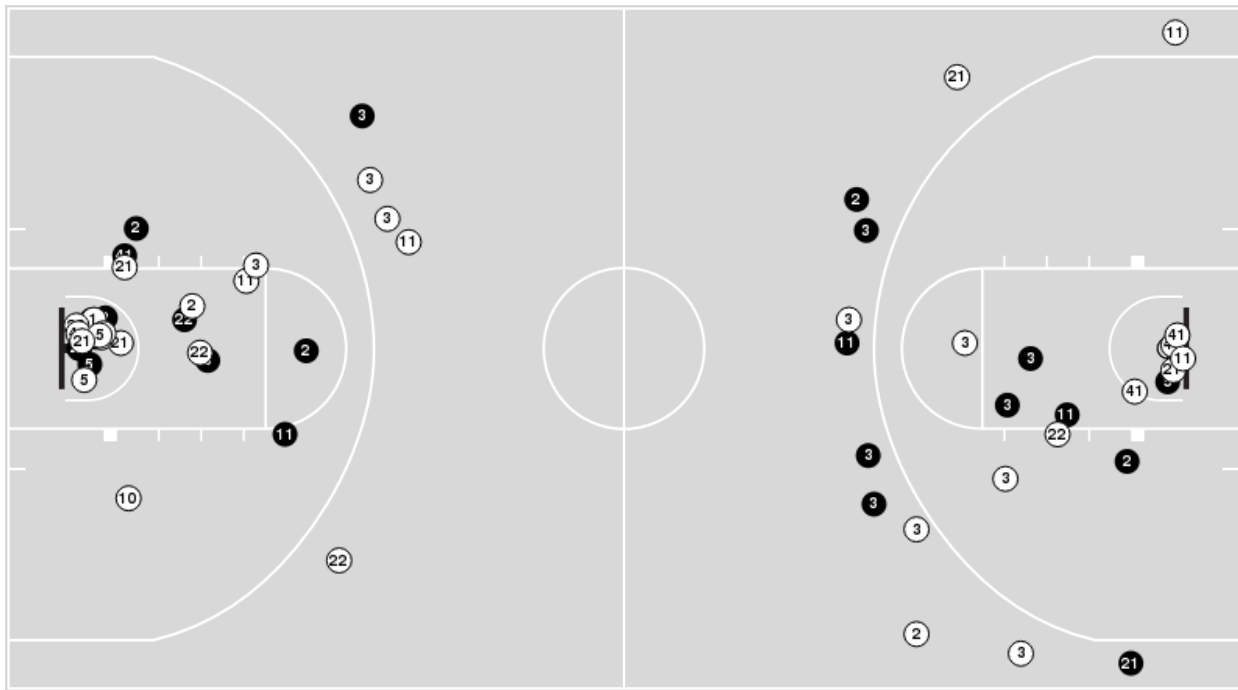

Players => 1, 2, 3, 5, 10, 11, 21, 22, 23, 32, 41FG Types=>AllResults=>All

NC State

All Field Goals