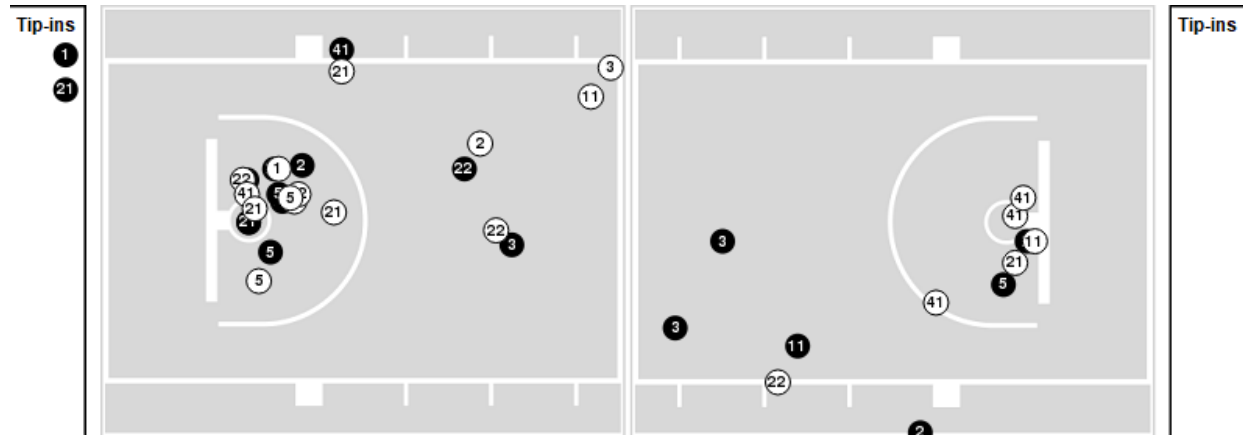

Blow Up Chart

● Made   ○ Missed   N - Player Number

NC State	M/A	%
Field Goals	27/60	45
2 Points	20/43	47
3 Points	7/17	41
Free Throws	8/10	80

NC State	M/A	%
Points in the Paint	30 (15 / 32)	47
Fast Break Points	14 (8/10)	80
Second Chance Points	12 (6/9)	67
Effective FG%	51