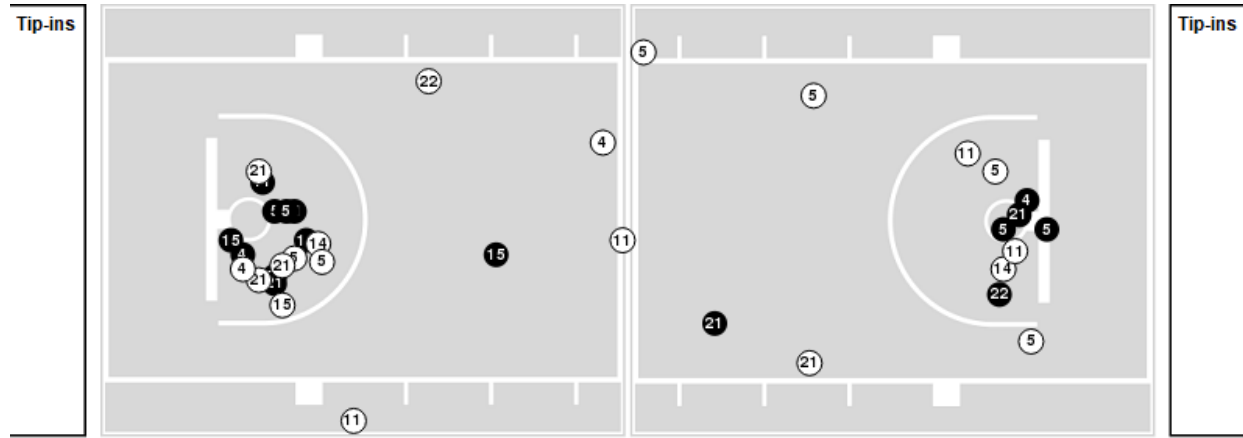

Blow Up Chart

● Made   ○ Missed   N - Player Number

Notre Dame	M/A	%
Field Goals	26/68	38
2 Points	20/45	44
3 Points	6/23	26
Free Throws	7/11	64

Notre Dame	M/A	%
Points in the Paint	32 (16 / 34)	47
Fast Break Points	9 (5/5)	100
Second Chance Points	16 (7/15)	47
Effective FG%	43