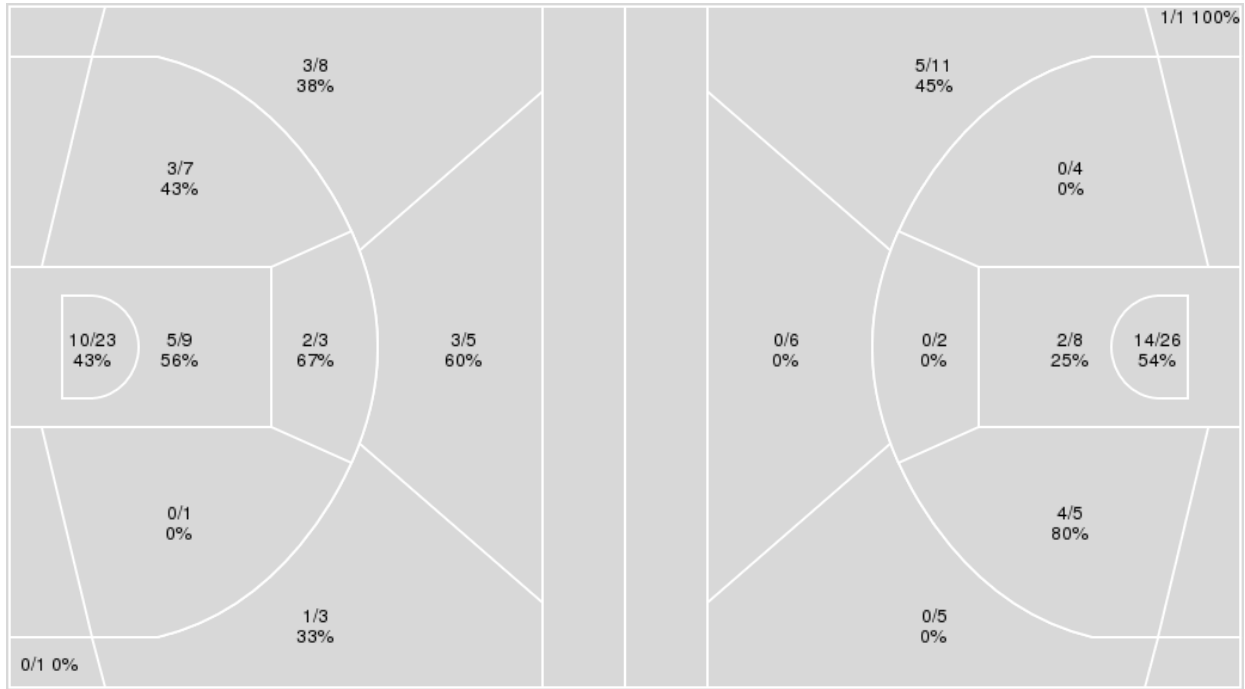

Officials: Pualani Spurlock-Welsh, Jeffrey Smith, Tiara Cruse

{ Players => 1, 2, 3, 5, 10, 11, 21, 22, 23, 32, 41; } FG Types => All;
Results => All;

{ Players => 0, 1, 2, 4, 5, 11, 14, 15, 20, 21, 22, 25, 33; } FG Types =>
All; Results => All;

NC State

Notre Dame

NC State	M/A	%
Field Goals	27/60	45
2 Points	20/43	47
3 Points	7/17	41
Free Throws	8/10	80

Notre Dame	M/A	%
Field Goals	26/68	38
2 Points	20/45	44
3 Points	6/23	26
Free Throws	7/11	64