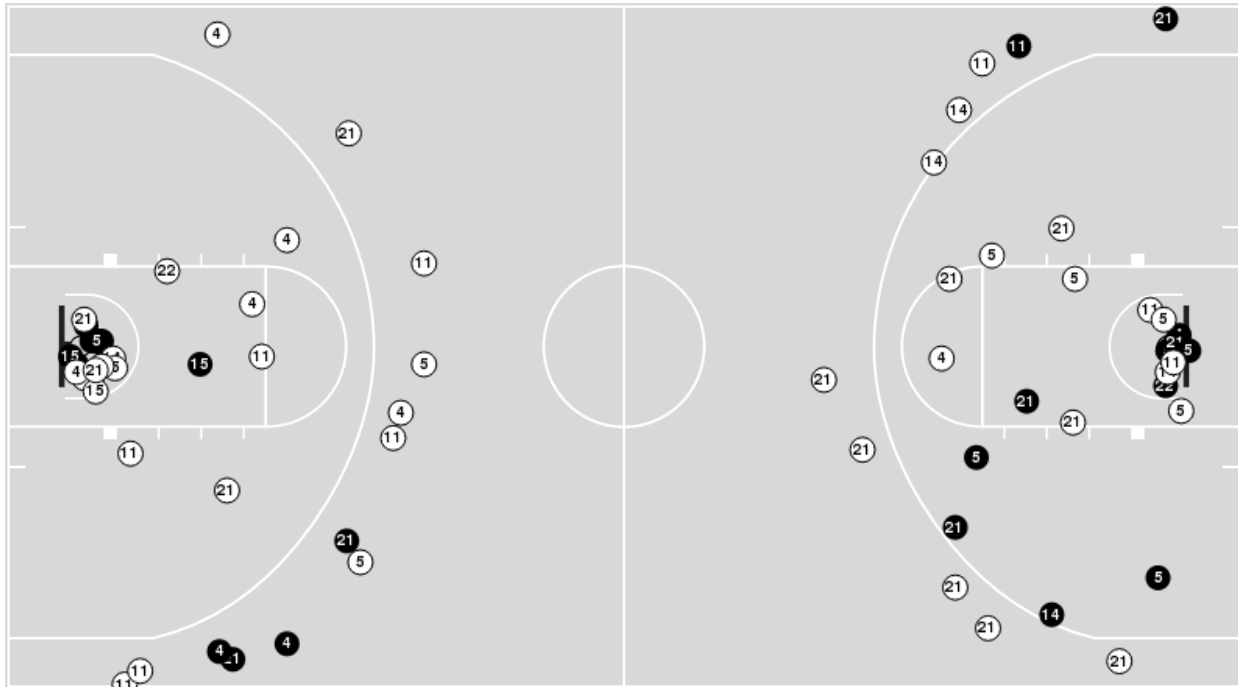

Players => 0, 1, 2, 4, 5, 11, 14, 15, 20, 21, 22, 25, 33FG Types=>AllResults=>All

Notre Dame

All Field Goals