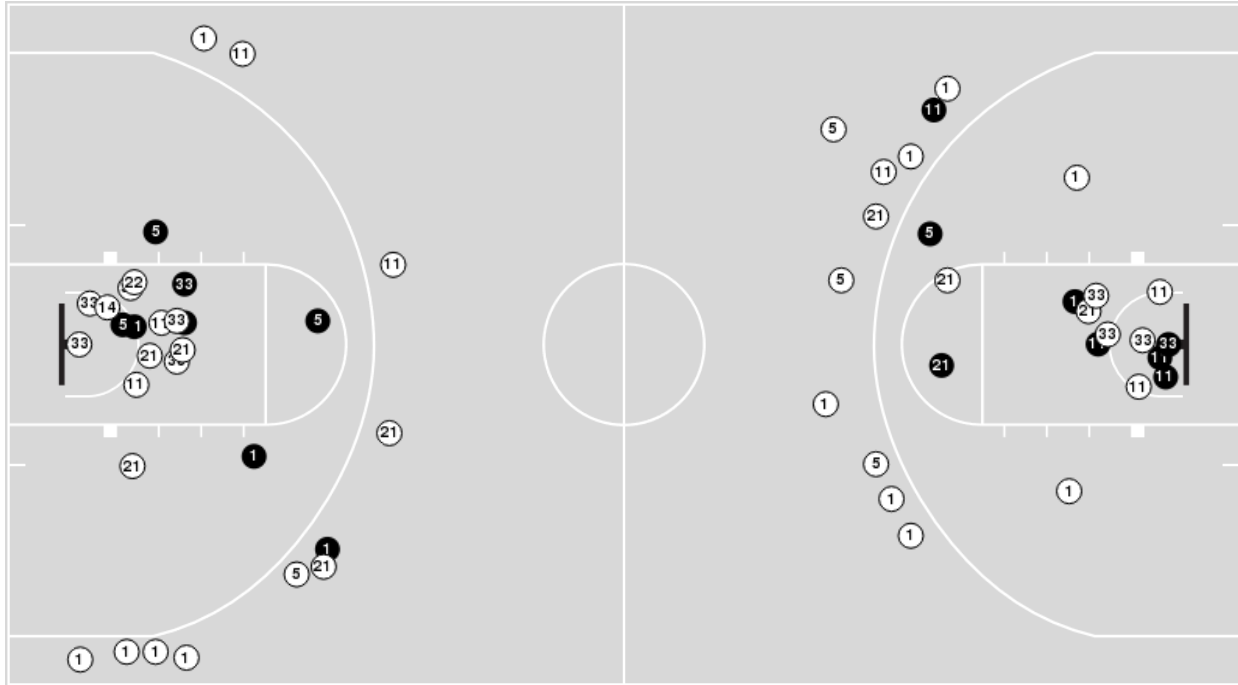

Players => 0, 1, 2, 4, 5, 11, 14, 15, 20, 21, 22, 25, 33 FG Types=>All Results=>All

Notre Dame

All Field Goals