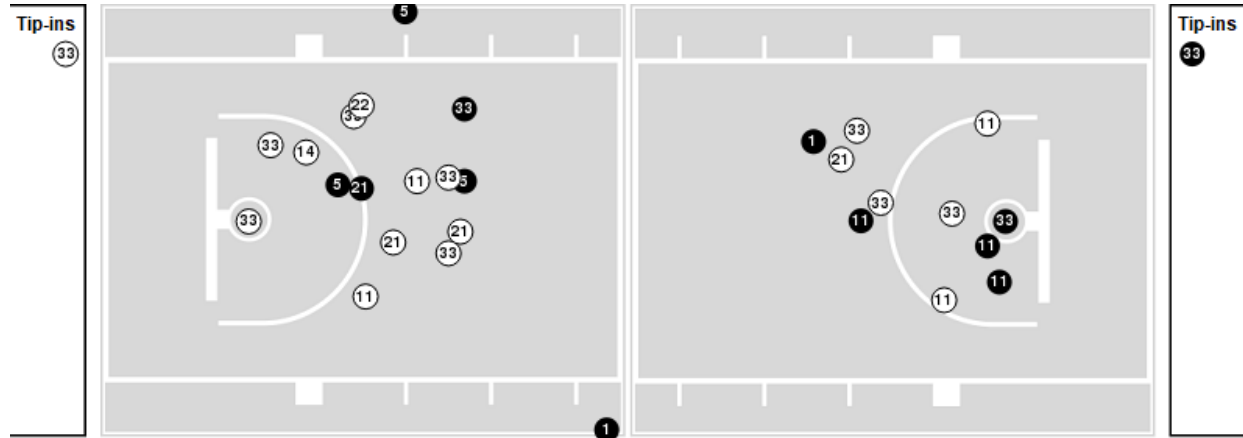

Blow Up Chart

● Made ○ Missed N - Player Number

Notre Dame	M/A	%
Field Goals	16/57	28
2 Points	14/35	40
3 Points	2/22	9
Free Throws	16/21	76

Notre Dame	M/A	%
Points in the Paint	18 (9 / 26)	35
Fast Break Points	17 (11/12)	92
Second Chance Points	7 (5/13)	38
Effective FG%	30