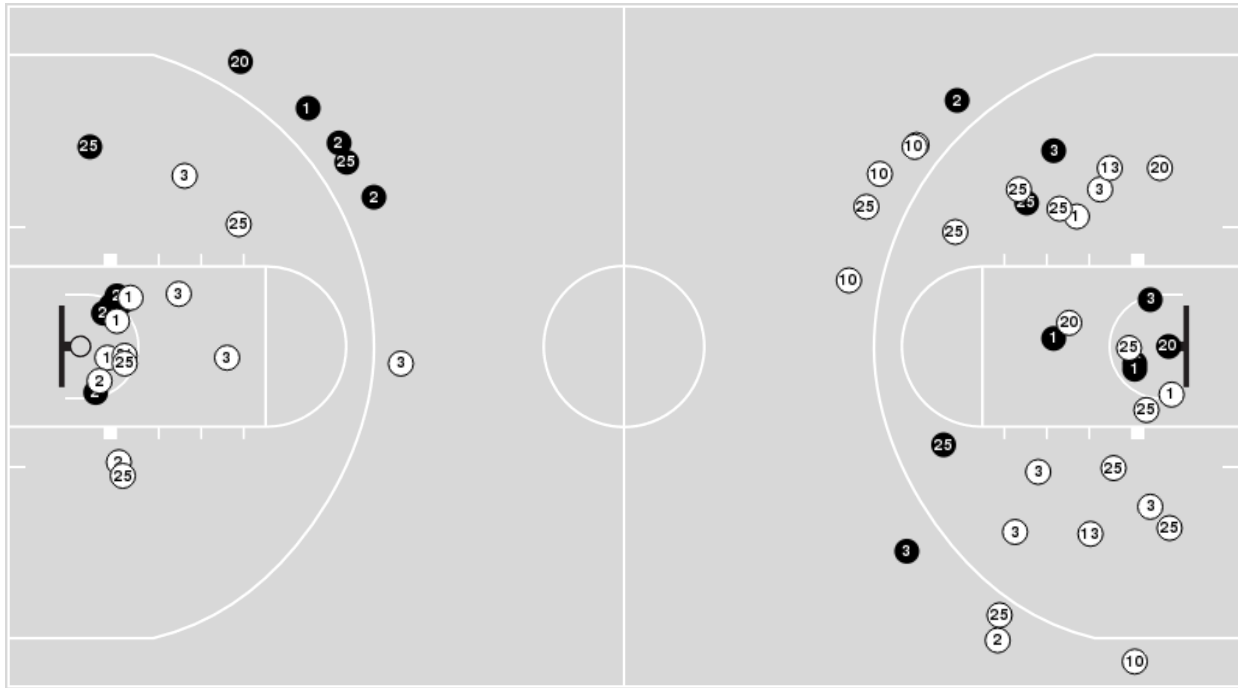

Players => 0, 1, 2, 3, 10, 11, 13, 14, 20, 21, 25, 31 FG Types=>AllResults=>All

North Carolina

All Field Goals