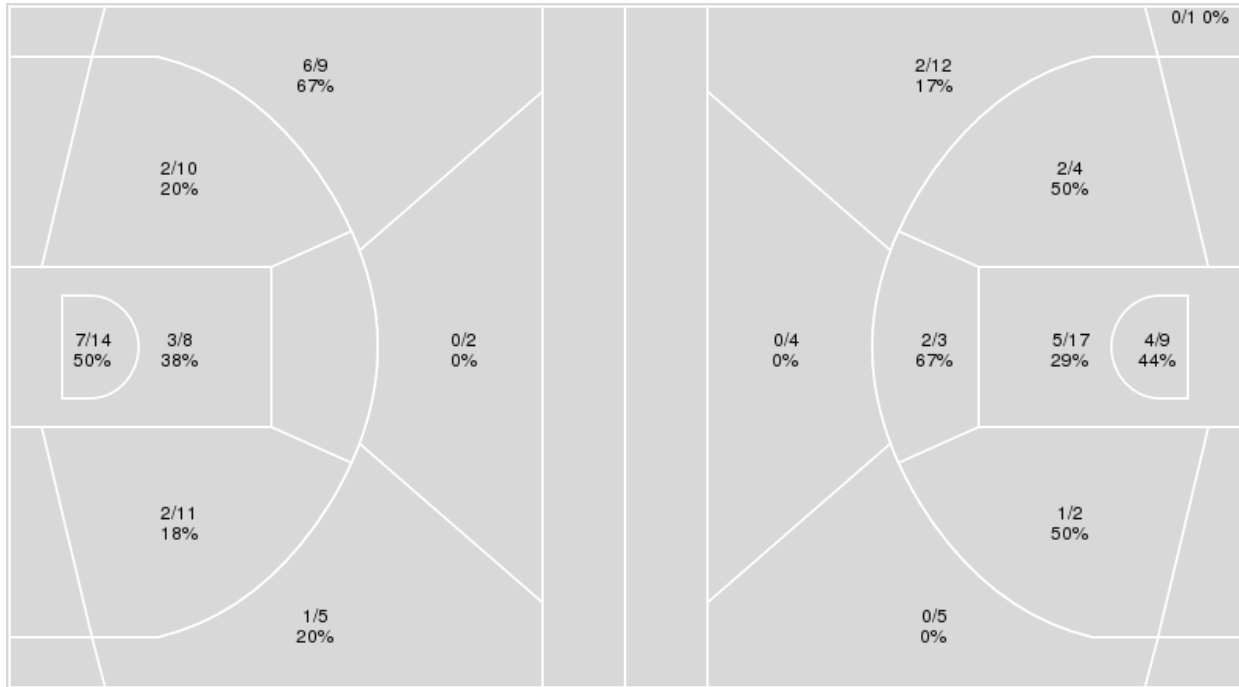

Officials: Maj Forsberg, Tiara Cruse, Katie Lukanich

{ Players => 0, 1, 2, 3, 10, 11, 13, 14, 20, 21, 25, 31; } FG Types => All;
Results => All;

{ Players => 0, 1, 2, 4, 5, 11, 14, 15, 20, 21, 22, 25, 33; } FG Types =>
All; Results => All;

North Carolina

Notre Dame

North Carolina	M/A	%
Field Goals	21/59	36
2 Points	14/43	33
3 Points	7/16	44
Free Throws	11/14	79

Notre Dame	M/A	%
Field Goals	16/57	28
2 Points	14/35	40
3 Points	2/22	9
Free Throws	16/21	76