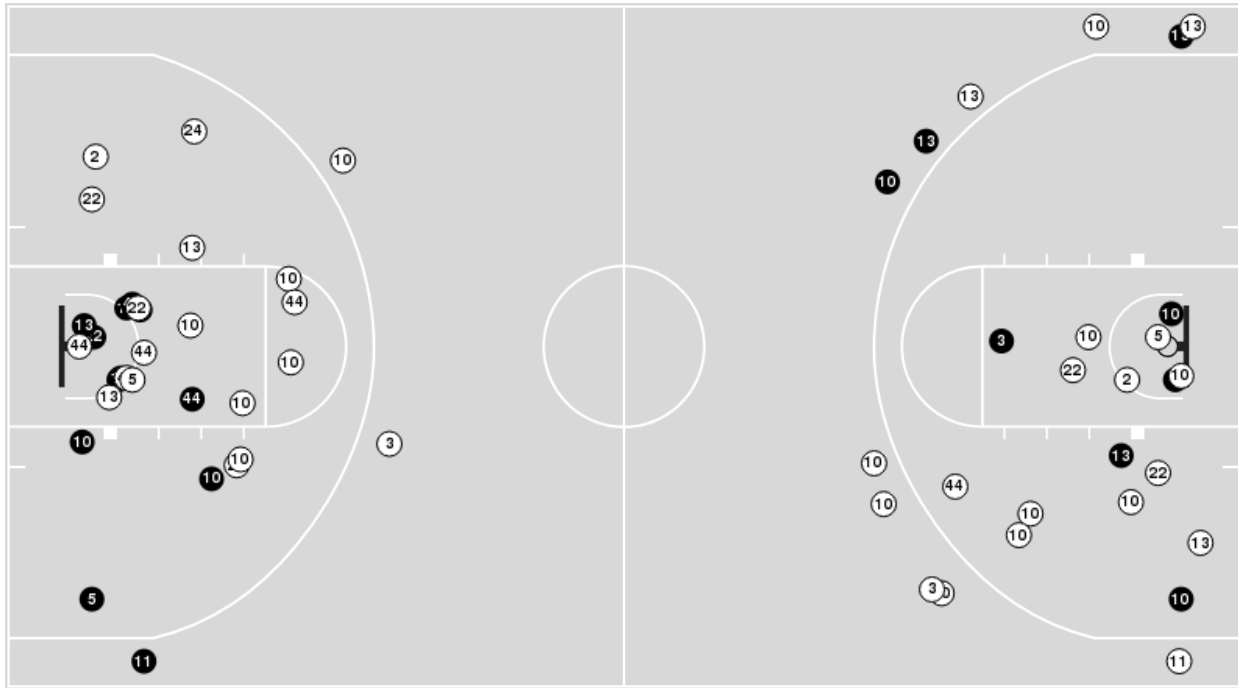

Officials: Joseph Vaszily, Jeffrey Smith, Fatou Cissoko-Stephens

Players => 1, 2, 3, 5, 10, 11, 12, 13, 15, 22, 23, 24, 32, 40, 44FG Types=>AllResults=>All

Louisville

All Field Goals