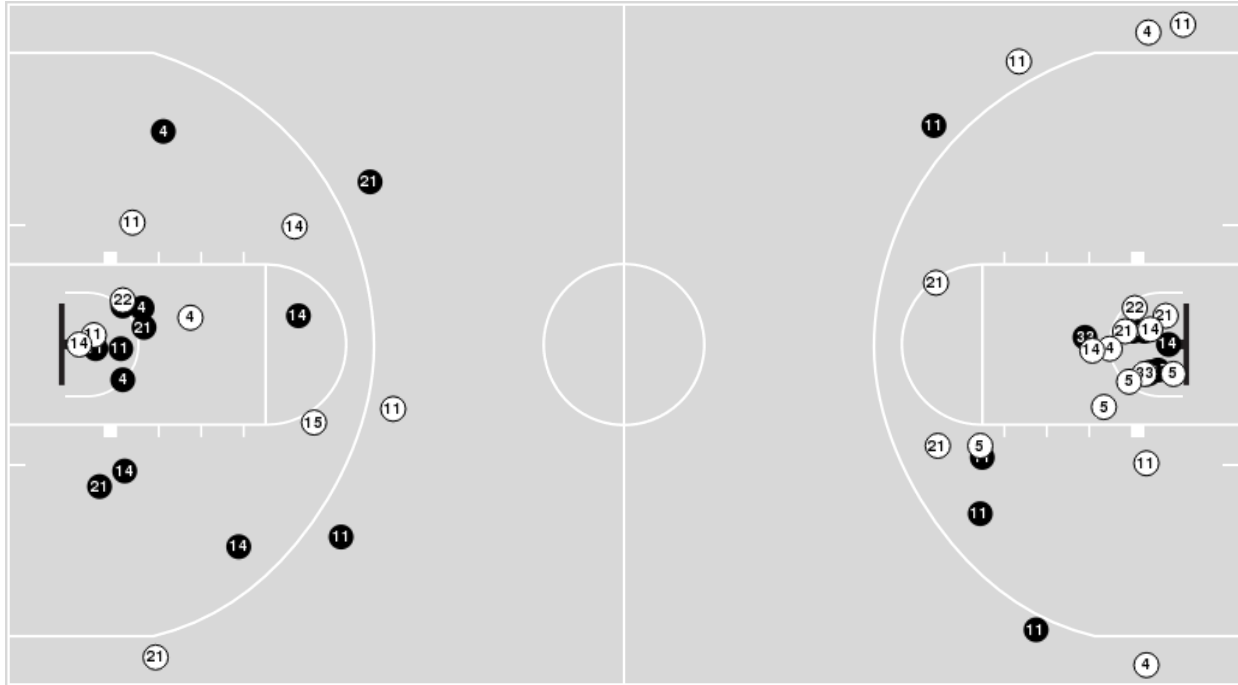

Players => 0, 1, 2, 4, 5, 11, 14, 15, 20, 21, 22, 25, 33 FG Types=>All Results=>All

Notre Dame

All Field Goals