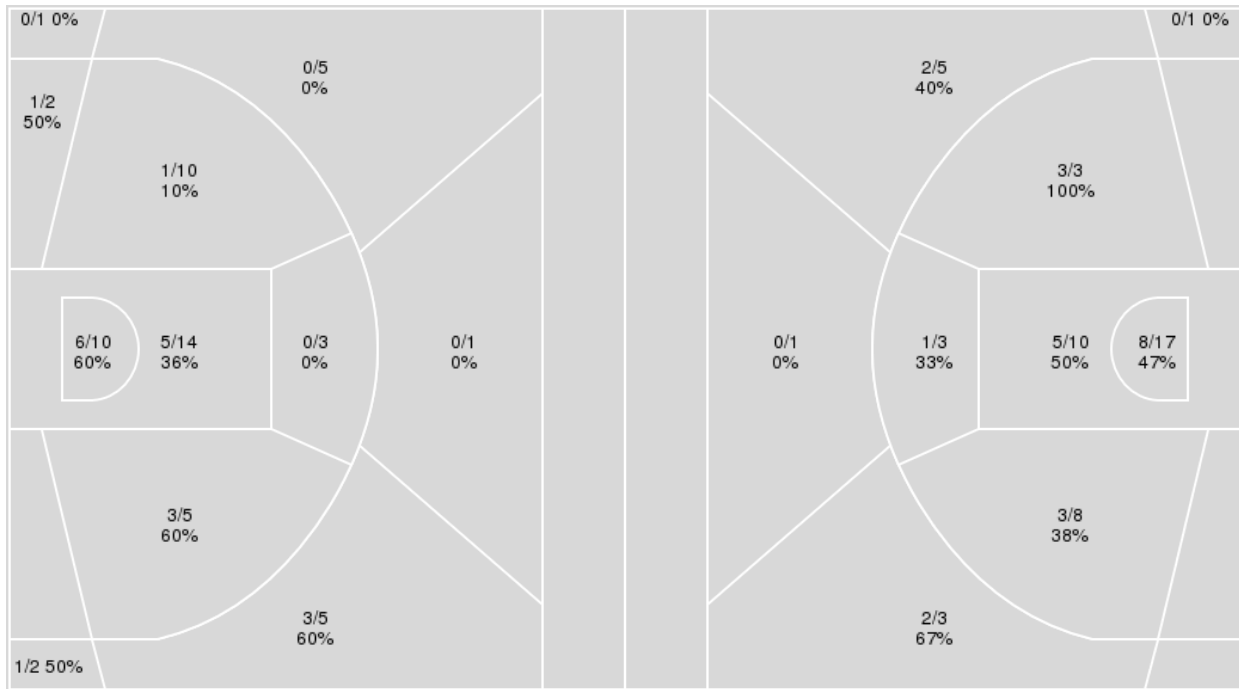

Notre Dame at Louisville

02/26/23 KFC Yum! Center, Louisville
2022-23 Women's Basketball

Officials: Joseph Vaszily, Jeffrey Smith, Fatou Cissoko-Stephens

{ Players => 1, 2, 3, 5, 10, 11, 12, 13, 15, 22, 23, 24, 32, 40, 44; } FG Types => All; Results => All;

{ Players => 0, 1, 2, 4, 5, 11, 14, 15, 20, 21, 22, 25, 33; } FG Types => All; Results => All;

Louisville

Notre Dame

Louisville	M/A	%
Field Goals	20/58	34
2 Points	16/44	36
3 Points	4/14	29
Free Throws	21/26	81

Notre Dame	M/A	%
Field Goals	24/51	47
2 Points	20/41	49
3 Points	4/10	40
Free Throws	16/24	67