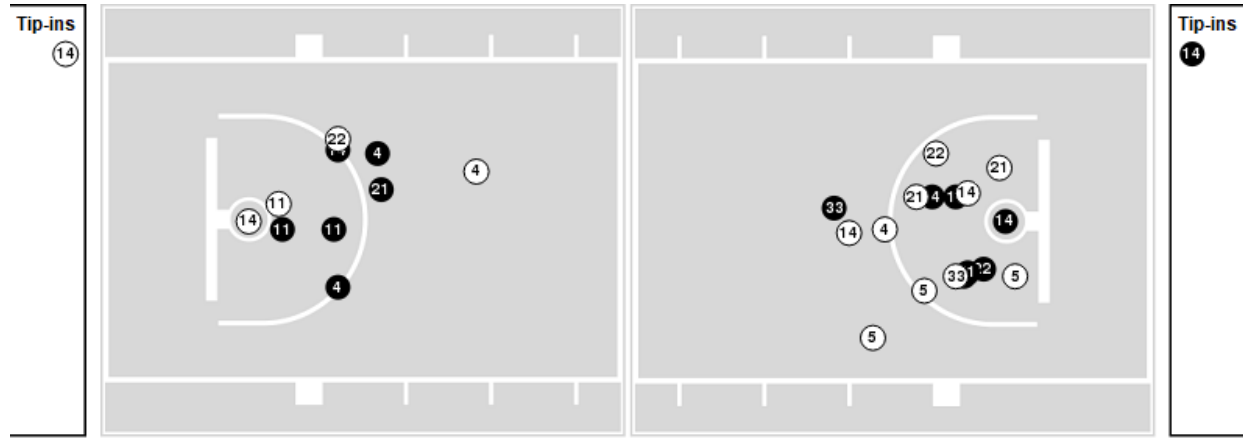

Blow Up Chart

● Made ○ Missed N - Player Number

Notre Dame	M/A	%
Field Goals	24/51	47
2 Points	20/41	49
3 Points	4/10	40
Free Throws	16/24	67

Notre Dame	M/A	%
Points in the Paint	26 (13 / 27)	48
Fast Break Points	6 (3/3)	100
Second Chance Points	7 (5/12)	42
Effective FG%	51