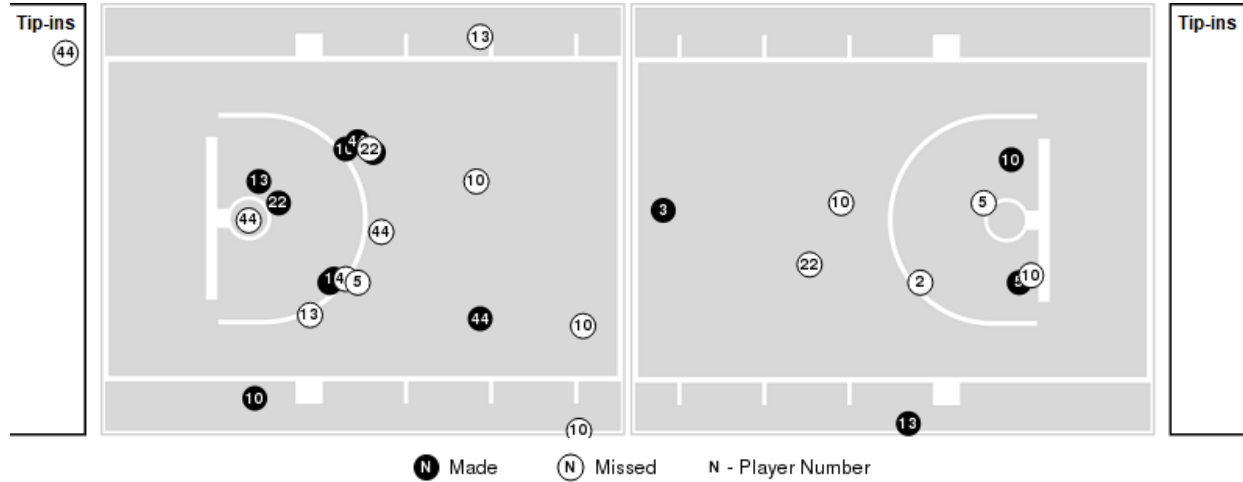

Blow Up Chart

Louisville	M/A	%
Field Goals	20/58	34
2 Points	16/44	36
3 Points	4/14	29
Free Throws	21/26	81

Louisville	M/A	%
Points in the Paint	22 (11 / 24)	46
Fast Break Points	4 (2/2)	100
Second Chance Points	13 (11/18)	61
Effective FG%	38