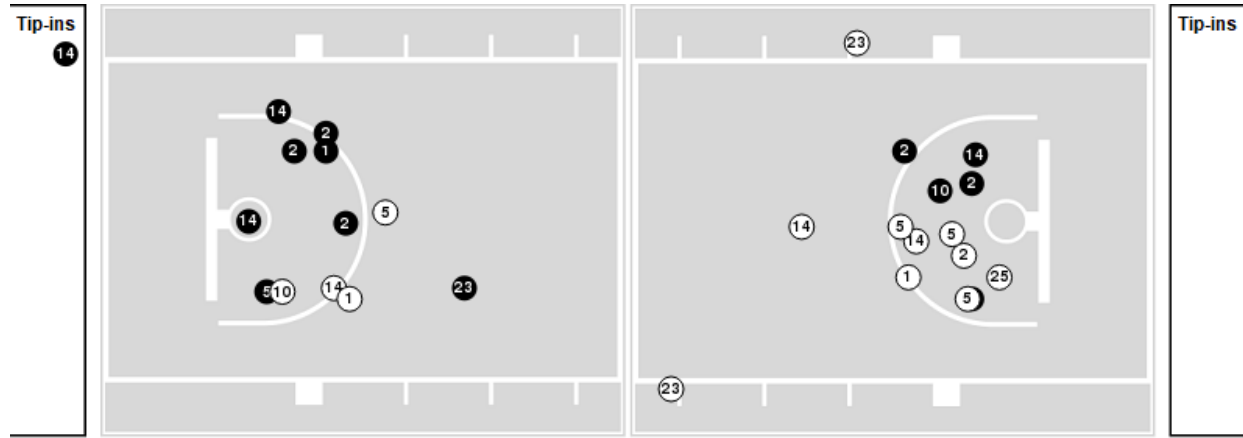

Blow Up Chart

N Made   **O** Missed   N - Player Number

Notre Dame	M/A	%
Field Goals	23/56	41
2 Points	15/32	47
3 Points	8/24	33
Free Throws	14/15	93

Notre Dame	M/A	%
Points in the Paint	26 (13 / 25)	52
Fast Break Points	8 (4/4)	100
Second Chance Points	8 (5/6)	83
Effective FG%	48