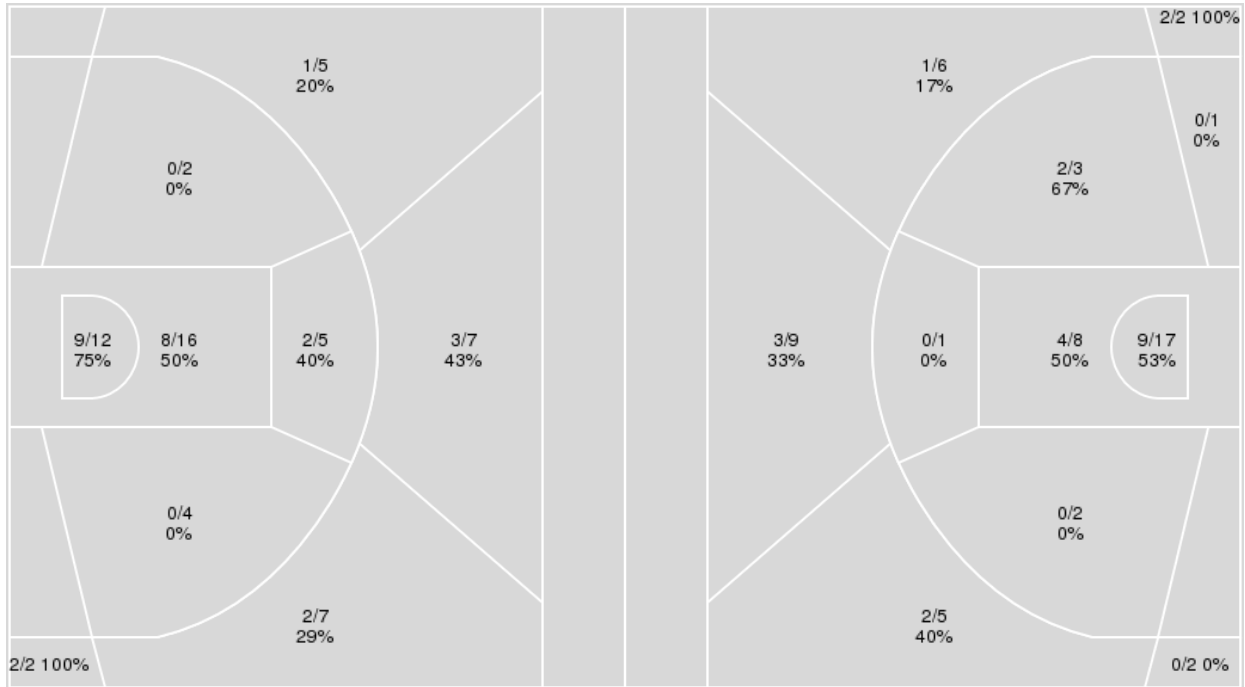

Officials: Lee Cassell, Doug Simons, Brian O'Connell

{ Players => All; } FG Types => All; Results => All;

{ Players => 1, 2, 3, 4, 5, 10, 12, 13, 14, 20, 23, 24, 25; } FG Types => All; Results => All;

Georgia Tech

Notre Dame

Georgia Tech	M/A	%
Field Goals	27/60	45
2 Points	19/39	49
3 Points	8/21	38
Free Throws	8/12	67

Notre Dame	M/A	%
Field Goals	23/56	41
2 Points	15/32	47
3 Points	8/24	33
Free Throws	14/15	93