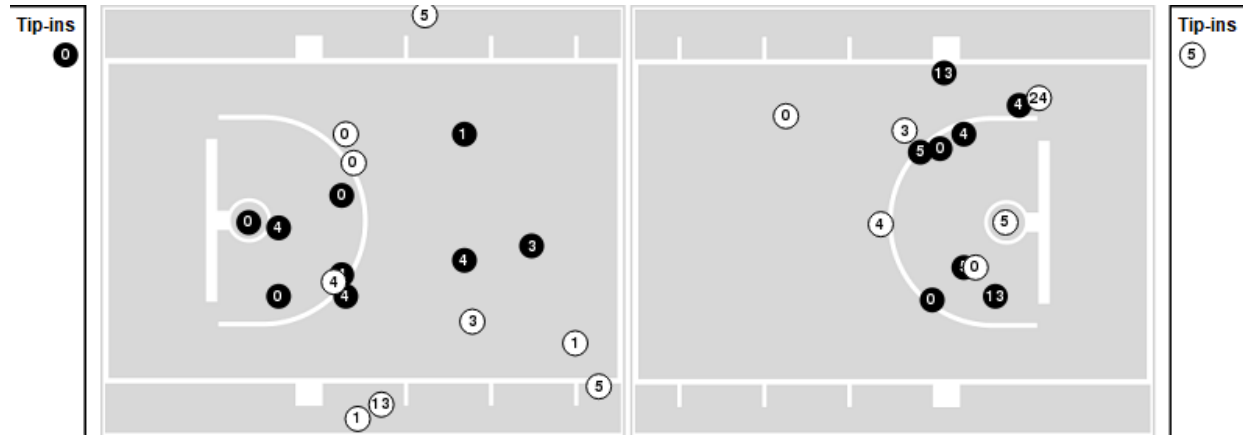

Officials: Lee Cassell, Doug Simons, Brian O'Connell

Players => AllFG Types=>AllResults=>All

Georgia Tech

All Field Goals

Blow Up Chart

● Made ○ Missed N - Player Number

| Georgia Tech | M/A | % |
|--------------|-------|----|
| Field Goals | 27/60 | 45 |
| 2 Points | 19/39 | 49 |
| 3 Points | 8/21 | 38 |
| Free Throws | 8/12 | 67 |