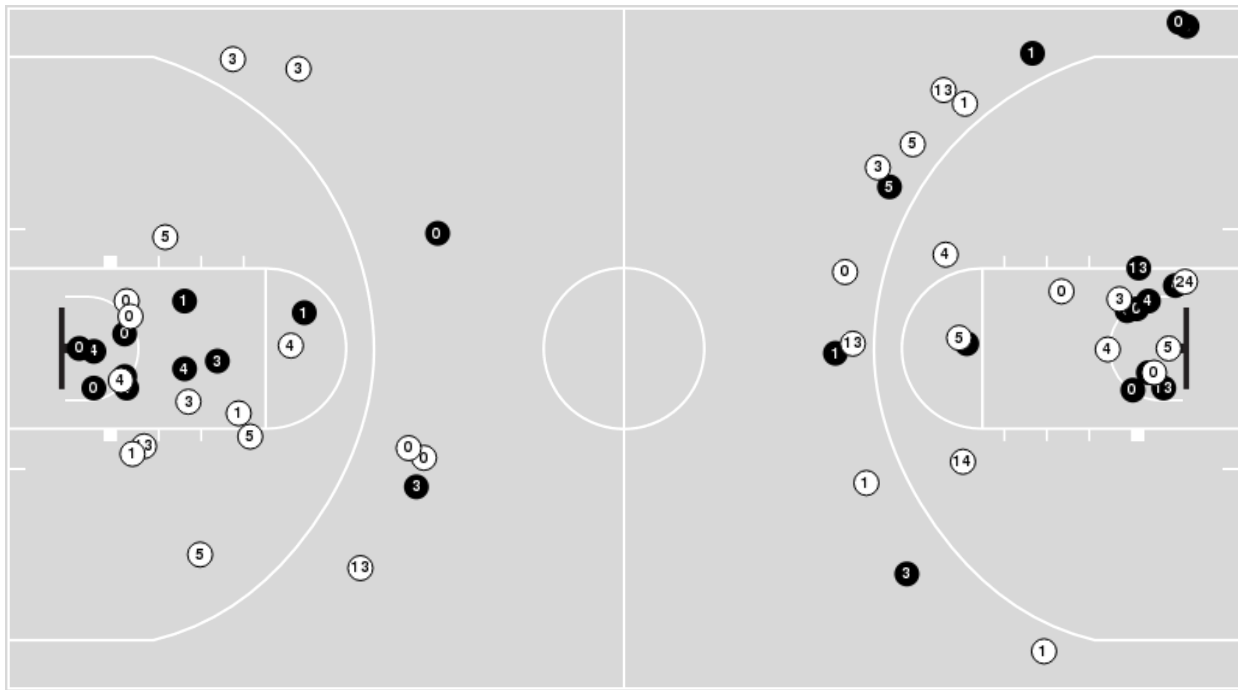

Officials: Lee Cassell, Doug Simons, Brian O'Connell

Players => AllFG Types=>AllResults=>All

Georgia Tech

All Field Goals