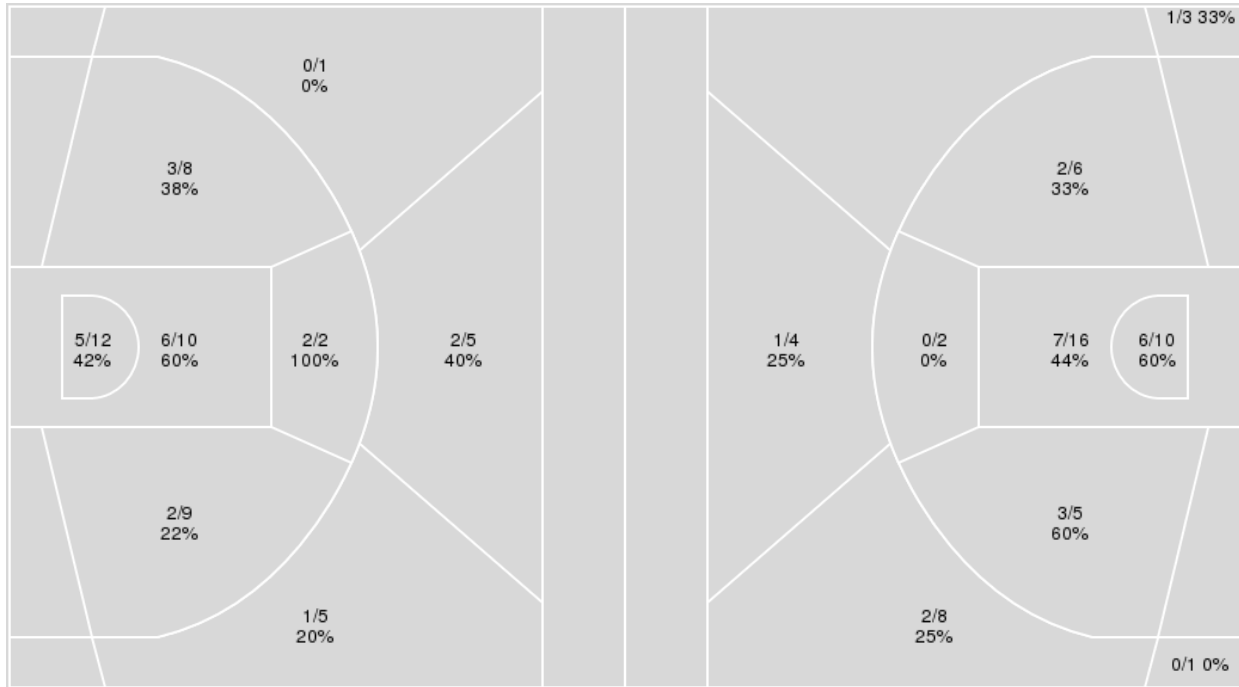

Duke at Notre Dame

02/05/23 Purcell Pavilion at the Joyce Center, Notre Dame, Ind.
2022-23 Women's Basketball

Game Time: 1:00 PM
Game Duration: 1:48
Attendance: 9,149

Officials: Eric Brewton, Karen Preato, Brandon Enterline

{ Players => 0, 1, 2, 4, 5, 11, 14, 15, 20, 21, 22, 25, 33; } FG Types => All; Results => All;

{ Players => 0, 2, 3, 4, 5, 11, 13, 15, 21, 22, 23, 24, 30, 32, 33, 42, 45; } FG Types => All; Results => All;

Notre Dame

Duke

Notre Dame	M/A	%
Field Goals	21/52	40
2 Points	18/41	44
3 Points	3/11	27
Free Throws	7/14	50

Duke	M/A	%
Field Goals	22/55	40
2 Points	18/39	46
3 Points	4/16	25
Free Throws	9/12	75