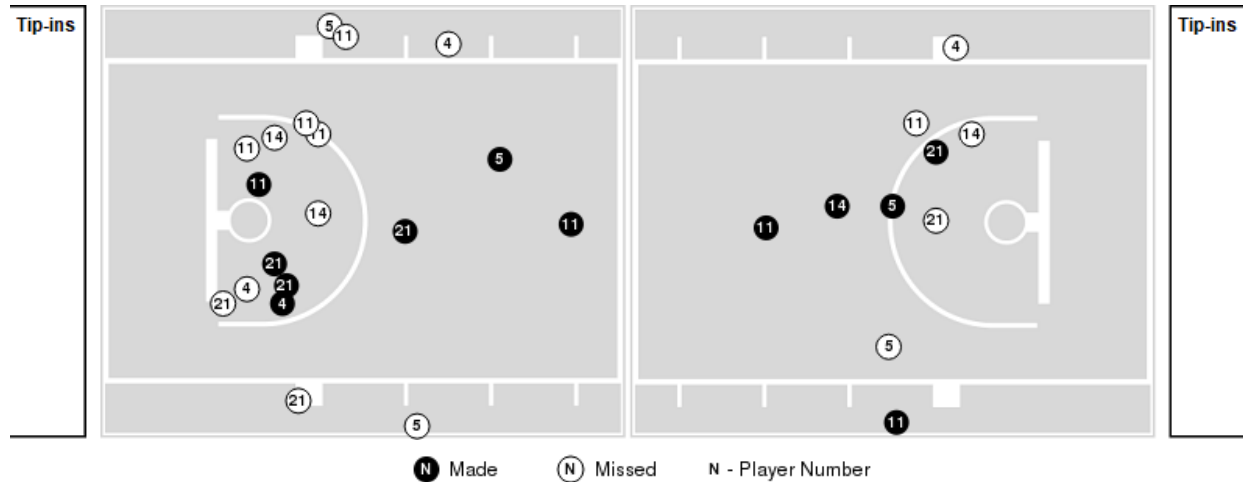

Blow Up Chart

Notre Dame	M/A	%
Field Goals	21/52	40
2 Points	18/41	44
3 Points	3/11	27
Free Throws	7/14	50

Notre Dame	M/A	%
Points in the Paint	22 (11 / 22)	50
Fast Break Points	9 (5/5)	100
Second Chance Points	2 (1/6)	17
Effective FG%	43