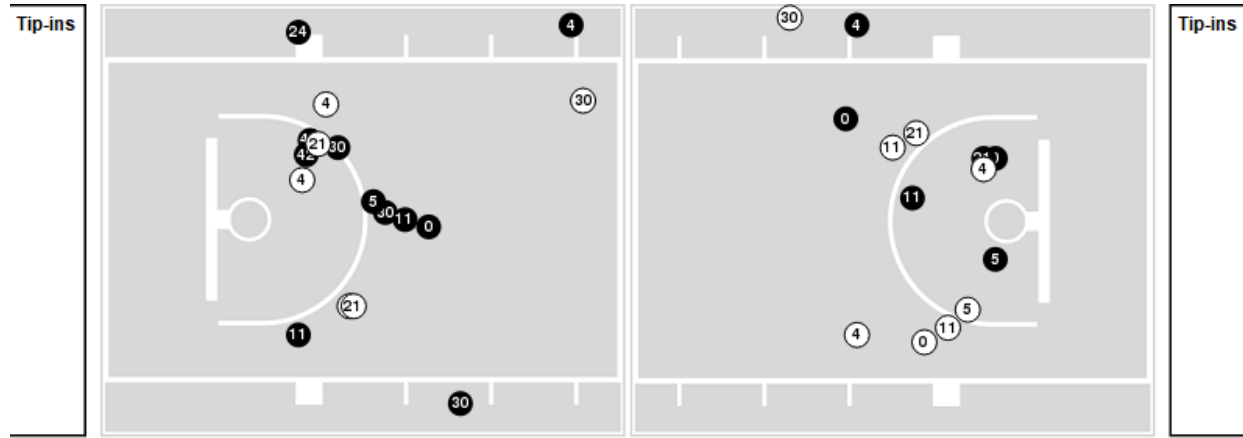

Blow Up Chart

● Made   ○ Missed   N - Player Number

Duke	M/A	%
Field Goals	22/55	40
2 Points	18/39	46
3 Points	4/16	25
Free Throws	9/12	75

Duke	M/A	%
Points in the Paint	26 (13 / 26)	50
Fast Break Points	6 (4/4)	100
Second Chance Points	3 (2/8)	25
Effective FG%	44