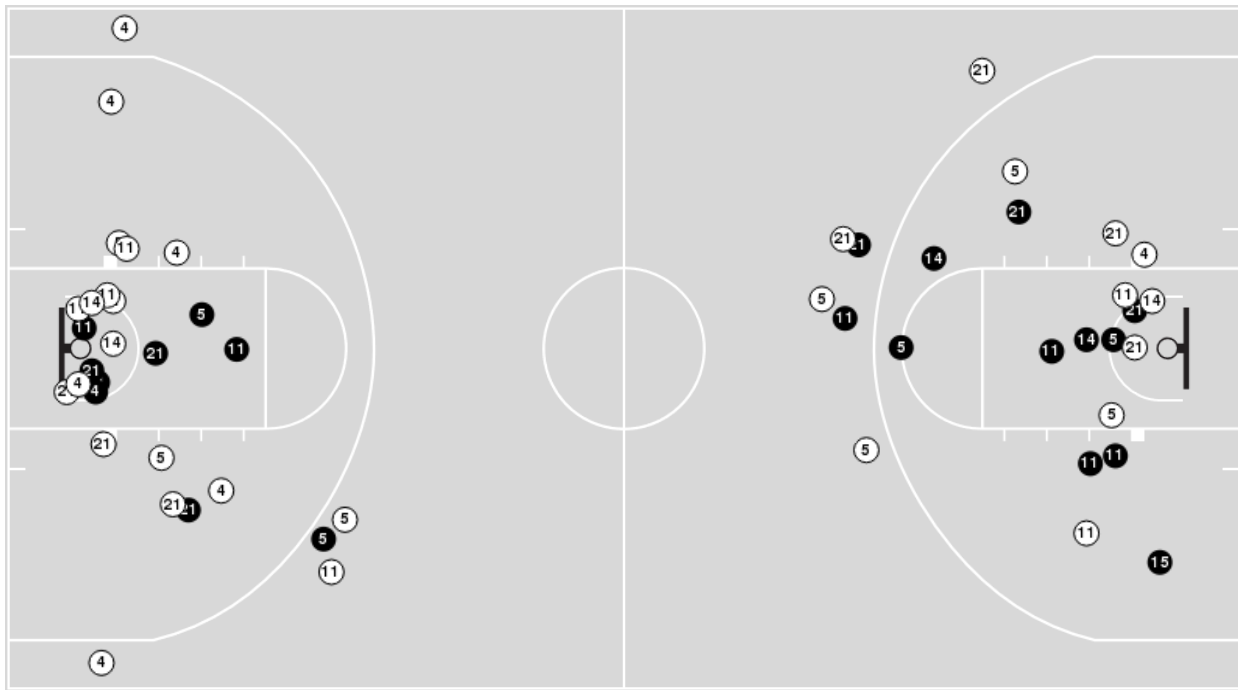

Duke at Notre Dame

02/05/23 Purcell Pavilion at the Joyce Center, Notre Dame, Ind.
2022-23 Women's Basketball

Game Time: 1:00 PM
Game Duration: 1:48
Attendance: 9,149

Officials: Eric Brewton, Karen Preato, Brandon Enterline

Players => 0, 1, 2, 4, 5, 11, 14, 15, 20, 21, 22, 25, 33FG Types=>AllResults=>All

Notre Dame

All Field Goals