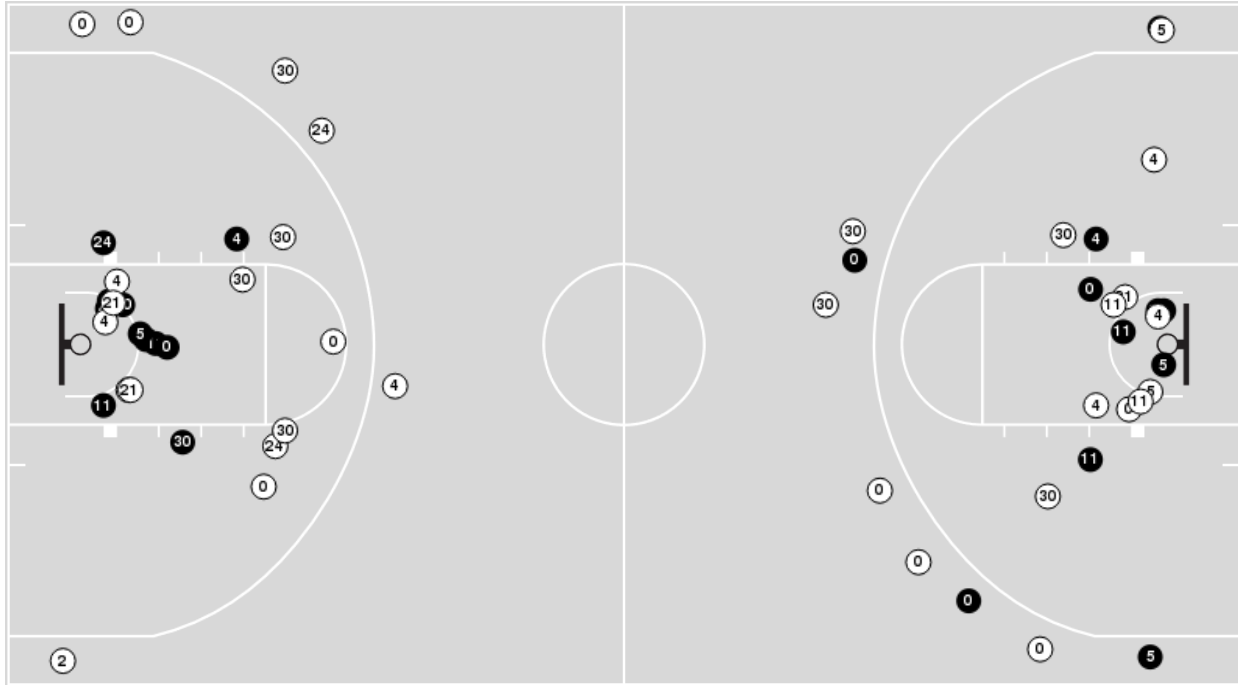

Duke at Notre Dame

02/05/23 Purcell Pavilion at the Joyce Center, Notre Dame, Ind.
2022-23 Women's Basketball

Game Time: 1:00 PM
Game Duration: 1:48
Attendance: 9,149

Officials: Eric Brewton, Karen Preato, Brandon Enterline

Players => 0, 2, 3, 4, 5, 11, 13, 15, 21, 22, 23, 24, 30, 32, 33, 42, 45FG Types=>AllResults=>All

Duke

All Field Goals