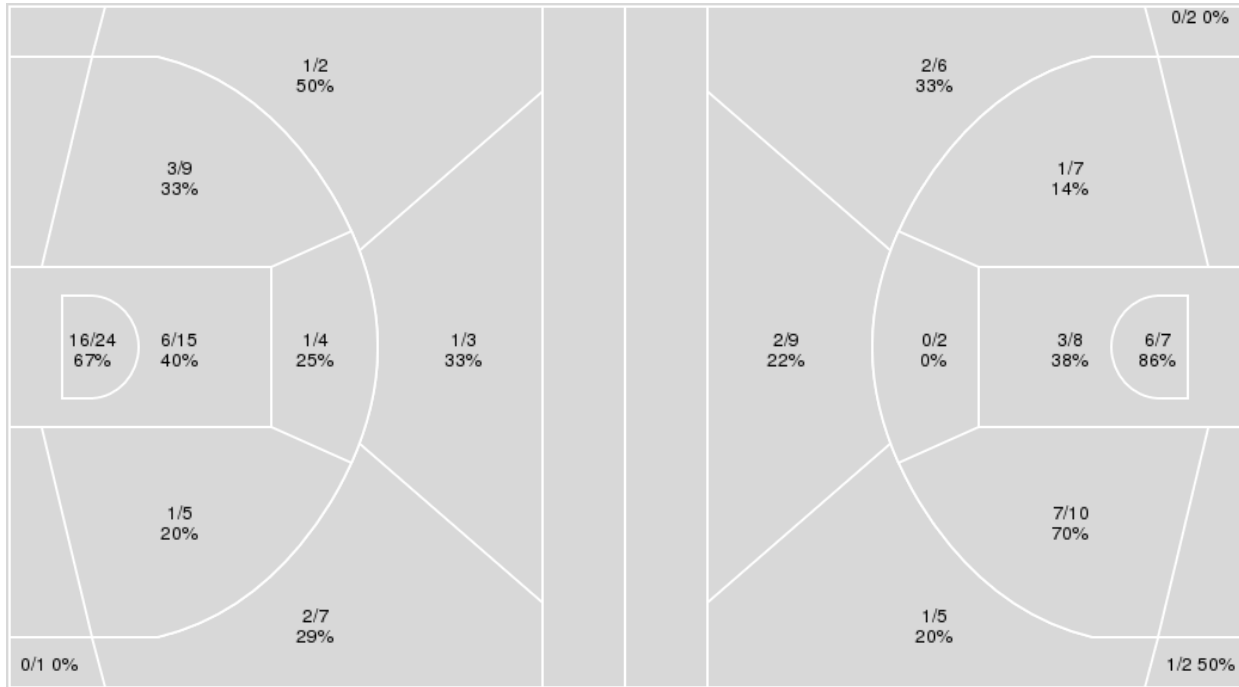

Official Basketball Shot Areas - Final
Georgia Tech at Notre Dame

02/23/23 Purcell Pavilion at the Joyce Center, Notre Dame, Ind.
2022-23 Women's Basketball

Game Time: 6:00 PM
Game Duration: 1:43
Attendance: 5,297

Officials: Tiara Cruse, Mark Resch, Edward Sidlasky

{ Players => 0, 1, 2, 4, 5, 11, 14, 15, 20, 21, 22, 25, 33; } FG Types => All; Results => All;

{ Players => 1, 4, 5, 11, 13, 14, 15, 20, 22, 24, 25, 33, 10; } FG Types => All; Results => All;

Notre Dame

Georgia Tech

Notre Dame	M/A	%
Field Goals	31/70	44
2 Points	27/57	47
3 Points	4/13	31
Free Throws	10/13	77

Georgia Tech	M/A	%
Field Goals	23/58	40
2 Points	17/34	50
3 Points	6/24	25
Free Throws	1/4	25