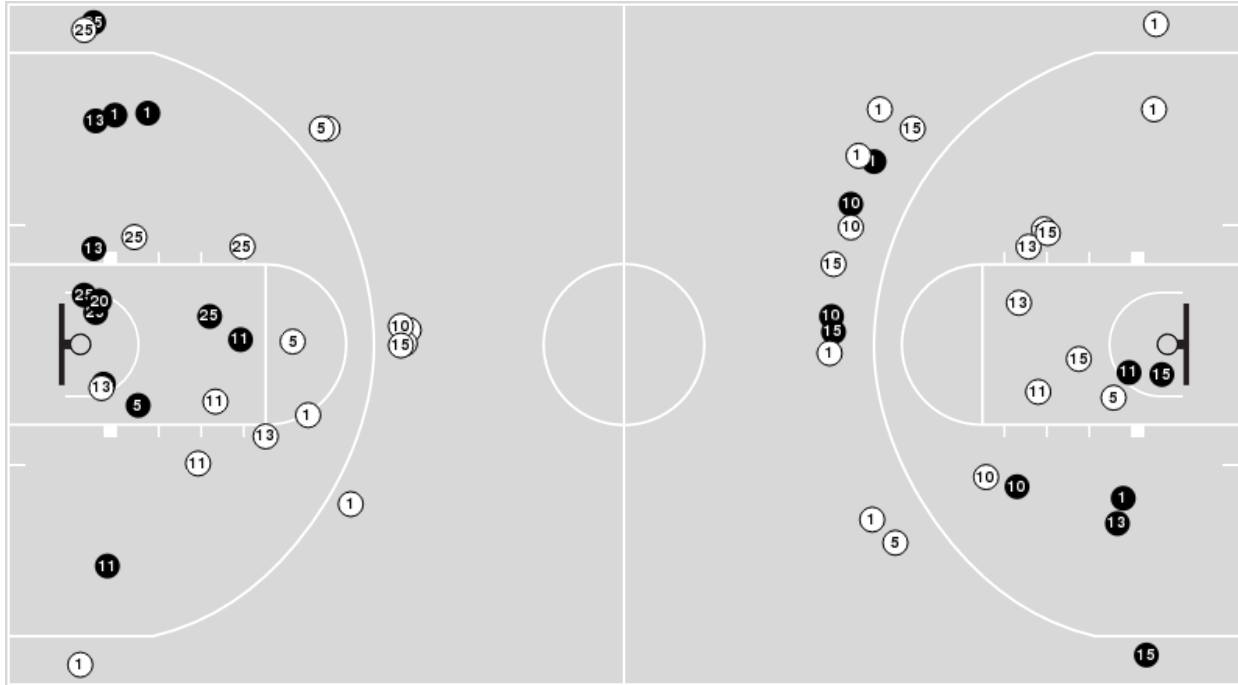

**Officials:** Tiara Cruse, Mark Resch, Edward Sidlasky

Players => 1, 4, 5, 11, 13, 14, 15, 20, 22, 24, 25, 33, 10FG Types=>AllResults=>All

**Georgia Tech**

**All Field Goals**

**Blow Up Chart**

● Made    ○ Missed    N - Player Number