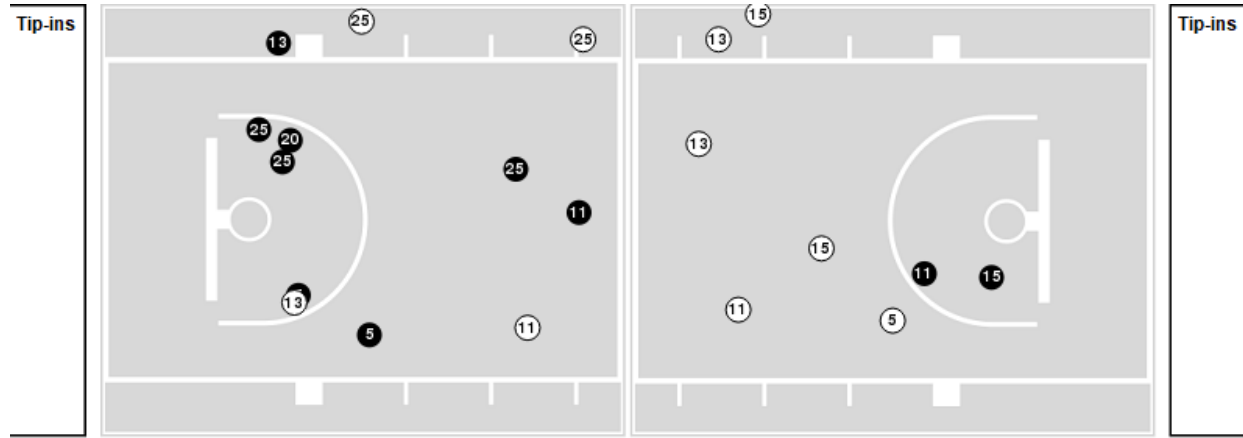

**Officials:** Tiara Cruse, Mark Resch, Edward Sidlasky

Players => 1, 4, 5, 11, 13, 14, 15, 20, 22, 24, 25, 33, 10FG Types=>AllResults=>All

**Georgia Tech**

**All Field Goals**

**Blow Up Chart**

● Made    ○ Missed    N - Player Number