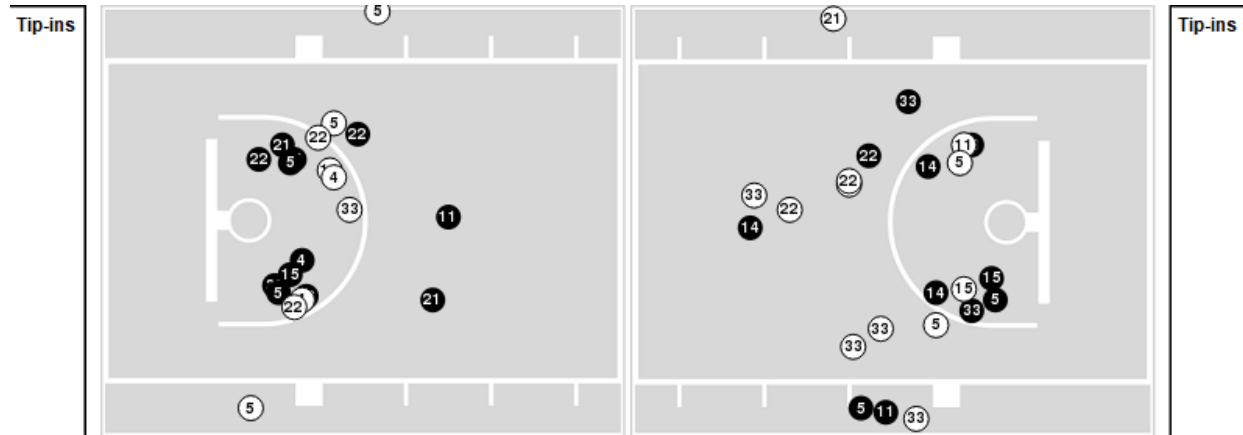

Blow Up Chart

● Made ○ Missed N - Player Number

Notre Dame	M/A	%
Field Goals	31/70	44
2 Points	27/57	47
3 Points	4/13	31
Free Throws	10/13	77

Notre Dame	M/A	%
Points in the Paint	44 (22 / 39)	56
Fast Break Points	8 (5/5)	100
Second Chance Points	17 (10/19)	53
Effective FG%	47