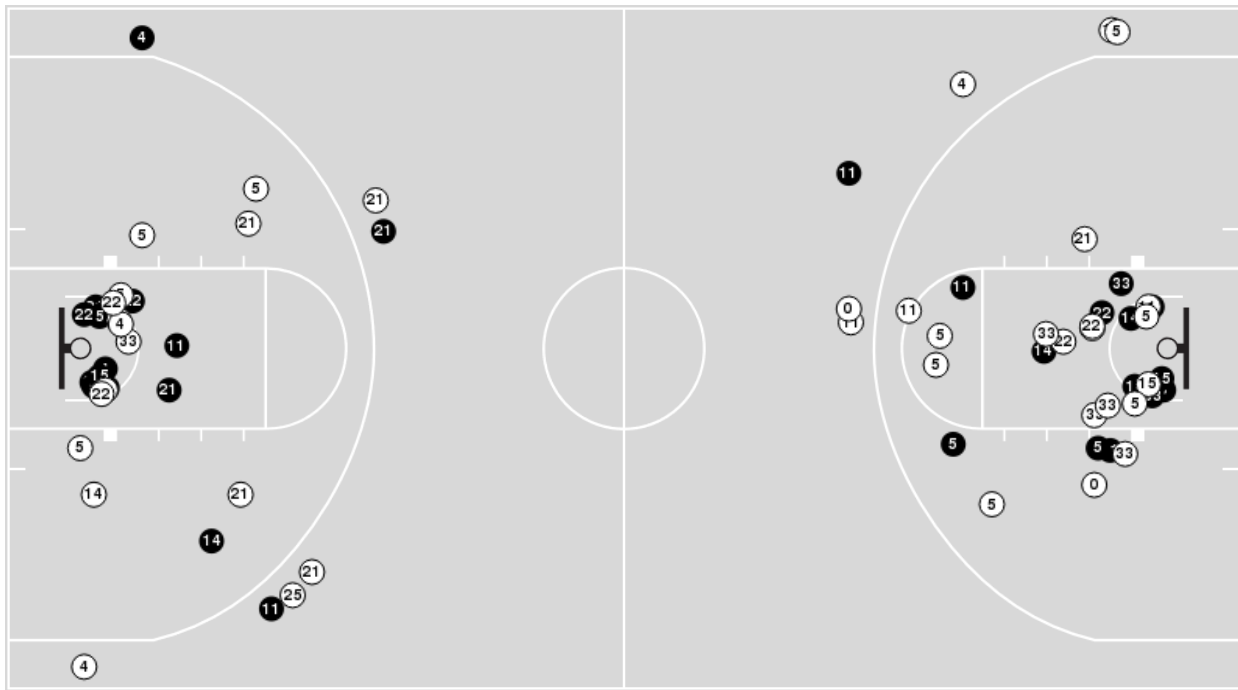

Officials: Tiara Cruse, Mark Resch, Edward Sidlasky

Players => 0, 1, 2, 4, 5, 11, 14, 15, 20, 21, 22, 25, 33 FG Types=>All Results=>All

Notre Dame

All Field Goals