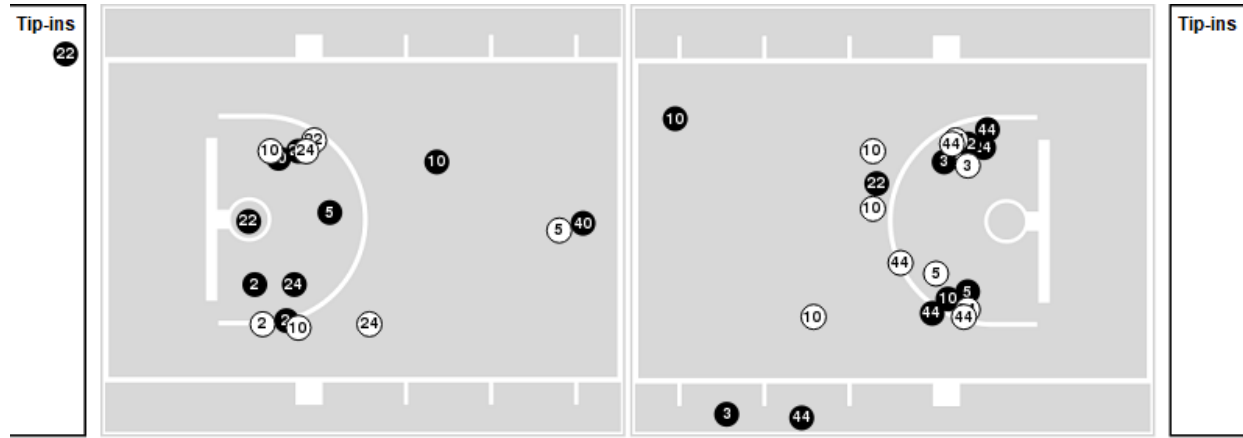

Blow Up Chart

● Made   ○ Missed   N - Player Number

Louisville	M/A	%
Field Goals	31/64	48
2 Points	24/52	46
3 Points	7/12	58
Free Throws	7/10	70

Louisville	M/A	%
Points in the Paint	36 (18 / 35)	51
Fast Break Points	14 (7/8)	88
Second Chance Points	13 (7/9)	78
Effective FG%	54