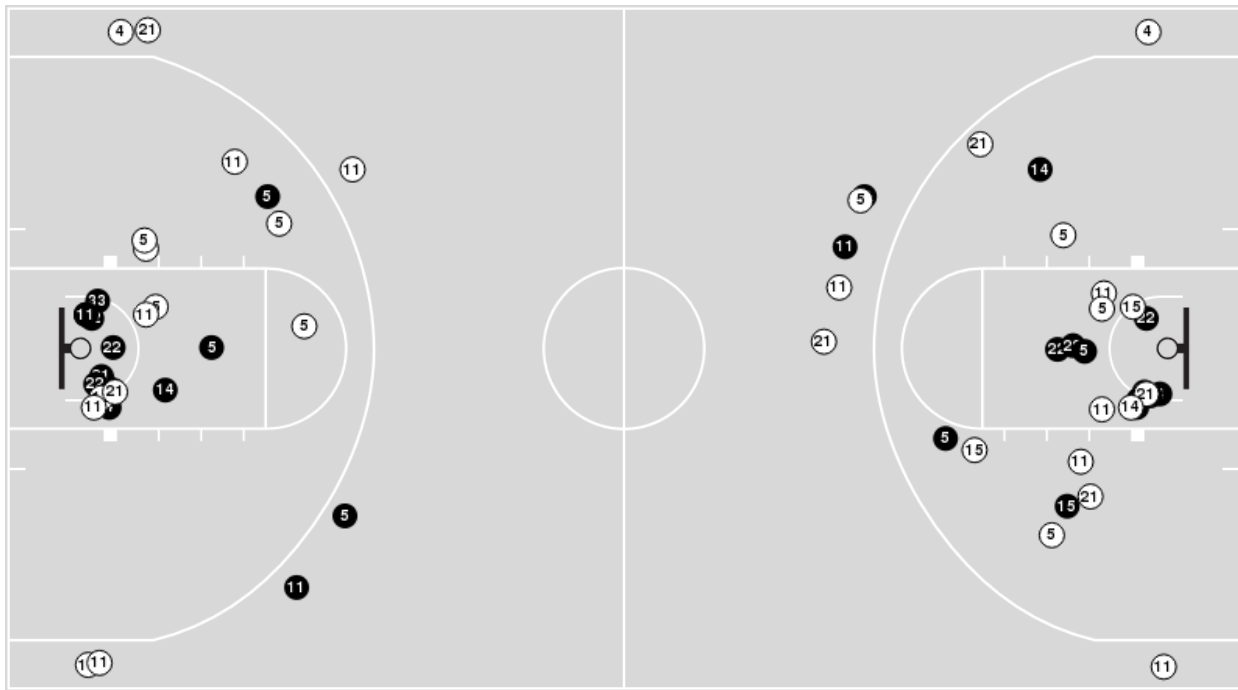

Players => 0, 1, 2, 4, 5, 11, 14, 15, 20, 21, 22, 25, 33FG Types=>AllResults=>All

Notre Dame

All Field Goals