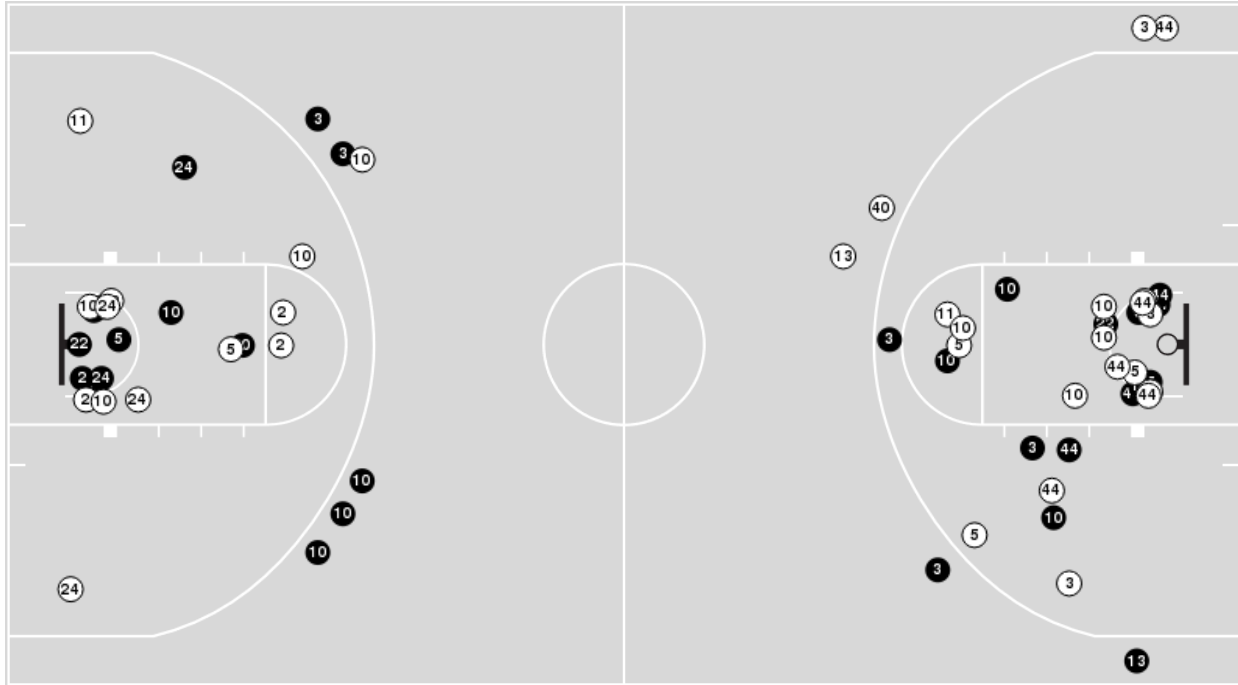

Players => 1, 2, 3, 5, 10, 11, 12, 13, 15, 22, 23, 24, 32, 40, 44FG Types=>AllResults=>All

Louisville

All Field Goals