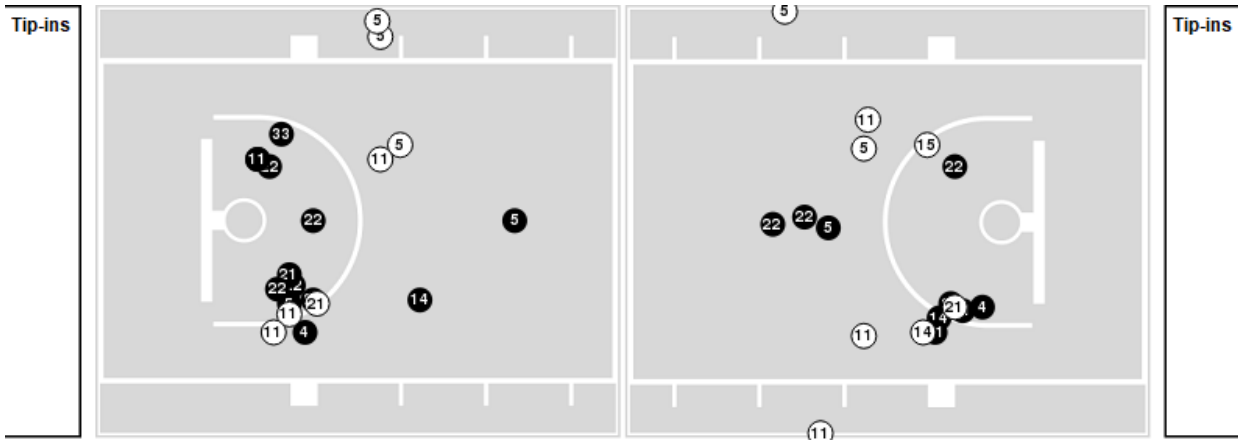

Blow Up Chart

● Made ○ Missed N - Player Number

Notre Dame	M/A	%
Field Goals	30/62	48
2 Points	26/48	54
3 Points	4/14	29
Free Throws	14/18	78

Notre Dame	M/A	%
Points in the Paint	44 (22 / 33)	67
Fast Break Points	19 (11/11)	100
Second Chance Points	11 (5/10)	50
Effective FG%	52