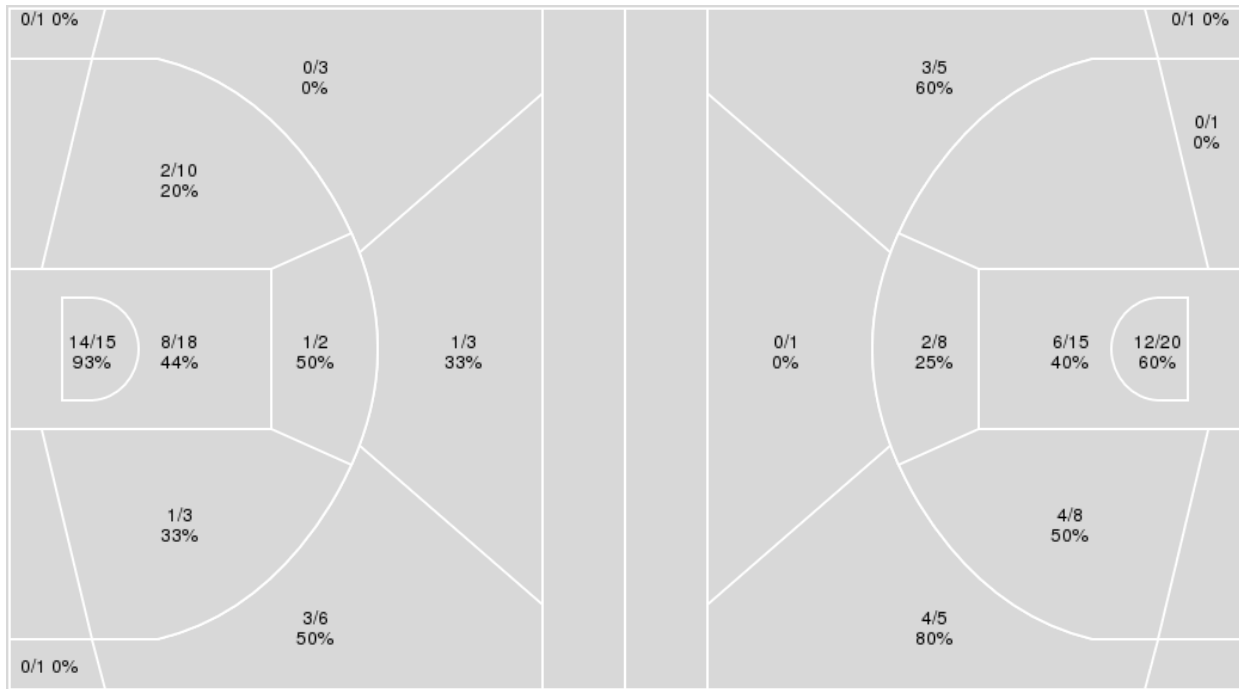

Louisville at Notre Dame

02/16/23 Purcell Pavilion at the Joyce Center, Notre Dame, Ind.
2022-23 Women's Basketball

Game Time: 7:00 PM
Game Duration: 2:07
Attendance: 5,245

Officials: Dee Kantner, Pualani Spurlock-Welsh, Billy Smith

{ Players => 0, 1, 2, 4, 5, 11, 14, 15, 20, 21, 22, 25, 33; } FG Types => All; Results => All;

{ Players => 1, 2, 3, 5, 10, 11, 12, 13, 15, 22, 23, 24, 32, 40, 44; } FG Types => All; Results => All;

Notre Dame

Louisville

Notre Dame	M/A	%
Field Goals	30/62	48
2 Points	26/48	54
3 Points	4/14	29
Free Throws	14/18	78

Louisville	M/A	%
Field Goals	31/64	48
2 Points	24/52	46
3 Points	7/12	58
Free Throws	7/10	70