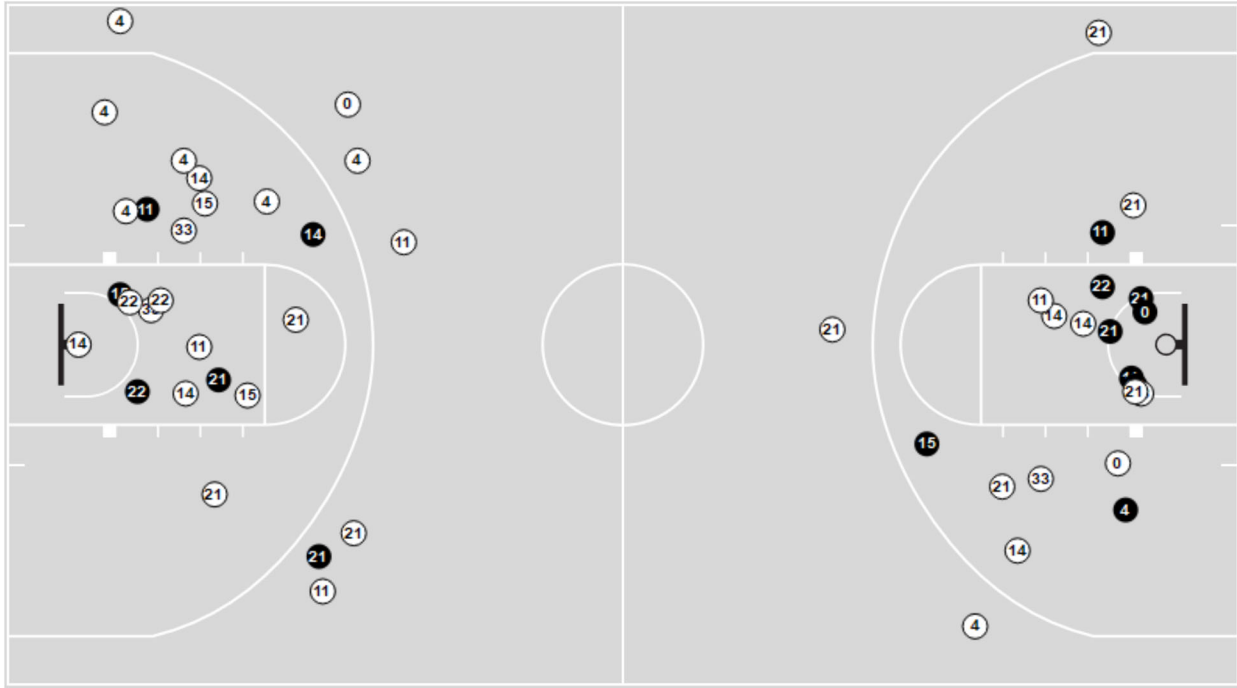

Officials: Joseph Vaszily, Angelica Suffren, Carla Fountain

Players => All ; FG Types => All ; Results => All ;

Notre Dame

All Field Goals