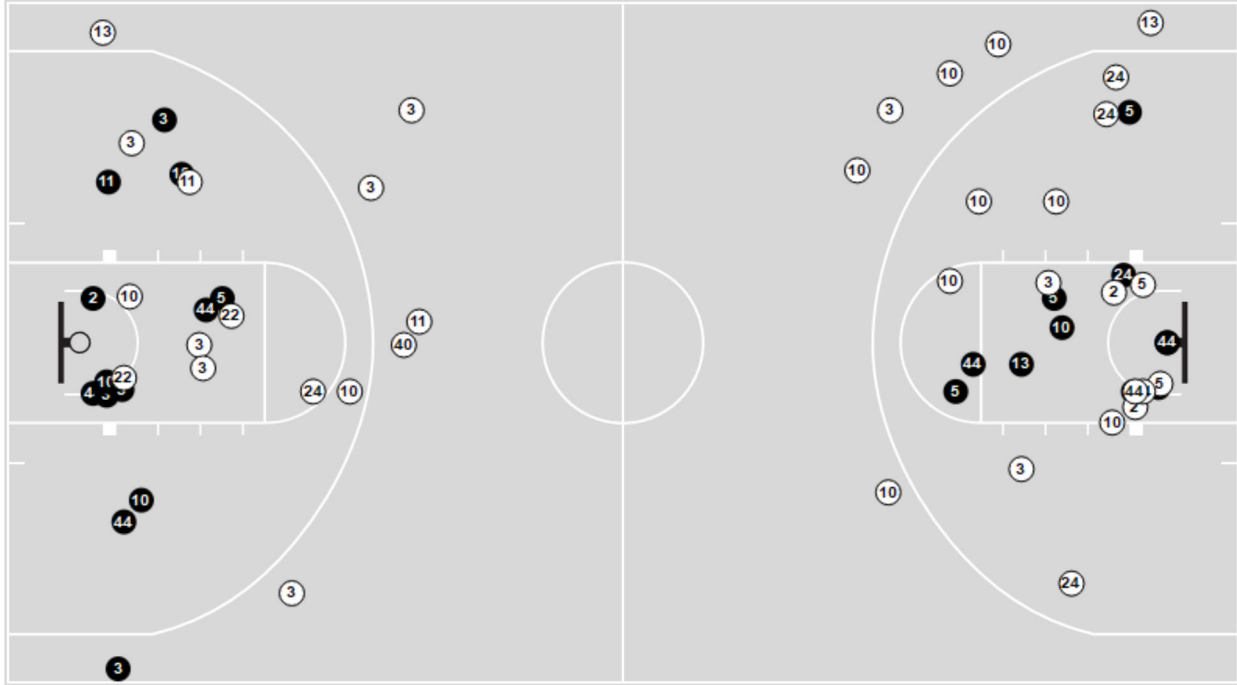

Officials: Joseph Vaszily, Angelica Suffren, Carla Fountain

Players => All ; FG Types => All ; Results => All ;
Louisville

All Field Goals