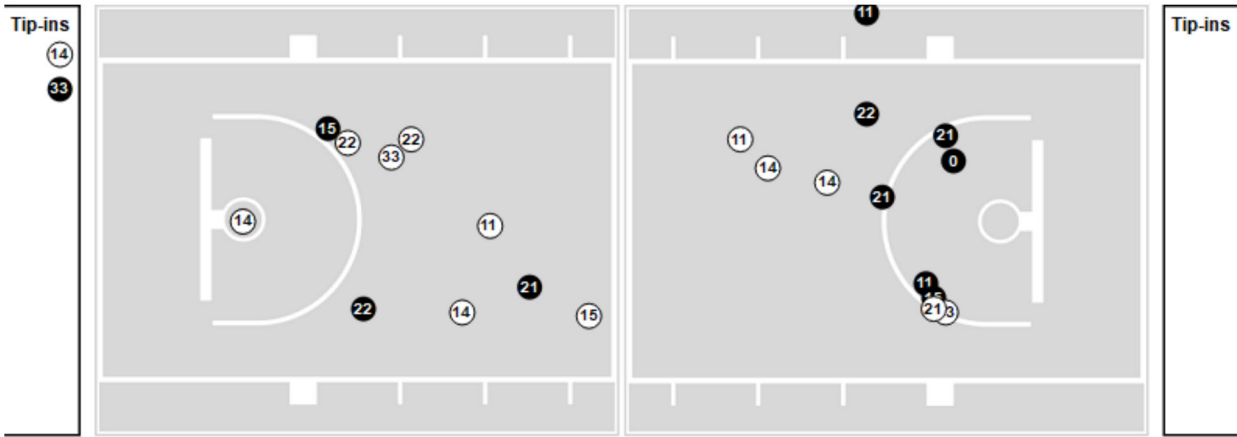

Shots in the Paint

● Made   ○ Missed   N - Player Number

Notre Dame	M/A	%
Field Goals	16/51	31
2 Points	15/41	37
3 Points	1/10	10
Free Throws	5/10	50

Notre Dame	M/A	%
Points in the Paint	20 (10/22)	45
Fast Break Points	5 (3/3)	100
Second Chance Points	5 (2/10)	20
Effective FG%	32