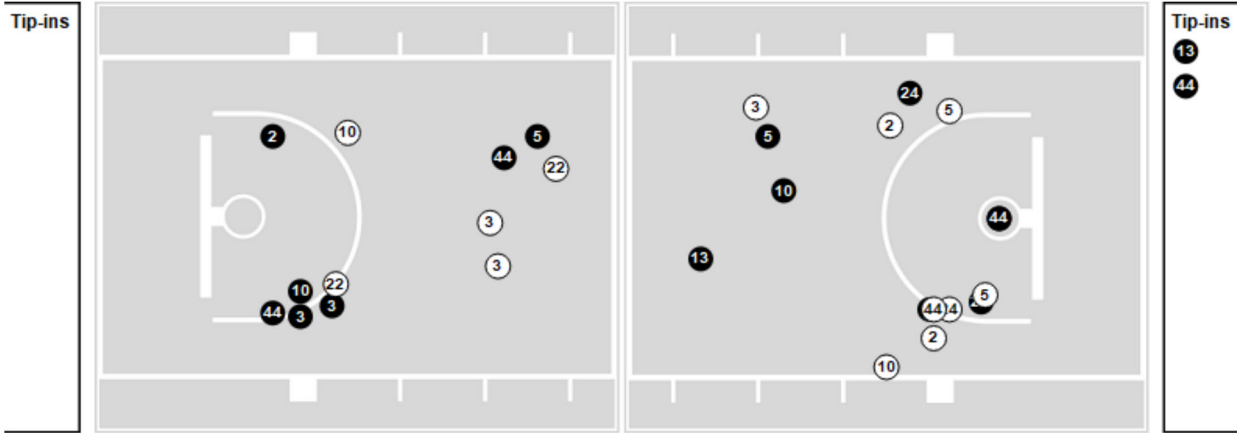

Shots in the Paint

● Made ○ Missed N - Player Number

Louisville	M/A	%
Field Goals	24/60	40
2 Points	23/47	49
3 Points	1/13	8
Free Throws	15/20	75

Louisville	M/A	%
Points in the Paint	30 (15/28)	54
Fast Break Points	12 (7/8)	88
Second Chance Points	15 (9/16)	56
Effective FG%	41