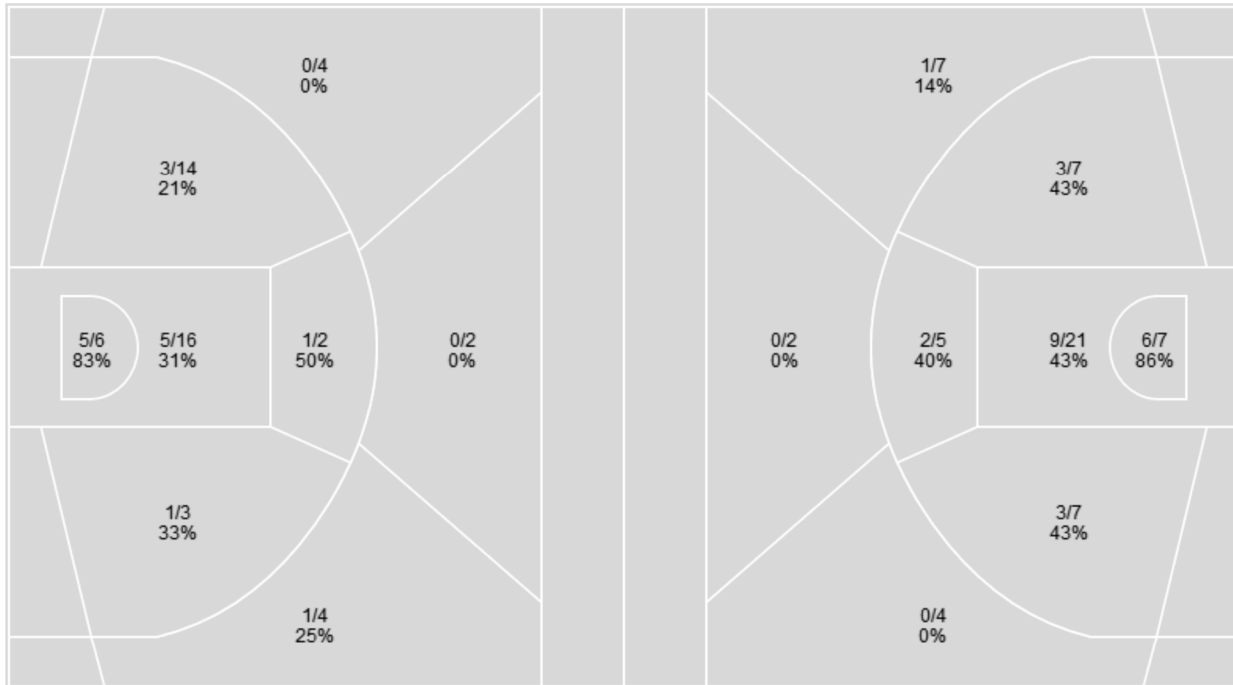

Officials: Joseph Vaszily, Angelica Suffren, Carla Fountain

Players => All; FG Types => All; Results => All;

Players => All; FG Types => All; Results => All;

Notre Dame

Louisville

Notre Dame	M/A	%
Field Goals	16/51	31
2 Points	15/41	37
3 Points	1/10	10
Free Throws	5/10	50

Louisville	M/A	%
Field Goals	24/60	40
2 Points	23/47	49
3 Points	1/13	8
Free Throws	15/20	75