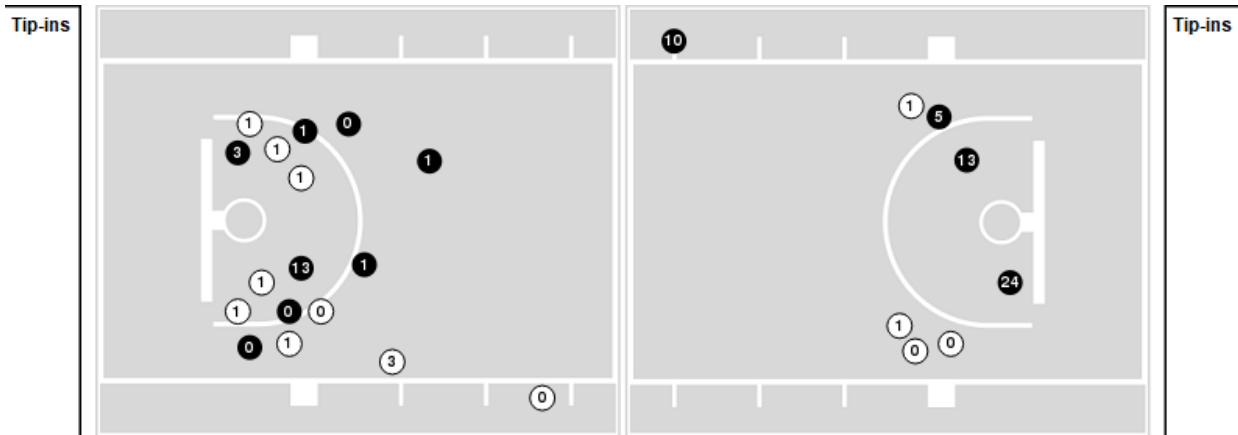

Blow Up Chart

● Made   ○ Missed   N - Player Number

Maryland	M/A	%
Field Goals	26/61	43
2 Points	20/44	45
3 Points	6/17	35
Free Throws	18/22	82

Maryland	M/A	%
Points in the Paint	24 (12 / 24)	50
Fast Break Points	18 (12/12)	100
Second Chance Points	12 (8/15)	53
Effective FG%	48