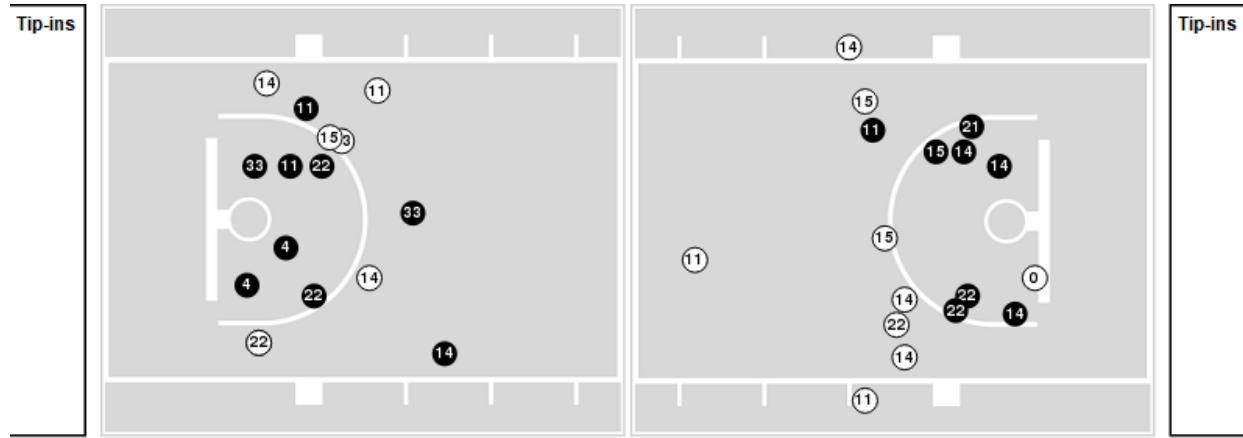

Officials: Eric Brewton, Jesse Dickerson, Teresa Turner

Players => 0, 1, 2, 4, 5, 11, 14, 15, 20, 21, 22, 25, 33 FG Types=>All Results=>All

Notre Dame

All Field Goals

Blow Up Chart

● Made ○ Missed N - Player Number