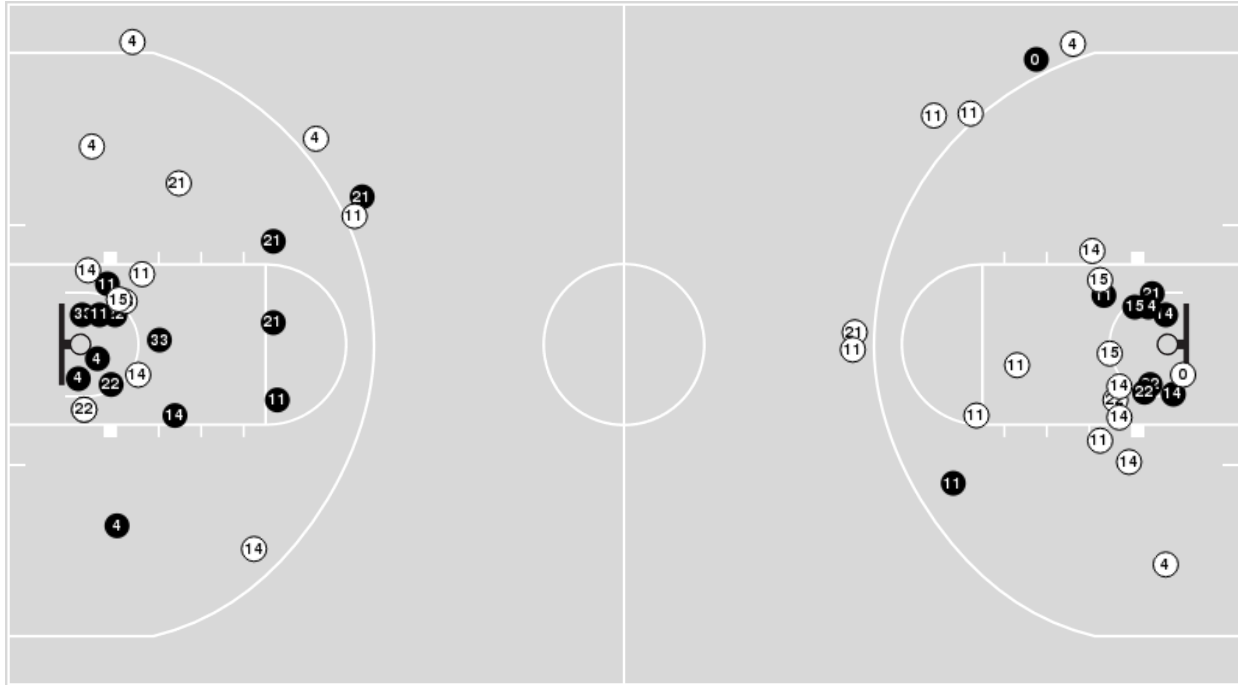

Officials: Eric Brewton, Jesse Dickerson, Teresa Turner

Players => 0, 1, 2, 4, 5, 11, 14, 15, 20, 21, 22, 25, 33 FG Types=>All Results=>All

Notre Dame

All Field Goals