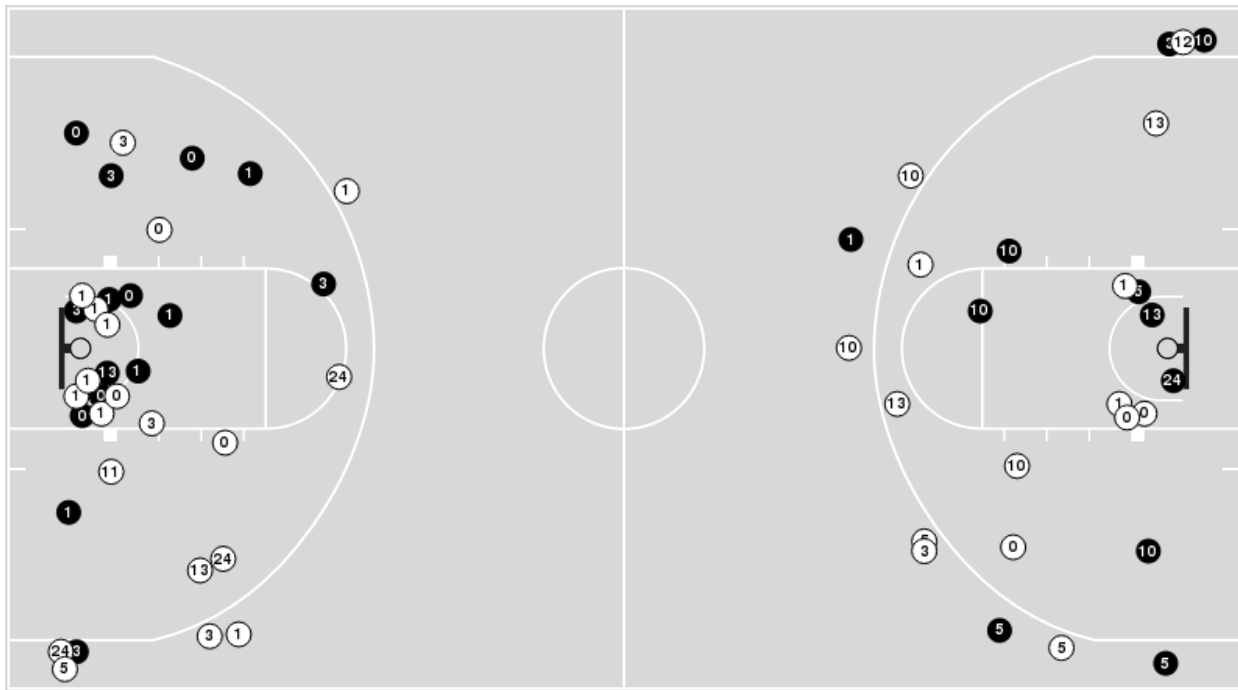

Players => AllFG Types=>AllResults=>All

Maryland

All Field Goals