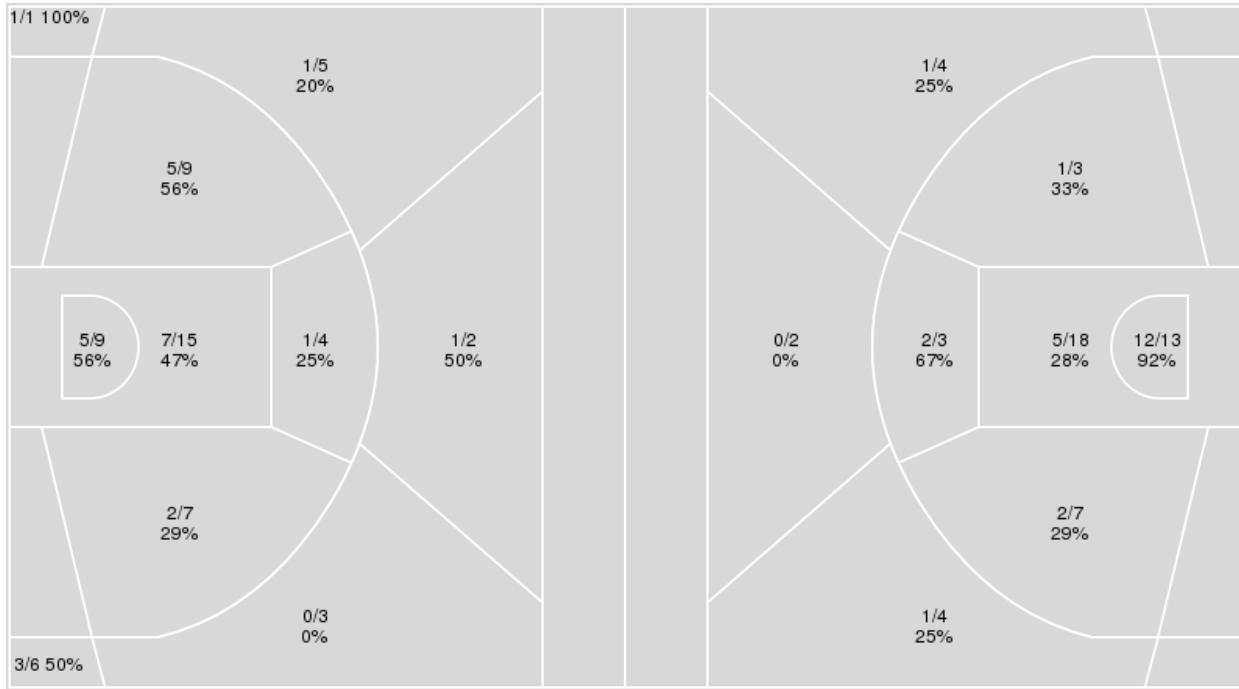

Notre Dame at Maryland

03/25/23 Bon Secours Wellness Arena, Greenville
2022-23 Women's Basketball

Officials: Eric Brewton, Jesse Dickerson, Teresa Turner

{ Players => All; } FG Types => All; Results => All;

{ Players => 0, 1, 2, 4, 5, 11, 14, 15, 20, 21, 22, 25, 33; } FG Types => All; Results => All;

Maryland

Notre Dame

Maryland	M/A	%
Field Goals	26/61	43
2 Points	20/44	45
3 Points	6/17	35
Free Throws	18/22	82

Notre Dame	M/A	%
Field Goals	24/54	44
2 Points	22/44	50
3 Points	2/10	20
Free Throws	9/14	64