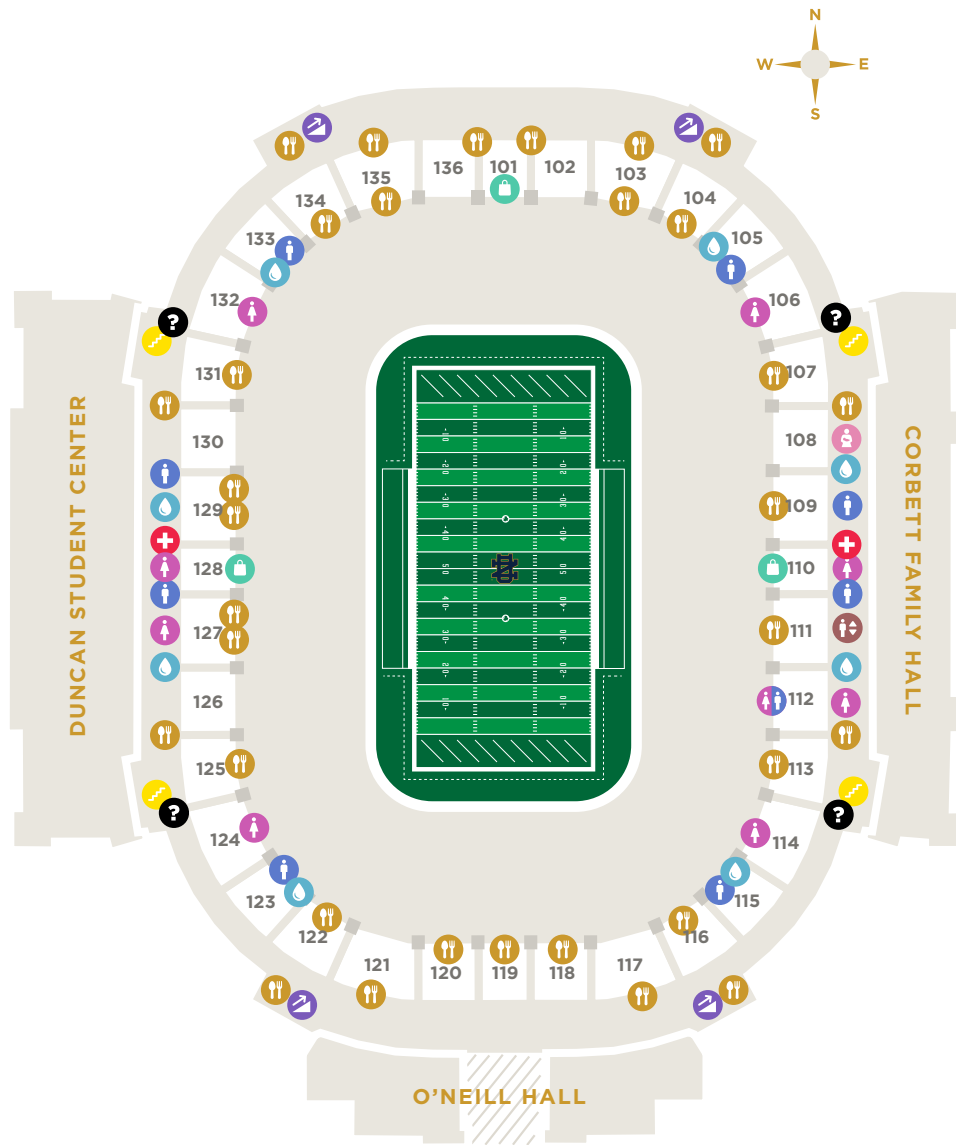

LEVEL 2 UPPER CONCOURSE

NOTRE DAME STADIUM

Guest Services	Retail/Merchandise	Nursing Mothers Area
Medical/First Aid	Men's Restroom	Water Fountain
Public Safety	Women's Restroom	Ramp
Concession	Family Restroom	Stairs
		Elevator