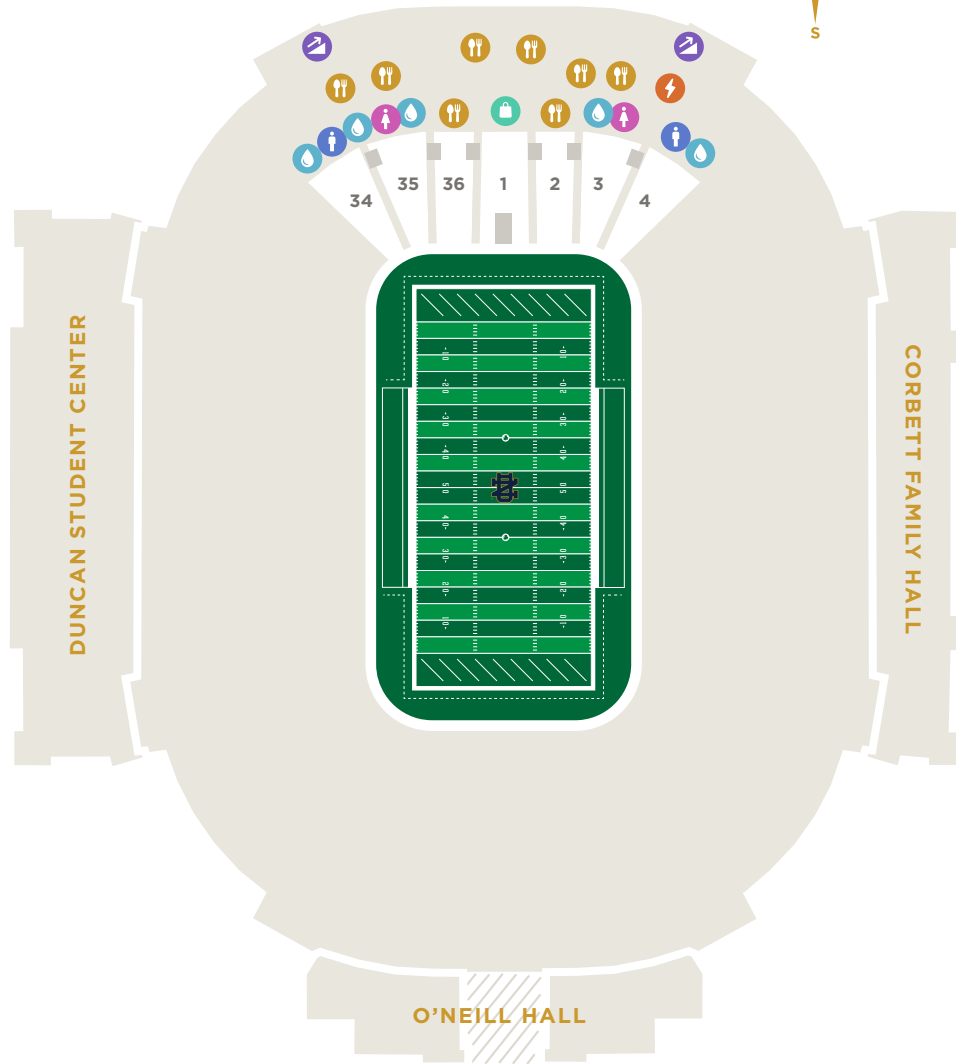

# MEZZANINE LEVEL

NOTRE DAME STADIUM

-  Concession
-  Retail/Merchandise
-  Charging Station
-  Men's Restroom
-  Women's Restroom
-  Water Fountain
-  Ramp