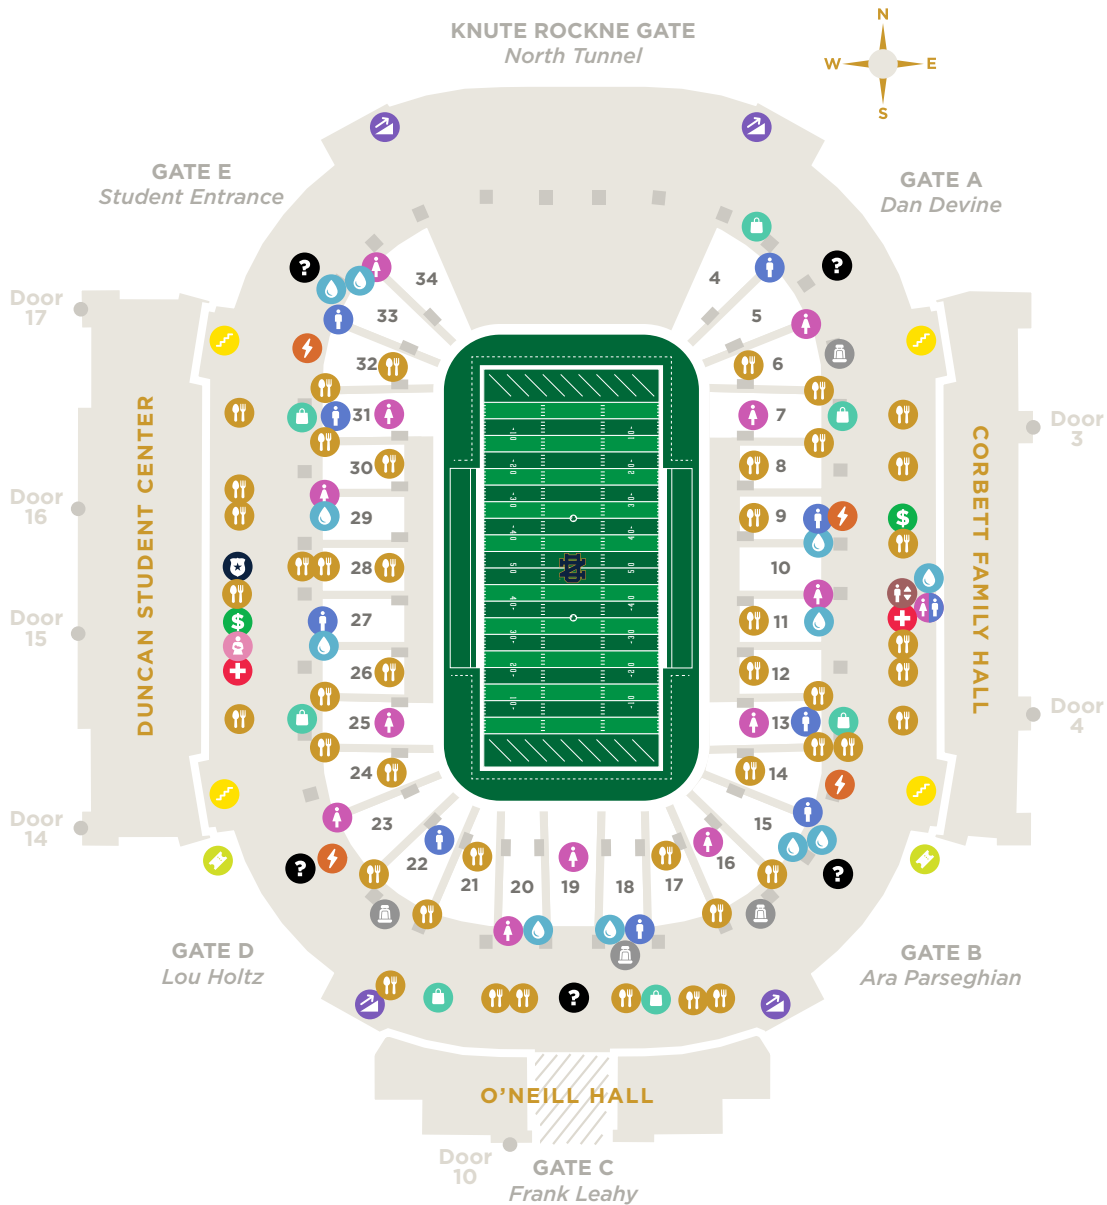

LEVEL 1 LOWER CONCOURSE

NOTRE DAME STADIUM

Guest Services	Retail/Merchandise	Nursing Mothers Area
Medical/First Aid	Seat Cushions	Water Fountain
Public Safety	Charging Stations	Ramp
Ticketing Resolution	Men's Restroom	Stairs
ATM	Women's Restroom	Elevator
Concession	Family Restroom	