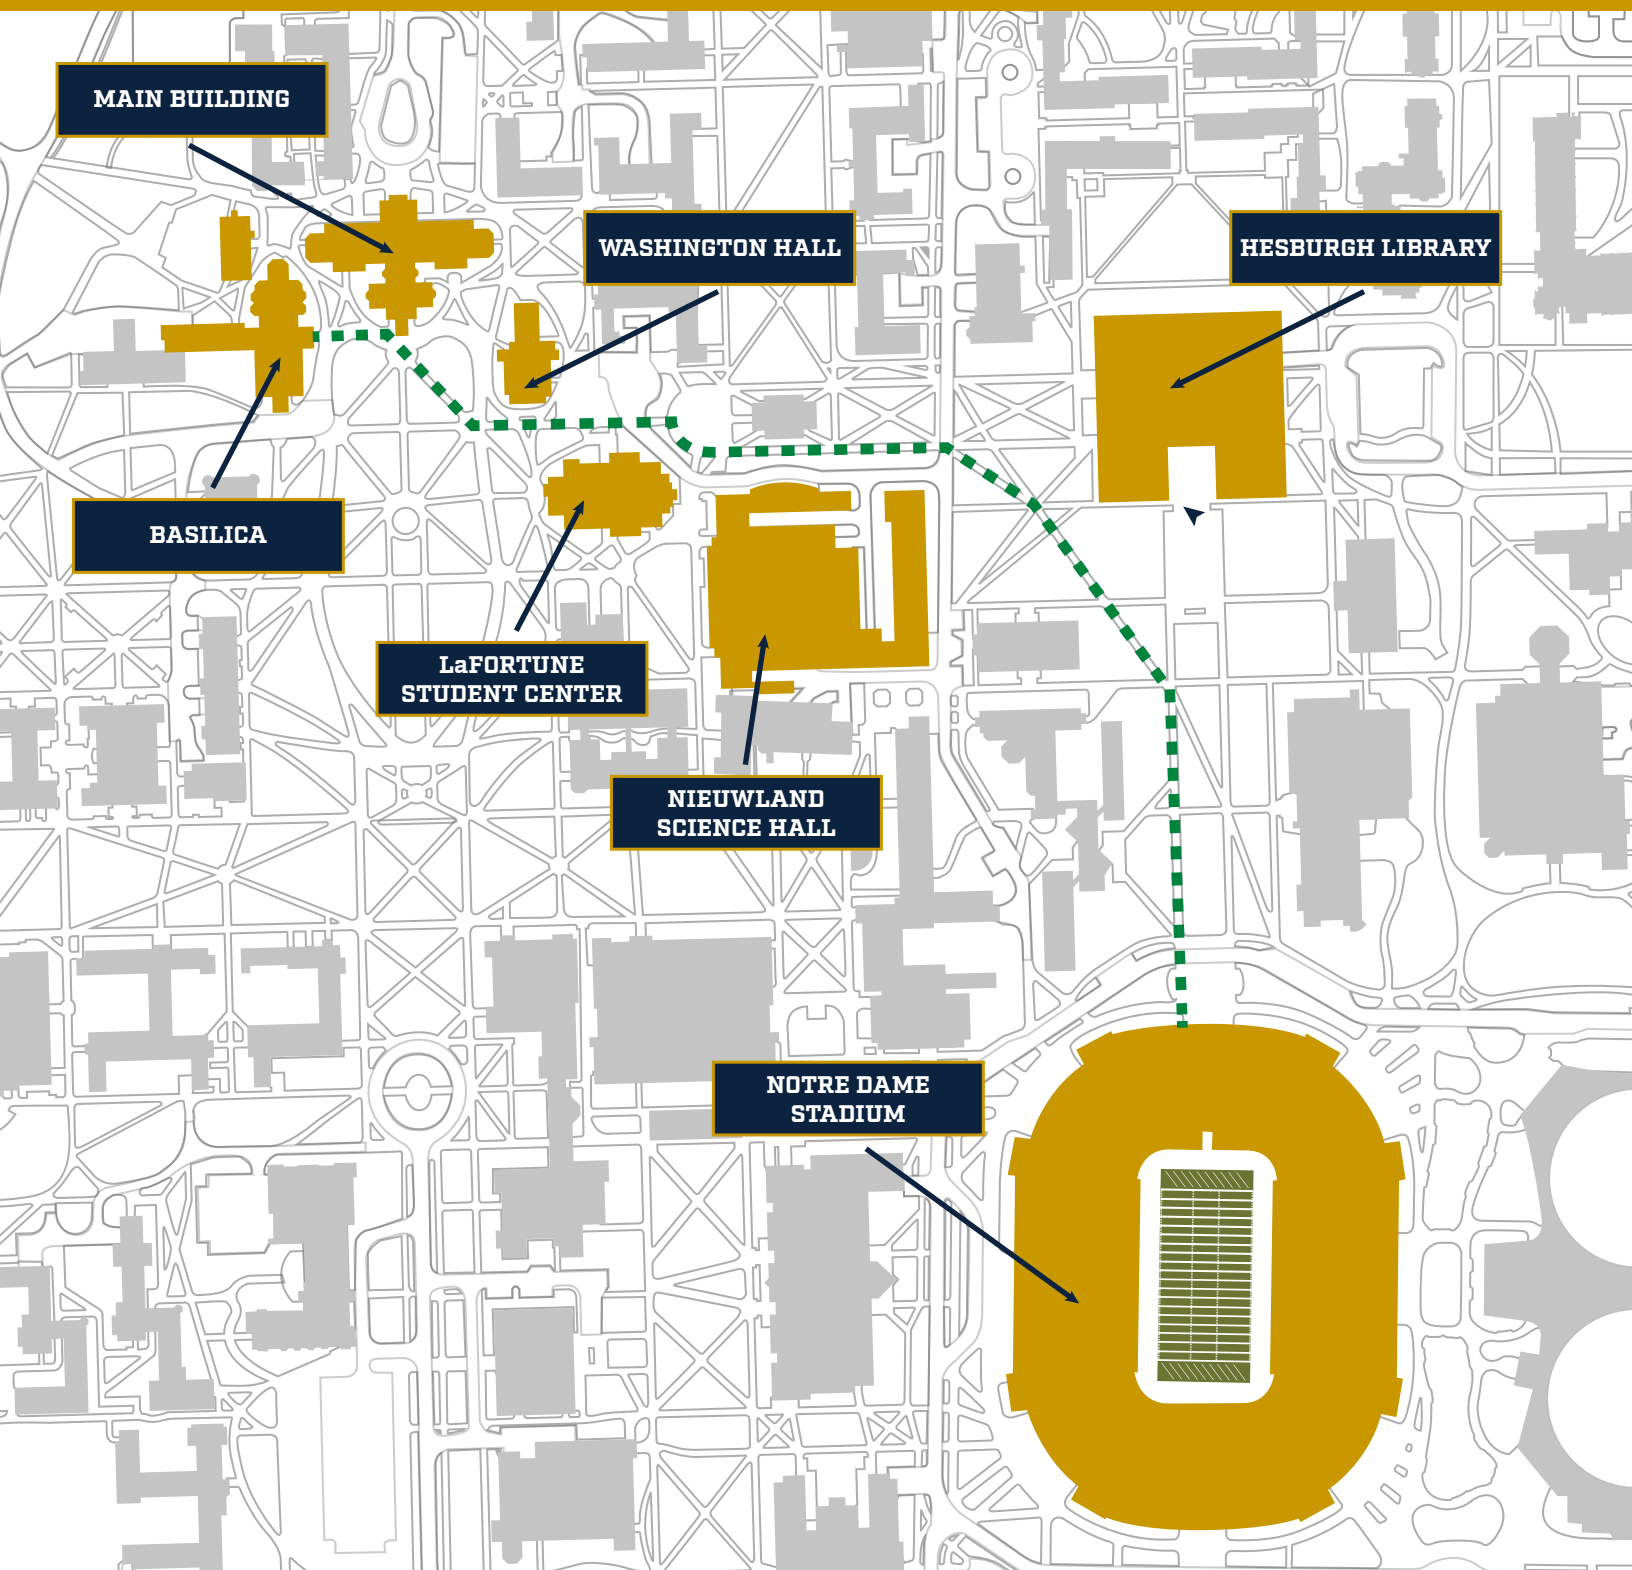

VICTORY MARCH

NOTRE DAME PLAYER WALK

MAIN BUILDING

WASHINGTON HALL

HESBURGH LIBRARY

BASILICA

LaFORTUNE
STUDENT CENTER

NIEUWLAND
SCIENCE HALL

NOTRE DAME
STADIUM