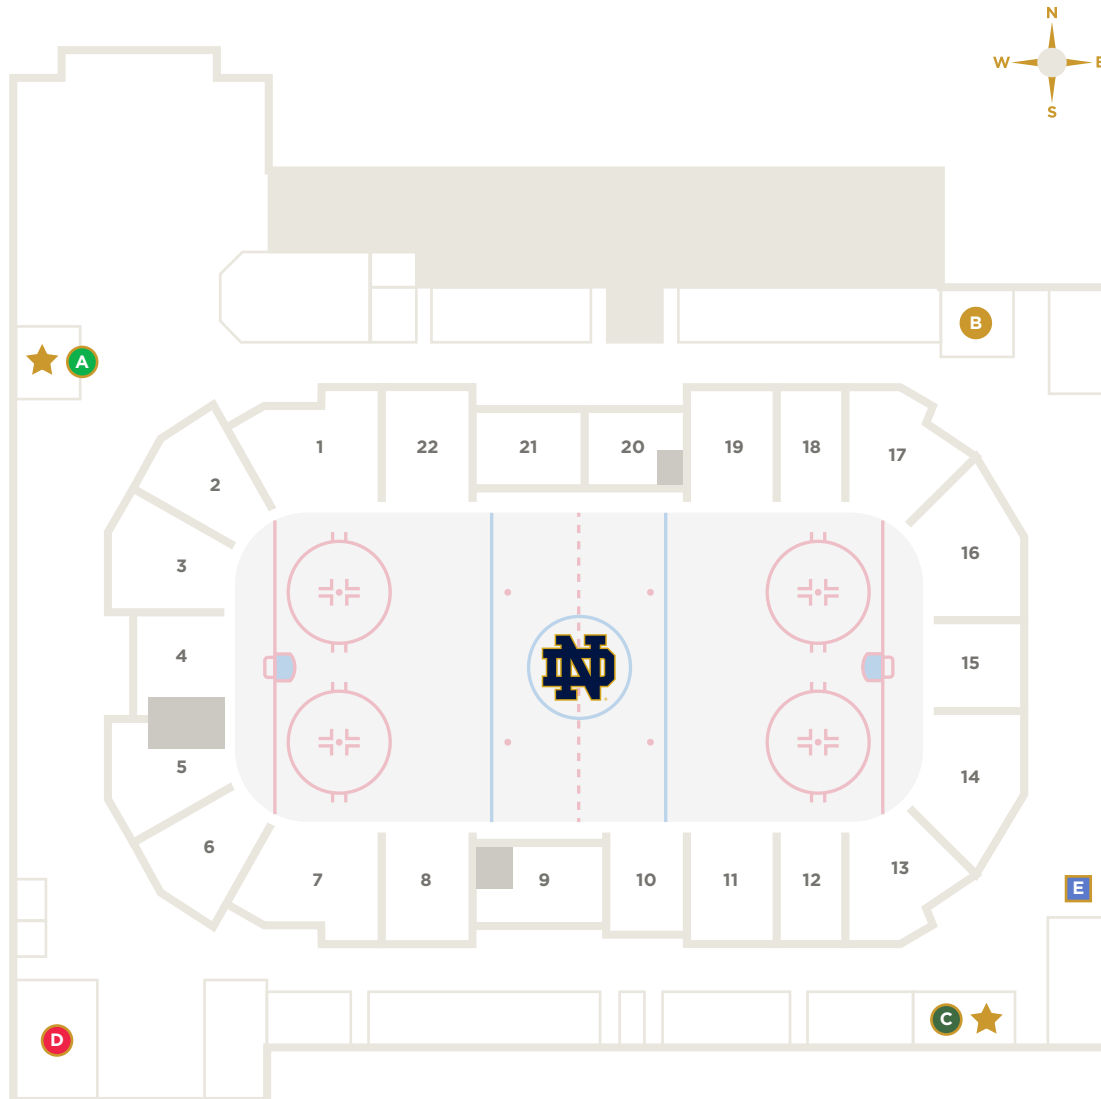

LEVEL 1 MAIN CONCOURSE

COMPTON FAMILY ICE ARENA

Concessions

- A Ben's Pretzels
- B Pizza/Cheese Curds
- C Rockne Brat
- D Walk-Through Market

PORTABLE

- E Hat Trick Nacho

★ MOBILE ORDER