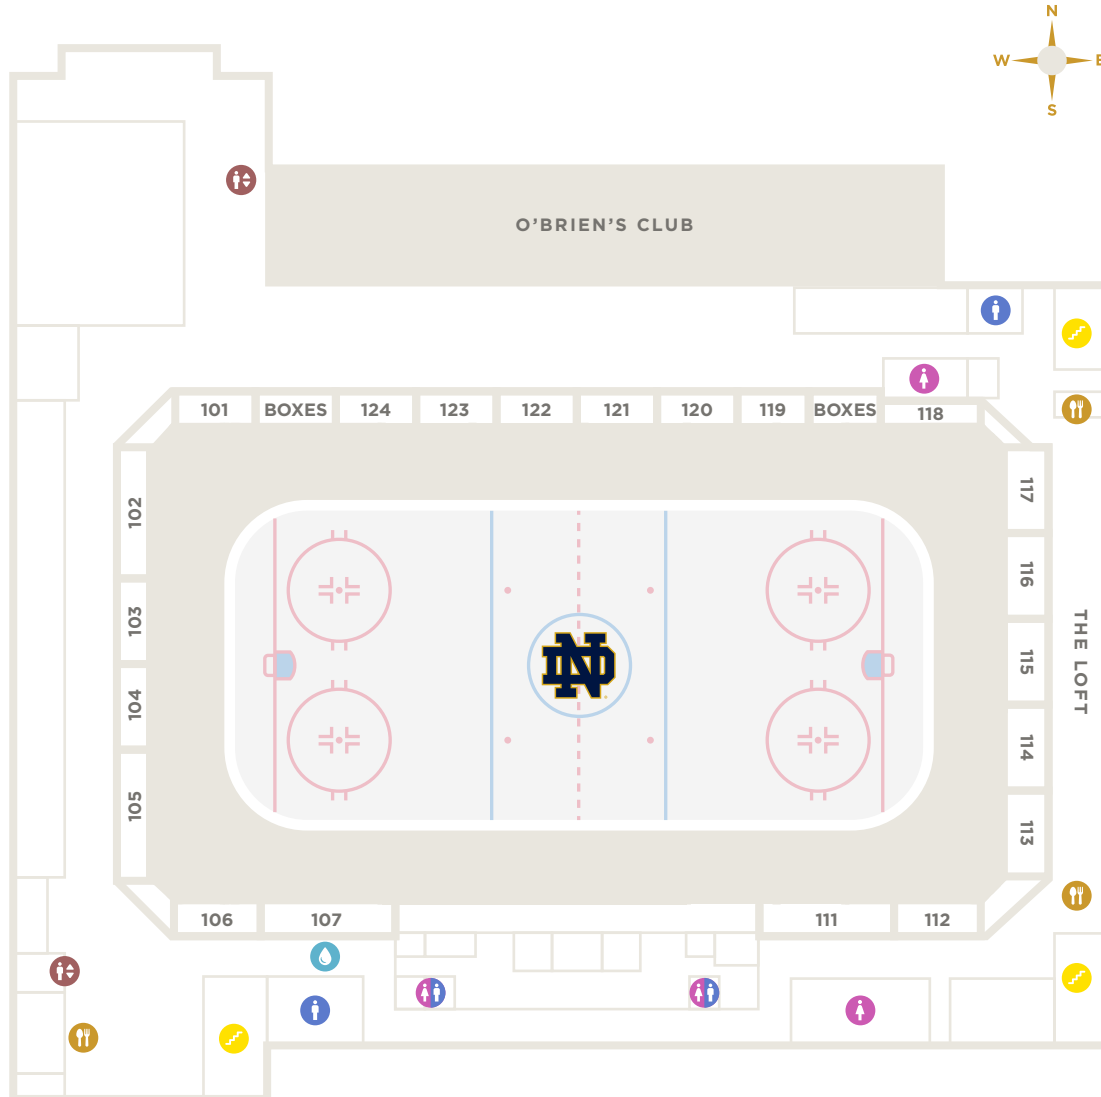

LEVEL 2 MEZZANINE LEVEL

COMPTON FAMILY ICE ARENA

-  Concession
-  Men's Restroom
-  Women's Restroom
-  Family Restroom
-  Stairs
-  Water Fountain